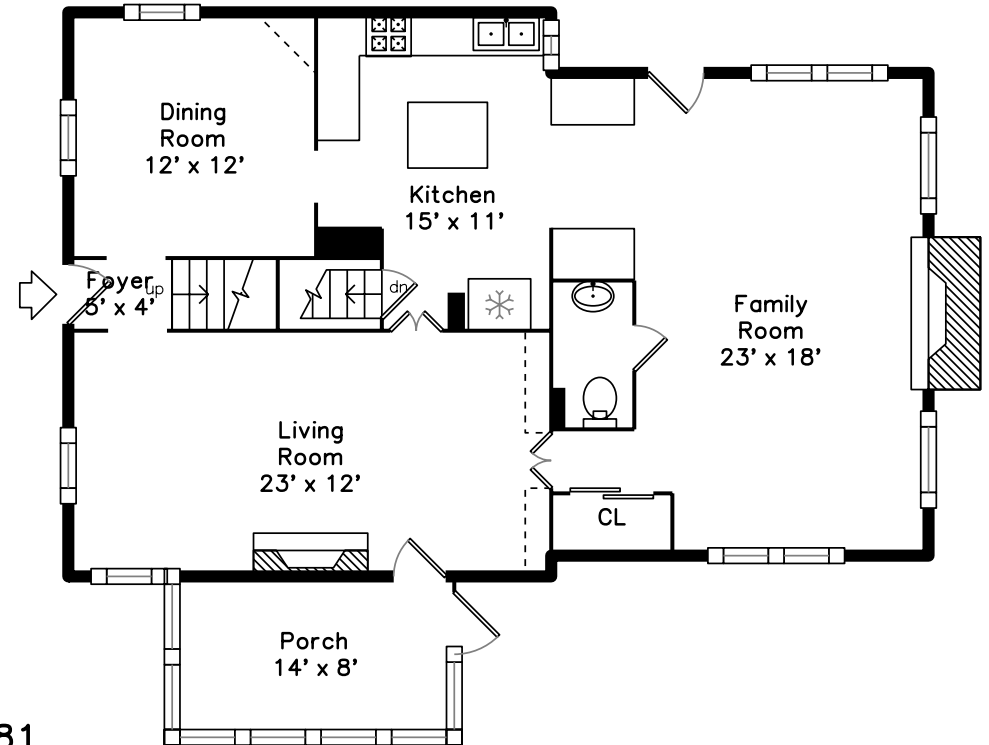

Upper

Main

29 Martin Road
Wellesley, MA 02481

PicturePlan by  vis-home

Measurements may not be 100% accurate.

Floor plans are provided for convenience only.

Room sizes are not used to calculate area.

Main

Outside

Outside

Outside

Back

Back

Living Room

Living Room

Dining Room

Kitchen

Kitchen

Kitchen

Kitchen

Family Room

Family Room

Bathroom

Porch

Master Bedroom

Bedroom

Bedroom

Bedroom

Office Bedroom

Master Bathroom

Bathroom