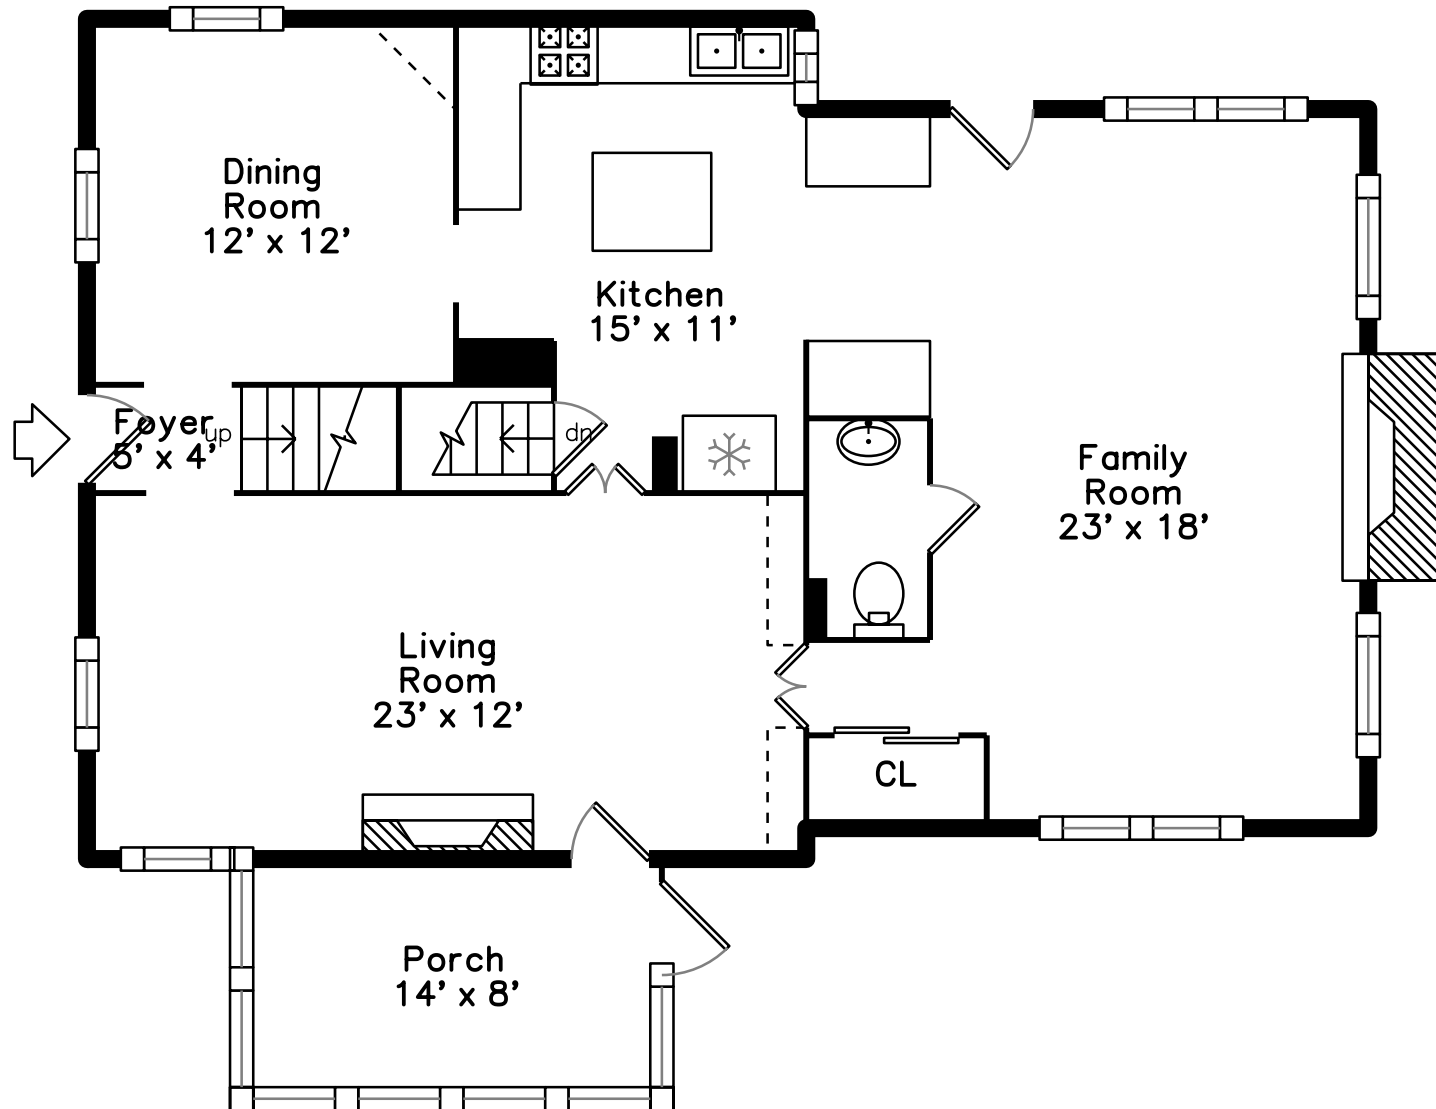

Upper

Main

29 Martin Road
Wellesley, MA 02481

PicturePlan by  vis-home

Measurements may not be 100% accurate.

Floor plans are provided for convenience only.

Room sizes are not used to calculate area.

Main

Outside

Outside

Outside

Back

Back

Living Room

Living Room

Dining Room

Kitchen

Kitchen

Kitchen

Kitchen

Family Room

Family Room

Bathroom

Porch

Master Bedroom

Bedroom

Bedroom

Bedroom

Office Bedroom

Master Bathroom

Bathroom