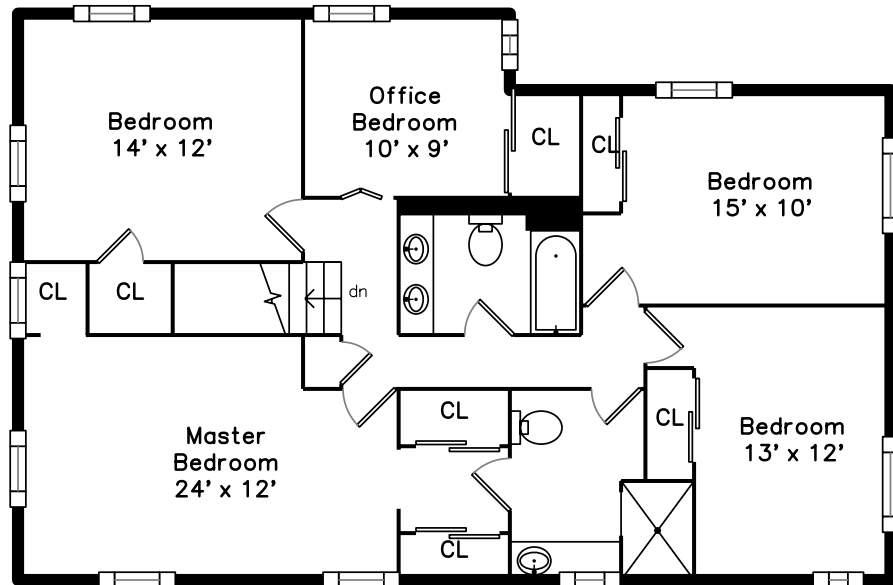

Upper

Main

29 Martin Road
Wellesley, MA 02481

PicturePlan by  vis-home

Measurements may not be 100% accurate.

Floor plans are provided for convenience only.

Room sizes are not used to calculate area.

Main

Outside

Outside

Outside

Back

Back

Living Room

Living Room

Dining Room

Kitchen

Kitchen

Kitchen

Kitchen

Family Room

Family Room

Bathroom

Porch

Master Bedroom

Bedroom

Bedroom

Bedroom

Office Bedroom

Master Bathroom

Bathroom