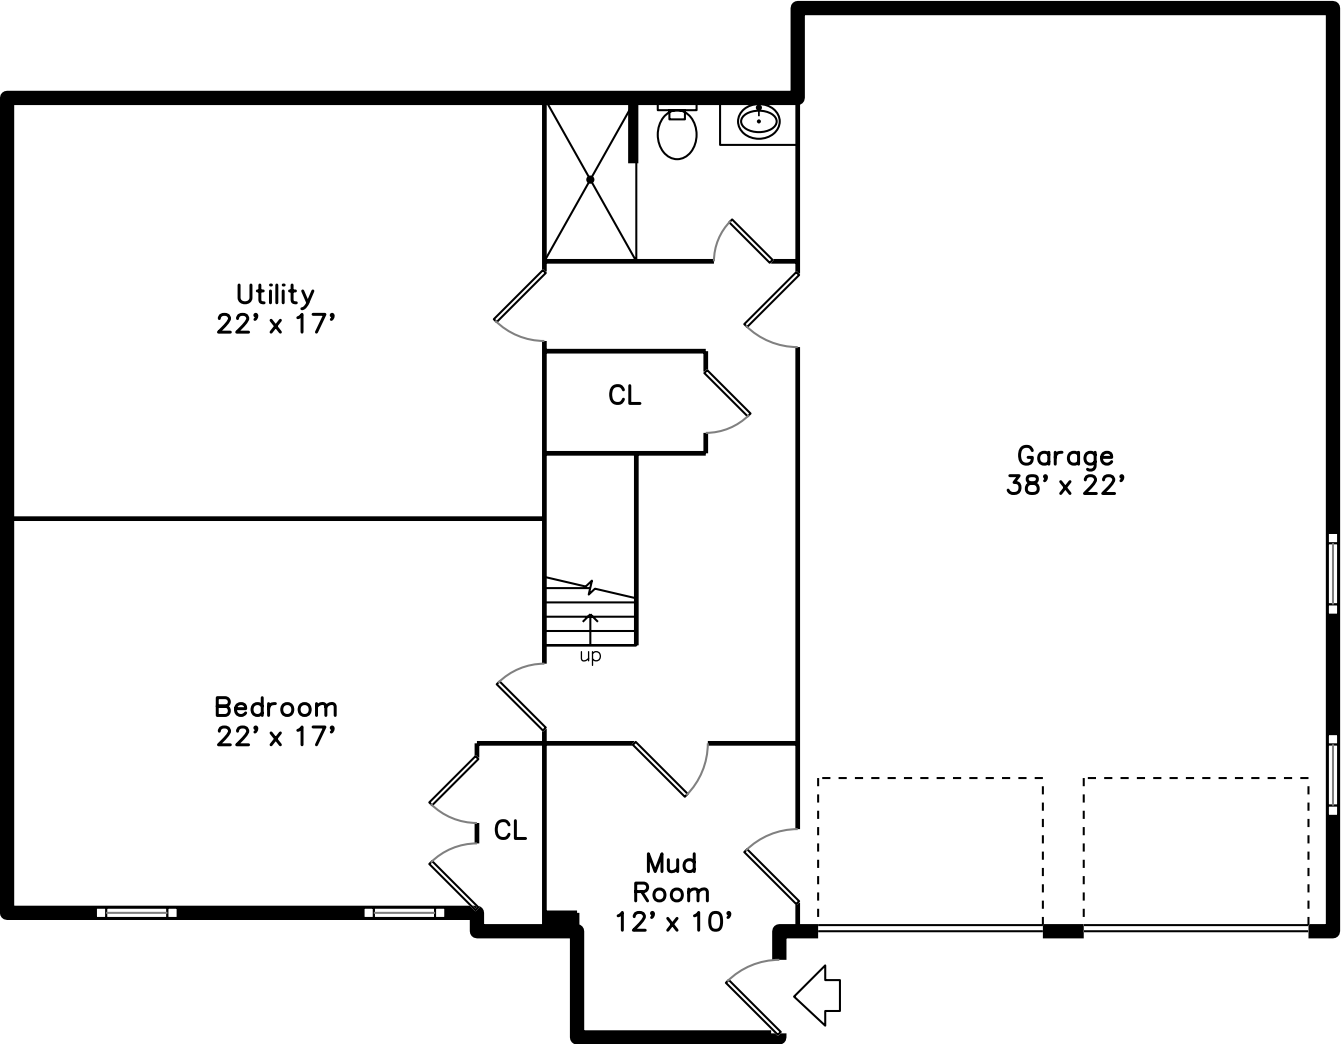

Top

Main

Upper

Basement

72 Great Plain Avenue
Wellesley, MA 02482

PicturePlan by  vis-home

Measurements may not be 100% accurate.
Floor plans are provided for convenience only.
Room sizes are not used to calculate area.

Top

Upper

Main

Basement

3D View – TopDown

3D View – TopDown

3D View – TopDown

3D View – TopDown