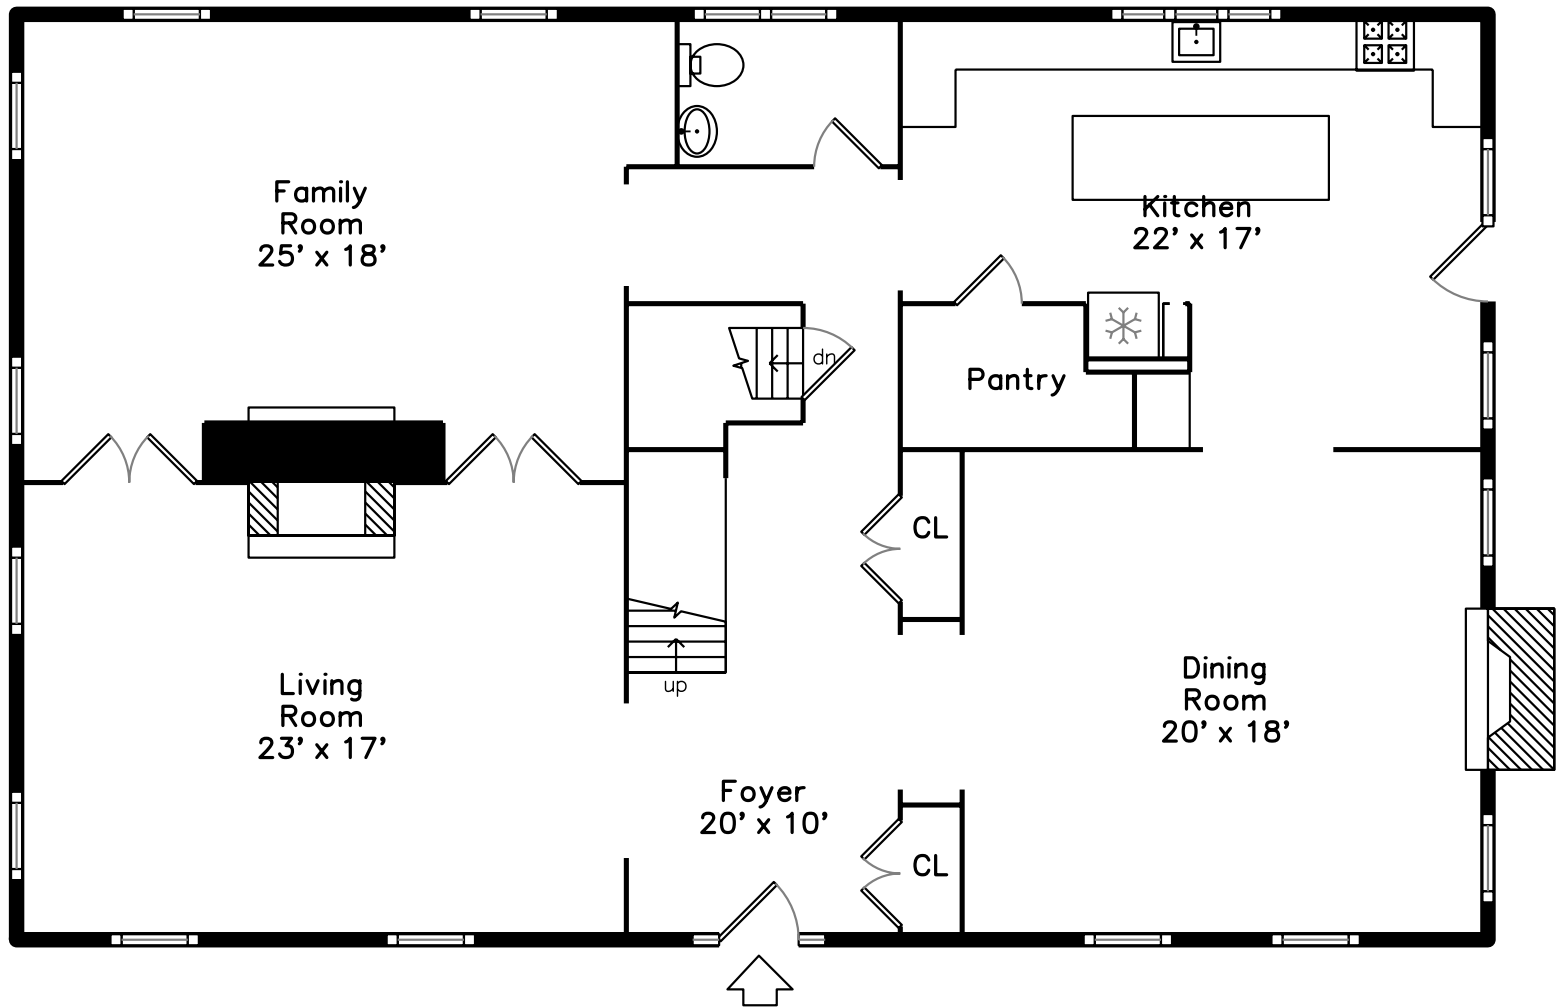

Top

Main

Upper

Basement

72 Great Plain Avenue
Wellesley, MA 02482

PicturePlan by  vis-home

Measurements may not be 100% accurate.
Floor plans are provided for convenience only.
Room sizes are not used to calculate area.

Top

Upper

Main

Basement

3D View – TopDown

3D View – TopDown

3D View – TopDown

3D View – TopDown