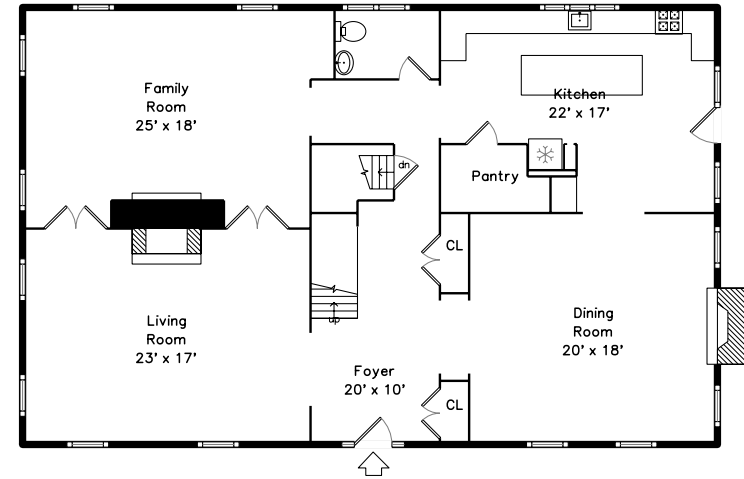

Top

Main

Upper

Basement

72 Great Plain Avenue
Wellesley, MA 02482

PicturePlan by  vis-home

Measurements may not be 100% accurate.
Floor plans are provided for convenience only.
Room sizes are not used to calculate area.

Top

Upper

Main

Basement

3D View – TopDown

3D View – TopDown

3D View – TopDown

3D View – TopDown