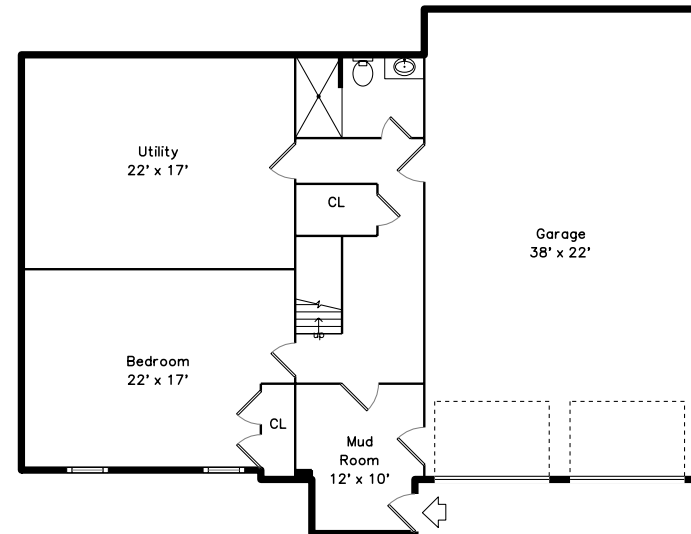

Top

Main

Upper

Basement

72 Great Plain Avenue
Wellesley, MA 02482

PicturePlan by  vis-home

Measurements may not be 100% accurate.
Floor plans are provided for convenience only.
Room sizes are not used to calculate area.

Top

Upper

Main

Basement

3D View – TopDown

3D View – TopDown

3D View – TopDown

3D View – TopDown