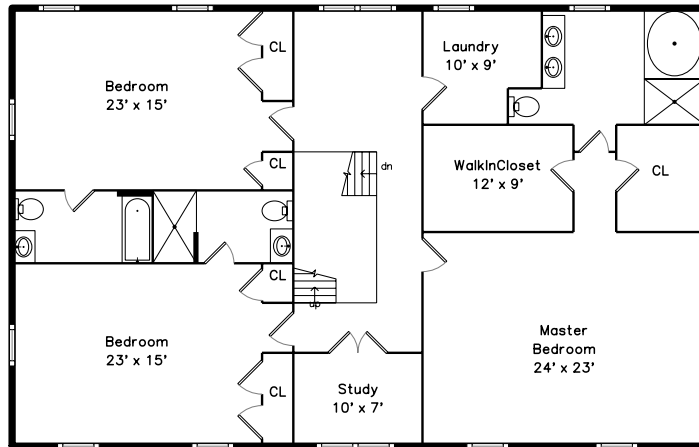

Top

Main

Upper

Basement

72 Great Plain Avenue
Wellesley, MA 02482

PicturePlan by  vis-home

Measurements may not be 100% accurate.
Floor plans are provided for convenience only.
Room sizes are not used to calculate area.

Top

Upper

Main

Basement

3D View – TopDown

3D View – TopDown

3D View – TopDown

3D View – TopDown