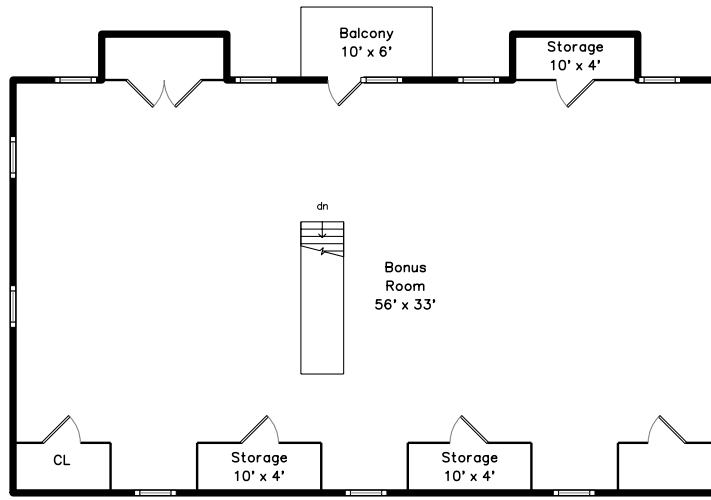

Top

Main

Upper

Basement

72 Great Plain Avenue
Wellesley, MA 02482

PicturePlan by  vis-home

Measurements may not be 100% accurate.
Floor plans are provided for convenience only.
Room sizes are not used to calculate area.

Top

Upper

Main

Basement

3D View – TopDown

3D View – TopDown

3D View – TopDown

3D View – TopDown