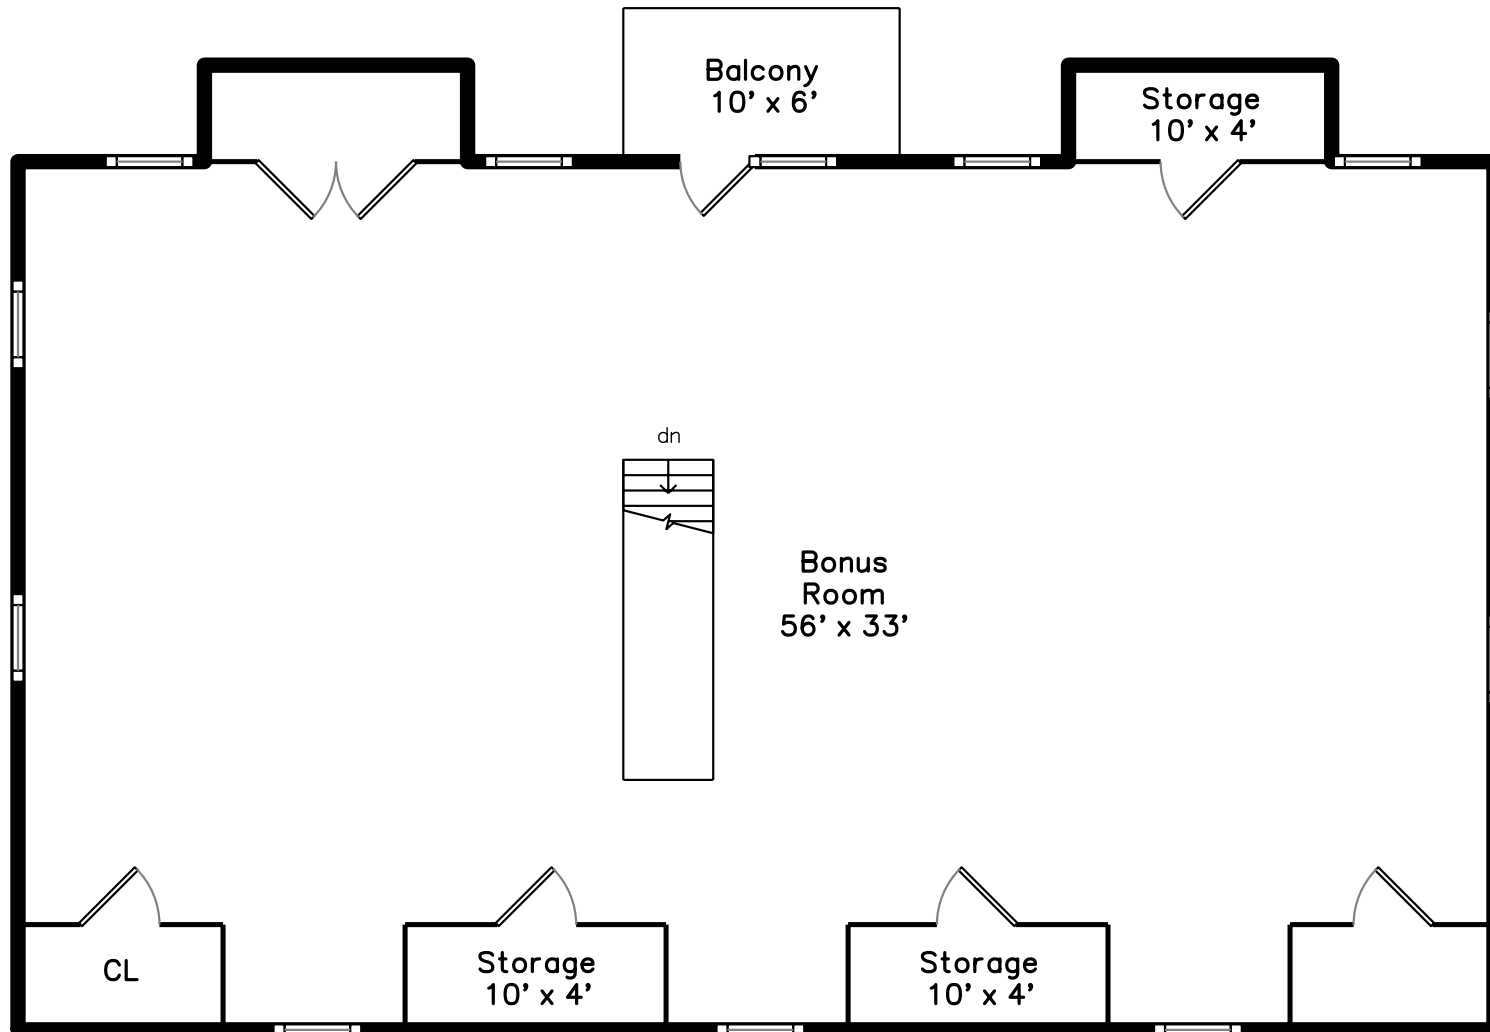

Top

Main

Upper

Basement

72 Great Plain Avenue
Wellesley, MA 02482

PicturePlan by  vis-home

Measurements may not be 100% accurate.
Floor plans are provided for convenience only.
Room sizes are not used to calculate area.

Top

Upper

Main

Basement

3D View – TopDown

3D View – TopDown

3D View – TopDown

3D View – TopDown