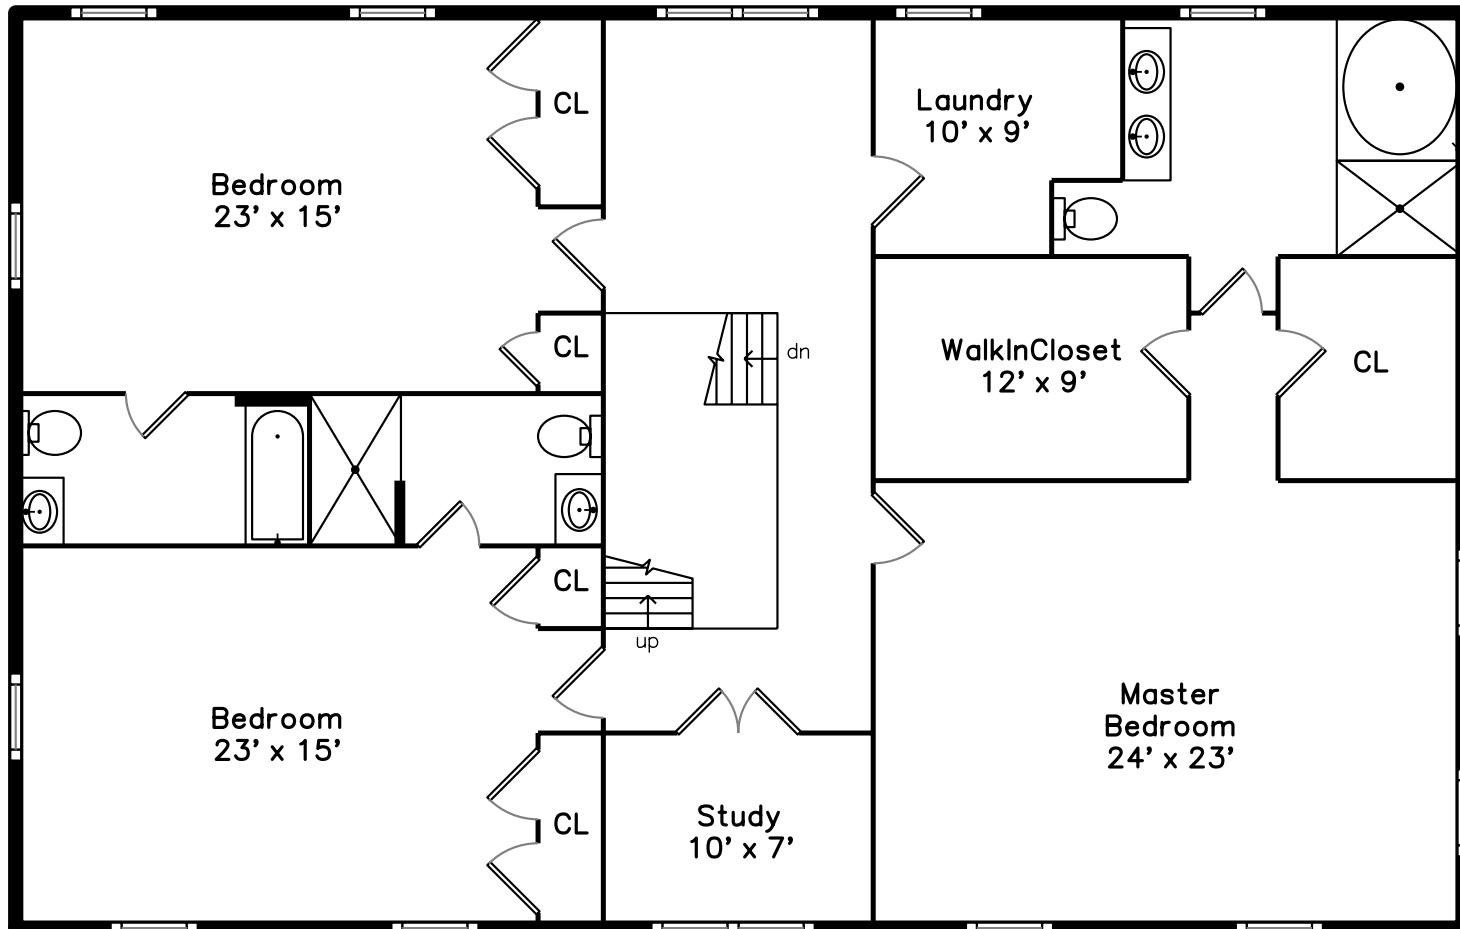

Top

Main

Upper

Basement

72 Great Plain Avenue
Wellesley, MA 02482

PicturePlan by  vis-home

Measurements may not be 100% accurate.
Floor plans are provided for convenience only.
Room sizes are not used to calculate area.

Top

Upper

Main

Basement

3D View – TopDown

3D View – TopDown

3D View – TopDown

3D View – TopDown