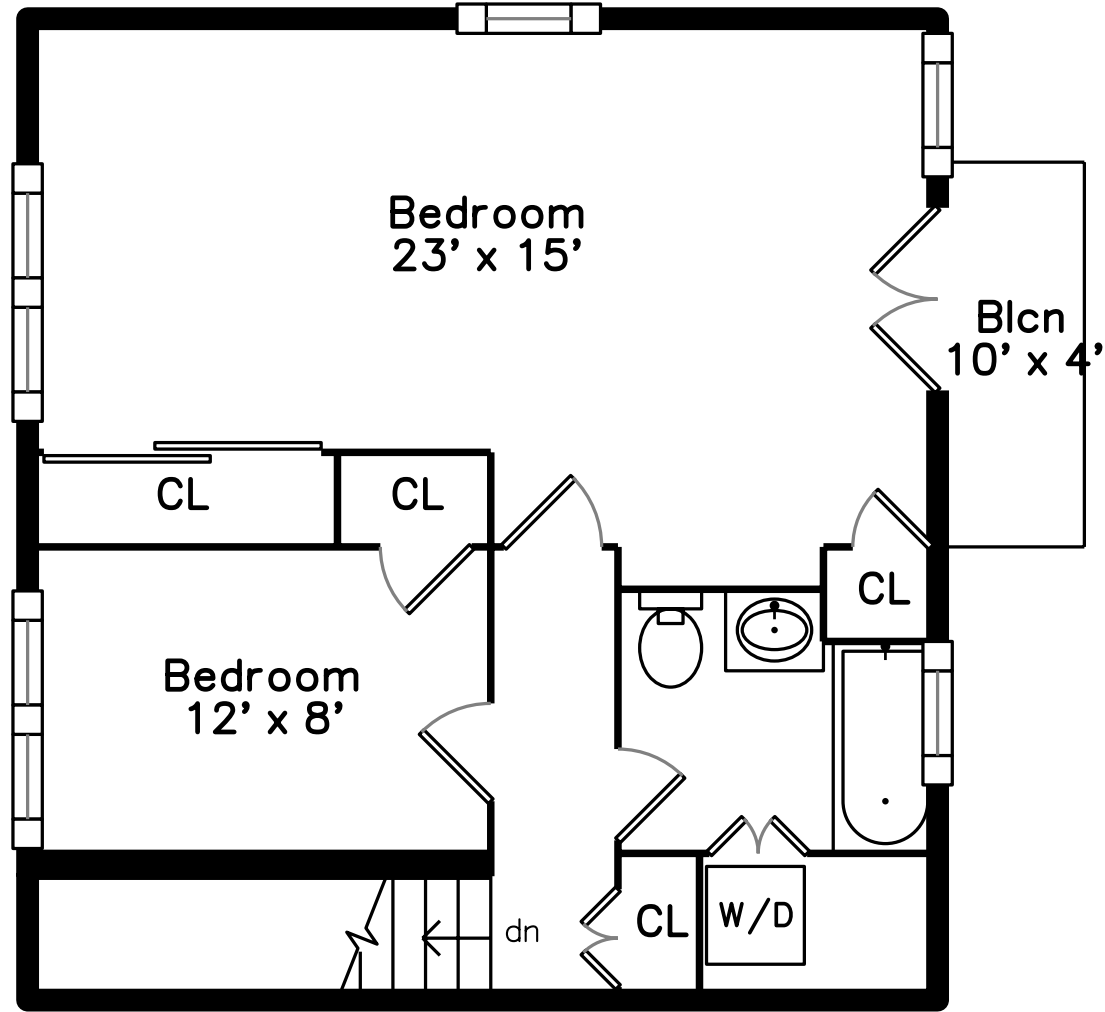

# Basement

# Main

43 Everett Avenue  
Watertown, MA 02472

PicturePlan by  vis-home

Measurements may not be 100% accurate.  
Floor plans are provided for convenience only.  
Room sizes are not used to calculate area.

# Upper

# Basement

Outside

Outside

Back

Back

Back

Living Room

Living Room