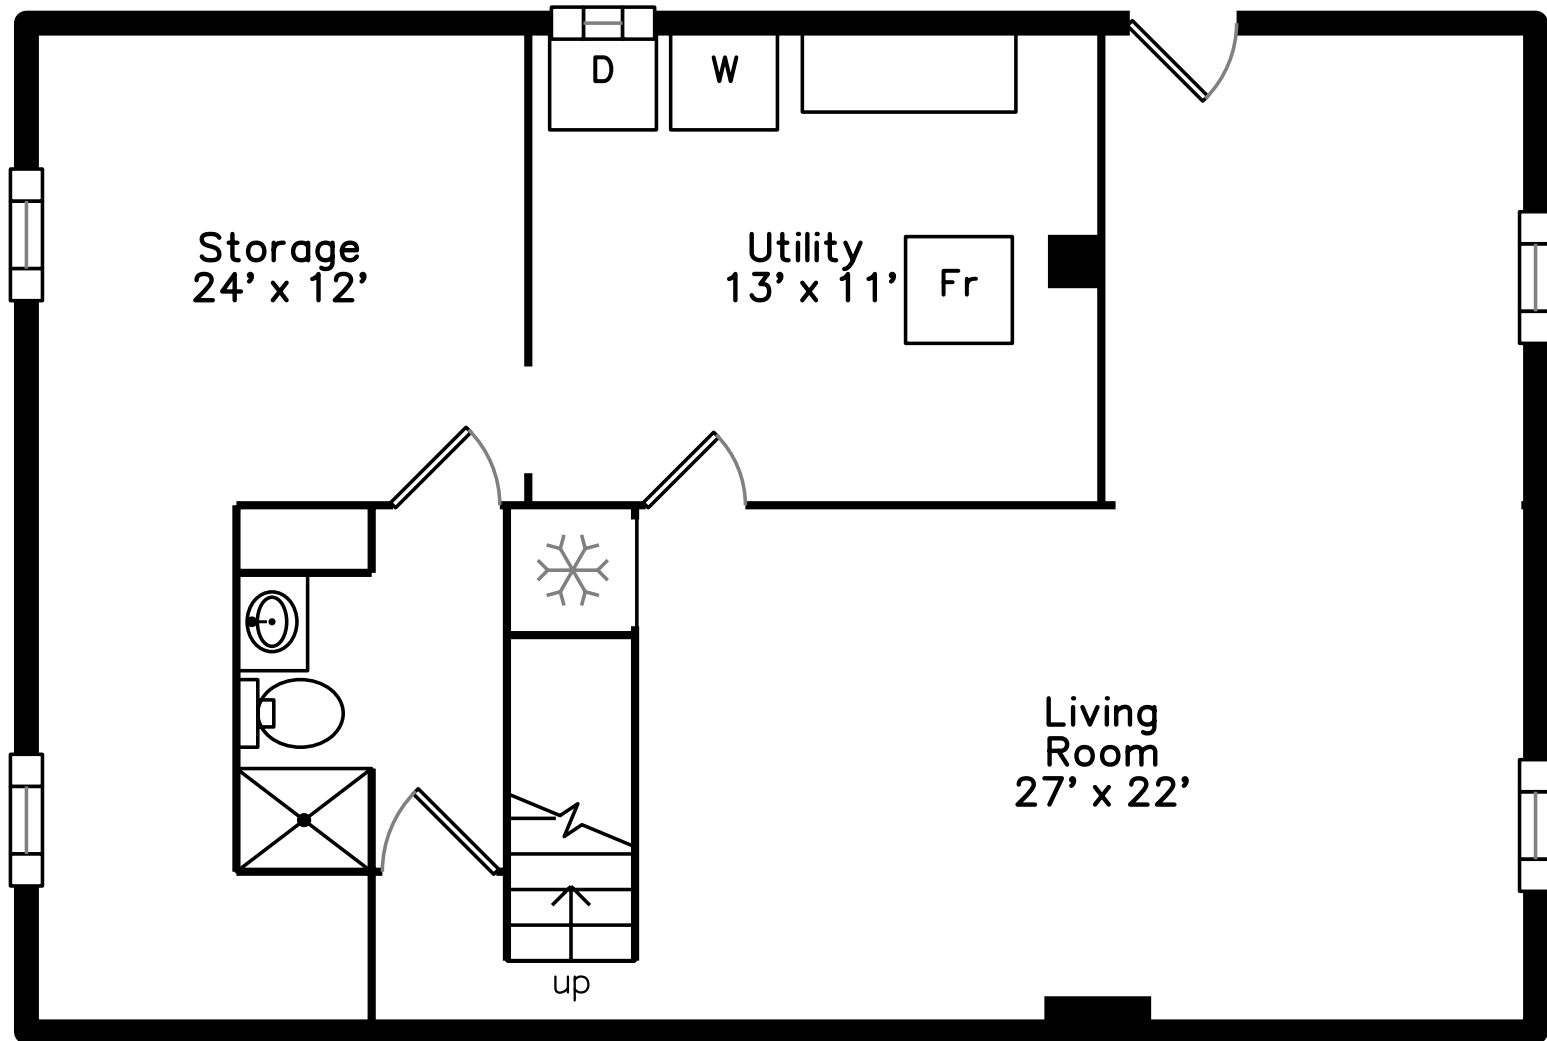

Main

Lower

15 Noyes Street
Avon, MA 02322

PicturePlan by  vis-home

Measurements may not be 100% accurate.
Floor plans are provided for convenience only.
Room sizes are not used to calculate area.

Main

Lower

Outside

Outside

Outside

Back

Back

Back

Back

Deck

Deck

Family Room

Family Room

Family Room

Dining Room

Dining Room

Dining Room

Kitchen

Kitchen

Bedroom

Bedroom

Bedroom

Bedroom

Bedroom

Bathroom

Bathroom