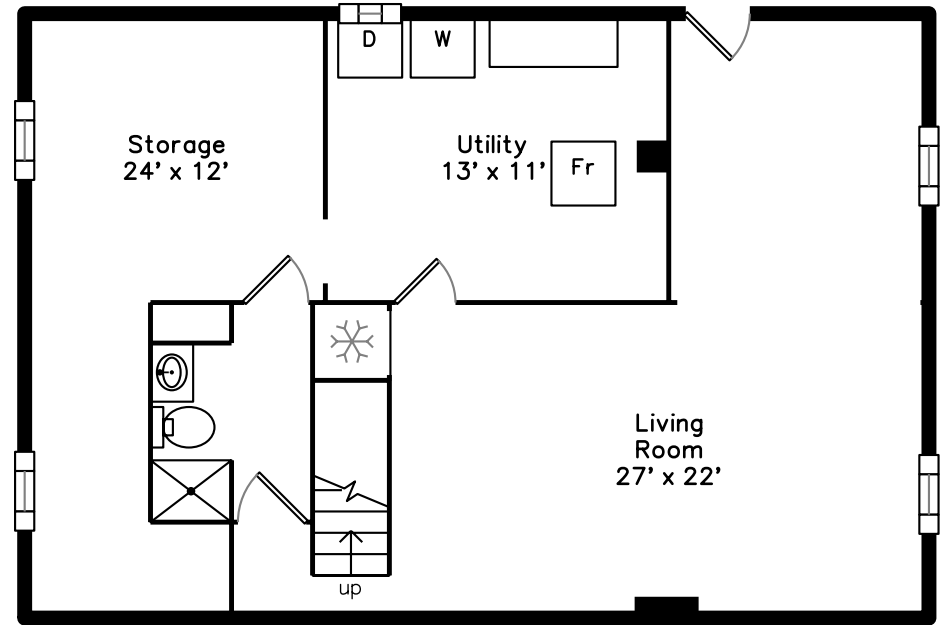

Main

Lower

15 Noyes Street
Avon, MA 02322

PicturePlan by  vis-home

Measurements may not be 100% accurate.
Floor plans are provided for convenience only.
Room sizes are not used to calculate area.

Main

Lower

Outside

Outside

Outside

Back

Back

Back

Back

Deck

Deck

Family Room

Family Room

Family Room

Dining Room

Dining Room

Dining Room

Kitchen

Kitchen

Bedroom

Bedroom

Bedroom

Bedroom

Bedroom

Bathroom

Bathroom