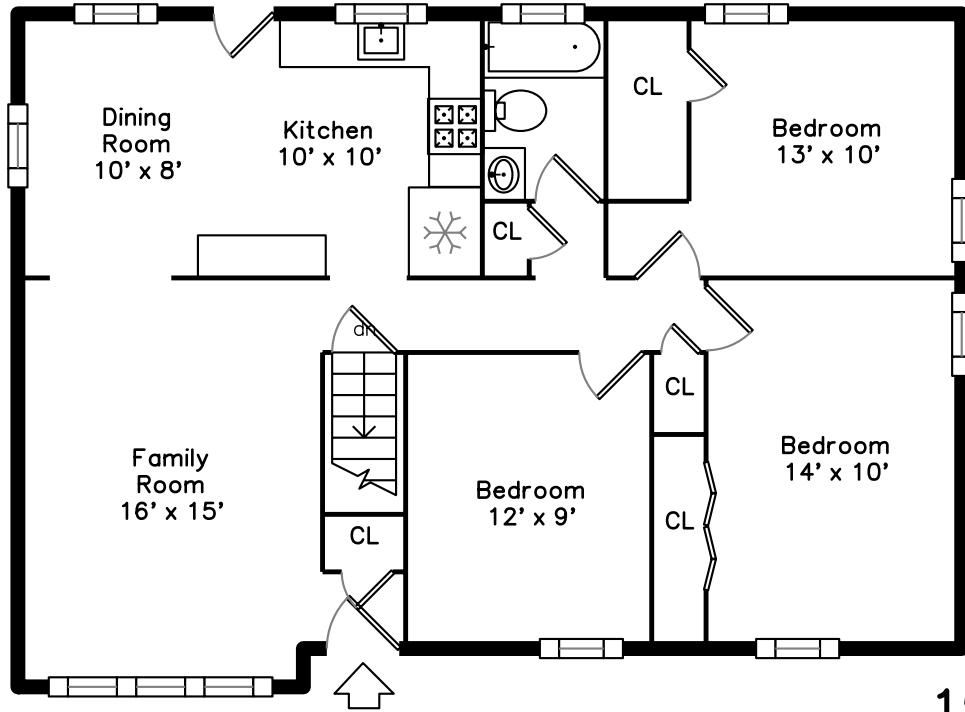

Main

Lower

15 Noyes Street
Avon, MA 02322

PicturePlan by  vis-home

Measurements may not be 100% accurate.
Floor plans are provided for convenience only.
Room sizes are not used to calculate area.

Main

Lower

Outside

Outside

Outside

Back

Back

Back

Back

Deck

Deck

Family Room

Family Room

Family Room

Dining Room

Dining Room

Dining Room

Kitchen

Kitchen

Bedroom

Bedroom

Bedroom

Bedroom

Bedroom

Bathroom

Bathroom