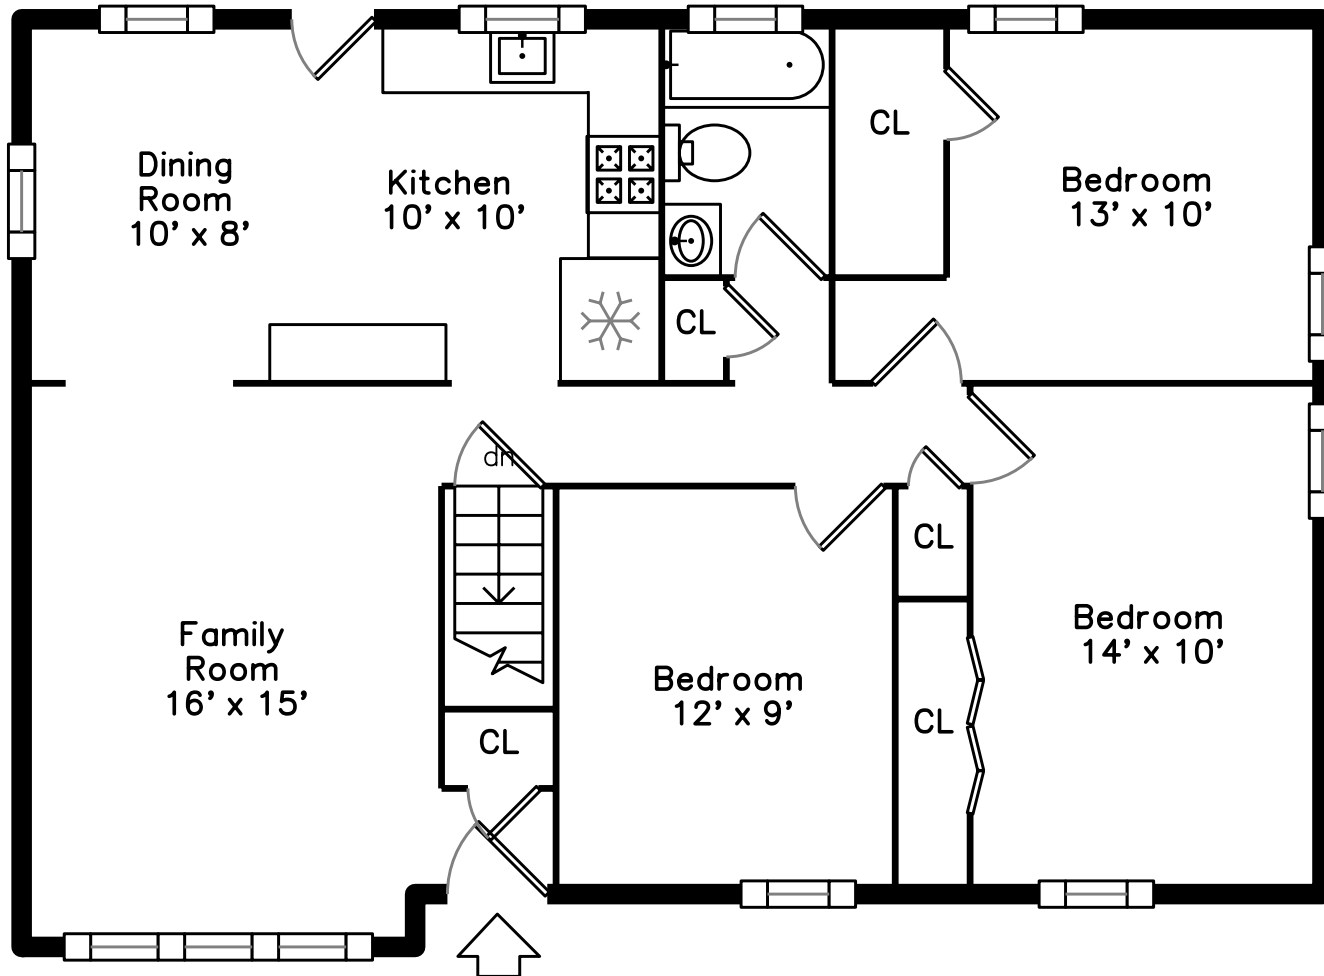

Main

Lower

15 Noyes Street
Avon, MA 02322

PicturePlan by  vis-home

Measurements may not be 100% accurate.
Floor plans are provided for convenience only.
Room sizes are not used to calculate area.

Main

Lower

Outside

Outside

Outside

Back

Back

Back

Back

Deck

Deck

Family Room

Family Room

Family Room

Dining Room

Dining Room

Dining Room

Kitchen

Kitchen

Bedroom

Bedroom

Bedroom

Bedroom

Bedroom

Bathroom

Bathroom