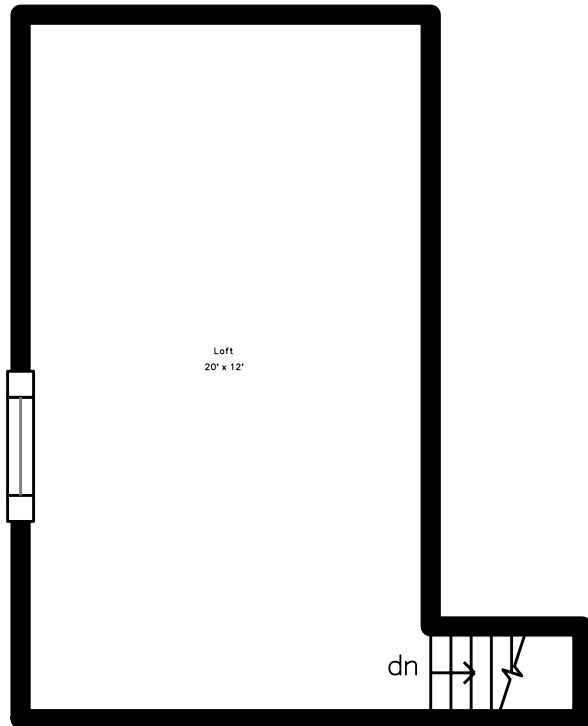

UPPER

11 Hammond Pond Parkway 3
Newton, MA 02467

PicturePlan by  vis-home
MORE THAN JUST A FLOORPLAN

MAIN

Measurements may not be 100% accurate.
Floor plans are provided for convenience only.
Room sizes are not used to calculate area.

MAIN

UPPER

Outside

Outside

Outside

Living Room

Living Room

Living Room

Kitchen

Dining

Kitchen

Bedroom

Bedroom

Loft

Loft

Living Room

Bathroom