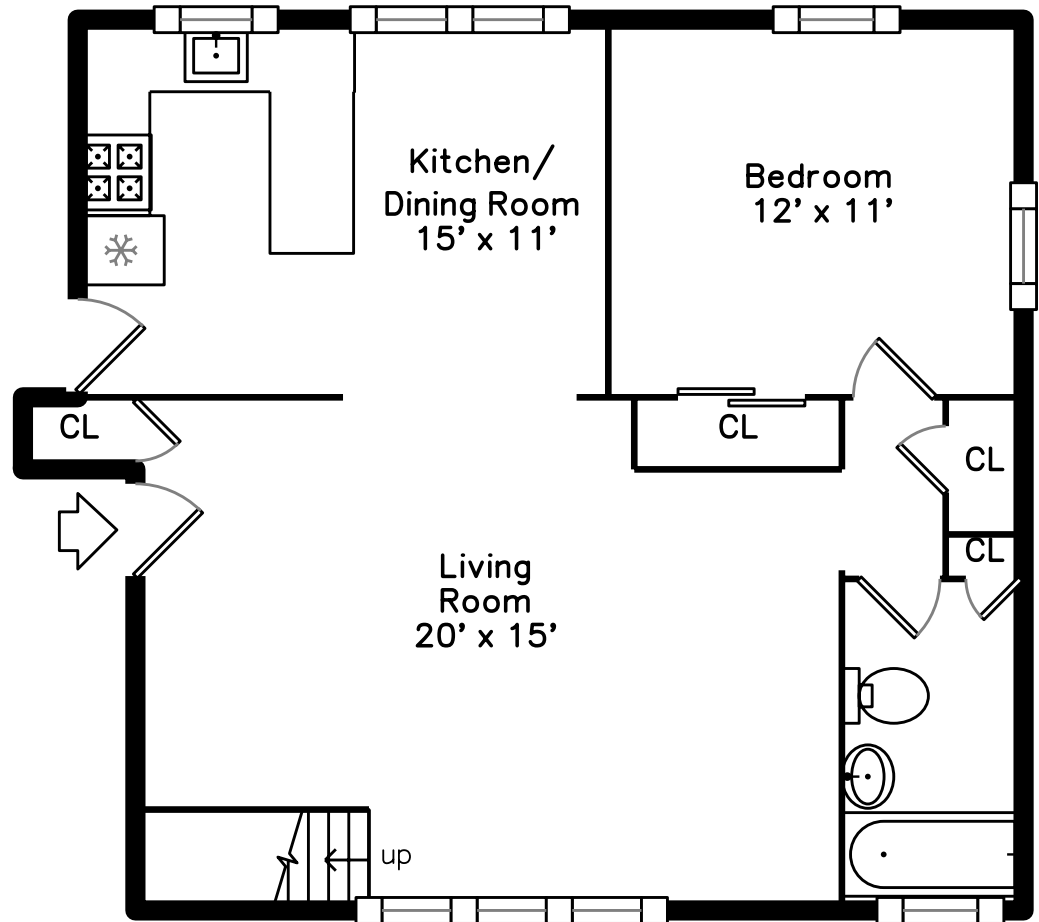

UPPER

11 Hammond Pond Parkway 3
Newton, MA 02467

PicturePlan by  vis-home
MORE THAN JUST A FLOORPLAN

MAIN

Measurements may not be 100% accurate.
Floor plans are provided for convenience only.
Room sizes are not used to calculate area.

MAIN

UPPER

Outside

Outside

Outside

Living Room

Living Room

Living Room

Kitchen

Dining

Kitchen

Bedroom

Bedroom

Loft

Loft

Living Room

Bathroom