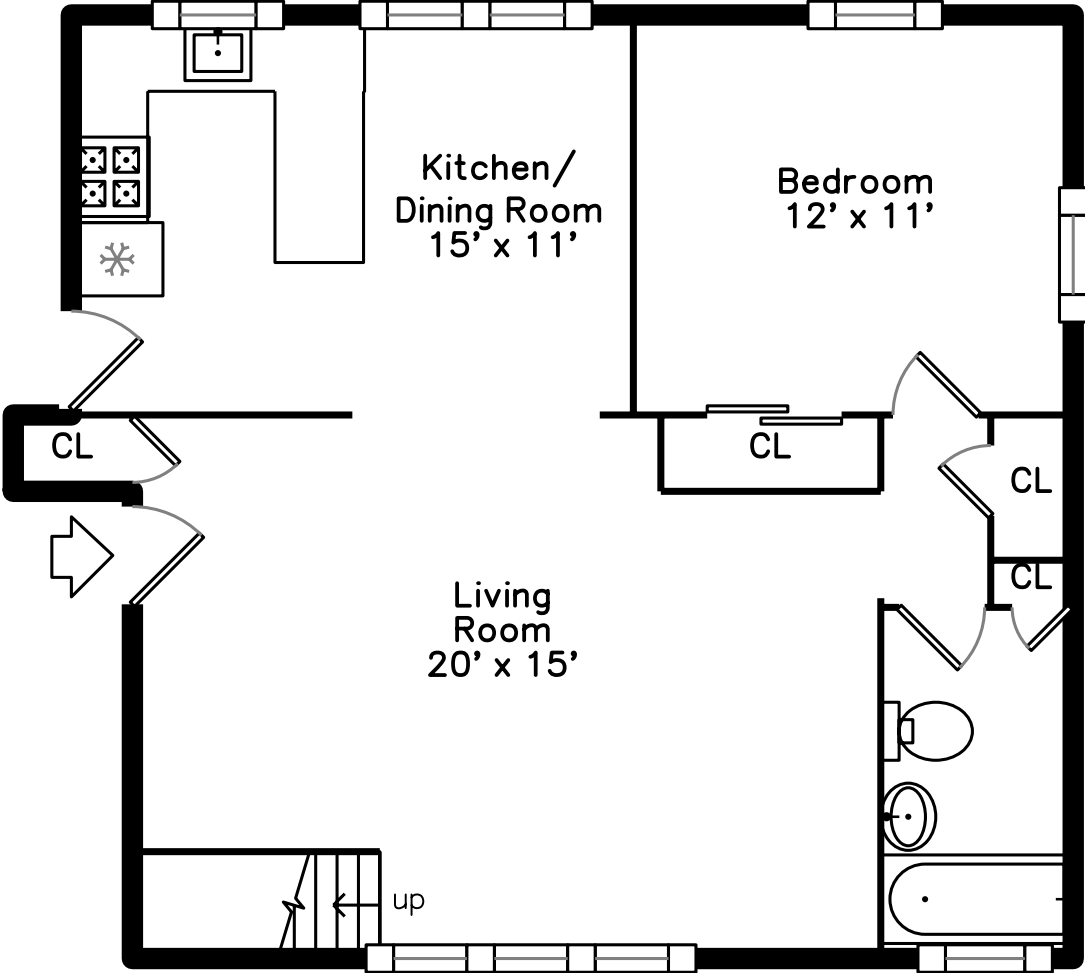

UPPER

11 Hammond Pond Parkway 3
Newton, MA 02467

PicturePlan by  vis-home
MORE THAN JUST A FLOORPLAN

MAIN

Measurements may not be 100% accurate.
Floor plans are provided for convenience only.
Room sizes are not used to calculate area.

MAIN

UPPER

Outside

Outside

Outside

Living Room

Living Room

Living Room

Kitchen

Dining

Kitchen

Bedroom

Bedroom

Loft

Loft

Living Room

Bathroom