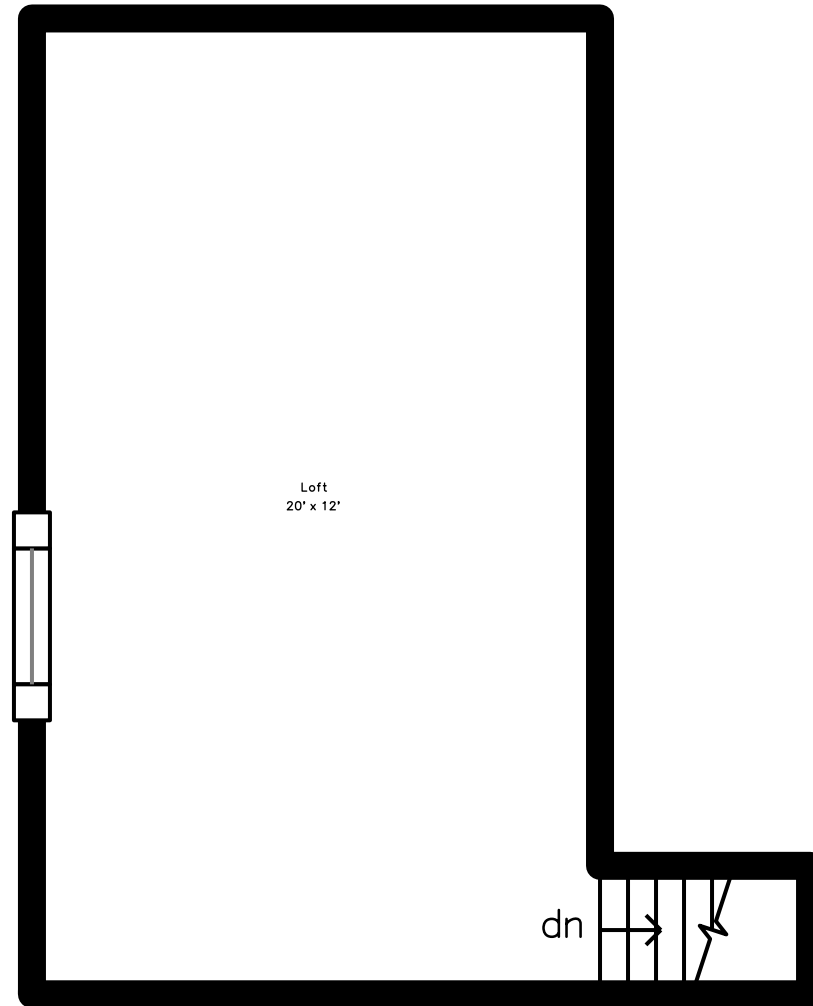

UPPER

11 Hammond Pond Parkway 3
Newton, MA 02467

PicturePlan by  vis-home
MORE THAN JUST A FLOORPLAN

MAIN

Measurements may not be 100% accurate.
Floor plans are provided for convenience only.
Room sizes are not used to calculate area.

MAIN

UPPER

Outside

Outside

Outside

Living Room

Living Room

Living Room

Bathroom