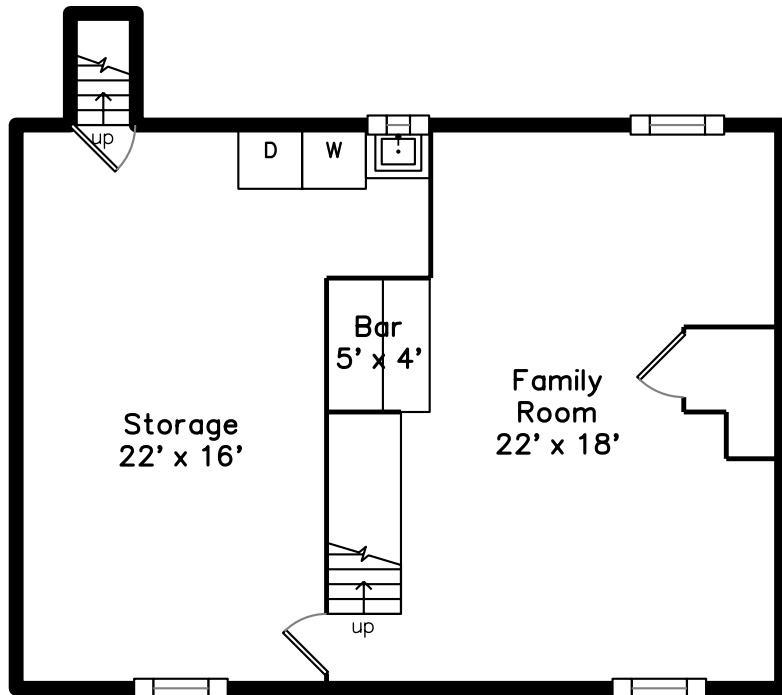

Upper

Basement

Main

58 Nicod Street
Arlington, MA 02476

PicturePlan by vis-home

Measurements may not be 100% accurate.
Floor plans are provided for convenience only.
Room sizes are not used to calculate area.

Upper

Main

Basement

Outside

Outside

Back

Living Room

Living Room

Kitchen

Kitchen

Kitchen

Bedroom

Bedroom

Bathroom

Deck

Bedroom

Bedroom

Bathroom

Family Room

Family Room