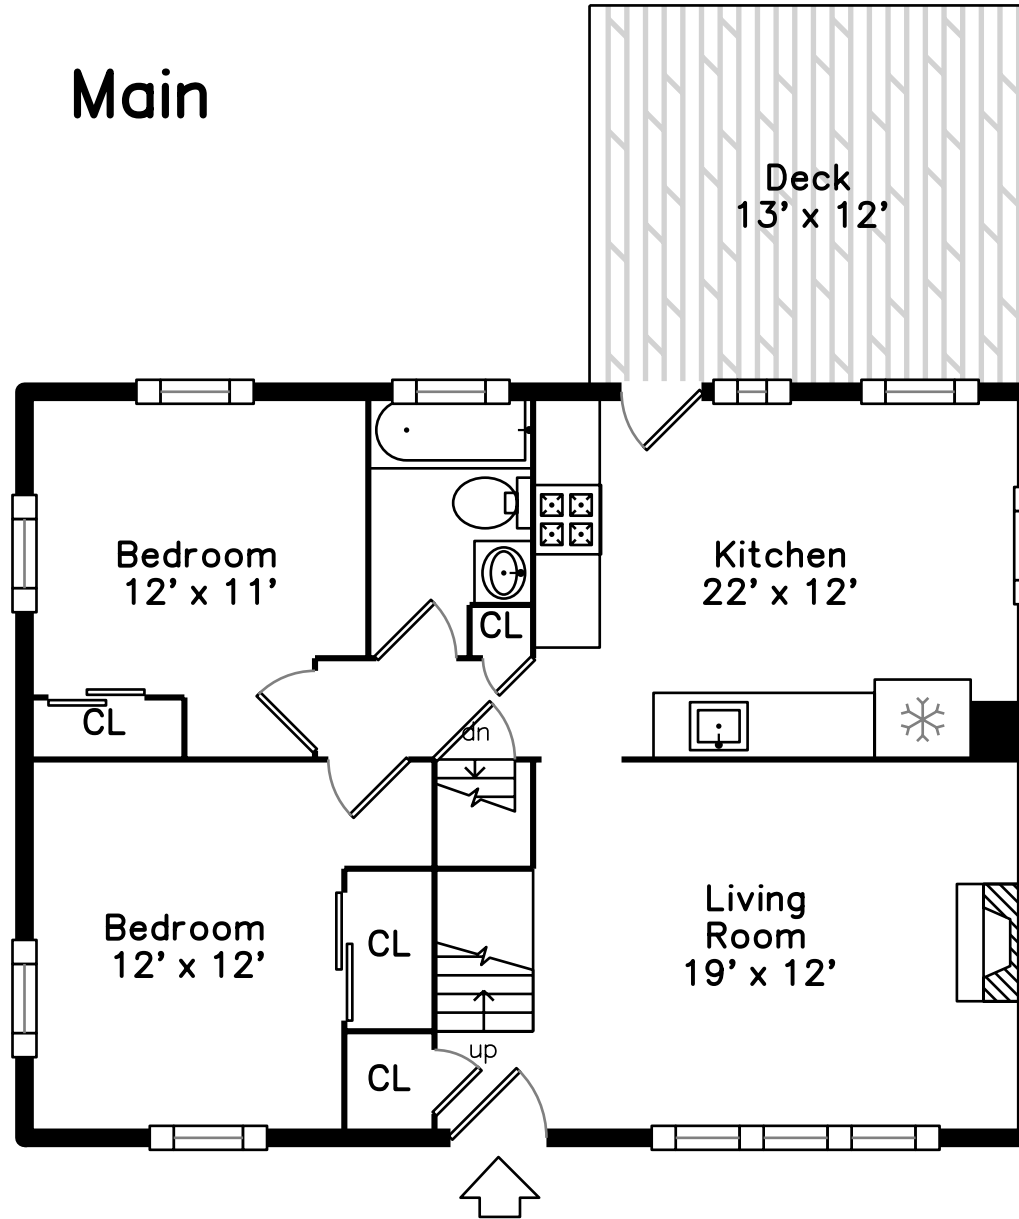

Upper

Basement

Main

58 Nicod Street
Arlington, MA 02476

PicturePlan by vis-home

Measurements may not be 100% accurate.
Floor plans are provided for convenience only.
Room sizes are not used to calculate area.

Upper

Main

Basement

Outside

Outside

Back

Living Room

Living Room

Kitchen

Kitchen

Kitchen

Bedroom

Bedroom

Bathroom

Deck

Bedroom

Bedroom

Bathroom

Family Room

Family Room