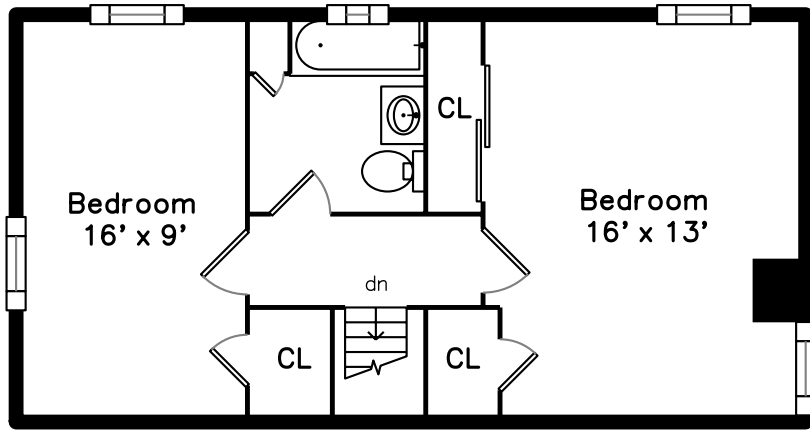

Upper

Basement

Main

58 Nicod Street
Arlington, MA 02476

PicturePlan by vis-home

Measurements may not be 100% accurate.
Floor plans are provided for convenience only.
Room sizes are not used to calculate area.

Upper

Main

Basement

Outside

Outside

Back

Living Room

Living Room

Kitchen

Kitchen

Kitchen

Bedroom

Bedroom

Bathroom

Deck

Bedroom

Bedroom

Bathroom

Family Room

Family Room