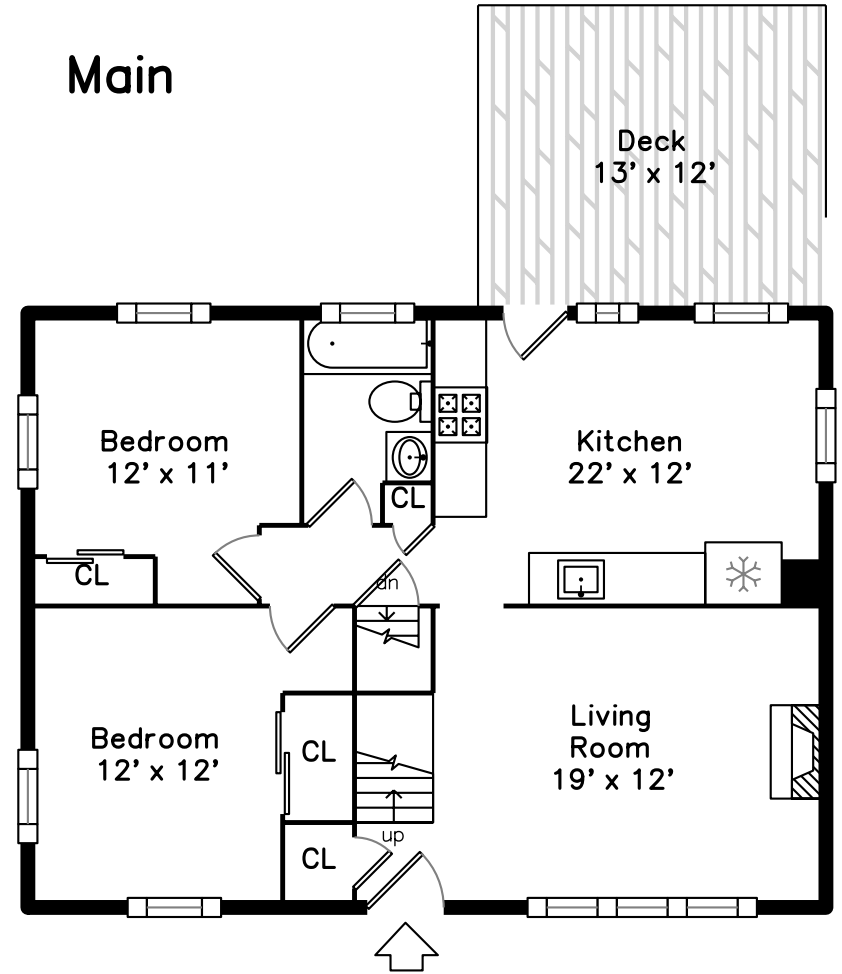

Upper

Basement

Main

58 Nicod Street
Arlington, MA 02476

PicturePlan by vis-home

Measurements may not be 100% accurate.
Floor plans are provided for convenience only.
Room sizes are not used to calculate area.

Upper

Main

Basement

Outside

Outside

Back

Living Room

Living Room

Kitchen

Kitchen

Kitchen

Bedroom

Bedroom

Bathroom

Deck

Bedroom

Bedroom

Bathroom

Family Room

Family Room