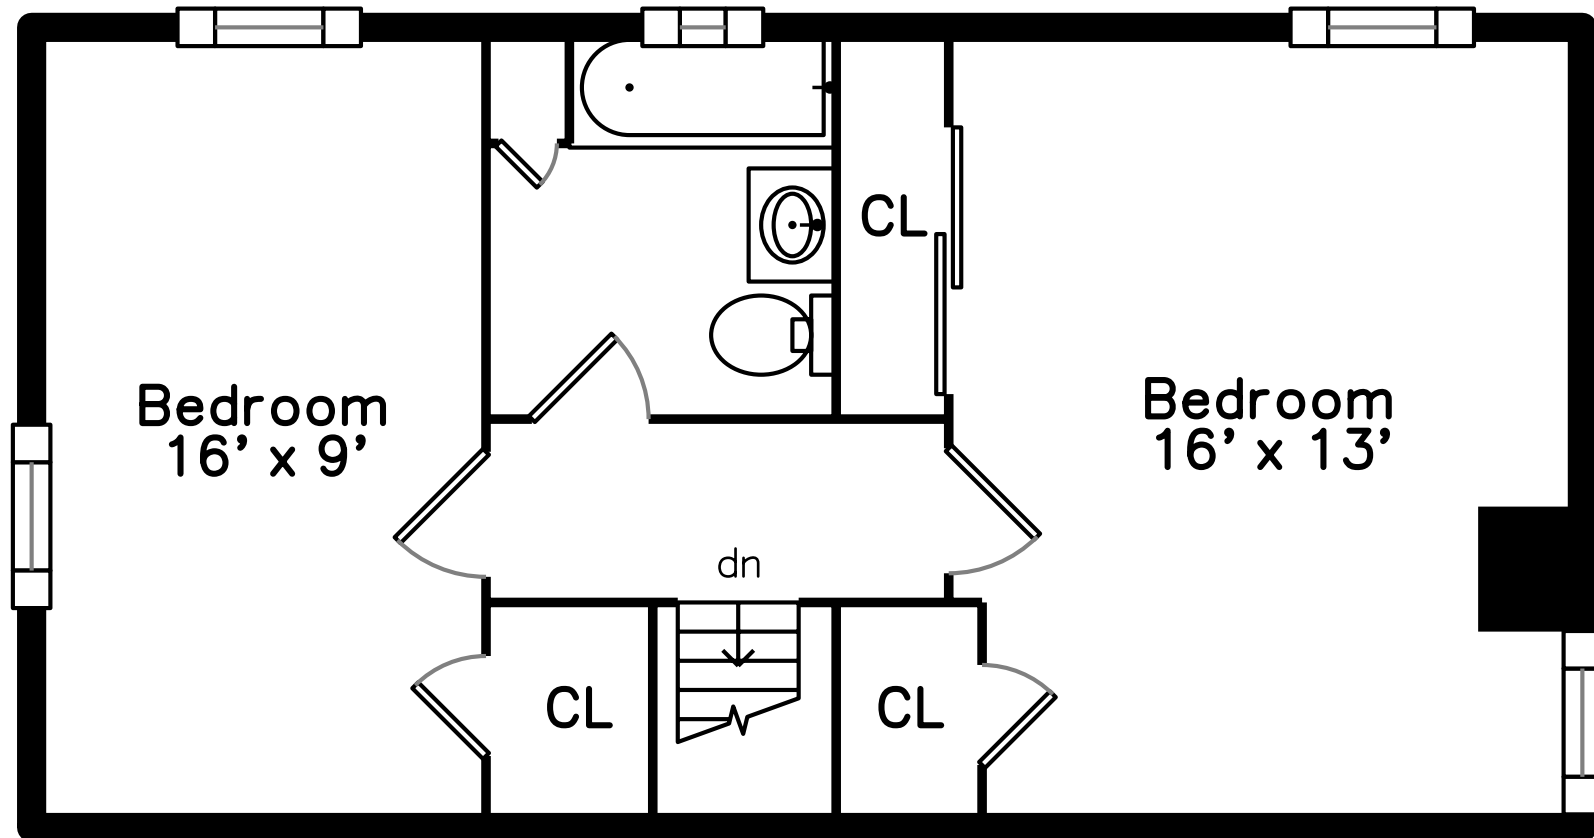

Upper

Basement

Main

58 Nicod Street
Arlington, MA 02476

PicturePlan by vis-home

Measurements may not be 100% accurate.
Floor plans are provided for convenience only.
Room sizes are not used to calculate area.

Upper

Main

Basement

Outside

Outside

Back

Living Room

Living Room

Kitchen

Kitchen

Kitchen

Bedroom

Bedroom

Bathroom

Deck

Bedroom

Bedroom

Bathroom

Family Room

Family Room