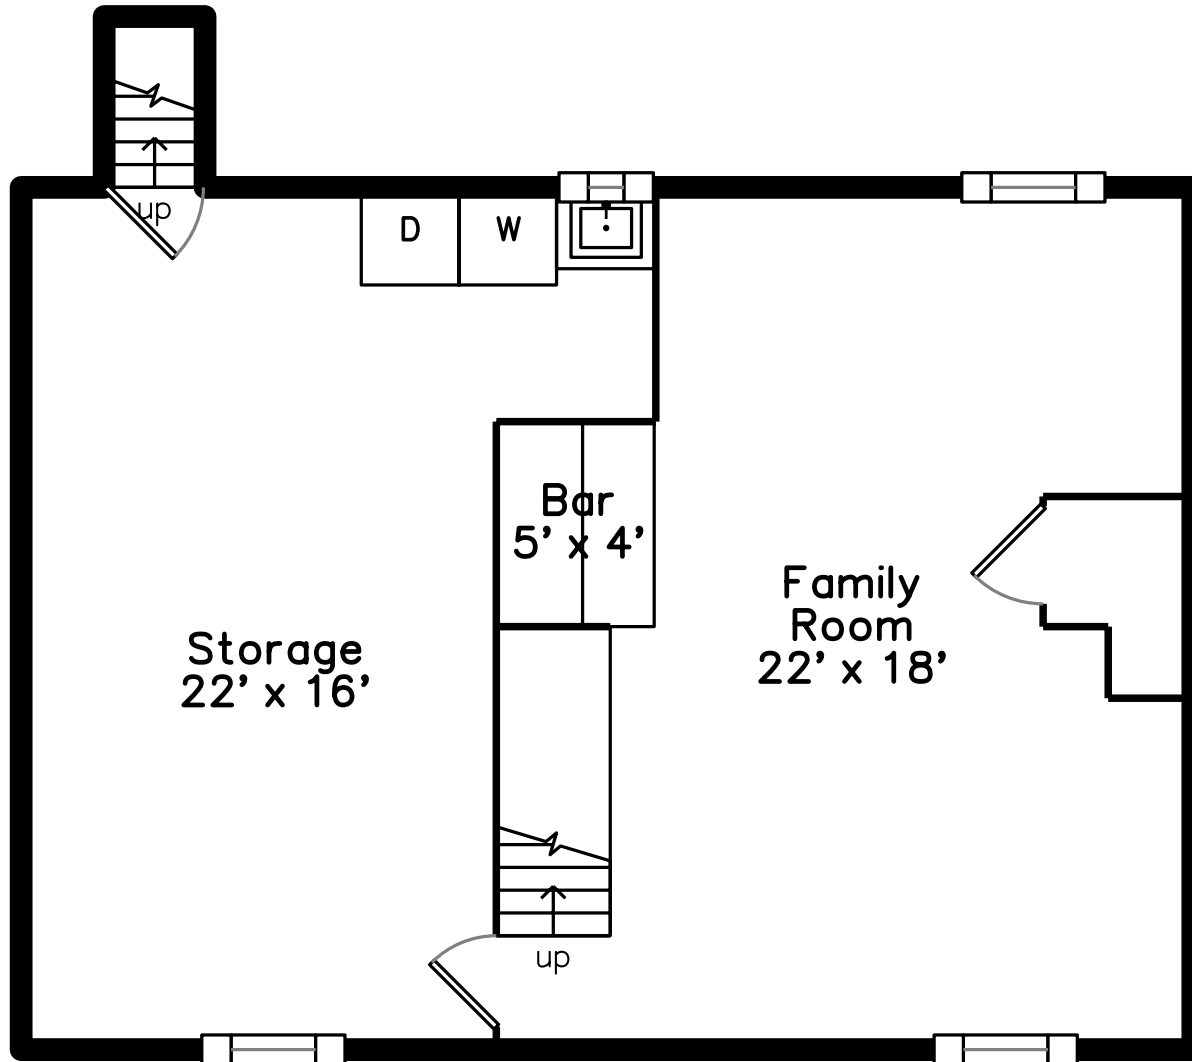

Upper

Basement

Main

58 Nicod Street
Arlington, MA 02476

PicturePlan by vis-home

Measurements may not be 100% accurate.
Floor plans are provided for convenience only.
Room sizes are not used to calculate area.

Upper

Main

Basement

Outside

Outside

Back

Living Room

Living Room

Kitchen

Kitchen

Kitchen

Bedroom

Bedroom

Bathroom

Deck

Bedroom

Bedroom

Bathroom

Family Room

Family Room