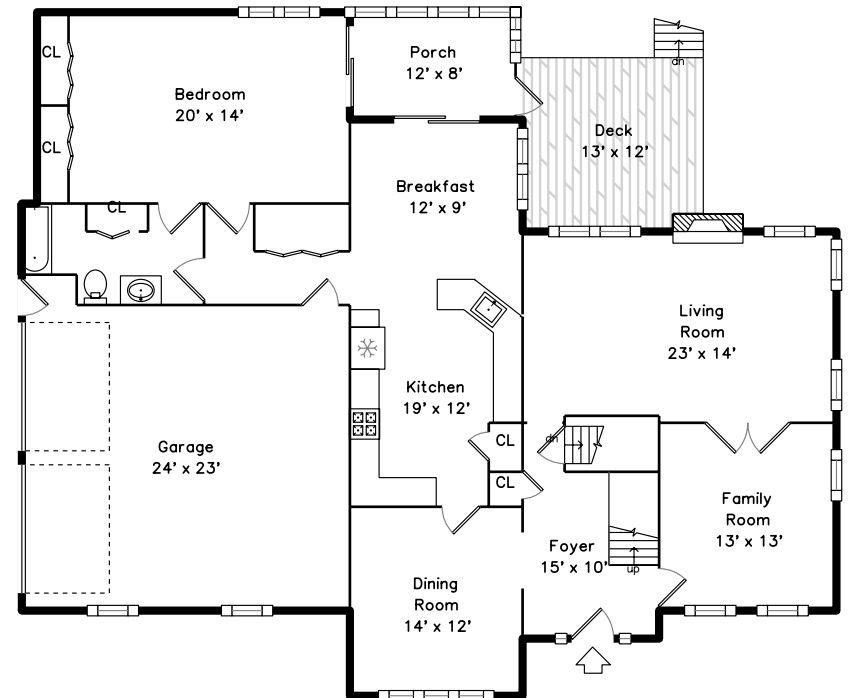

# Upper

# Basement

# Main

26 Broad Acres Farm Rd  
Medway, MA 02053

PicturePlan by vis-home

Measurements may not be 100% accurate.  
Floor plans are provided for convenience only.  
Room sizes are not used to calculate area.

Back

Foyer

Foyer

Living Room

Living Room

Dining Room

Dining Room

Kitchen