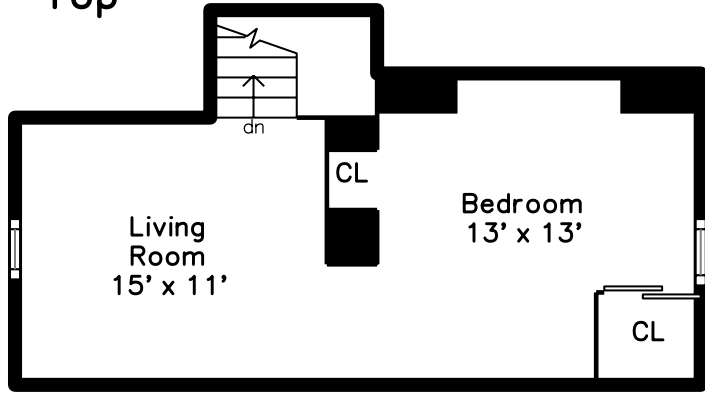

Top

Upper

Main

28 Orange Street  
Boston, MA 02131

PicturePlan by  vis-home  
Measurements may not be 100% accurate.  
Floor plans are provided for convenience only.  
Room sizes are not used to calculate area.

Dining Room

Kitchen

Kitchen

Kitchen

Bedroom

Bedroom

Bedroom

Bedroom

Bathroom

Bathroom

Office

Living Room

Bedroom