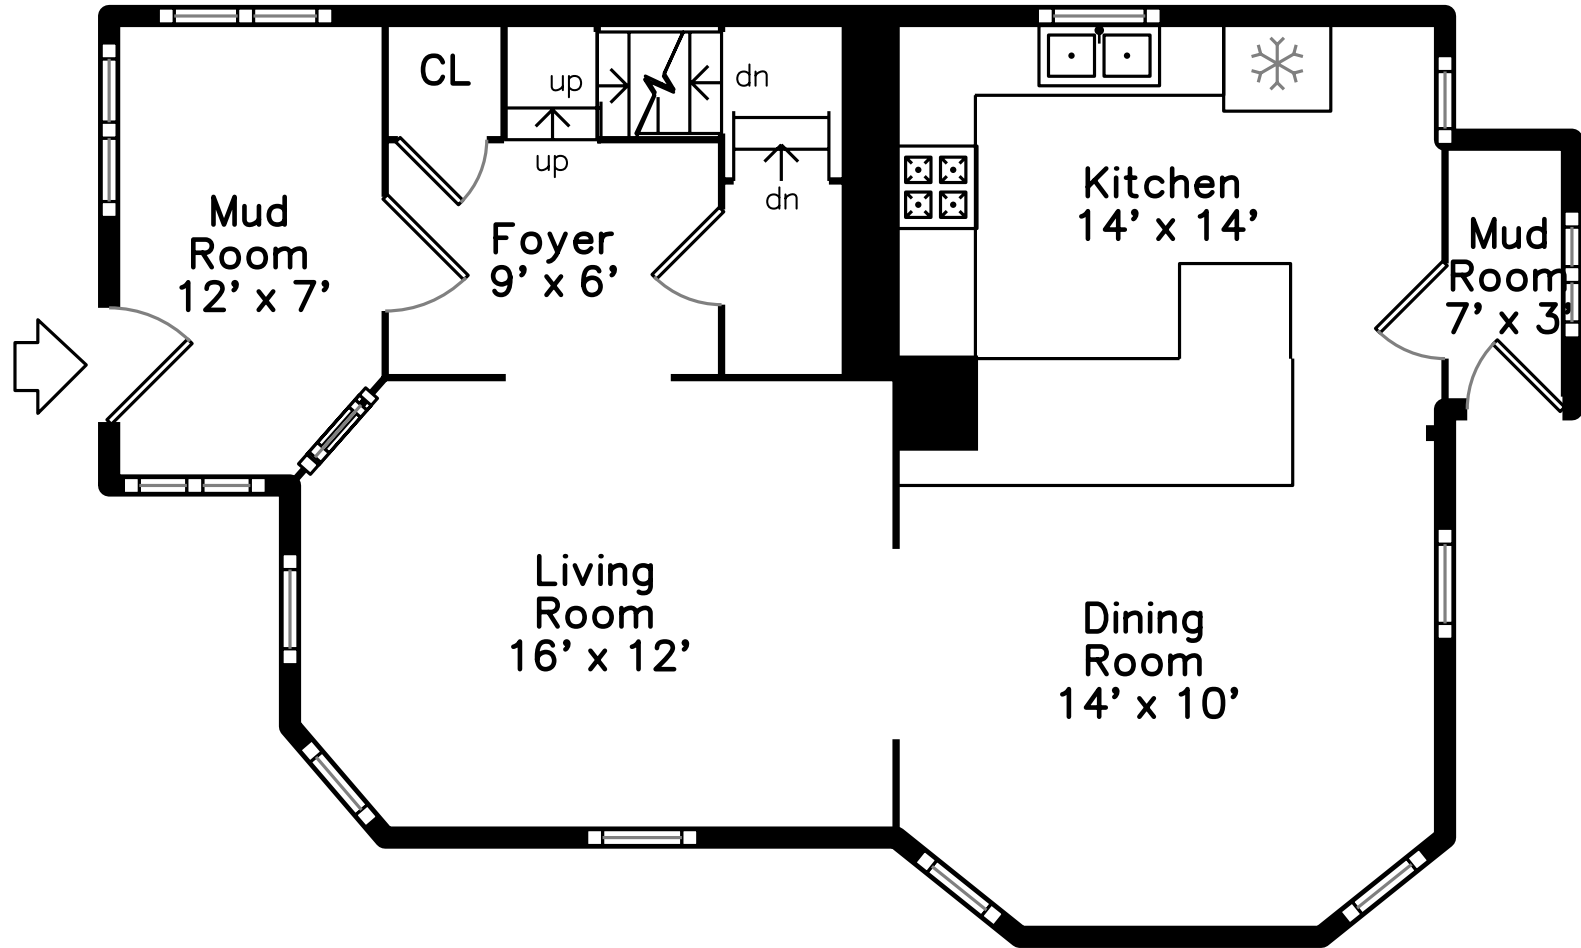

Top

Upper

Main

28 Orange Street  
Boston, MA 02131

PicturePlan by  vis-home  
Measurements may not be 100% accurate.  
Floor plans are provided for convenience only.  
Room sizes are not used to calculate area.

# Upper

# Main

Outside

Outside

Back

Foyer

Living Room

Living Room

Kitchen Dining

Dining Room

Kitchen

Kitchen

Kitchen

Bedroom

Bedroom

Bedroom

Bedroom