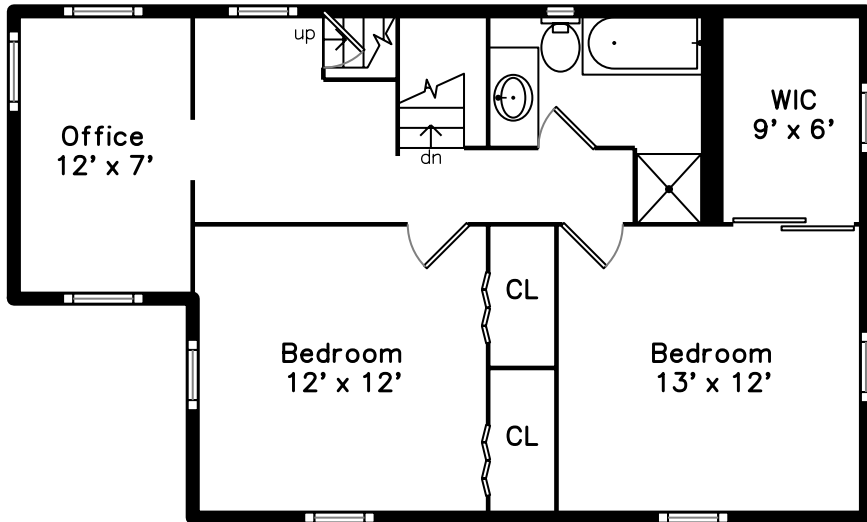

Top

Upper

Main

28 Orange Street  
Boston, MA 02131

PicturePlan by  vis-home  
Measurements may not be 100% accurate.  
Floor plans are provided for convenience only.  
Room sizes are not used to calculate area.

# Upper

# Main

Outside

Outside

Back

Foyer

Living Room

Living Room

Kitchen Dining

Dining Room

Kitchen

Kitchen

Kitchen

Bedroom

Bedroom

Bedroom

Bedroom