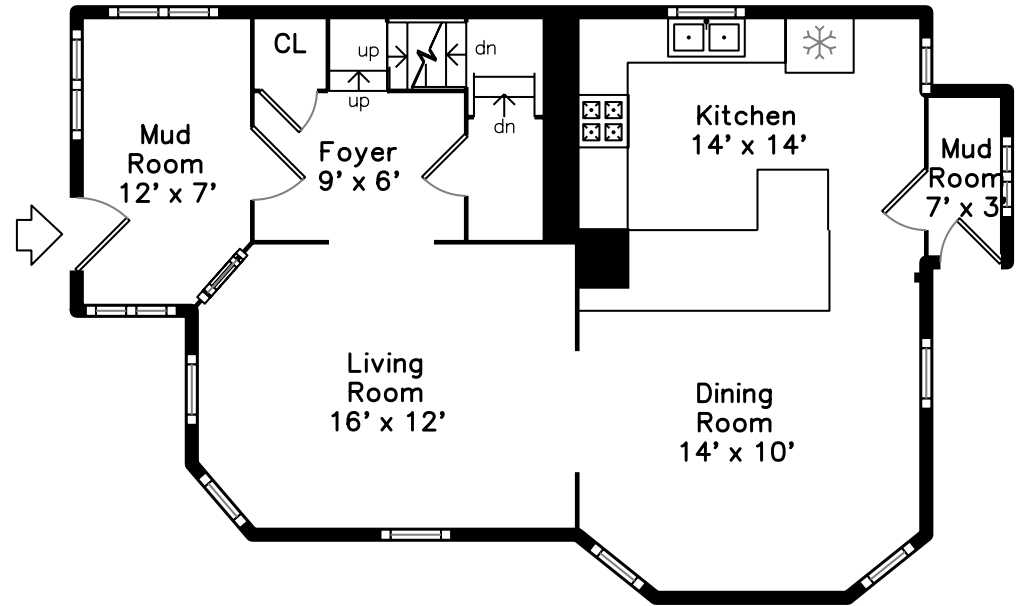

Top

Upper

Main

28 Orange Street  
Boston, MA 02131

PicturePlan by  vis-home  
Measurements may not be 100% accurate.  
Floor plans are provided for convenience only.  
Room sizes are not used to calculate area.

# Upper

# Main

Outside

Outside

Back

Foyer

Living Room

Living Room

Kitchen Dining

Dining Room

Kitchen

Kitchen

Kitchen

Bedroom

Bedroom

Bedroom

Bedroom