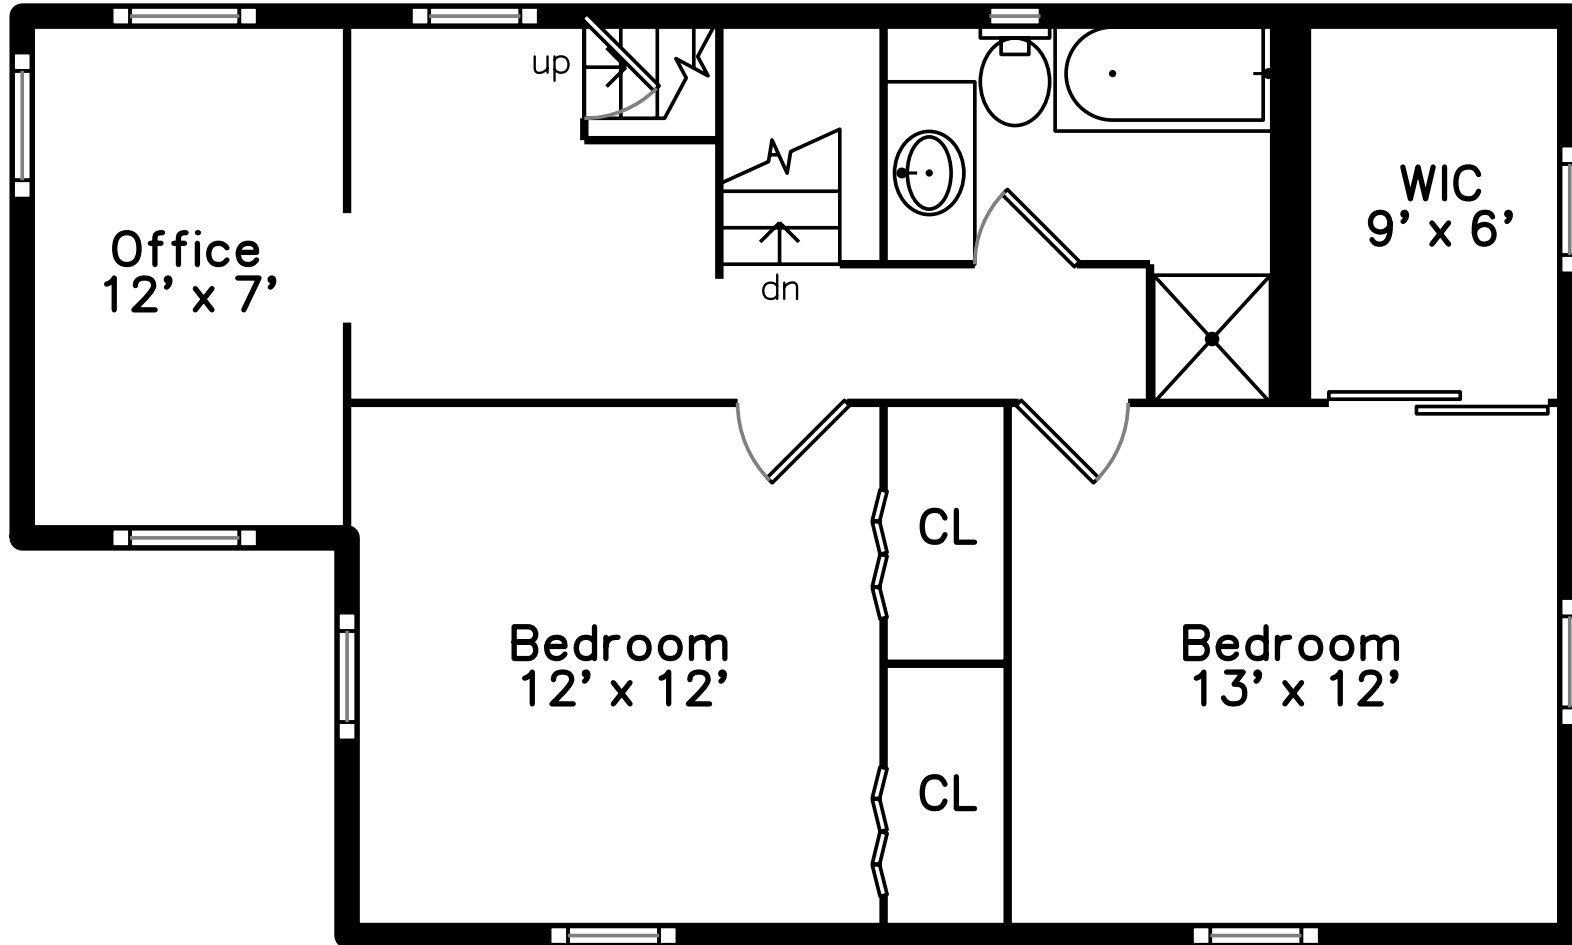

Top

Upper

Main

28 Orange Street  
Boston, MA 02131

PicturePlan by  vis-home  
Measurements may not be 100% accurate.  
Floor plans are provided for convenience only.  
Room sizes are not used to calculate area.

# Upper

# Main

Outside

Outside

Back

Foyer

Living Room

Living Room

Kitchen Dining

Dining Room

Kitchen

Kitchen

Kitchen

Bedroom

Bedroom

Bedroom

Bedroom