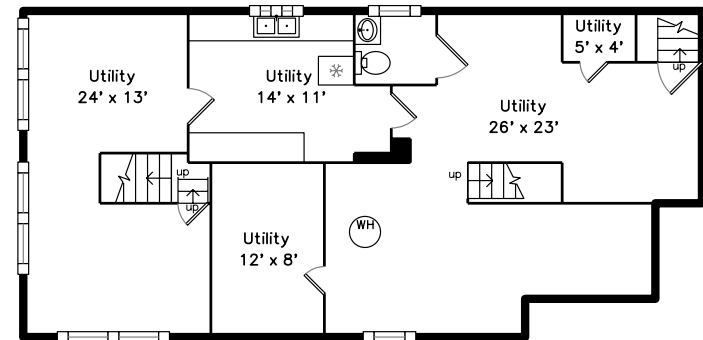

Top

Main

Upper

Basement

31 Kilburn Road
Belmont, MA 02478

PicturePlan by  vis-home

Measurements may not be 100% accurate.

Floor plans are provided for convenience only.

Room sizes are not used to calculate area.

Top

Upper

Main

Basement

Outside

Outside

Back

Library

Dining Room

Bathroom

Master Bedroom

Landing

Master Bathroom

Bedroom