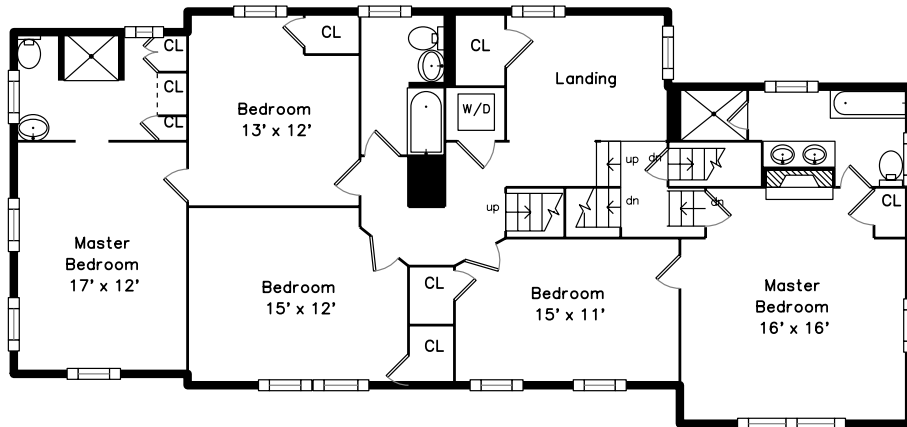

Top

Main

Upper

Basement

31 Kilburn Road
Belmont, MA 02478

PicturePlan by  vis-home

Measurements may not be 100% accurate.

Floor plans are provided for convenience only.

Room sizes are not used to calculate area.

Top

Upper

Main

Basement

Outside

Outside

Back

Back

Back

Back

Garage

Garage

Living Room

Family Room

Breakfast

Library

Dining Room

Bathroom

Master Bedroom

Landing

Master Bathroom

Bedroom