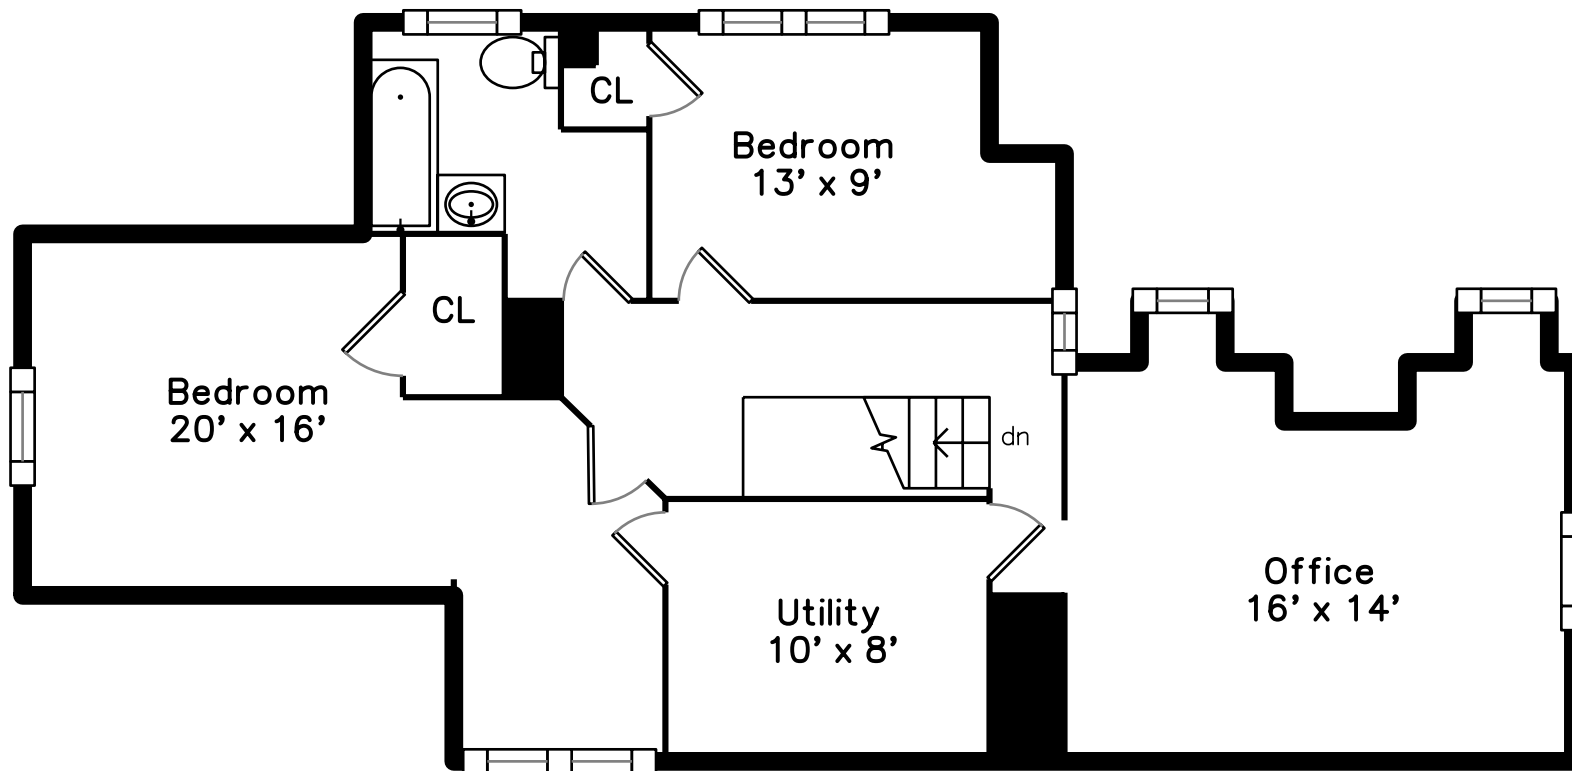

Top

Main

Upper

Basement

31 Kilburn Road
Belmont, MA 02478

PicturePlan by  vis-home

Measurements may not be 100% accurate.

Floor plans are provided for convenience only.

Room sizes are not used to calculate area.

Top

Upper

Main

Basement

Outside

Outside

Back

Back

Back

Back

Garage

Garage

Living Room

Family Room

Breakfast

Library

Dining Room

Bathroom

Master Bedroom

Landing

Master Bathroom

Bedroom