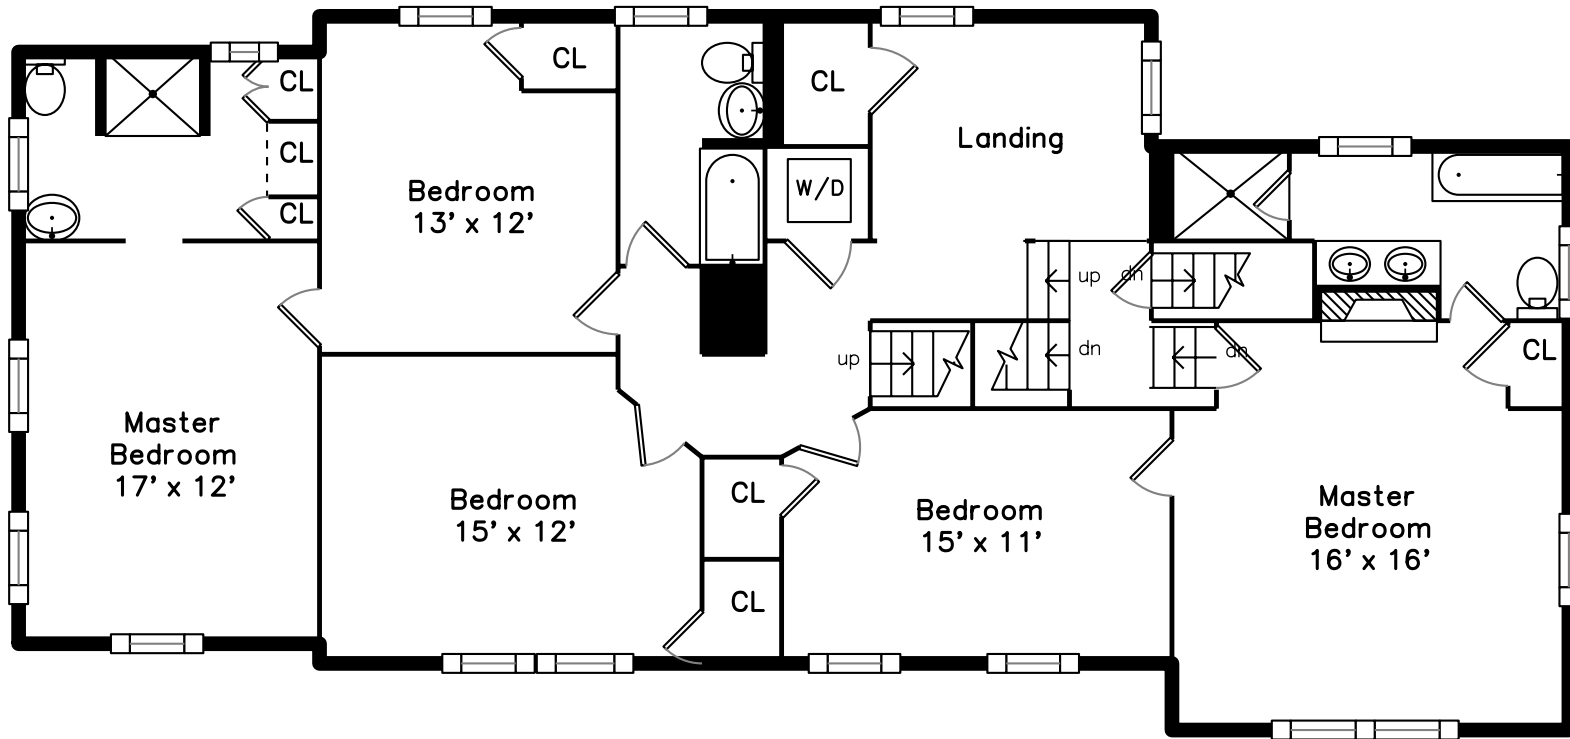

Top

Main

Upper

Basement

31 Kilburn Road
Belmont, MA 02478

PicturePlan by  vis-home

Measurements may not be 100% accurate.

Floor plans are provided for convenience only.

Room sizes are not used to calculate area.

Top

Upper

Main

Basement

Outside

Outside

Back

Back

Back

Back

Garage

Garage

Living Room

Family Room

Breakfast

Library

Dining Room

Bathroom

Master Bedroom

Landing

Master Bathroom

Bedroom