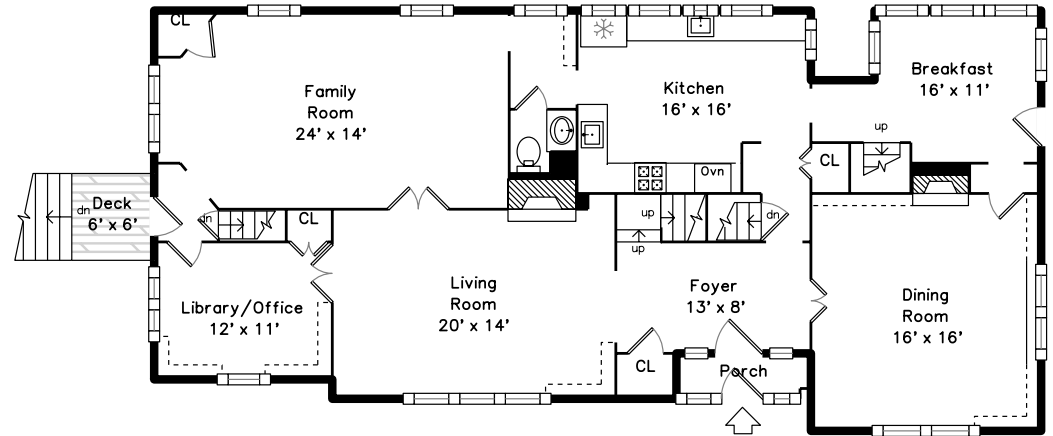

Top

Main

Upper

Basement

31 Kilburn Road
Belmont, MA 02478

PicturePlan by  vis-home

Measurements may not be 100% accurate.

Floor plans are provided for convenience only.

Room sizes are not used to calculate area.

Top

Upper

Main

Basement

Outside

Outside

Back

Back

Back

Back

Garage

Garage

Living Room

Family Room

Breakfast

Library

Dining Room

Bathroom

Master Bedroom

Landing

Master Bathroom

Bedroom