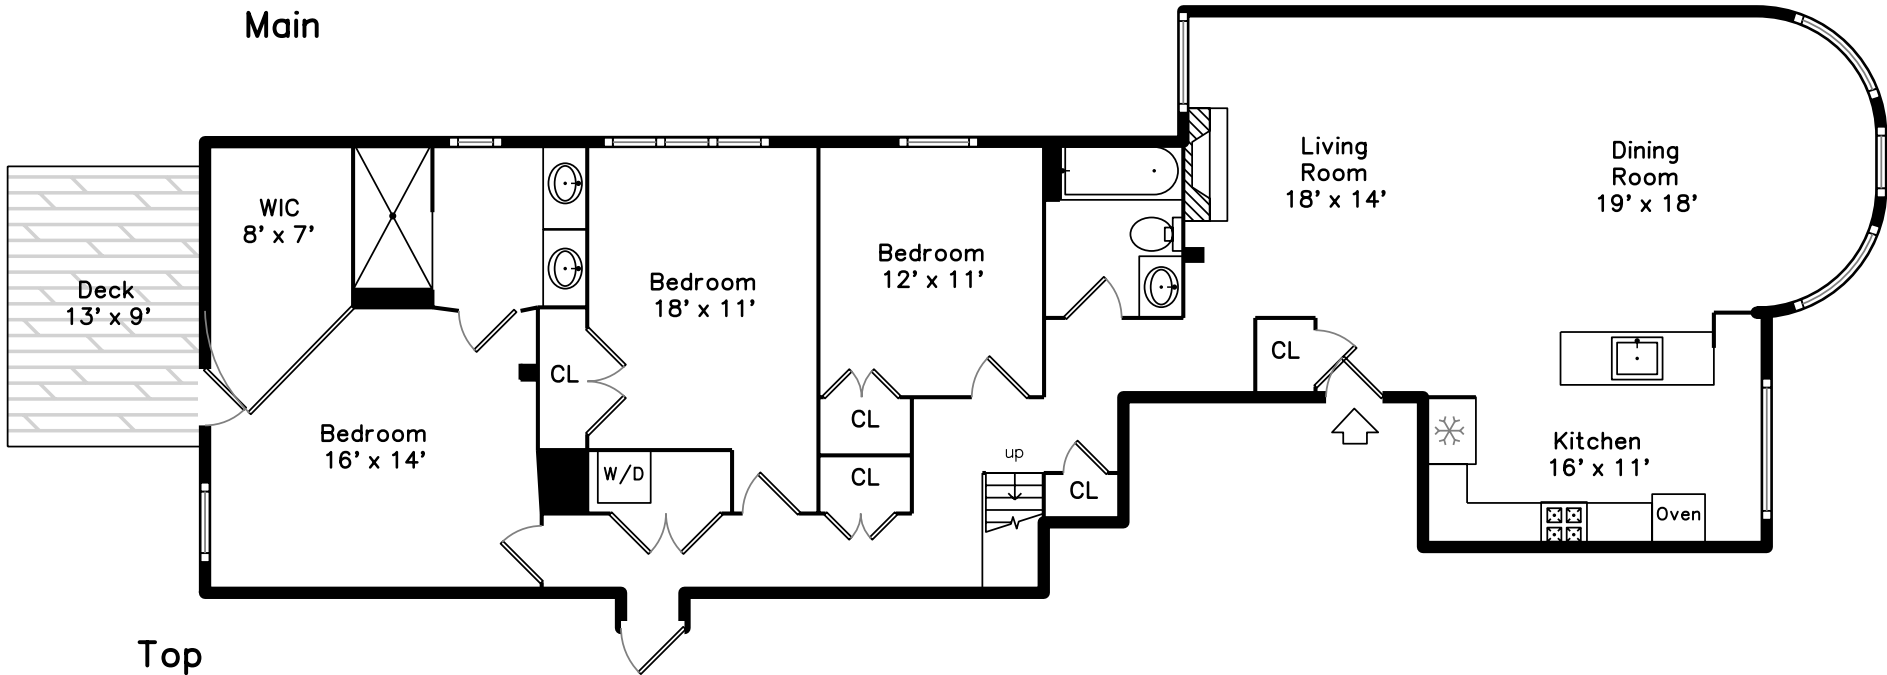

Main

Top

1824 Beacon Street #7  
Brookline, MA 02445

PicturePlan by  vis-home

Measurements may not be 100% accurate.  
Floor plans are provided for convenience only.  
Room sizes are not used to calculate area.

# Top

Main

3D View – TopDown

3D View – TopDown