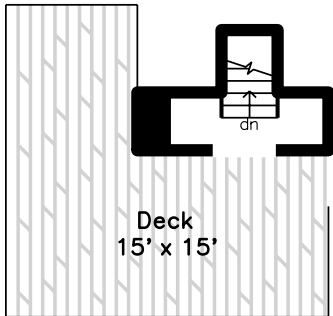

Main

Top

1824 Beacon Street #7  
Brookline, MA 02445

PicturePlan by  vis-home

Measurements may not be 100% accurate.  
Floor plans are provided for convenience only.  
Room sizes are not used to calculate area.

# Top

Main

3D View – TopDown

3D View – TopDown