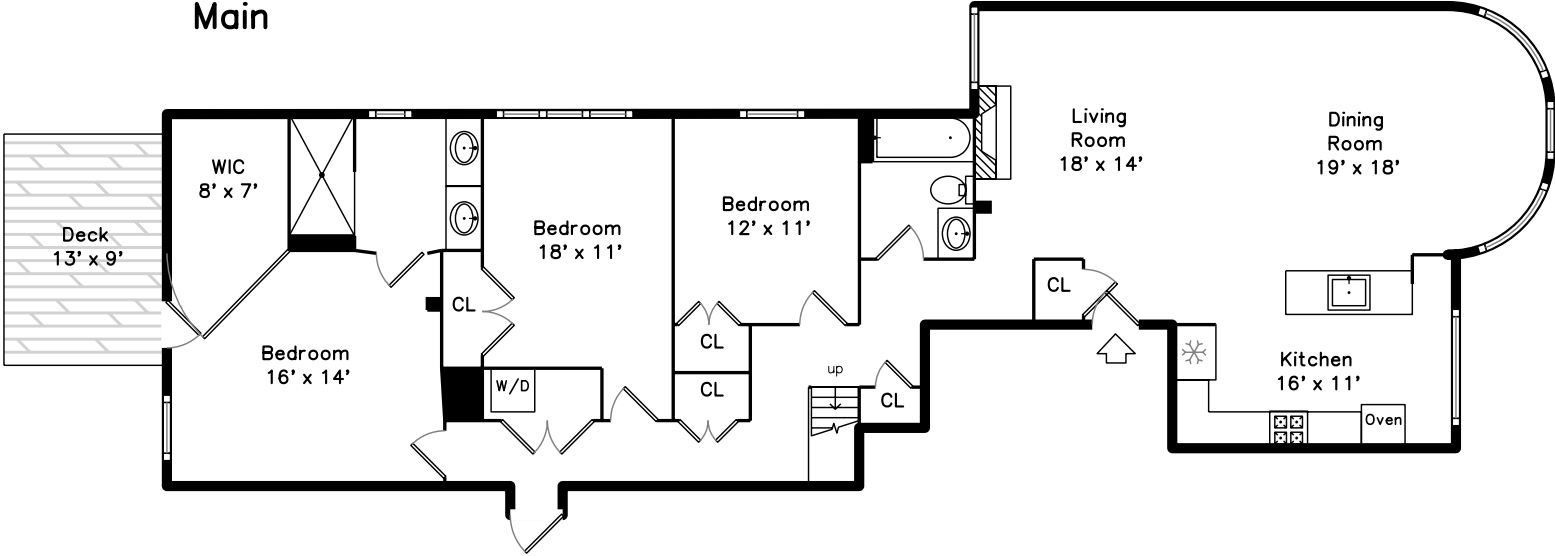

Main

Top

1824 Beacon Street #7  
Brookline, MA 02445

PicturePlan by  vis-home

Measurements may not be 100% accurate.  
Floor plans are provided for convenience only.  
Room sizes are not used to calculate area.

# Top

Main

3D View – TopDown

3D View – TopDown