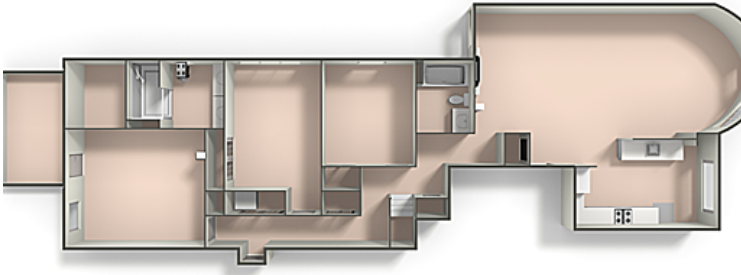

Main

Top

1824 Beacon Street #7  
Brookline, MA 02445

PicturePlan by  vis-home

Measurements may not be 100% accurate.  
Floor plans are provided for convenience only.  
Room sizes are not used to calculate area.

# Top

Main

3D View – TopDown

3D View – TopDown