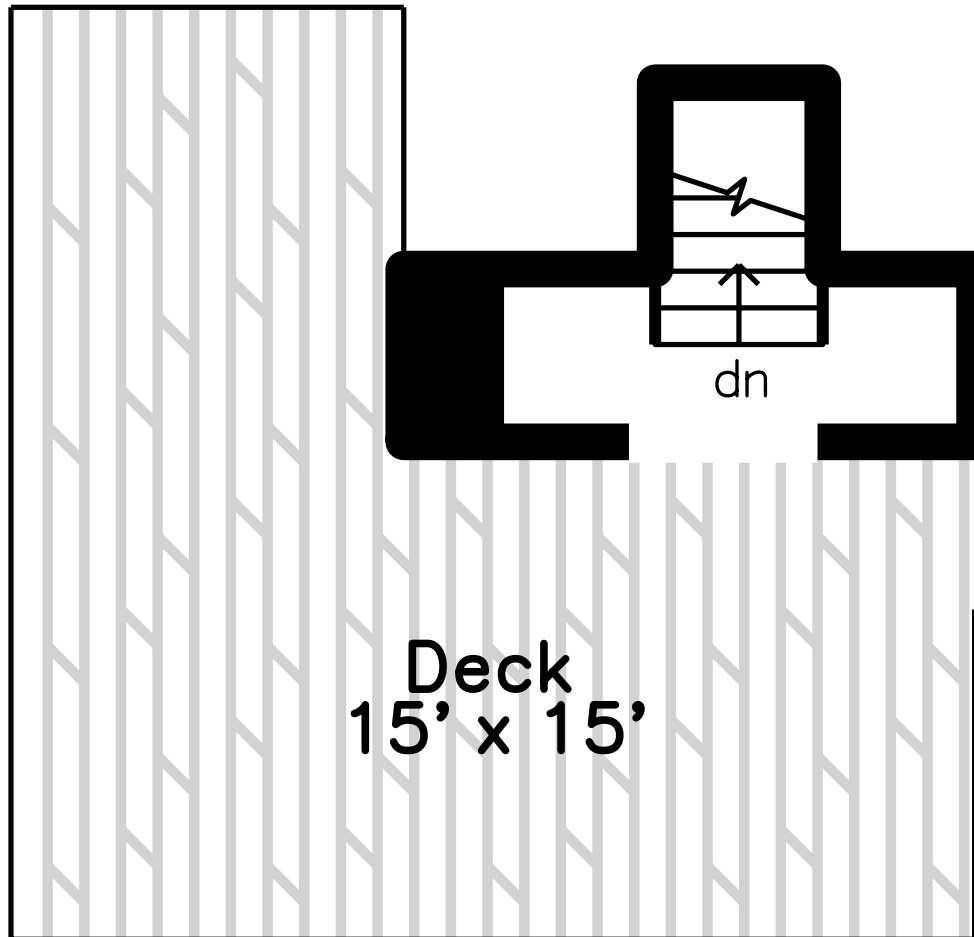

Main

Top

1824 Beacon Street #7  
Brookline, MA 02445

PicturePlan by  vis-home

Measurements may not be 100% accurate.  
Floor plans are provided for convenience only.  
Room sizes are not used to calculate area.

# Top

Main

3D View – TopDown

3D View – TopDown