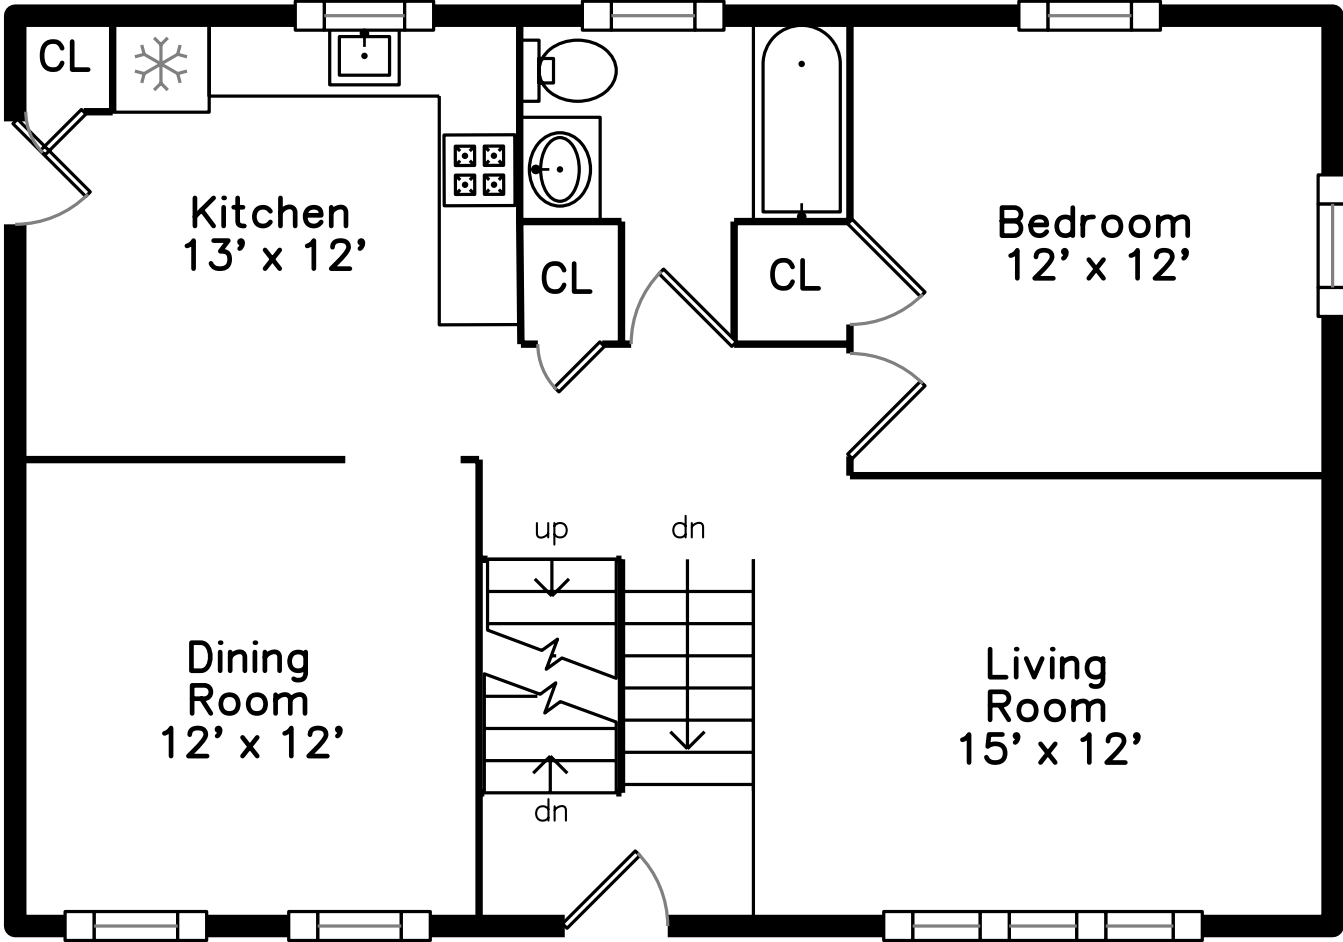

Upper

Lower

Main

1 Brentwood Place Billerica, MA 01821

PicturePlan by  vis-home

Measurements may not be 100% accurate.
Floor plans are provided for convenience only.
Room sizes are not used to calculate area.

Upper

Main

Lower

Outside

Outside

Outside

Outside

Outside

Outside

Outside

Outside

Hall

Living Room

Living Room

Living Room

Dining Room

Dining Room

Kitchen

Kitchen

Kitchen

Bedroom

Bedroom

Bathroom

Bedroom