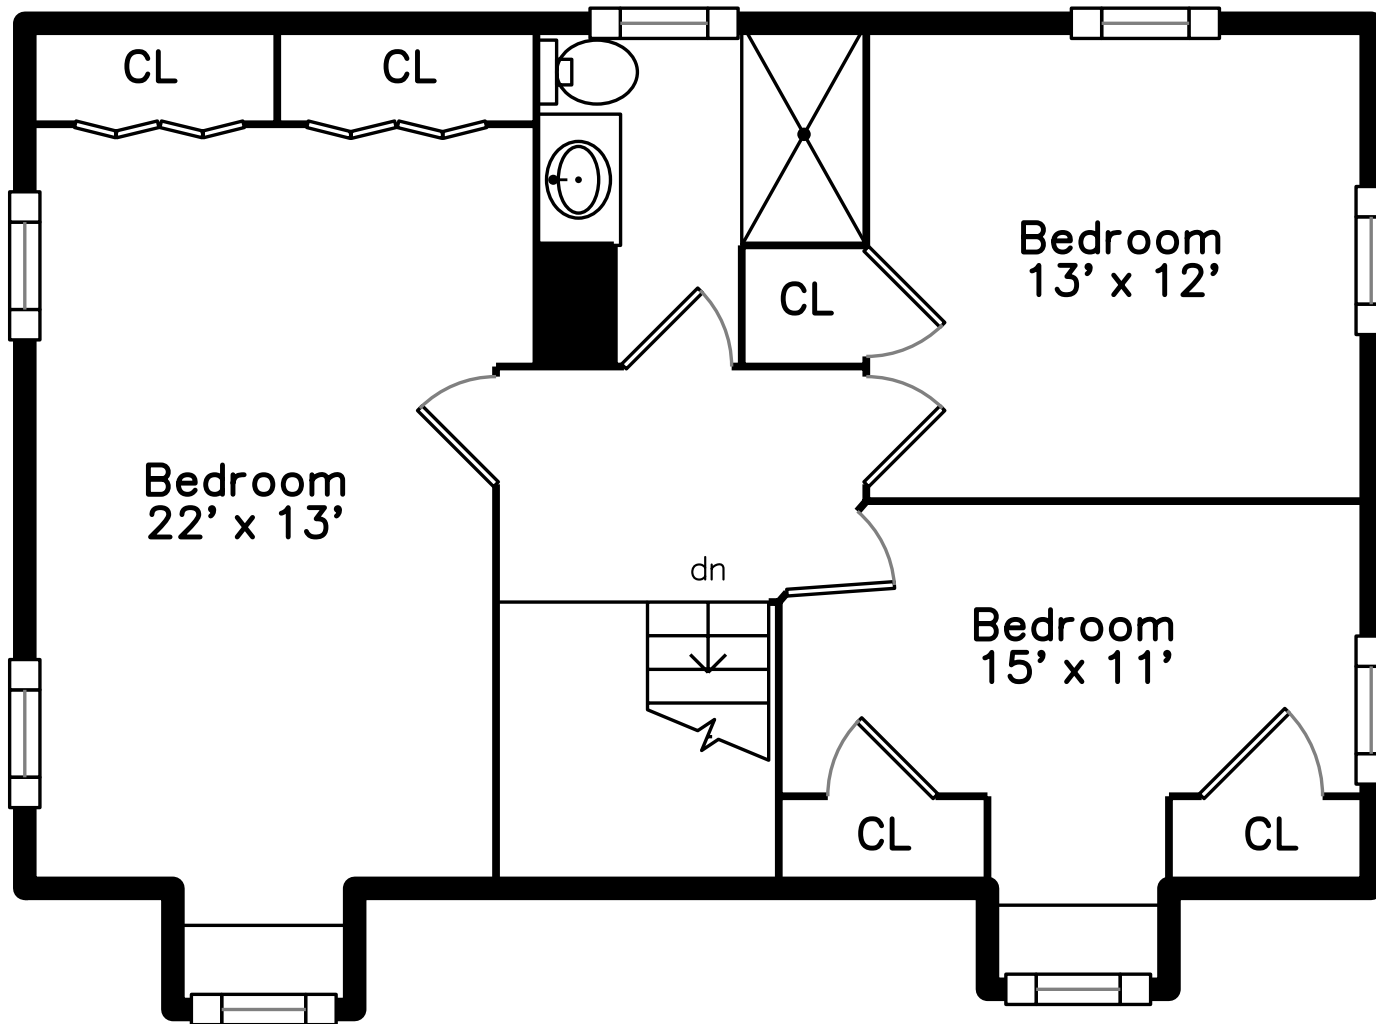

Upper

Lower

Main

1 Brentwood Place Billerica, MA 01821

PicturePlan by  vis-home

Measurements may not be 100% accurate.
Floor plans are provided for convenience only.
Room sizes are not used to calculate area.

Upper

Main

Lower

Outside

Outside

Outside

Outside

Outside

Outside

Outside

Outside

Hall

Living Room

Living Room

Living Room

Dining Room

Dining Room

Kitchen

Kitchen

Kitchen

Bedroom

Bedroom

Bathroom

Bedroom