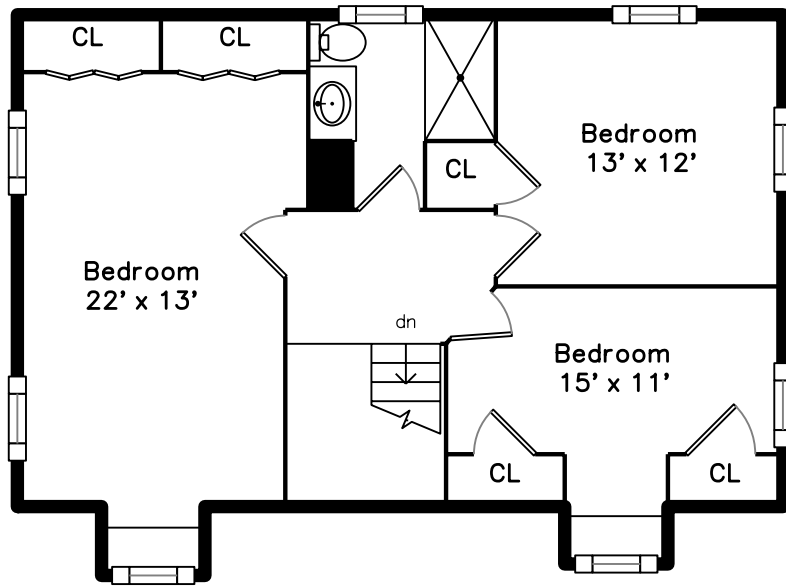

Upper

Lower

Main

1 Brentwood Place Billerica, MA 01821

PicturePlan by  vis-home

Measurements may not be 100% accurate.
Floor plans are provided for convenience only.
Room sizes are not used to calculate area.

Upper

Main

Lower

Outside

Outside

Outside

Outside

Outside

Dining Room

Kitchen

Kitchen

Kitchen

Bedroom

Bedroom

Bathroom

Bedroom

Bedroom

Bedroom

Bedroom

Bedroom

Bedroom

Bedroom

Bathroom

Family Room