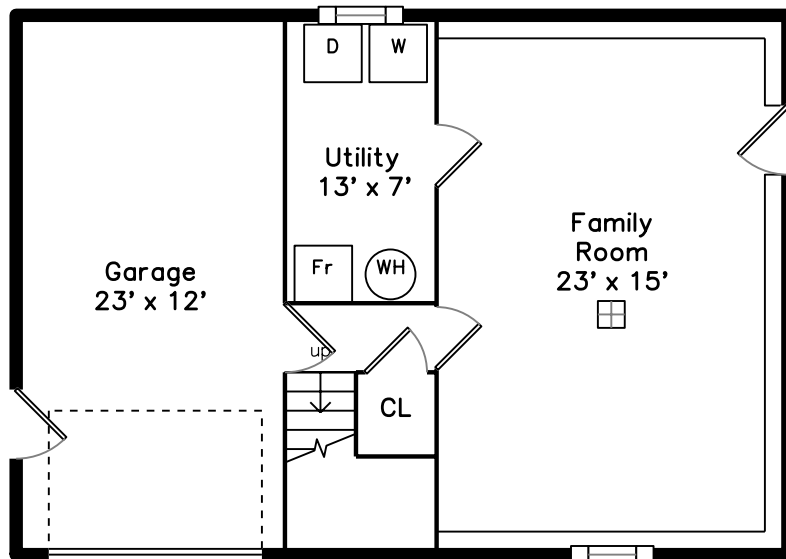

Upper

Lower

Main

1 Brentwood Place Billerica, MA 01821

PicturePlan by  vis-home

Measurements may not be 100% accurate.
Floor plans are provided for convenience only.
Room sizes are not used to calculate area.

Upper

Main

Lower

Outside

Outside

Outside

Outside

Outside

Outside

Outside

Outside

Hall

Living Room

Living Room

Living Room

Dining Room

Dining Room

Kitchen

Kitchen

Kitchen

Bedroom

Bedroom

Bathroom

Bedroom