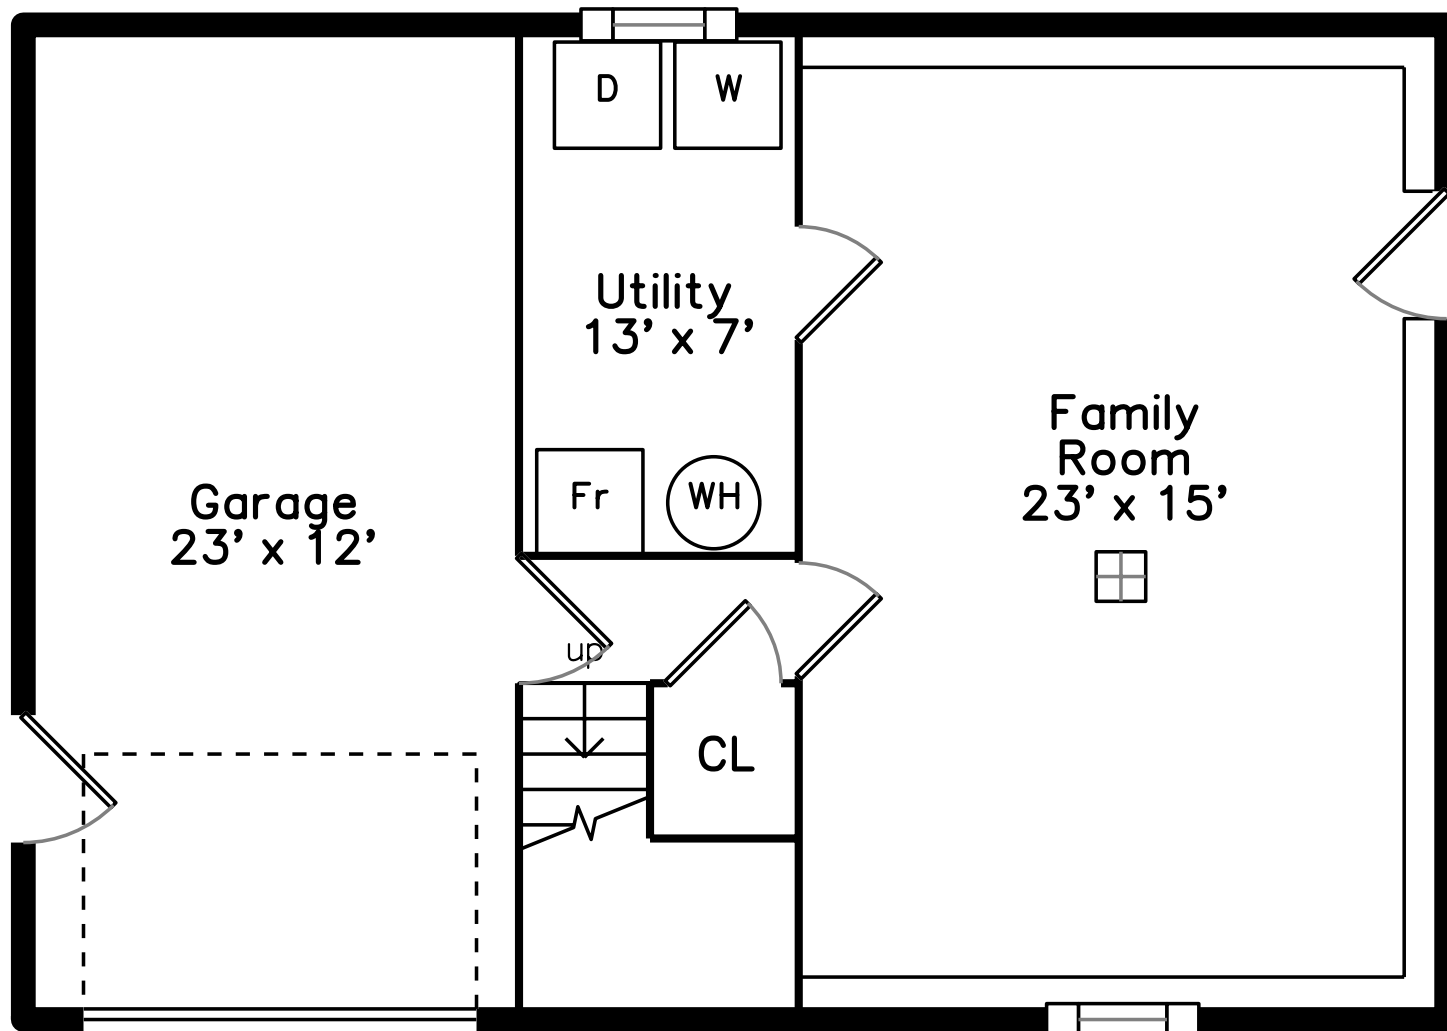

Upper

Lower

Main

1 Brentwood Place Billerica, MA 01821

PicturePlan by  vis-home

Measurements may not be 100% accurate.
Floor plans are provided for convenience only.
Room sizes are not used to calculate area.

Upper

Main

Lower

Outside

Outside

Outside

Outside

Outside

Outside

Outside

Outside

Hall

Living Room

Living Room

Living Room

Dining Room

Dining Room

Kitchen

Kitchen

Kitchen

Bedroom

Bedroom

Bathroom

Bedroom