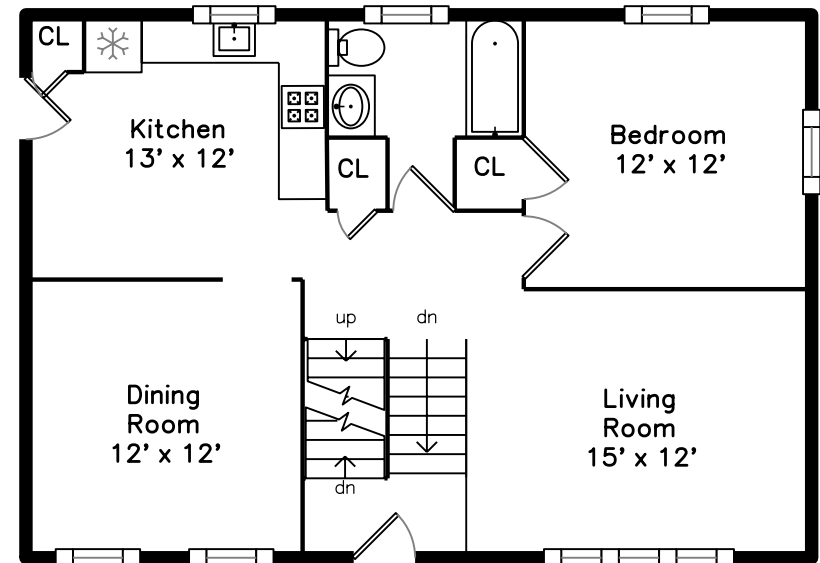

Upper

Lower

Main

1 Brentwood Place Billerica, MA 01821

PicturePlan by  vis-home

Measurements may not be 100% accurate.
Floor plans are provided for convenience only.
Room sizes are not used to calculate area.

Upper

Main

Lower

Outside

Outside

Outside

Outside

Outside

Outside

Outside

Outside

Hall

Living Room

Living Room

Living Room

Dining Room

Dining Room

Kitchen

Kitchen

Kitchen

Bedroom

Bedroom

Bathroom

Bedroom