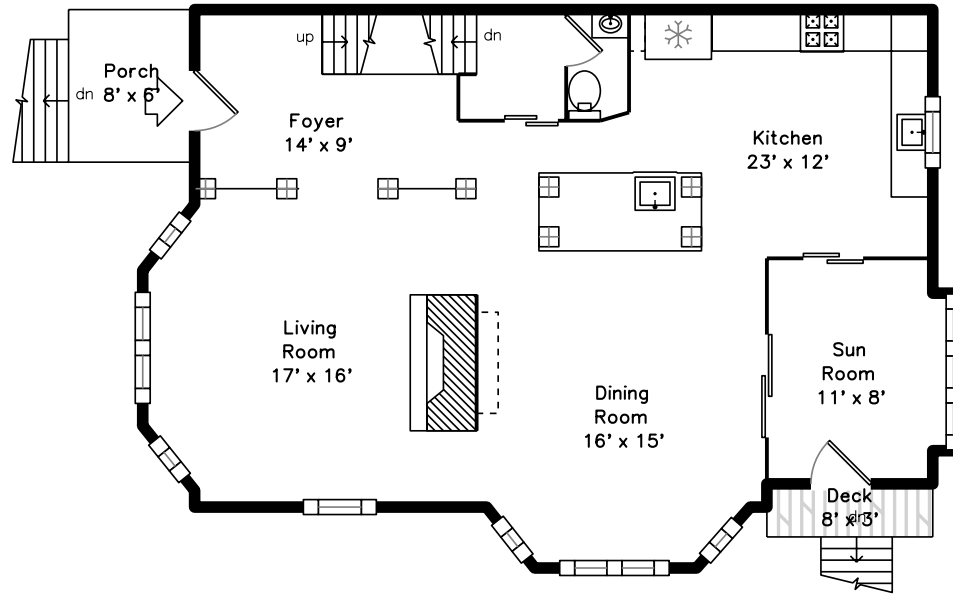

Top

Main

Upper

Lower level

**39 Terrace Avenue
Newton, MA 02461**

PicturePlan by vis-home

Measurements may not be 100% accurate.
Floor plans are provided for convenience only.
Room sizes are not used to calculate area.

Main

Upper

Top

Lower level

Outside

Outside

Back

Back

Back

Foyer

Foyer

Living Room

Living Room

Dining Room

Dining Room

Kitchen

Family Room