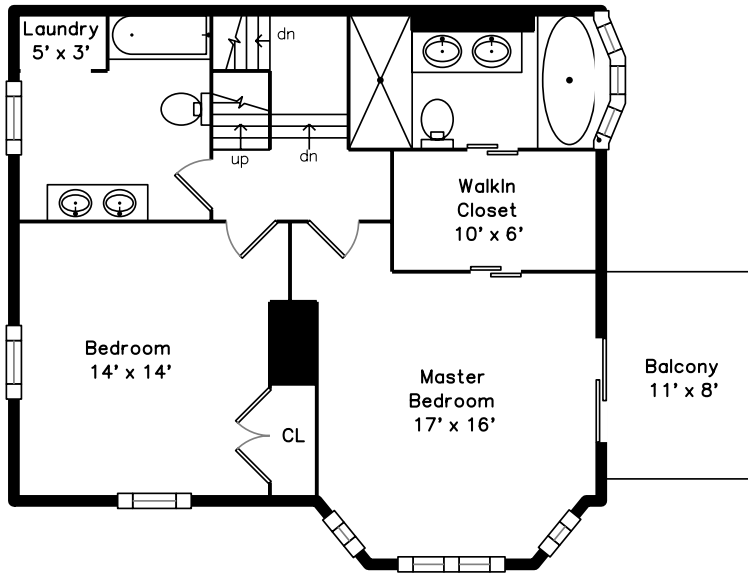

Top

Main

Upper

Lower level

**39 Terrace Avenue
Newton, MA 02461**

PicturePlan by vis-home

Measurements may not be 100% accurate.
Floor plans are provided for convenience only.
Room sizes are not used to calculate area.

Main

Upper

Top

Lower level

Outside

Outside

Back

Back

Back

Foyer

Foyer

Living Room

Living Room

Dining Room

Dining Room

Kitchen

Family Room