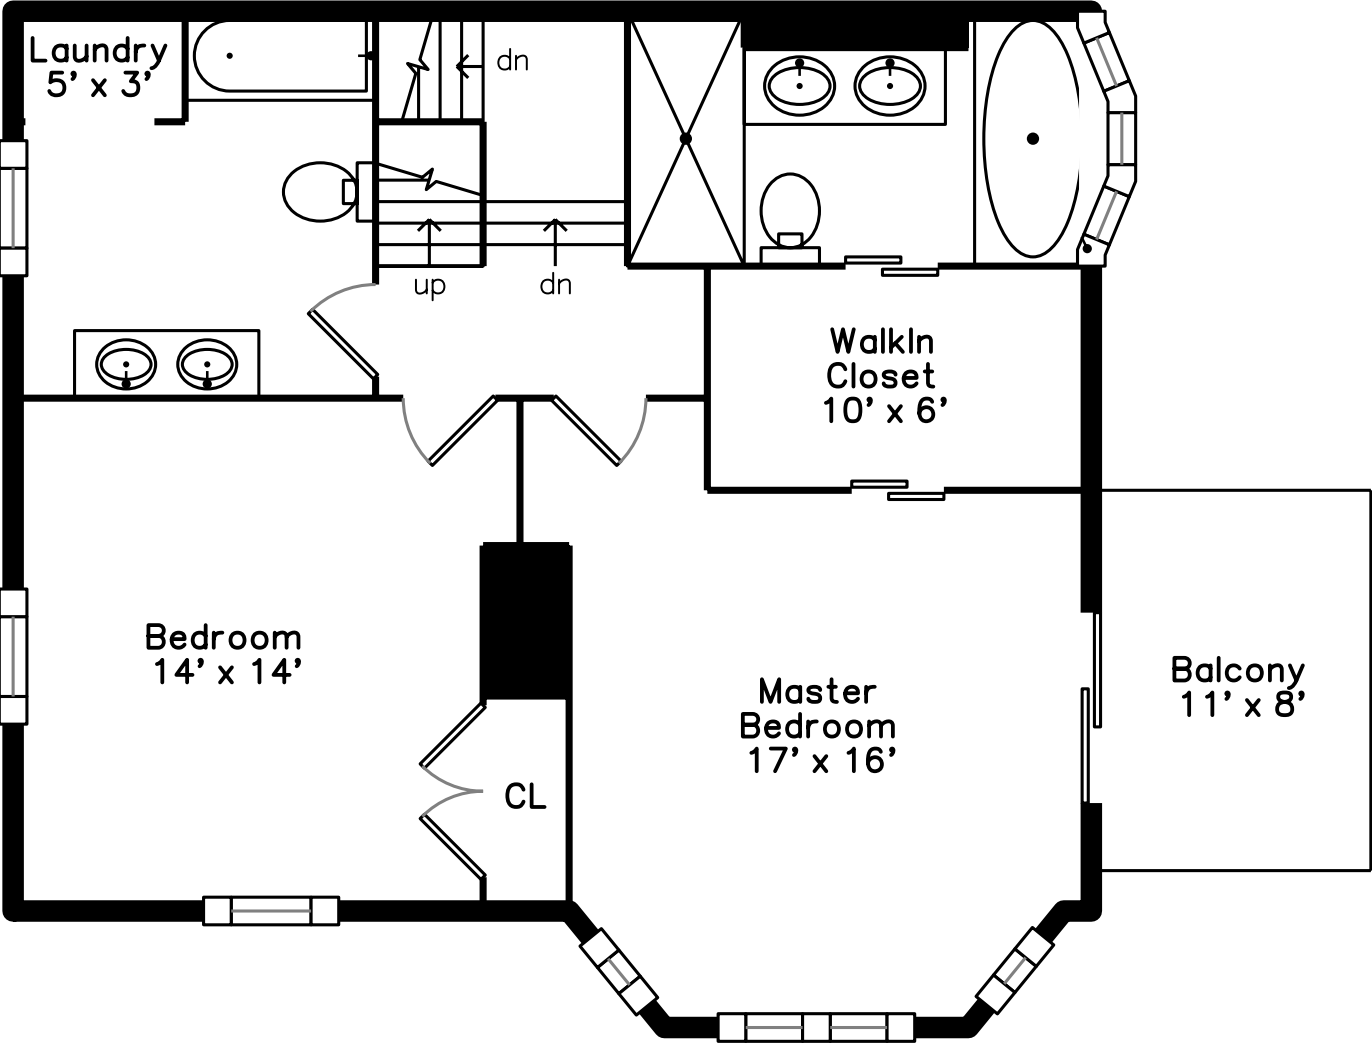

Top

Main

Upper

Lower level

**39 Terrace Avenue
Newton, MA 02461**

PicturePlan by vis-home

Measurements may not be 100% accurate.
Floor plans are provided for convenience only.
Room sizes are not used to calculate area.

Main

Upper

Top

Lower level

Outside

Outside

Back

Back

Back

Foyer

Foyer

Living Room

Living Room

Dining Room

Dining Room

Kitchen

Family Room