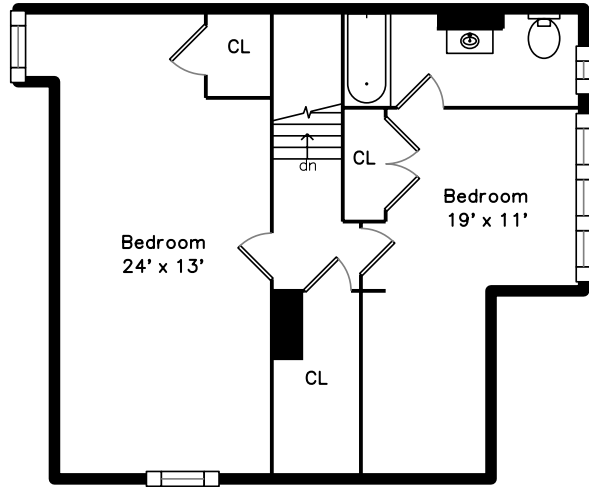

Top

Main

Upper

Lower level

**39 Terrace Avenue
Newton, MA 02461**

PicturePlan by vis-home

Measurements may not be 100% accurate.
Floor plans are provided for convenience only.
Room sizes are not used to calculate area.

Main

Upper

Top

Lower level

Outside

Outside

Back

Back

Back

Foyer

Foyer

Living Room

Living Room

Dining Room

Dining Room

Kitchen

Family Room