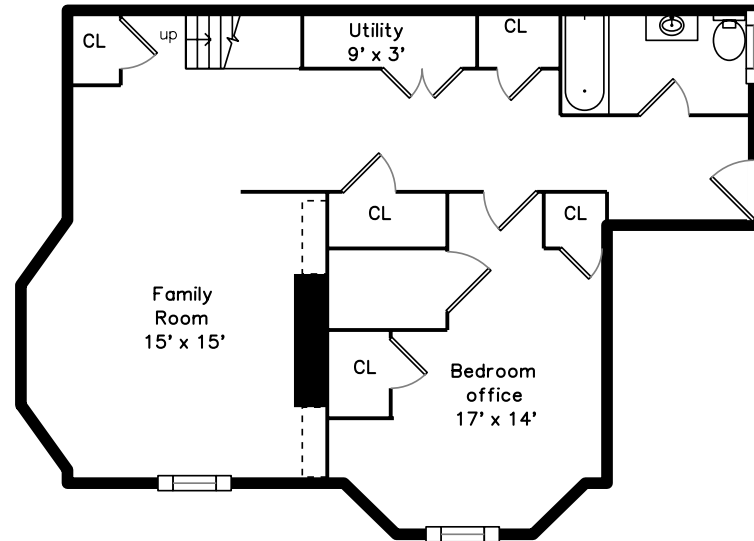

Top

Main

Upper

Lower level

**39 Terrace Avenue
Newton, MA 02461**

PicturePlan by vis-home

Measurements may not be 100% accurate.
Floor plans are provided for convenience only.
Room sizes are not used to calculate area.

Main

Upper

Top

Lower level

Outside

Outside

Back

Back

Back

Foyer

Foyer

Living Room

Living Room

Dining Room

Dining Room

Kitchen

Family Room