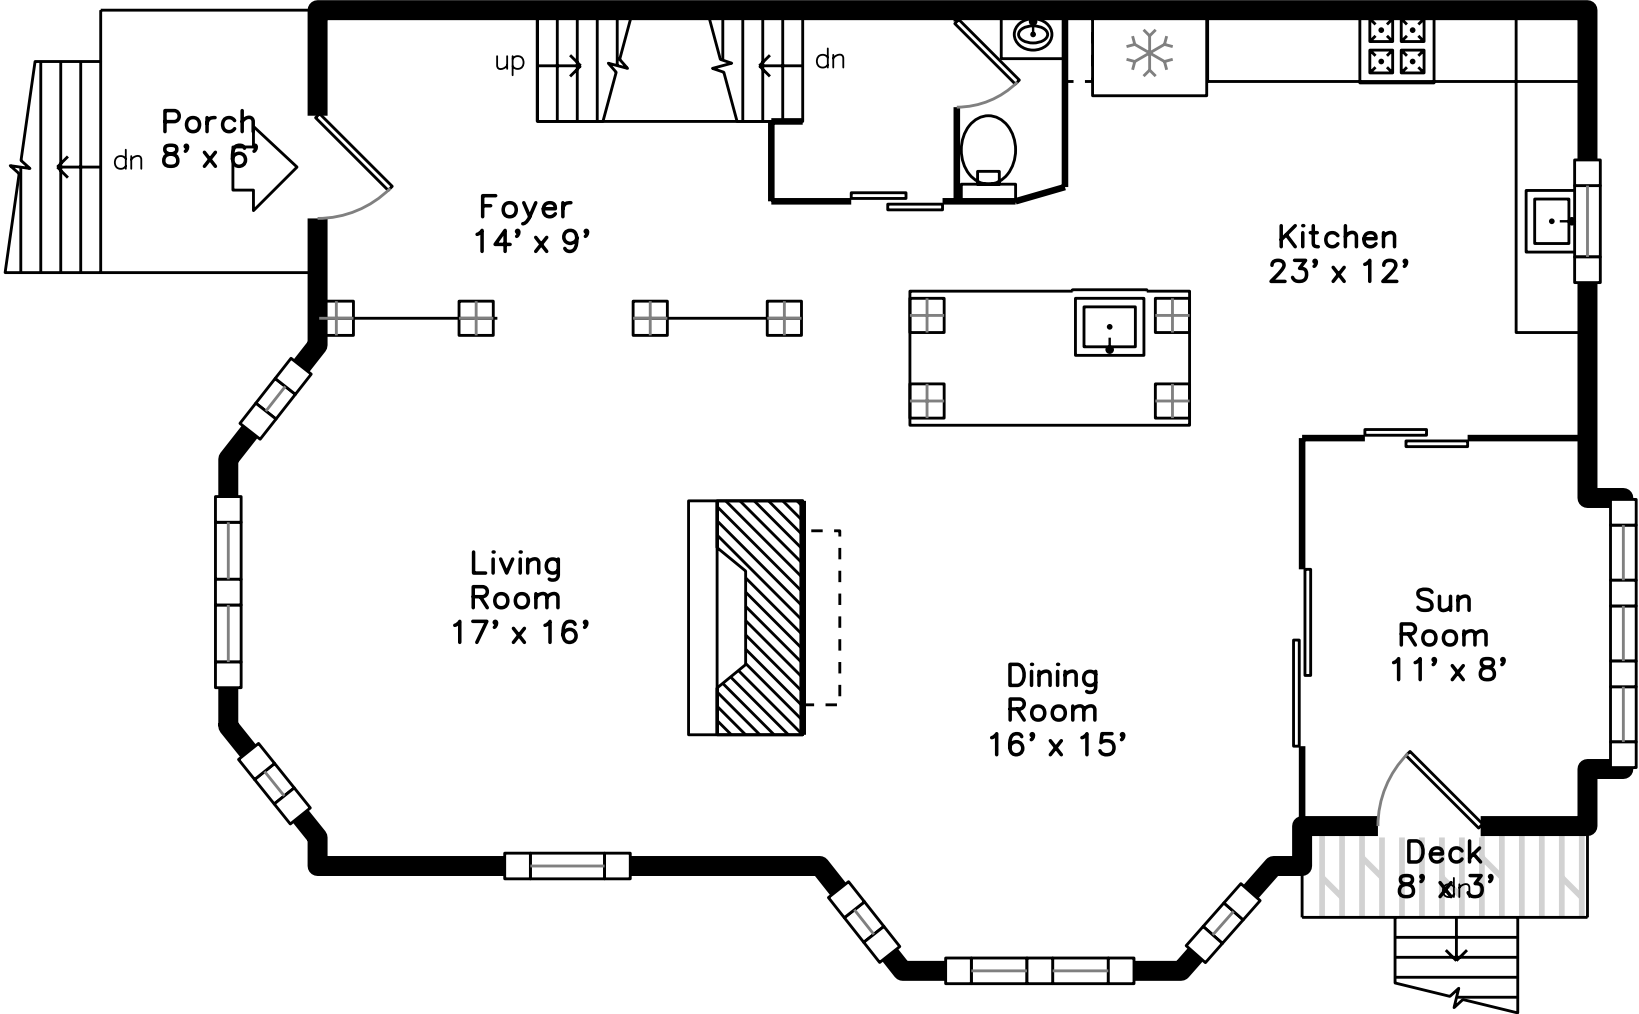

Top

Main

Upper

Lower level

**39 Terrace Avenue
Newton, MA 02461**

PicturePlan by vis-home

Measurements may not be 100% accurate.
Floor plans are provided for convenience only.
Room sizes are not used to calculate area.

Main

Upper

Top

Lower level

Outside

Outside

Back

Back

Back

Foyer

Foyer

Living Room

Living Room

Dining Room

Dining Room

Kitchen

Family Room