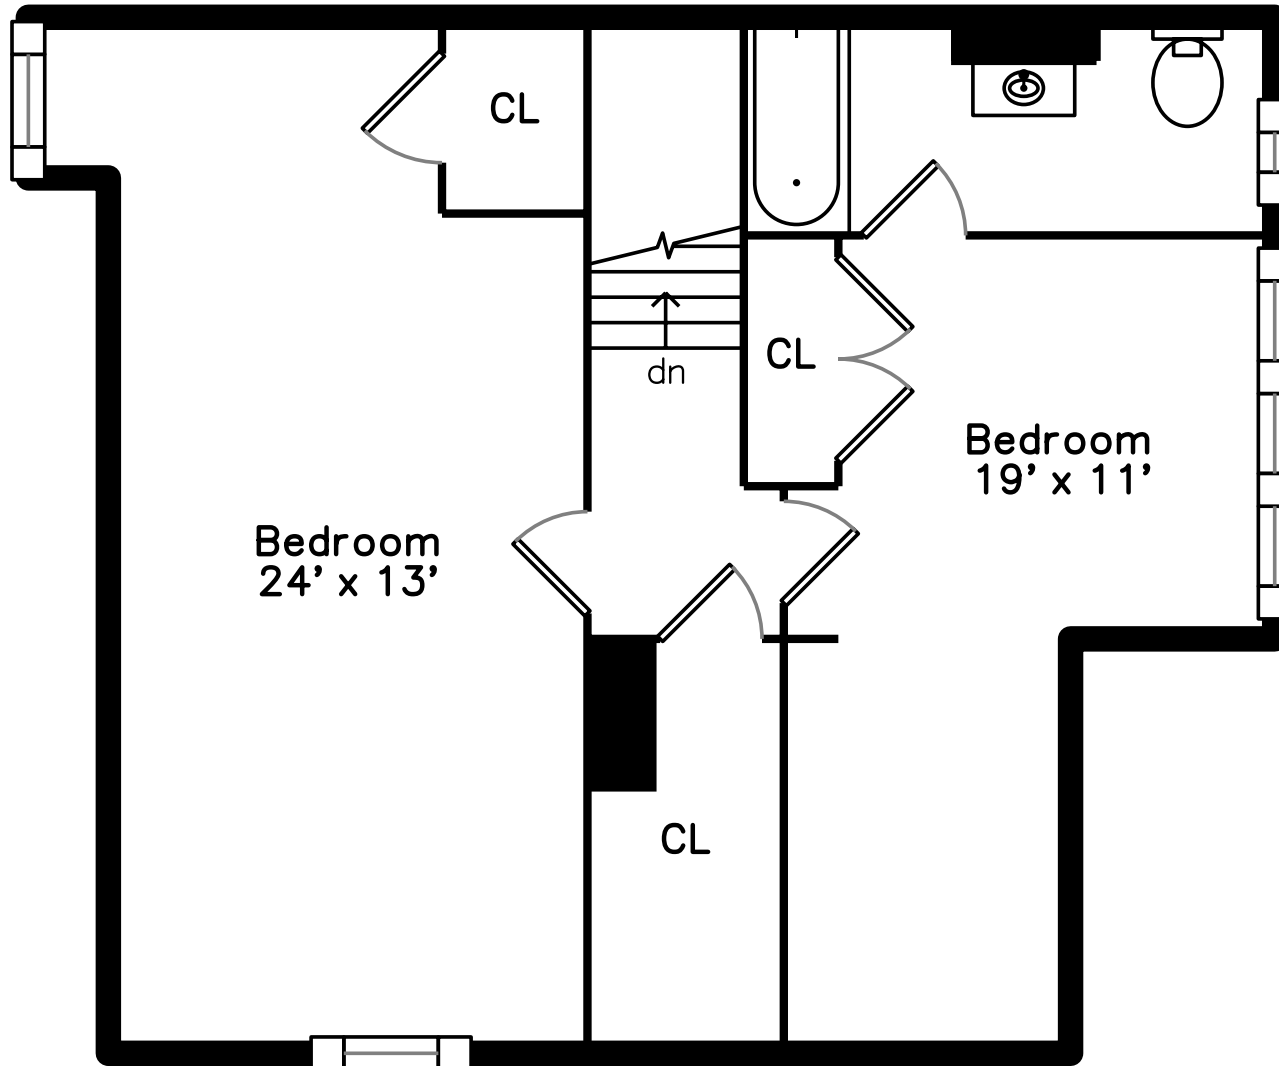

Top

Main

Upper

Lower level

**39 Terrace Avenue
Newton, MA 02461**

PicturePlan by vis-home

Measurements may not be 100% accurate.
Floor plans are provided for convenience only.
Room sizes are not used to calculate area.

Main

Upper

Top

Lower level

Outside

Outside

Back

Back

Back

Foyer

Foyer

Living Room

Living Room

Dining Room

Dining Room

Kitchen

Family Room