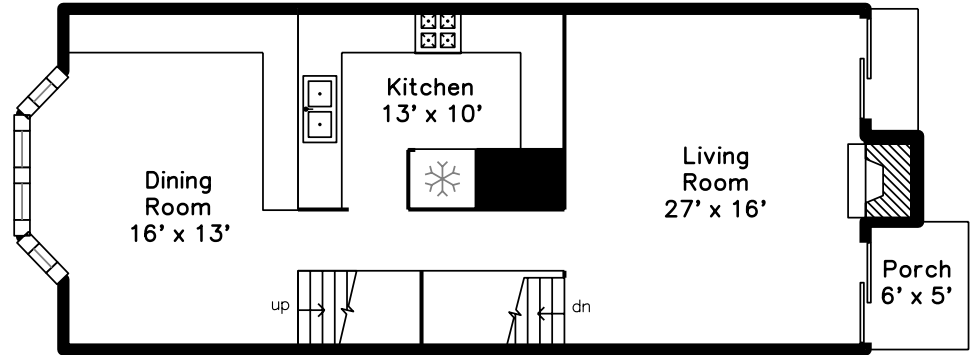

Top

Main

Upper

Lower

39C Bellis Circle
Cambridge, MA 02140

PicturePlan by  vis-home

Measurements may not be 100% accurate.
Floor plans are provided for convenience only.
Room sizes are not used to calculate area.

Top

Upper

Main

Lower

Outside

Bedroom

Bedroom

Bathroom

Living Room

Living Room

Dining Room

Dining Room

Kitchen

Kitchen

Kitchen

Main Bedroom

Main Bedroom

Bedroom

Bedroom

Bathroom

Bathroom

Family Room

Family Room

Back