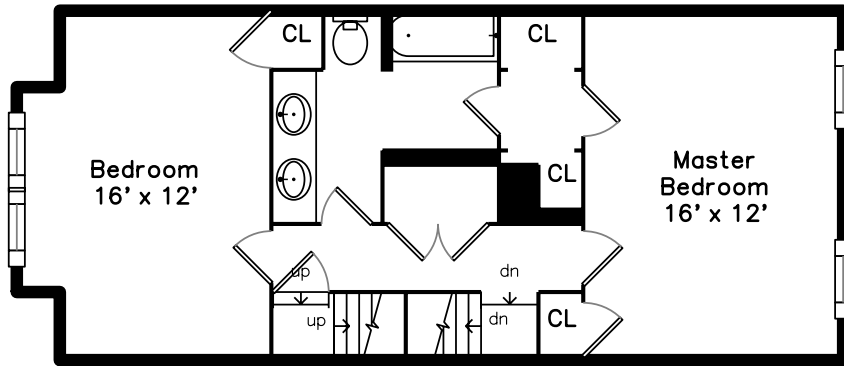

Top

Main

Upper

Lower

39C Bellis Circle
Cambridge, MA 02140

PicturePlan by  vis-home

Measurements may not be 100% accurate.
Floor plans are provided for convenience only.
Room sizes are not used to calculate area.

Top

Upper

Main

Lower

Outside

Bedroom

Bedroom

Bathroom

Living Room

Living Room

Dining Room

Dining Room

Kitchen

Kitchen

Kitchen

Main Bedroom

Main Bedroom

Bedroom

Bedroom

Bathroom

Bathroom

Family Room

Family Room

Back