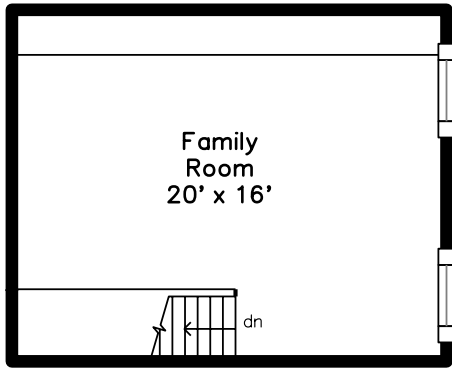

Top

Main

Upper

Lower

39C Bellis Circle
Cambridge, MA 02140

PicturePlan by  vis-home

Measurements may not be 100% accurate.
Floor plans are provided for convenience only.
Room sizes are not used to calculate area.

Top

Upper

Main

Lower

Outside

Bedroom

Bedroom

Bathroom

Living Room

Living Room

Dining Room

Dining Room

Kitchen

Kitchen

Kitchen

Main Bedroom