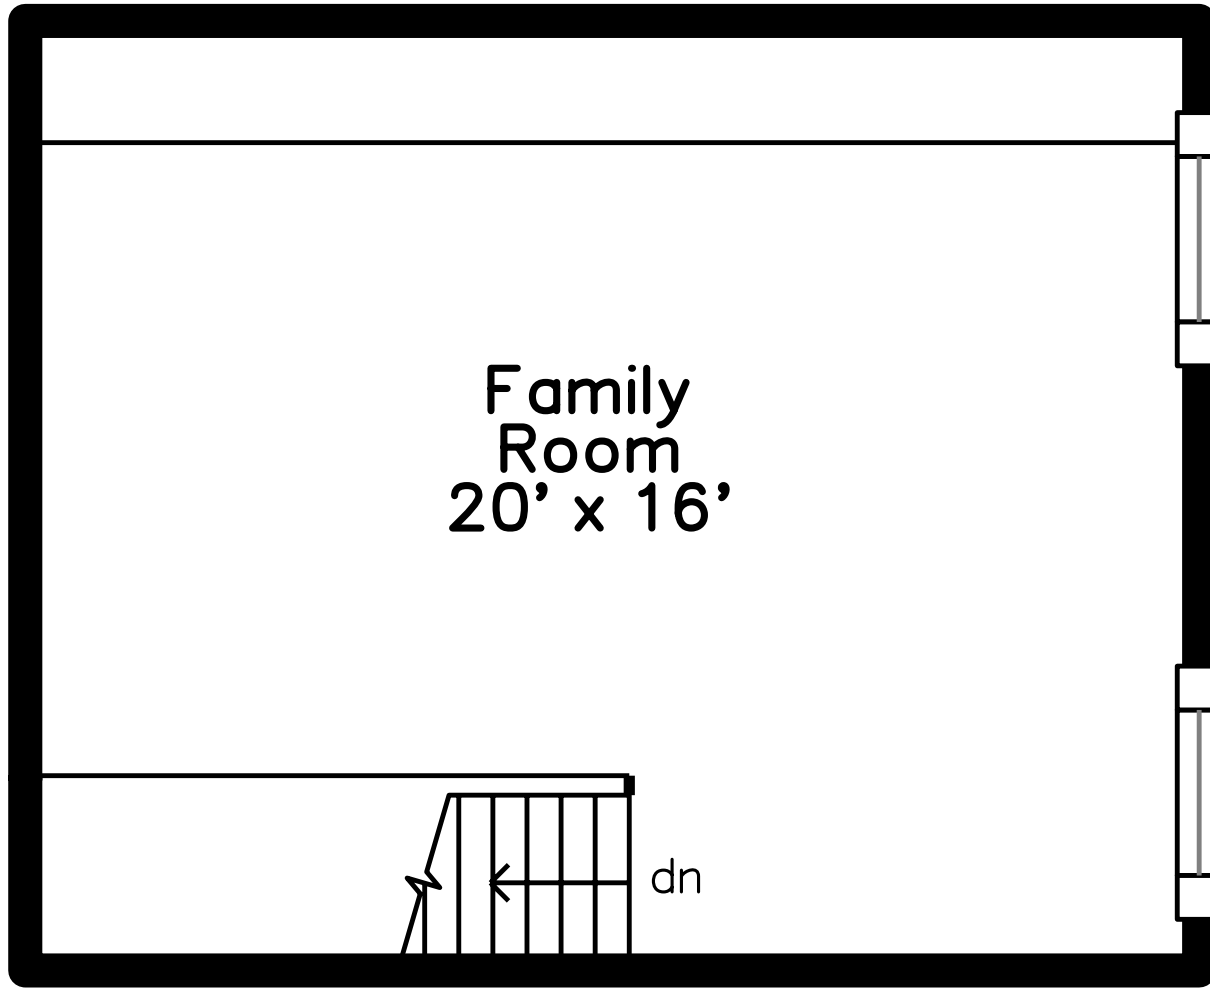

Top

Main

Upper

Lower

39C Bellis Circle
Cambridge, MA 02140

PicturePlan by  vis-home

Measurements may not be 100% accurate.
Floor plans are provided for convenience only.
Room sizes are not used to calculate area.

Top

Upper

Main

Lower

Outside

Bedroom

Bedroom

Bathroom

Living Room

Living Room

Dining Room

Dining Room

Kitchen

Kitchen

Kitchen

Main Bedroom