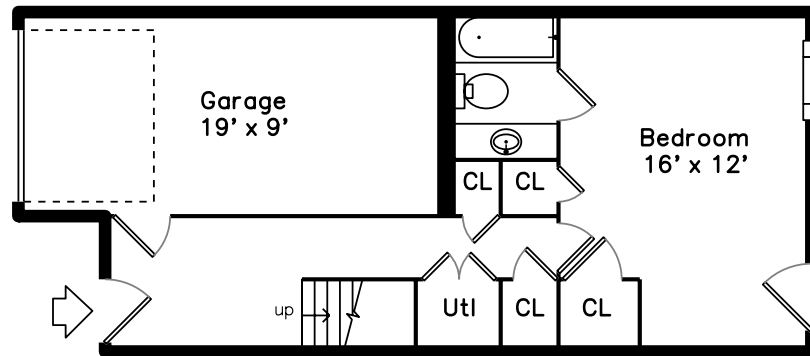

Top

Main

Upper

Lower

39C Bellis Circle
Cambridge, MA 02140

PicturePlan by  vis-home

Measurements may not be 100% accurate.
Floor plans are provided for convenience only.
Room sizes are not used to calculate area.

Top

Upper

Main

Lower

Outside

Bedroom

Bedroom

Bathroom

Living Room

Living Room

Dining Room

Dining Room

Kitchen

Kitchen

Kitchen

Main Bedroom

Main Bedroom

Bedroom

Bedroom

Bathroom

Bathroom

Family Room

Family Room

Back