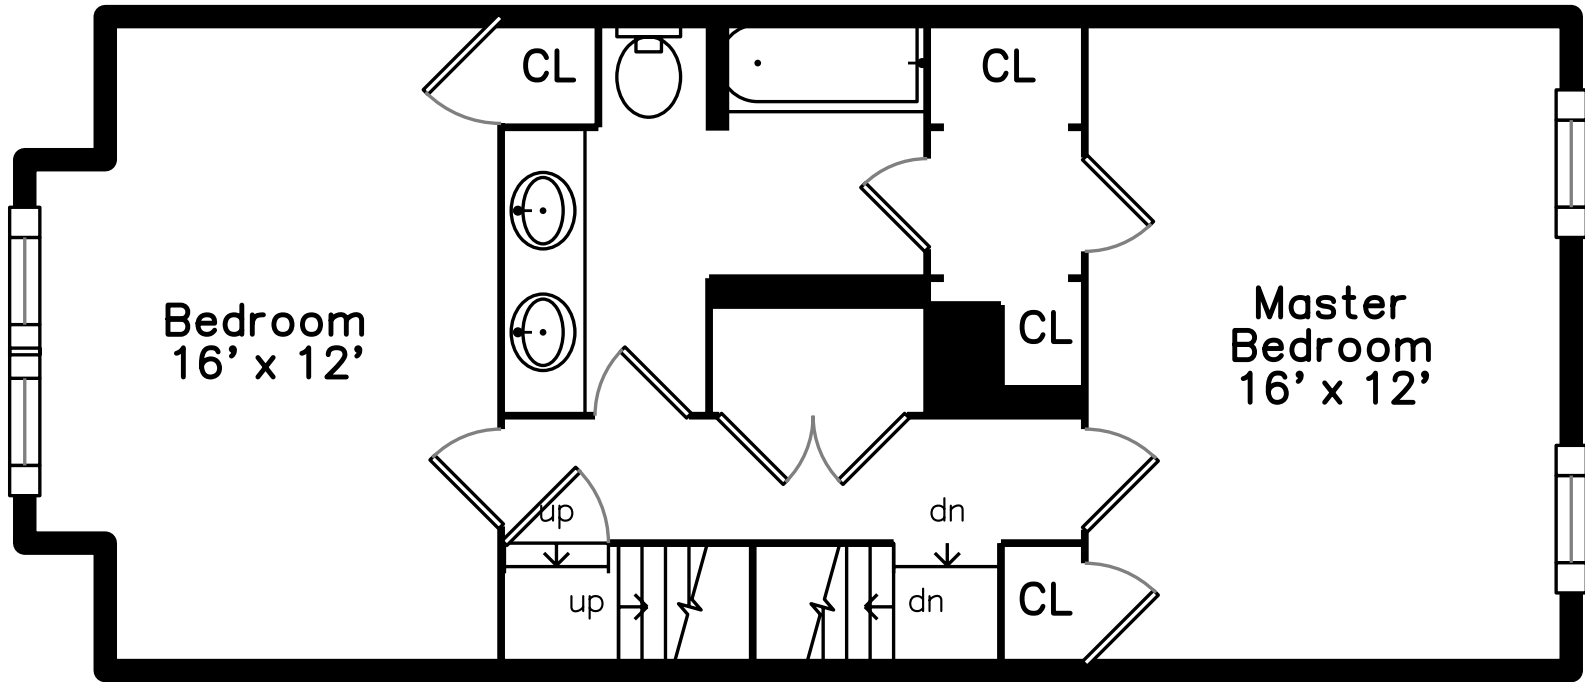

Top

Main

Upper

Lower

39C Bellis Circle
Cambridge, MA 02140

PicturePlan by  vis-home

Measurements may not be 100% accurate.
Floor plans are provided for convenience only.
Room sizes are not used to calculate area.

Top

Upper

Main

Lower

Outside

Bedroom

Bedroom

Bathroom

Living Room

Living Room

Dining Room

Dining Room

Kitchen

Kitchen

Kitchen

Main Bedroom

Main Bedroom

Bedroom

Bedroom

Bathroom

Bathroom

Family Room

Family Room

Back