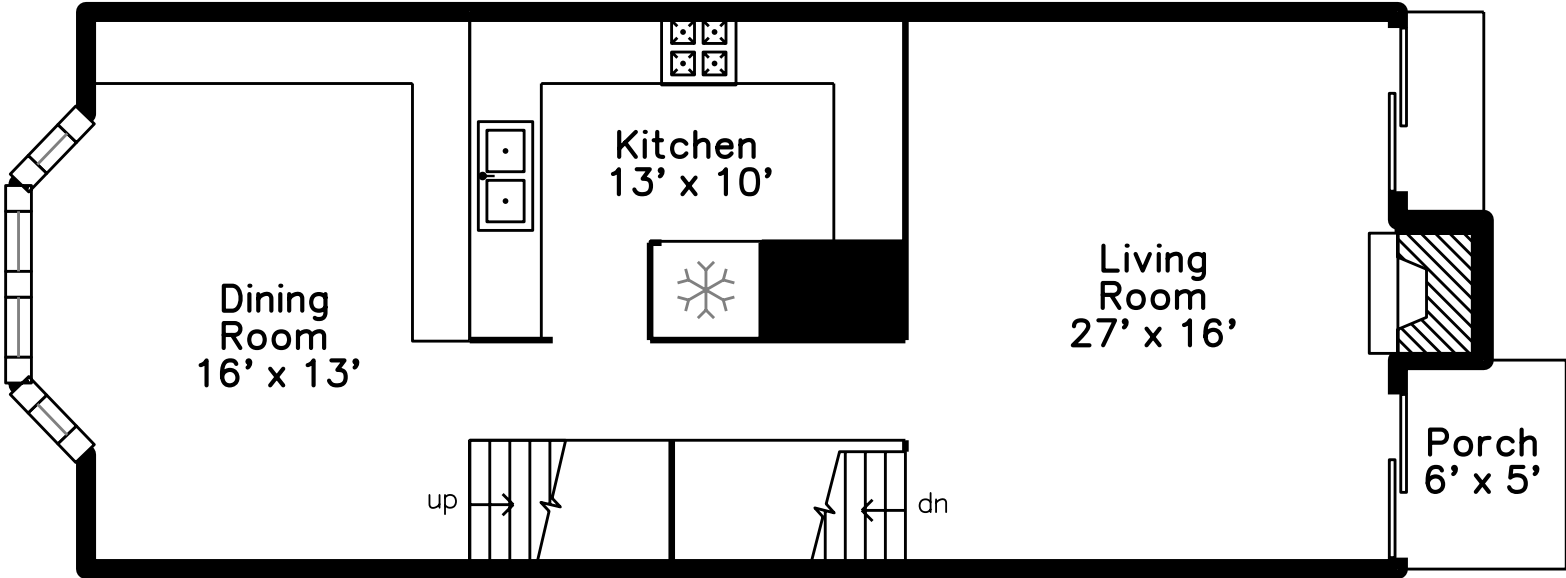

Top

Main

Upper

Lower

39C Bellis Circle
Cambridge, MA 02140

PicturePlan by  vis-home

Measurements may not be 100% accurate.
Floor plans are provided for convenience only.
Room sizes are not used to calculate area.

Top

Upper

Main

Lower

Outside

Bedroom

Bedroom

Bathroom

Living Room

Living Room

Dining Room

Dining Room

Kitchen

Kitchen

Kitchen

Main Bedroom

Main Bedroom

Bedroom

Bedroom

Bathroom

Bathroom

Family Room

Family Room

Back