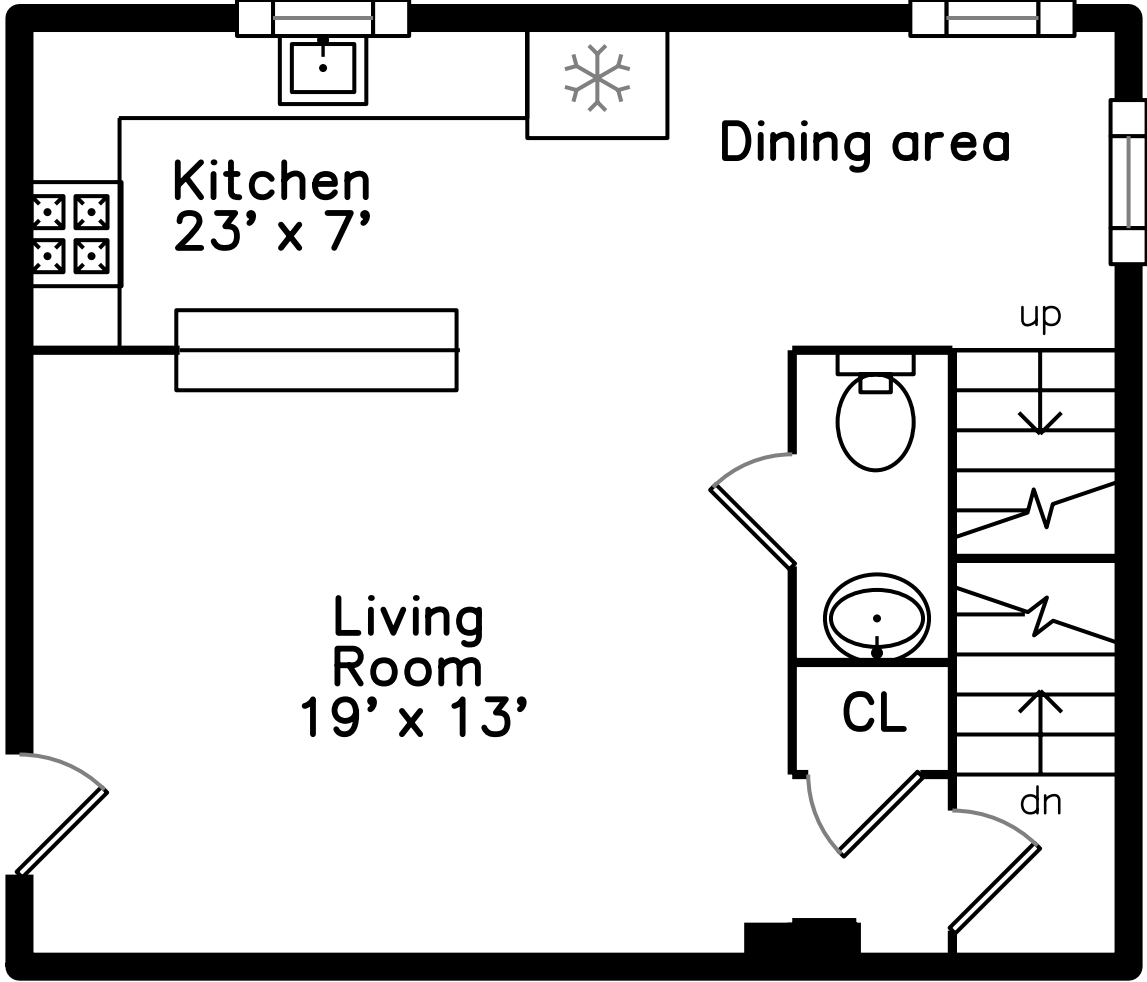

Upper

Main

39 Bacon Street #4
Waltham, MA 02451

PicturePlan by  vis-home

Measurements may not be 100% accurate.

Floor plans are provided for convenience only.

Room sizes are not used to calculate area.

Upper

Main

Outside

Outside

Living Room

Living Room

Living Room

Living Room

Kitchen

Hall

Bedroom

Bedroom

Bedroom

Bathroom

Bathroom