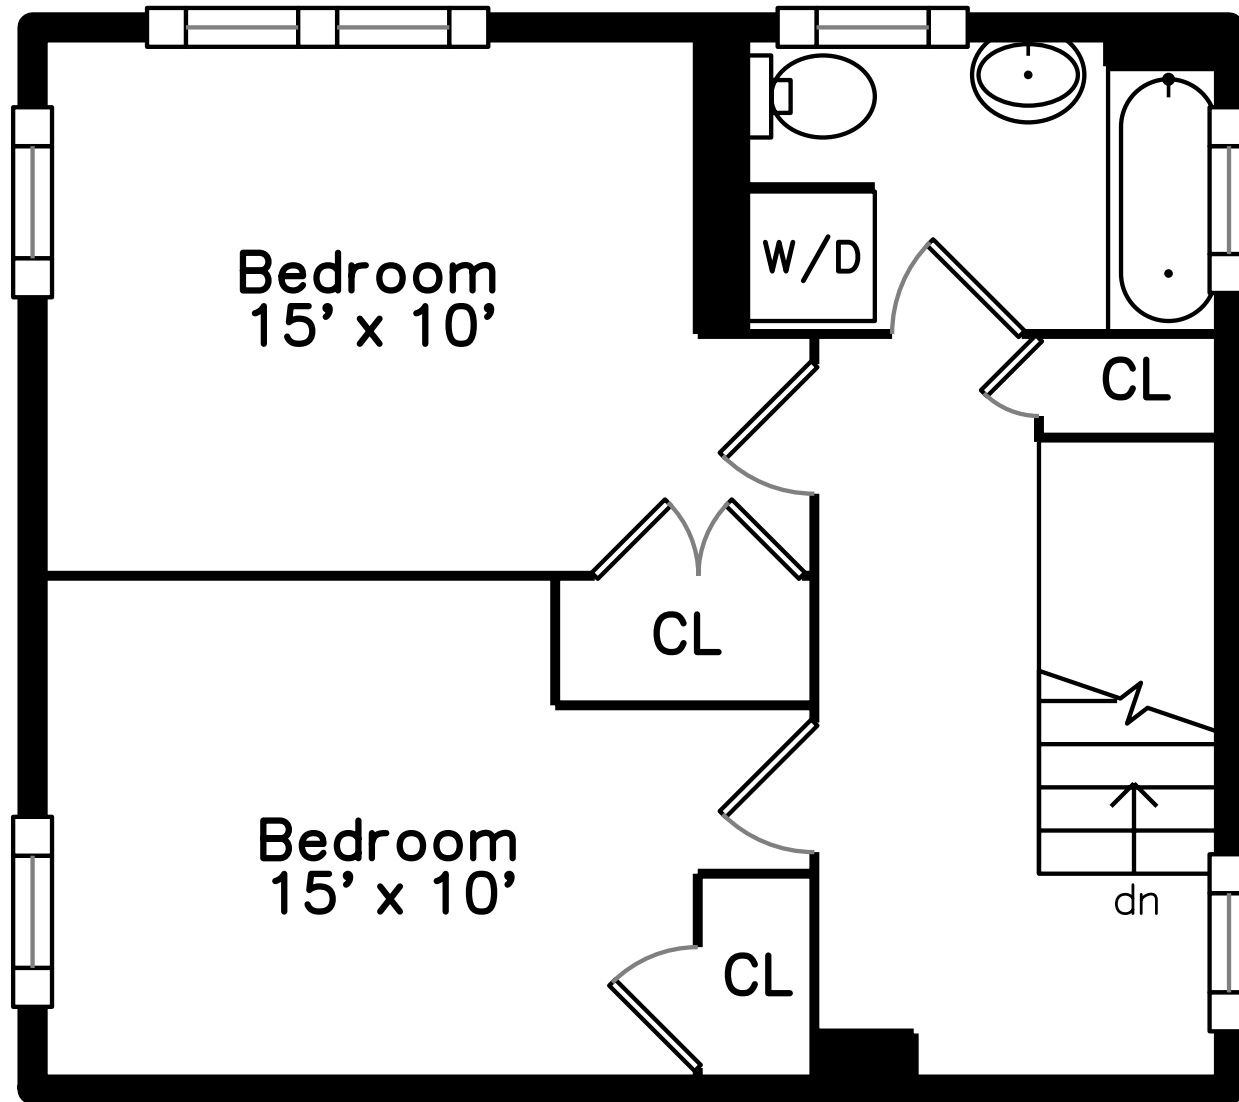

Upper

Main

39 Bacon Street #4
Waltham, MA 02451

PicturePlan by  vis-home

Measurements may not be 100% accurate.

Floor plans are provided for convenience only.

Room sizes are not used to calculate area.

Upper

Main

Outside

Outside

Living Room

Living Room

Living Room

Living Room

Kitchen

Hall

Bedroom

Bedroom

Bedroom

Bathroom

Bathroom