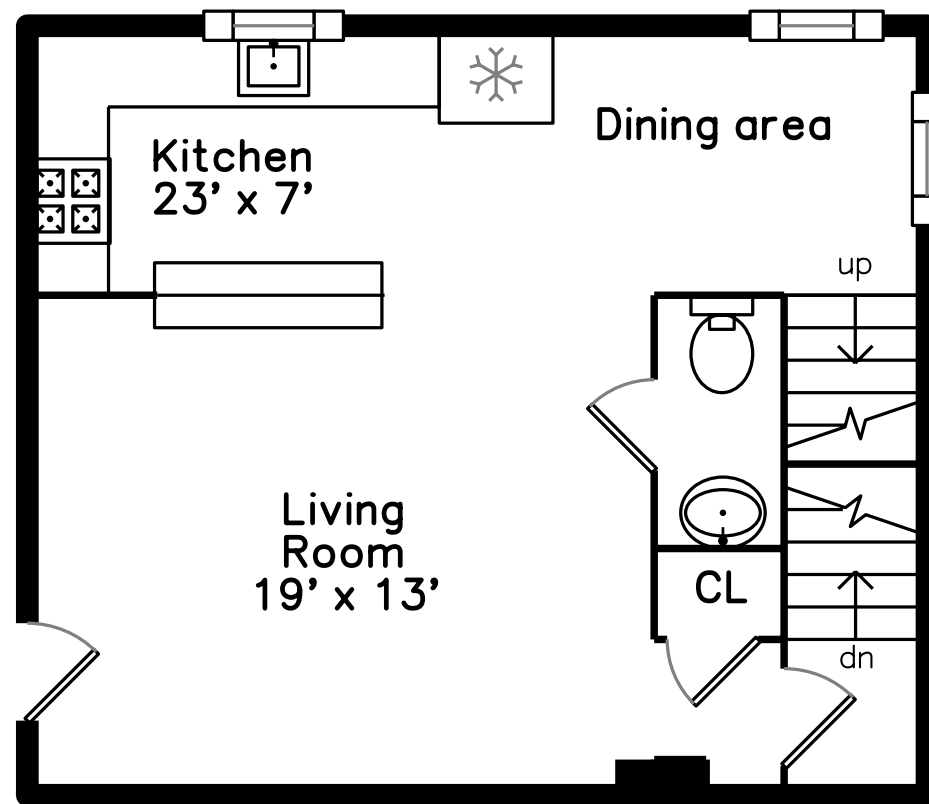

Upper

Main

39 Bacon Street #4
Waltham, MA 02451

PicturePlan by  vis-home

Measurements may not be 100% accurate.

Floor plans are provided for convenience only.

Room sizes are not used to calculate area.

Upper

Main

Outside

Outside

Living Room

Living Room

Living Room

Living Room

Kitchen

Hall

Bedroom

Bedroom

Bedroom

Bathroom

Bathroom