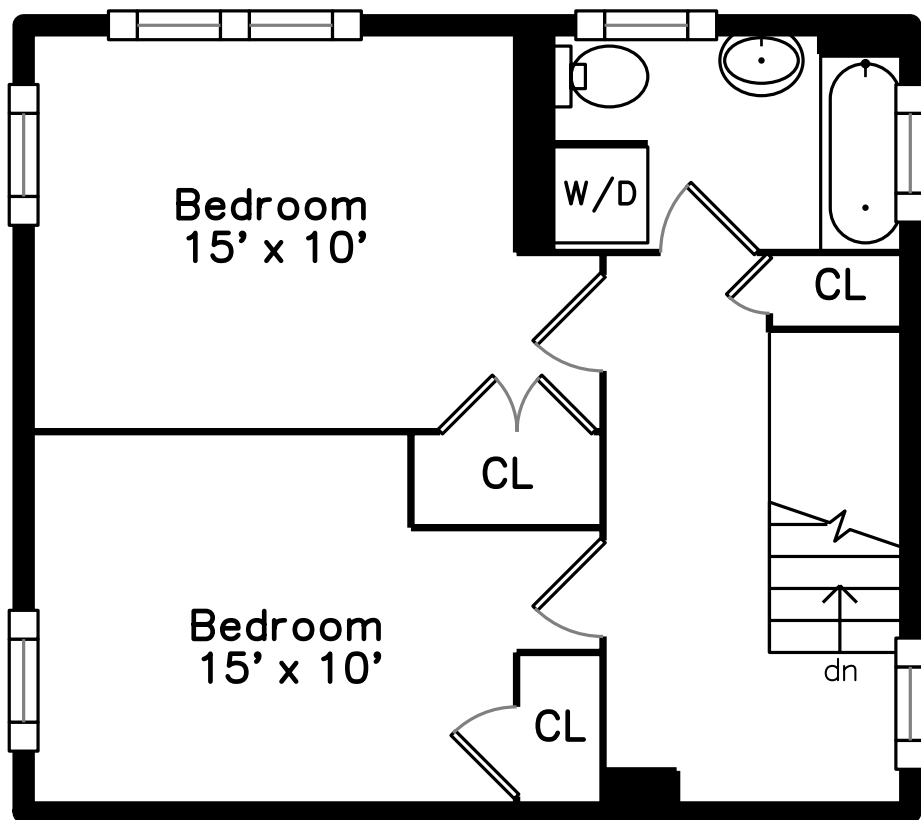

Upper

Main

39 Bacon Street #4
Waltham, MA 02451

PicturePlan by  vis-home

Measurements may not be 100% accurate.

Floor plans are provided for convenience only.

Room sizes are not used to calculate area.

Upper

Main

Outside

Outside

Living Room

Living Room

Living Room

Living Room

Kitchen

Hall

Bedroom

Bedroom

Bedroom

Bathroom

Bathroom