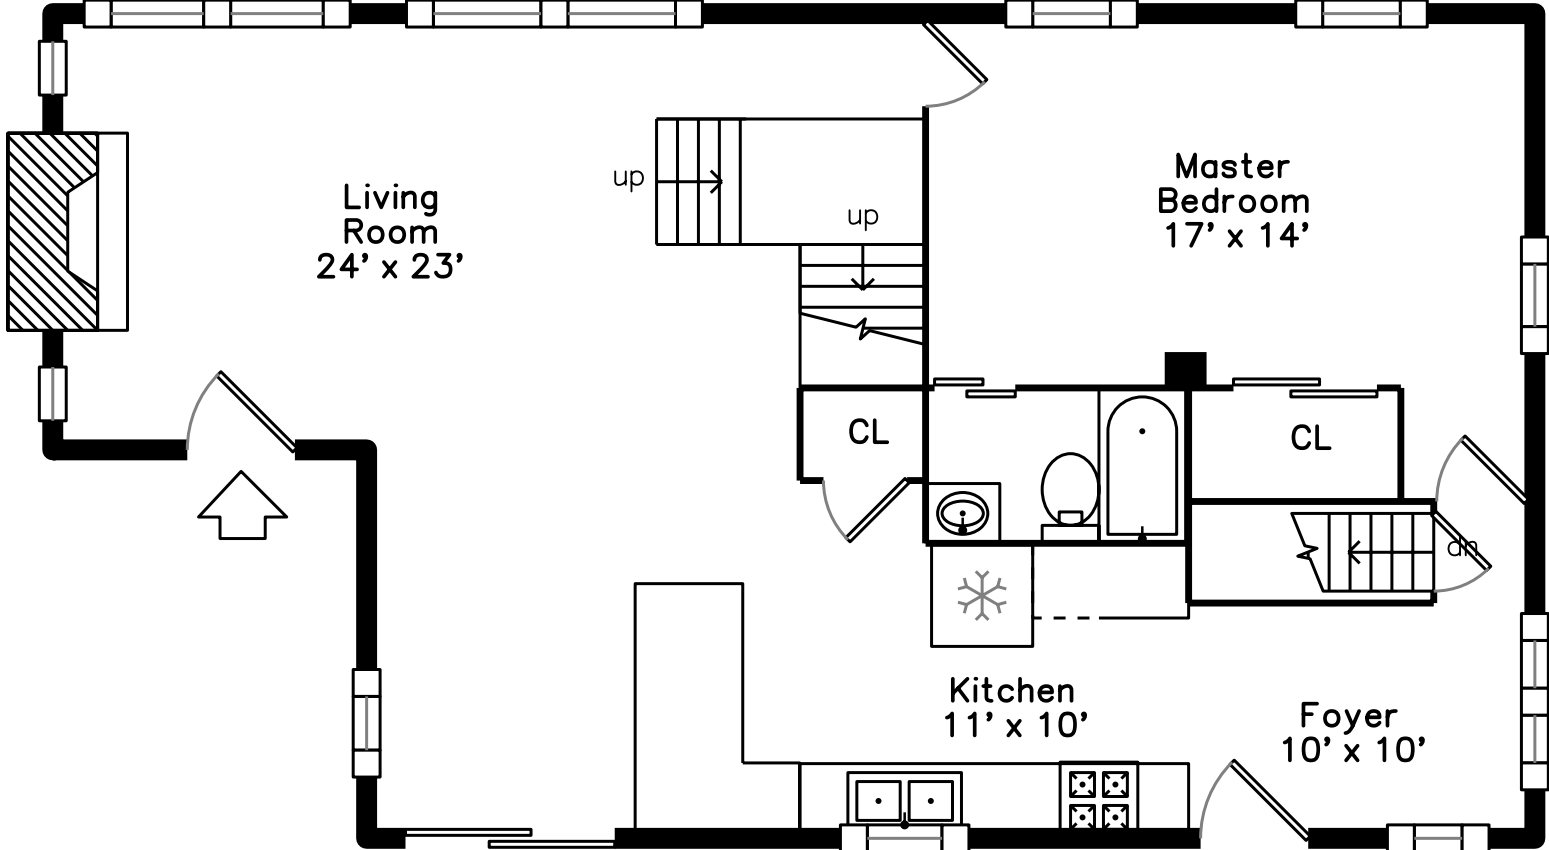

## Main

12 Overlook Road  
Natick, MA 01760

PicturePlan by  vis-home

Measurements may not be 100% accurate.  
Floor plans are provided for convenience only.  
Room sizes are not used to calculate area.

# Upper

# Main

Outside

Outside

Outside

Living Room

Living Room

Living Room

Living Room

Living Room

Living Room

Foyer

Foyer

Living Room

Living Room

Kitchen

Main Bedroom