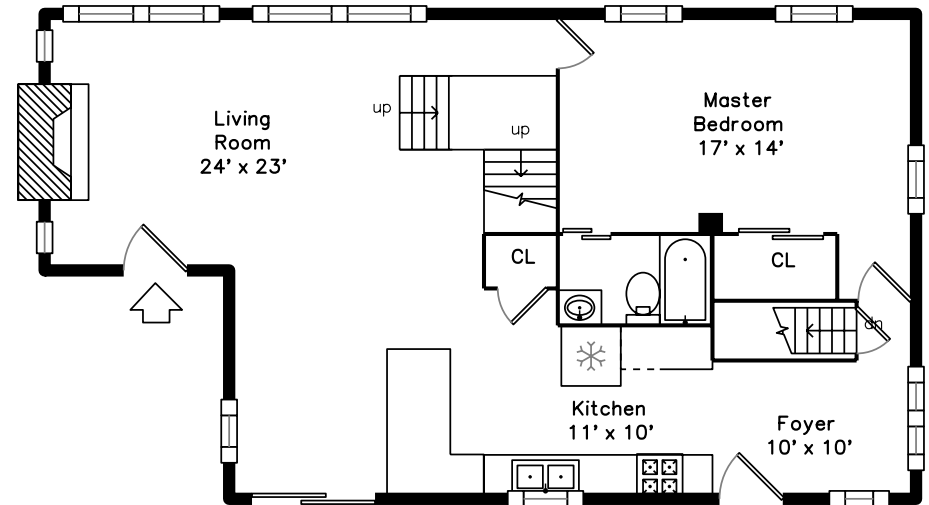

## Upper

## Main

12 Overlook Road  
Natick, MA 01760

PicturePlan by  vis-home

Measurements may not be 100% accurate.  
Floor plans are provided for convenience only.  
Room sizes are not used to calculate area.

# Upper

Living Room

Living Room

Foyer

Foyer

Living Room

Living Room

Kitchen

Main Bedroom