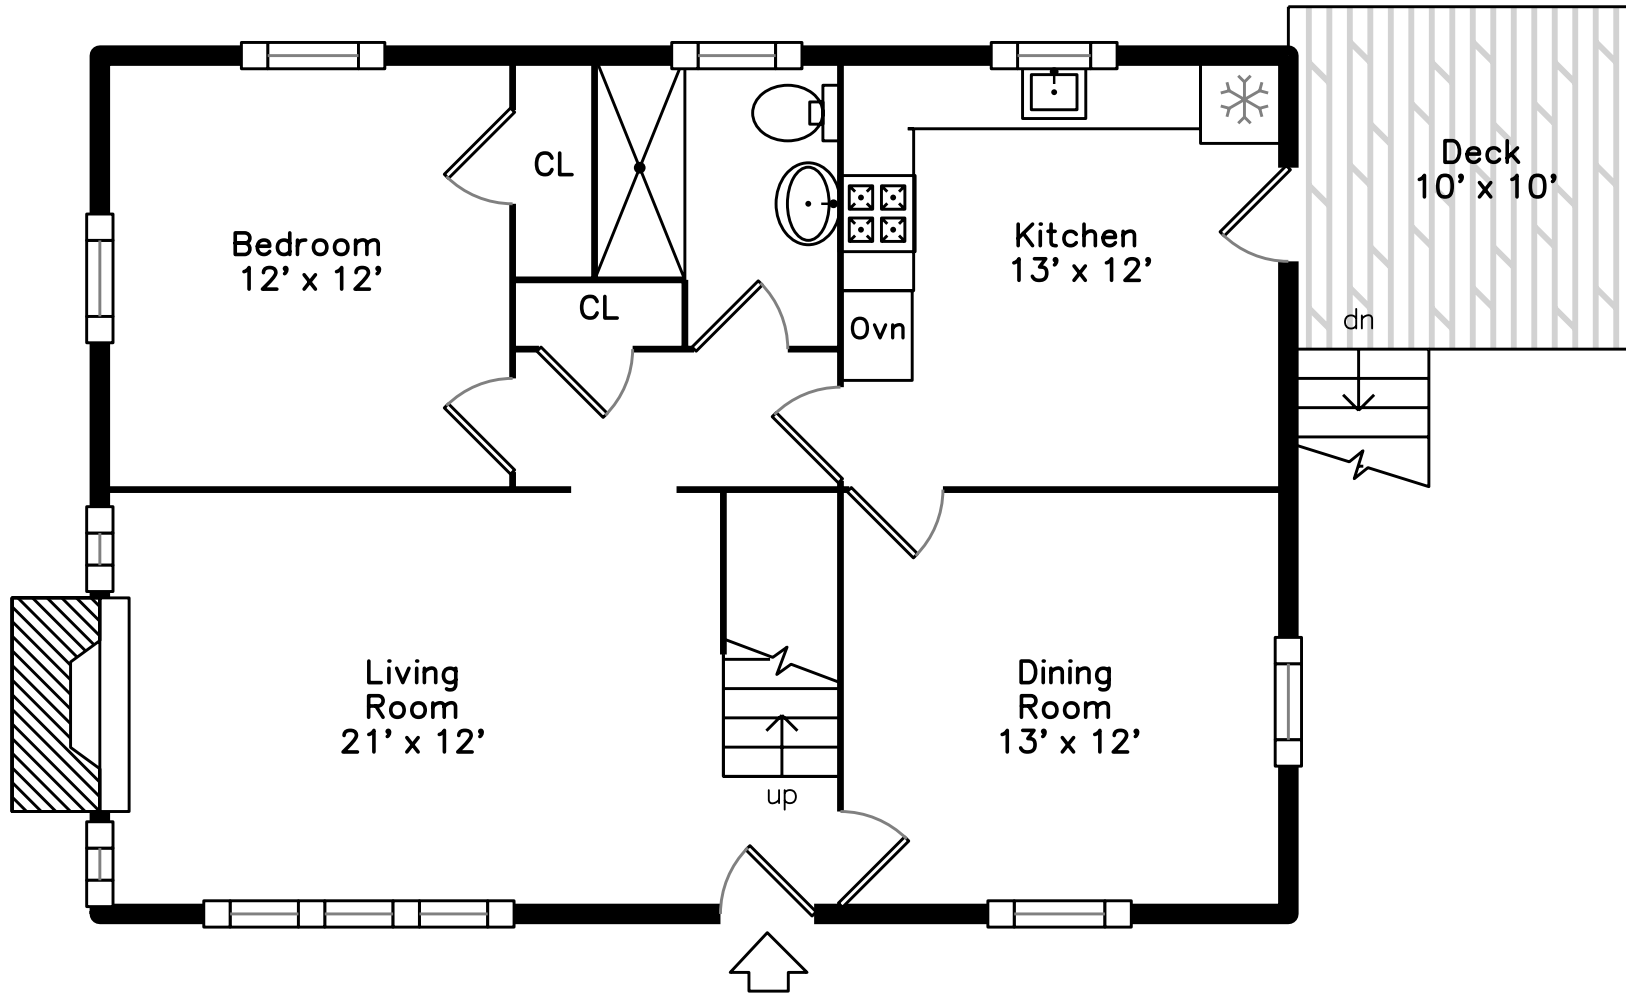

Upper

32 Beaverbrook Road
Burlington, MA 01803

PicturePlan by  vis-home

Measurements may not be 100% accurate.
Floor plans are provided for convenience only.
Room sizes are not used to calculate area.

Main

Upper

Main

Outside

Outside

Outside

Outside

Outside

Outside

Living Room

Living Room

Living Room

Dining Room

Dining Room

Kitchen

Kitchen

Kitchen

Kitchen

Kitchen

Bedroom

Bedroom

Bathroom

Deck

Deck

Bedroom