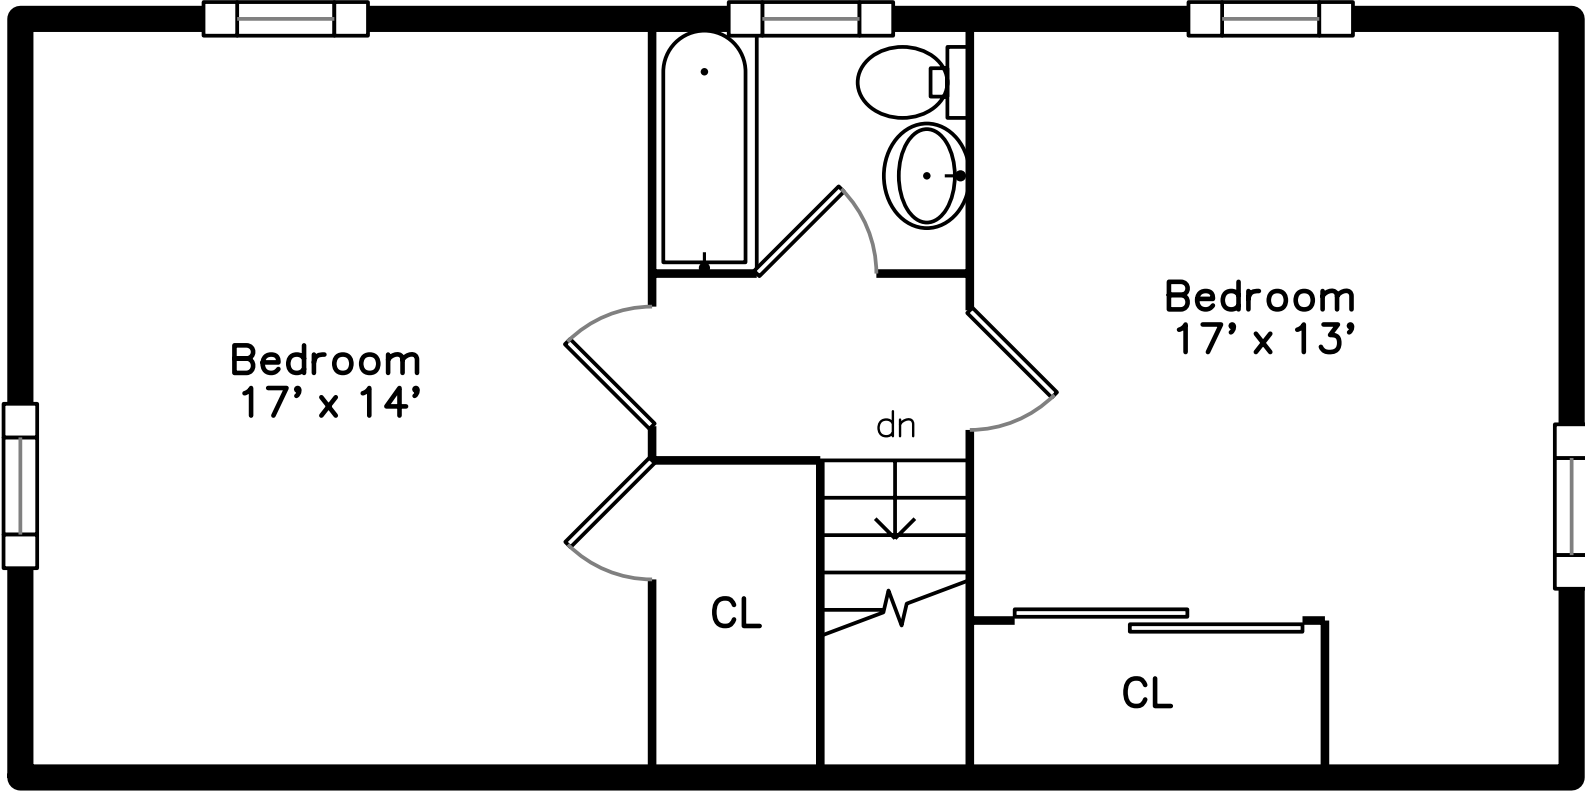

Upper

32 Beaverbrook Road
Burlington, MA 01803

PicturePlan by  vis-home

Measurements may not be 100% accurate.
Floor plans are provided for convenience only.
Room sizes are not used to calculate area.

Main

Upper

Main

Outside

Outside

Outside

Outside

Outside

Outside

Living Room

Living Room

Living Room

Dining Room

Dining Room

Kitchen

Kitchen

Kitchen

Kitchen

Kitchen

Bedroom

Bedroom

Bathroom

Deck

Deck

Bedroom