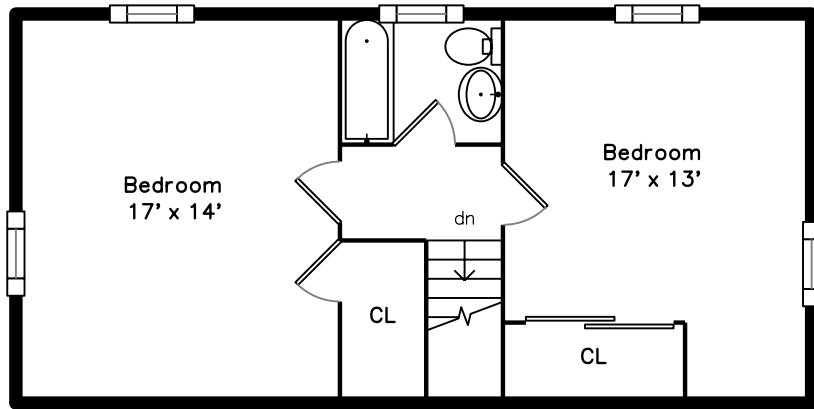

Upper

32 Beaverbrook Road
Burlington, MA 01803

PicturePlan by  vis-home

Measurements may not be 100% accurate.
Floor plans are provided for convenience only.
Room sizes are not used to calculate area.

Main

Living Room

Living Room

Living Room

Dining Room

Dining Room

Kitchen

Kitchen

Kitchen

Kitchen

Kitchen

Bedroom

Bedroom

Bathroom

Deck

Deck

Bedroom

Bedroom

Bedroom

Bedroom

Bathroom

Bathroom