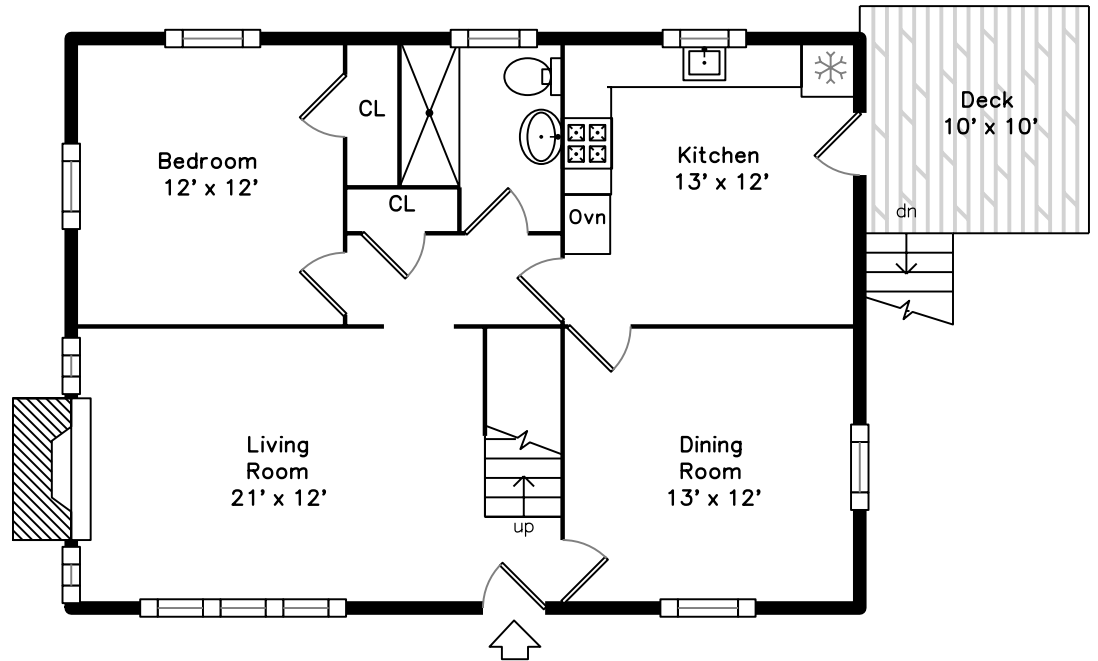

Upper

32 Beaverbrook Road
Burlington, MA 01803

PicturePlan by  vis-home

Measurements may not be 100% accurate.
Floor plans are provided for convenience only.
Room sizes are not used to calculate area.

Main

Upper

Main

Outside

Outside

Outside

Outside

Outside

Outside

Living Room

Living Room

Living Room

Dining Room

Dining Room

Kitchen

Kitchen

Kitchen

Kitchen

Kitchen

Bedroom

Bedroom

Bathroom

Deck

Deck

Bedroom