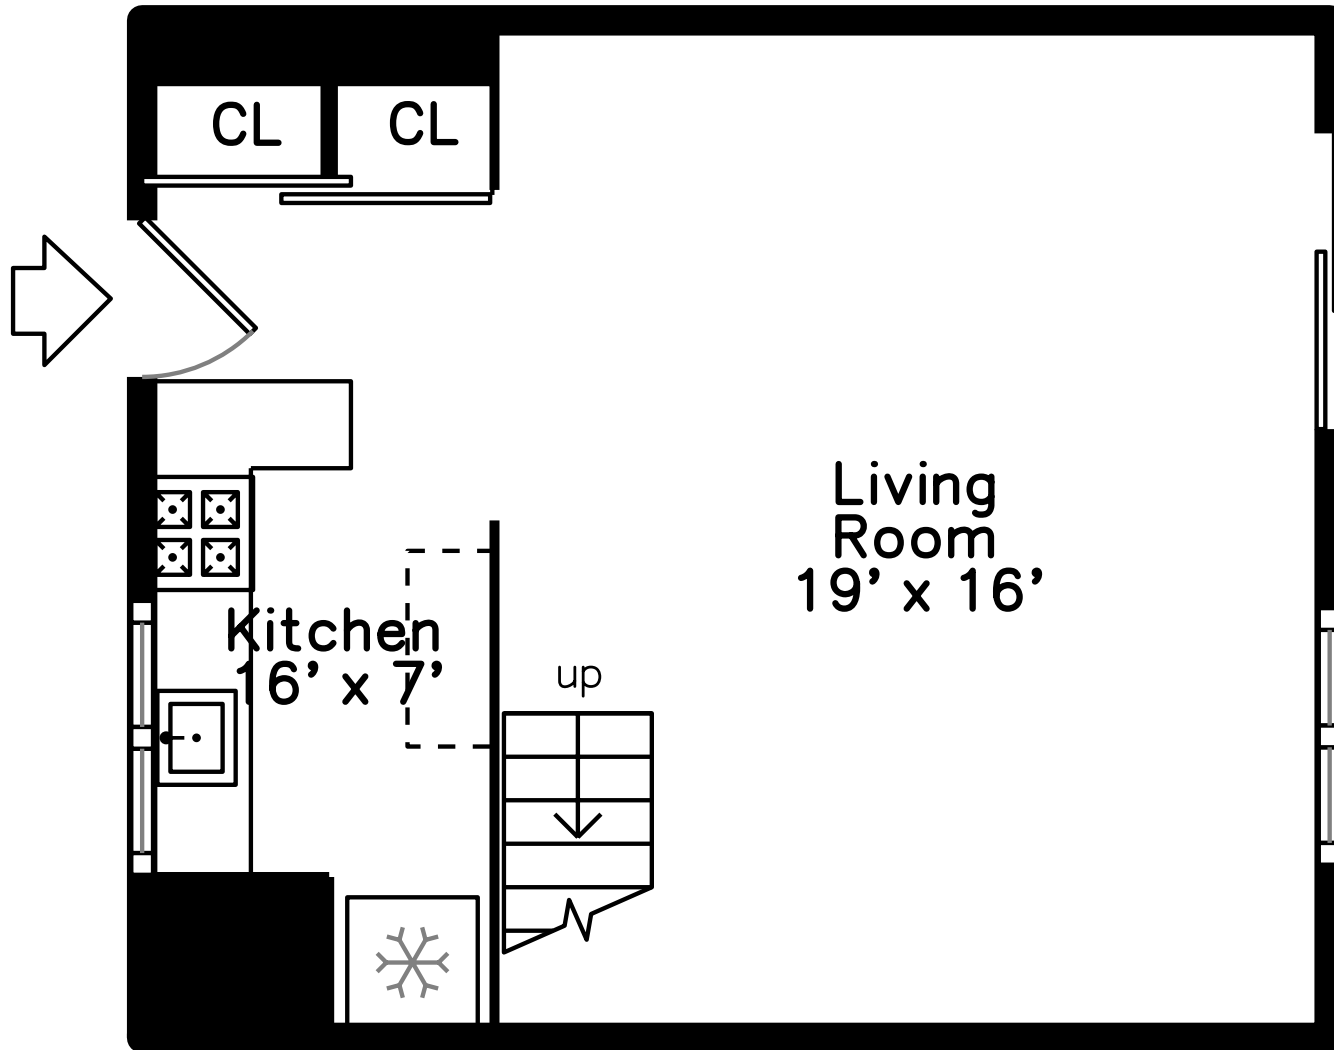

Upper

Main

244 Garden Street
Cambridge, MA 02138

PicturePlan by  vis-home

Measurements may not be 100% accurate.
Floor plans are provided for convenience only.
Room sizes are not used to calculate area.

Upper

Main

Outside

Outside

Back

Back

Back

Living Room

Living Room

Living Room

Kitchen

Hall

Bedroom

Bedroom

Office

Office

Bathroom