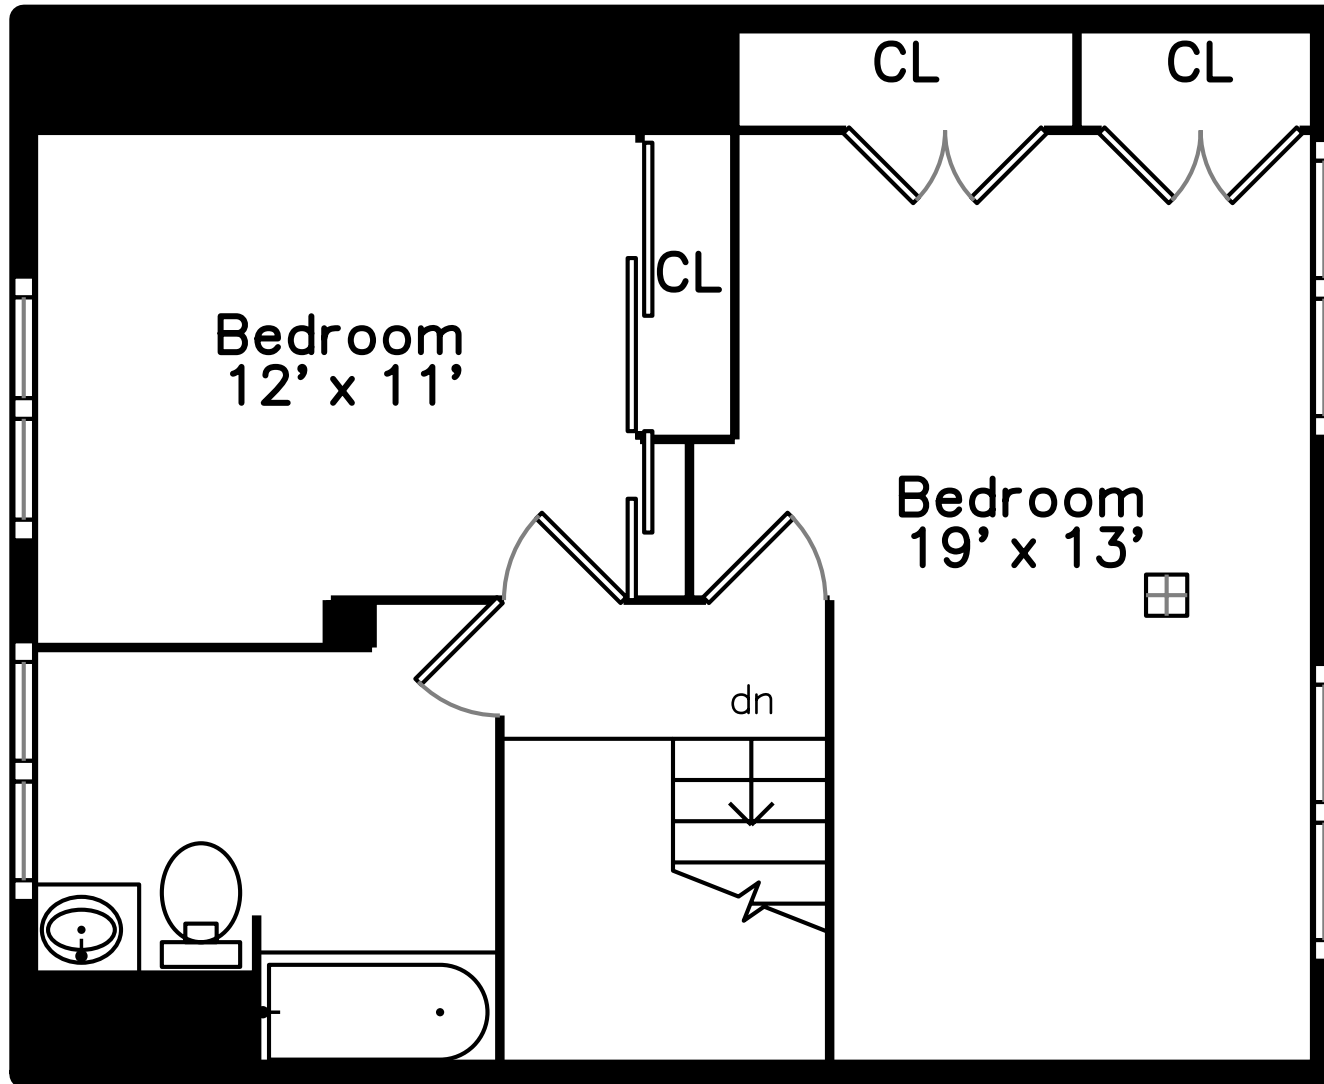

Upper

Main

244 Garden Street
Cambridge, MA 02138

PicturePlan by  vis-home

Measurements may not be 100% accurate.
Floor plans are provided for convenience only.
Room sizes are not used to calculate area.

Upper

Main

Outside

Outside

Back

Back

Back

Living Room

Living Room

Living Room

Kitchen

Hall

Bedroom

Bedroom

Office

Office

Bathroom