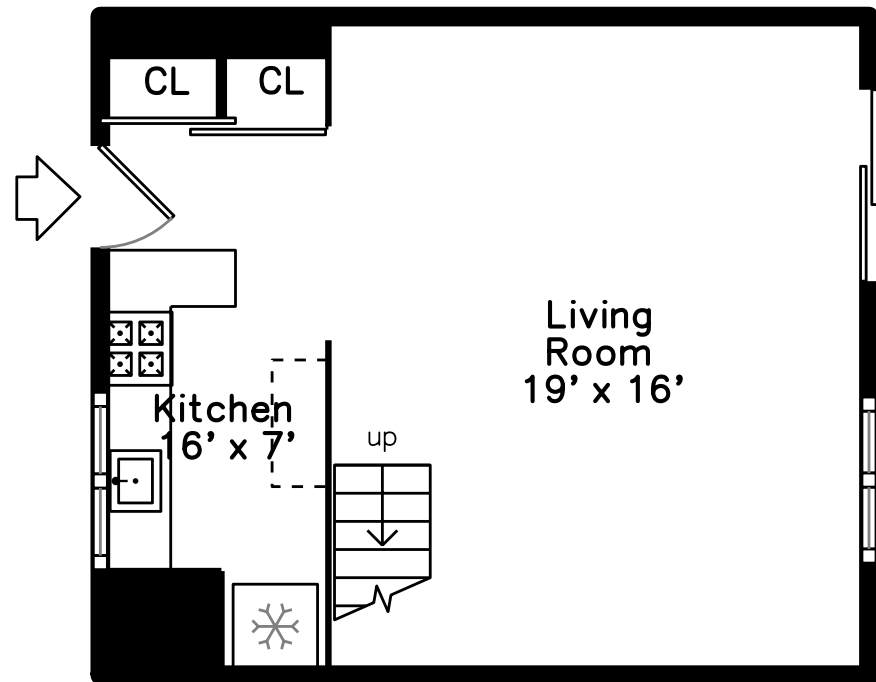

Upper

Main

244 Garden Street
Cambridge, MA 02138

PicturePlan by  vis-home

Measurements may not be 100% accurate.
Floor plans are provided for convenience only.
Room sizes are not used to calculate area.

Upper

Main

Outside

Outside

Back

Back

Back

Living Room

Living Room

Living Room

Kitchen

Hall

Bedroom

Bedroom

Office

Office

Bathroom