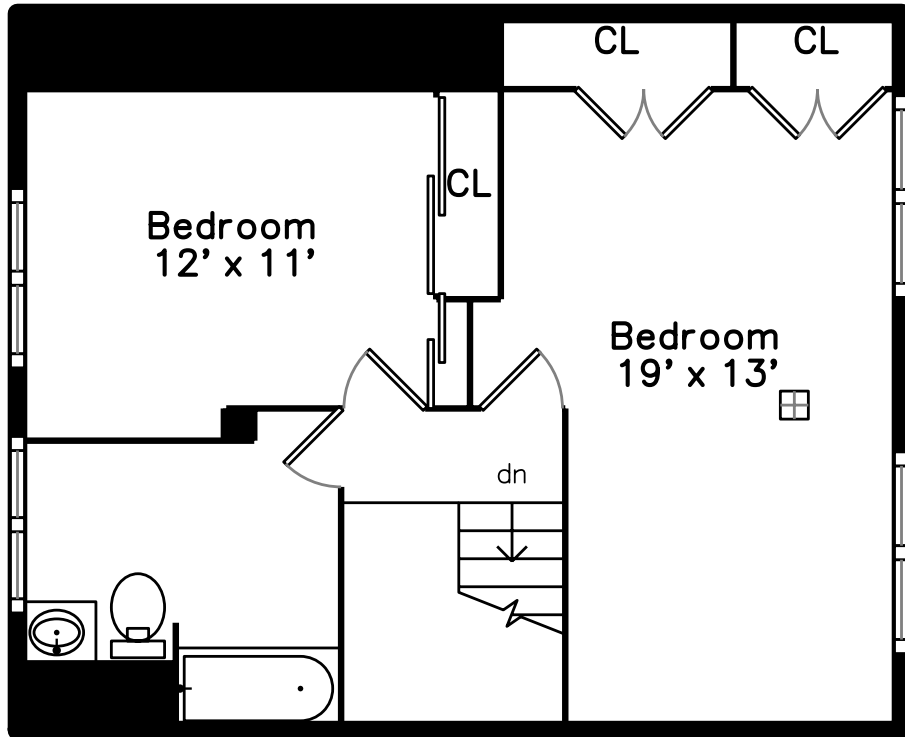

Upper

Main

244 Garden Street
Cambridge, MA 02138

PicturePlan by  vis-home

Measurements may not be 100% accurate.
Floor plans are provided for convenience only.
Room sizes are not used to calculate area.

Upper

Main

Outside

Outside

Back

Back

Back

Living Room

Living Room

Living Room

Kitchen

Hall

Bedroom

Bedroom

Office

Office

Bathroom