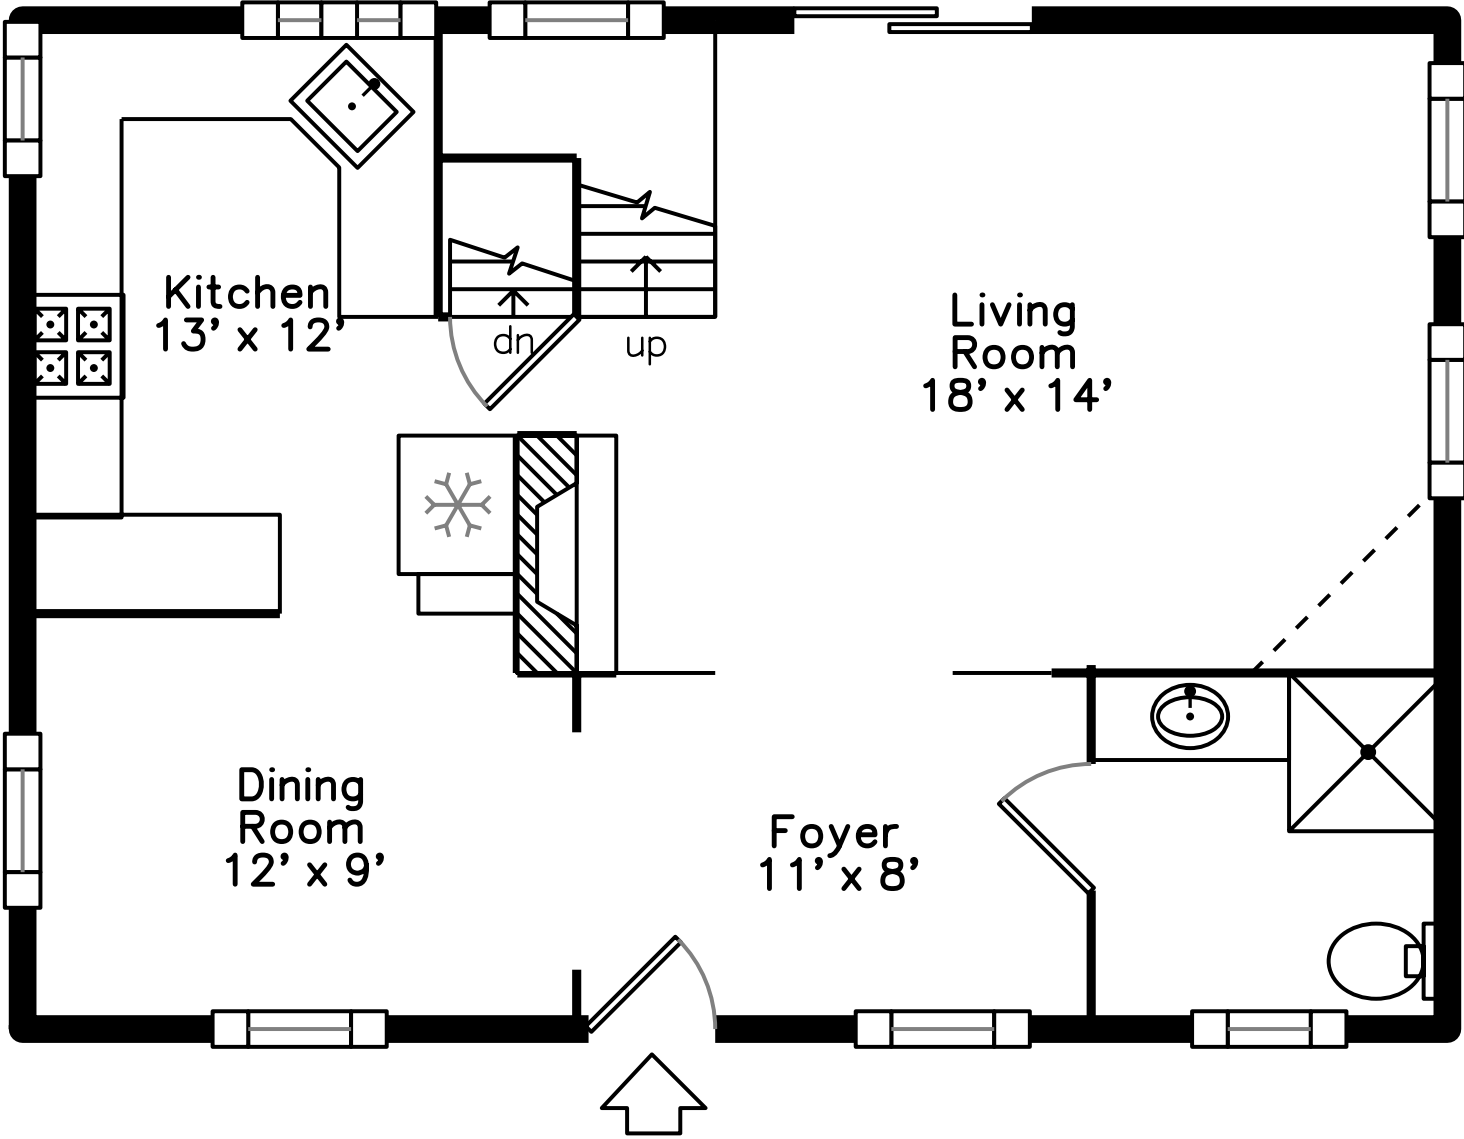

Main

Upper

54 Brooks Avenue
Newton, MA 02460

PicturePlan by  vis-home

Measurements may not be 100% accurate.
Floor plans are provided for convenience only.
Room sizes are not used to calculate area.

Upper

Main

Outside

Deck

Deck

Foyer

Living Room

Living Room

Living Room

Dining Room

Kitchen

Kitchen

Bathroom

Bedroom

Bedroom

Bedroom

Bathroom