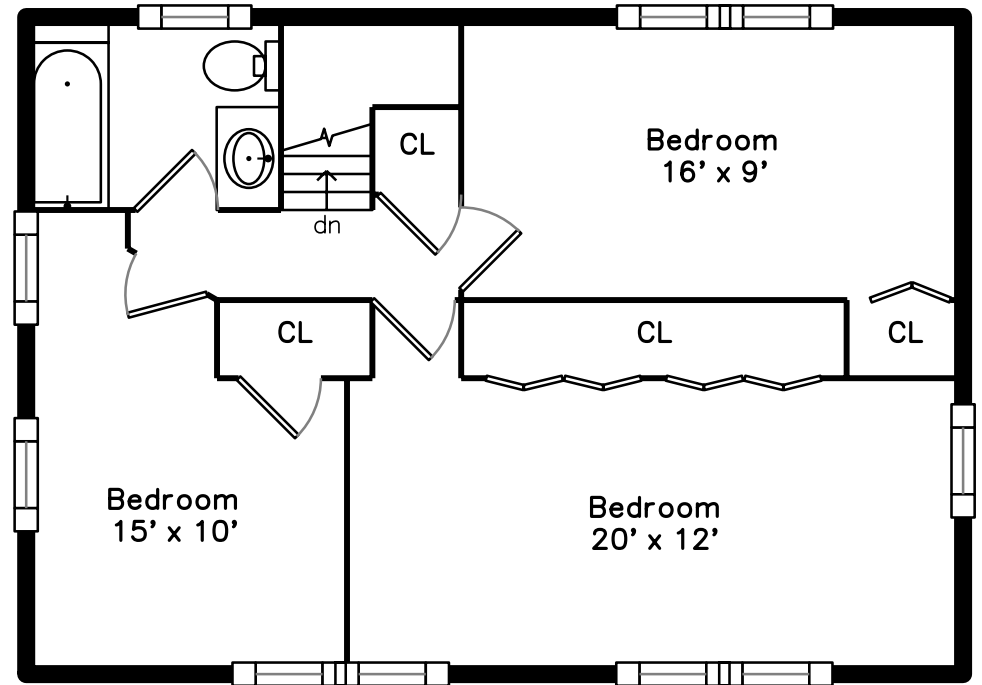

Main

Upper

54 Brooks Avenue
Newton, MA 02460

PicturePlan by  vis-home

Measurements may not be 100% accurate.
Floor plans are provided for convenience only.
Room sizes are not used to calculate area.

Upper

Main

Outside

Deck

Deck

Foyer

Living Room

Living Room

Living Room

Dining Room

Kitchen

Kitchen

Bathroom

Bedroom

Bedroom

Bedroom

Bathroom