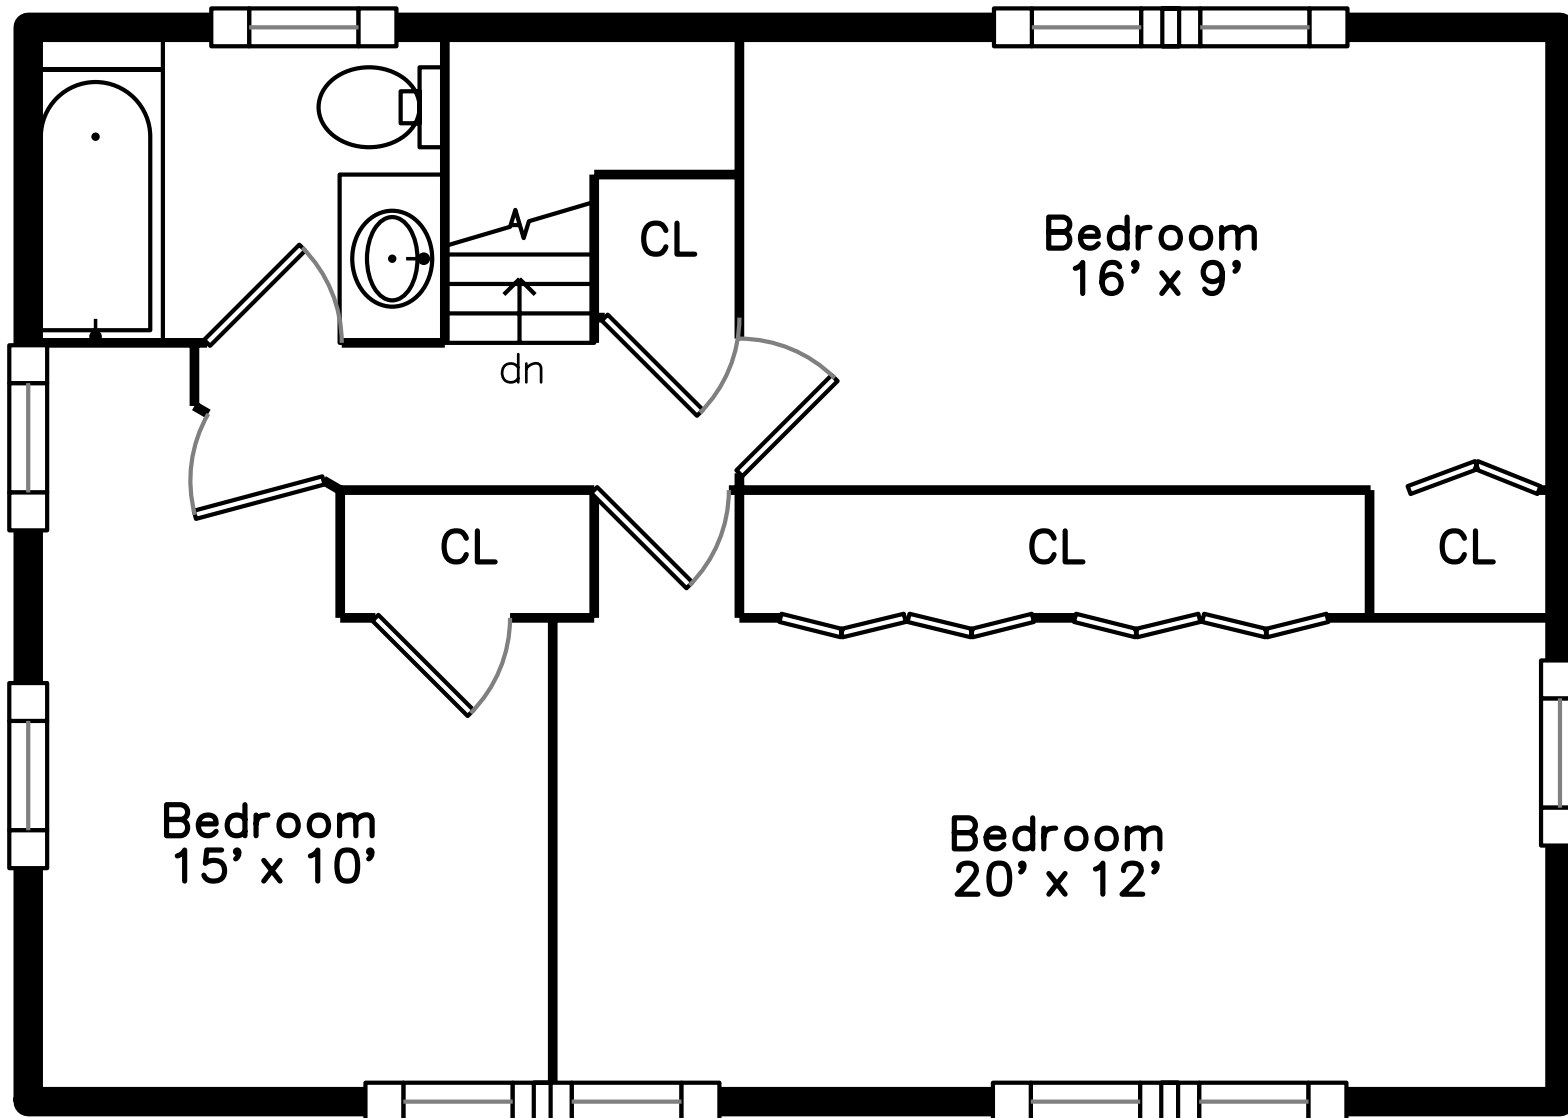

Main

Upper

54 Brooks Avenue
Newton, MA 02460

PicturePlan by  vis-home

Measurements may not be 100% accurate.
Floor plans are provided for convenience only.
Room sizes are not used to calculate area.

Upper

Main

Outside

Deck

Deck

Foyer

Living Room

Living Room

Living Room

Dining Room

Kitchen

Kitchen

Bathroom

Bedroom

Bedroom

Bedroom

Bathroom