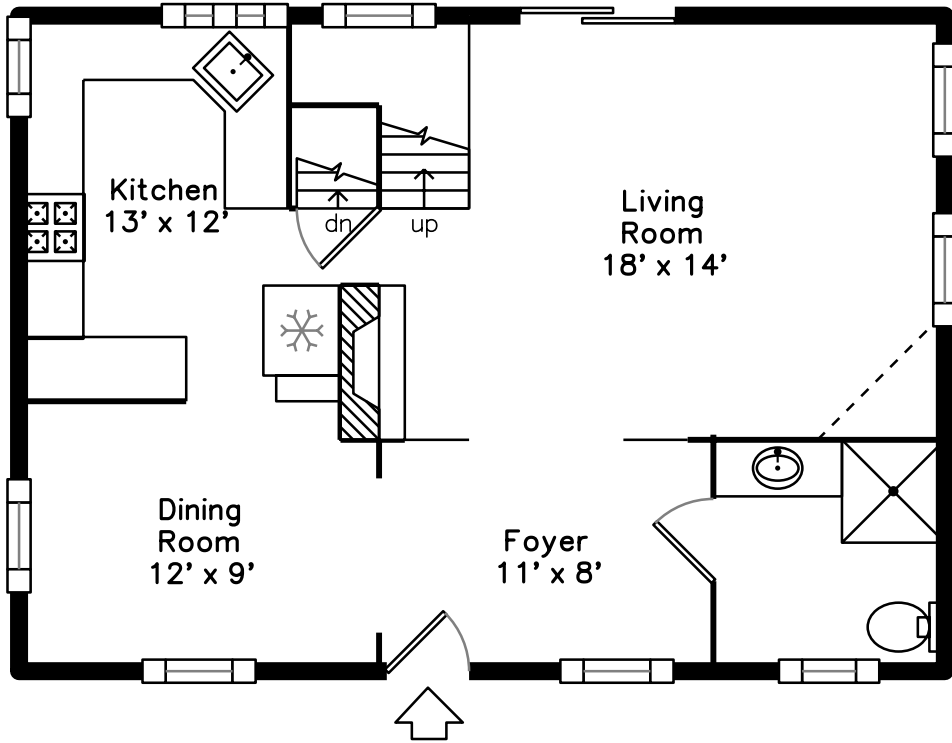

Main

Upper

54 Brooks Avenue
Newton, MA 02460

PicturePlan by  vis-home

Measurements may not be 100% accurate.
Floor plans are provided for convenience only.
Room sizes are not used to calculate area.

Upper

Main

Outside

Deck

Deck

Foyer

Living Room

Living Room

Living Room

Dining Room

Kitchen

Kitchen

Bathroom

Bedroom

Bedroom

Bedroom

Bathroom