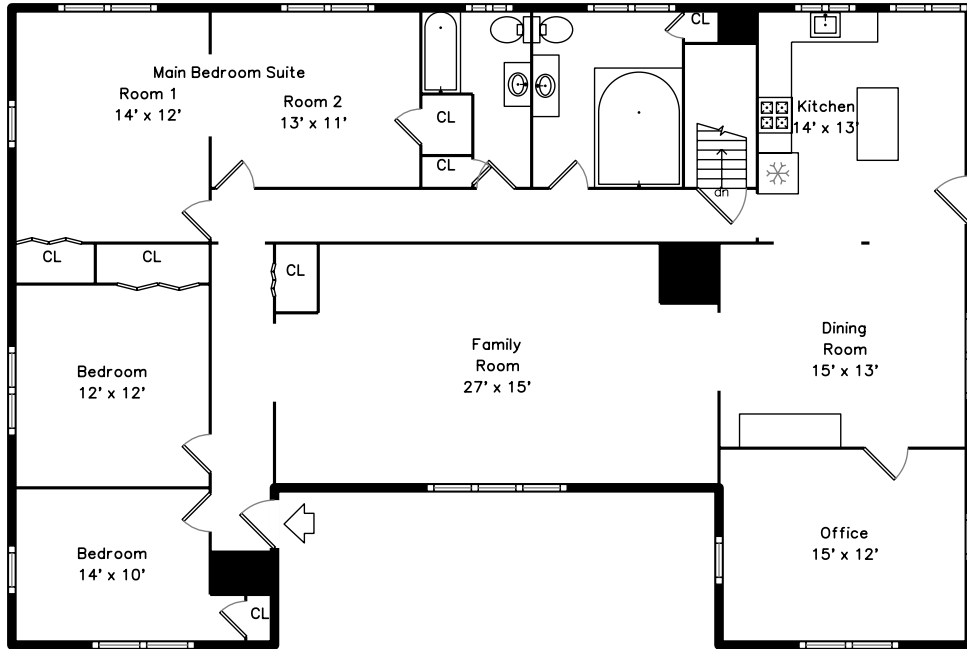

Main

Lower

598 Maple Street
Franklin, MA 02038

PicturePlan by  vis-home

Measurements may not be 100% accurate.

Floor plans are provided for convenience only.

Room sizes are not used to calculate area.

Main

Lower

Outside

Outside

Outside

Back

Back

Back

Back

Family Room

Family Room

Family Room

Dining Room

Dining Room

Kitchen

Kitchen

Kitchen

Bedroom

Bedroom

Bedroom

Family Room

Office

Bathroom

Bathroom

Exercise