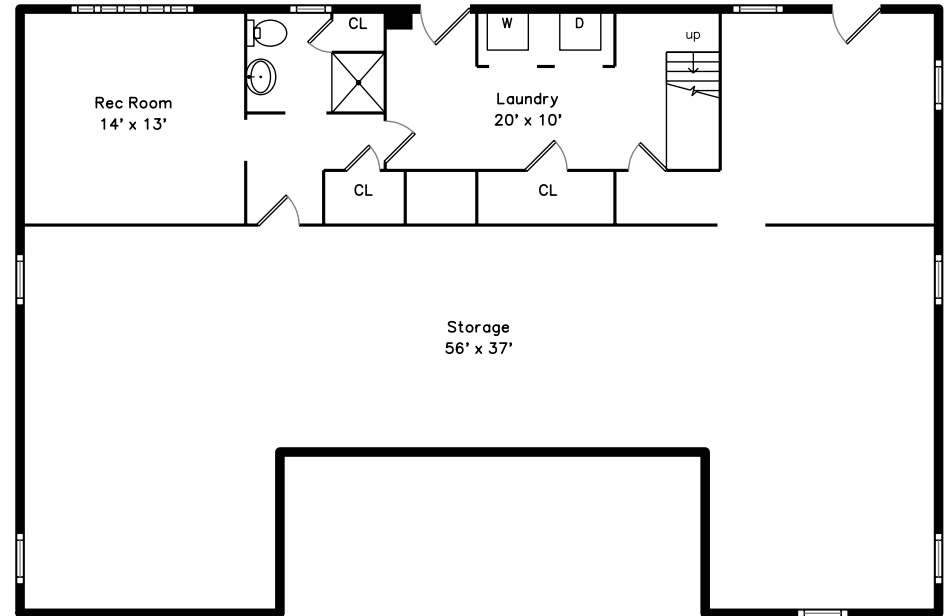

Main

Lower

598 Maple Street
Franklin, MA 02038

PicturePlan by  vis-home

Measurements may not be 100% accurate.

Floor plans are provided for convenience only.

Room sizes are not used to calculate area.

Main

Lower

Outside

Outside

Outside

Back

Back

Back

Back

Family Room

Family Room

Family Room

Dining Room

Dining Room

Kitchen

Kitchen

Kitchen

Bedroom

Bedroom

Bedroom

Family Room

Office

Bathroom

Bathroom

Exercise