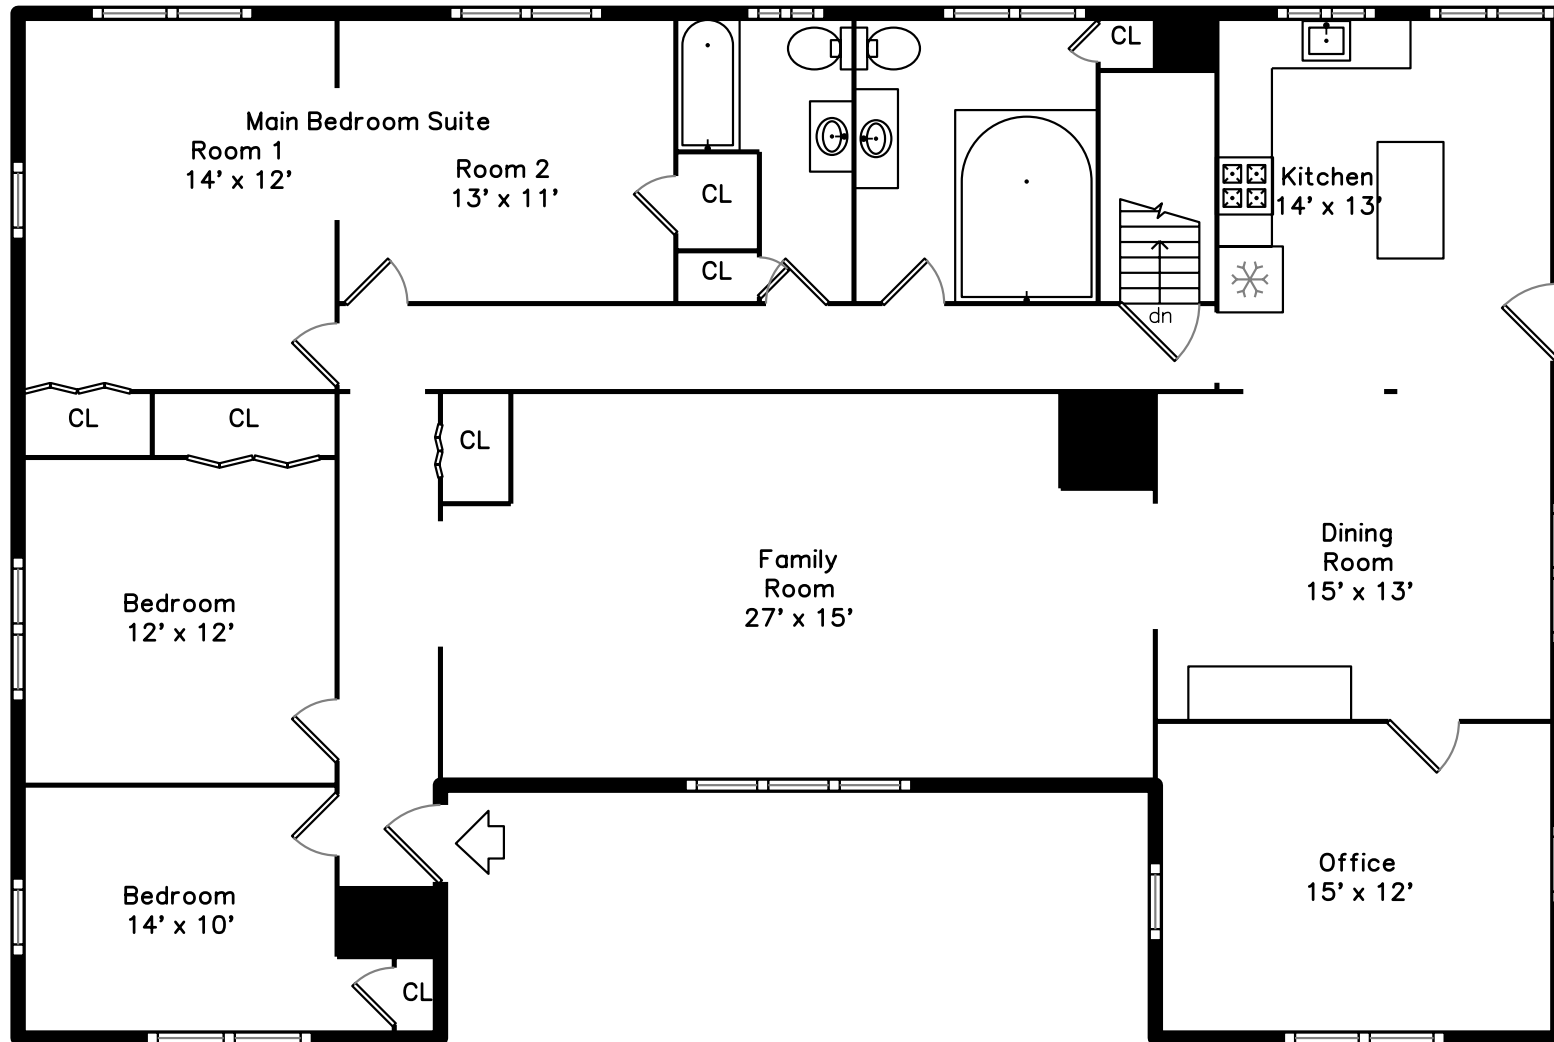

Main

Lower

598 Maple Street
Franklin, MA 02038

PicturePlan by  vis-home

Measurements may not be 100% accurate.

Floor plans are provided for convenience only.

Room sizes are not used to calculate area.

Main

Lower

Outside

Outside

Outside

Back

Back

Back

Back

Family Room

Family Room

Family Room

Dining Room

Dining Room

Kitchen

Kitchen

Kitchen

Bedroom

Bedroom

Bedroom

Family Room

Office

Bathroom

Bathroom

Exercise