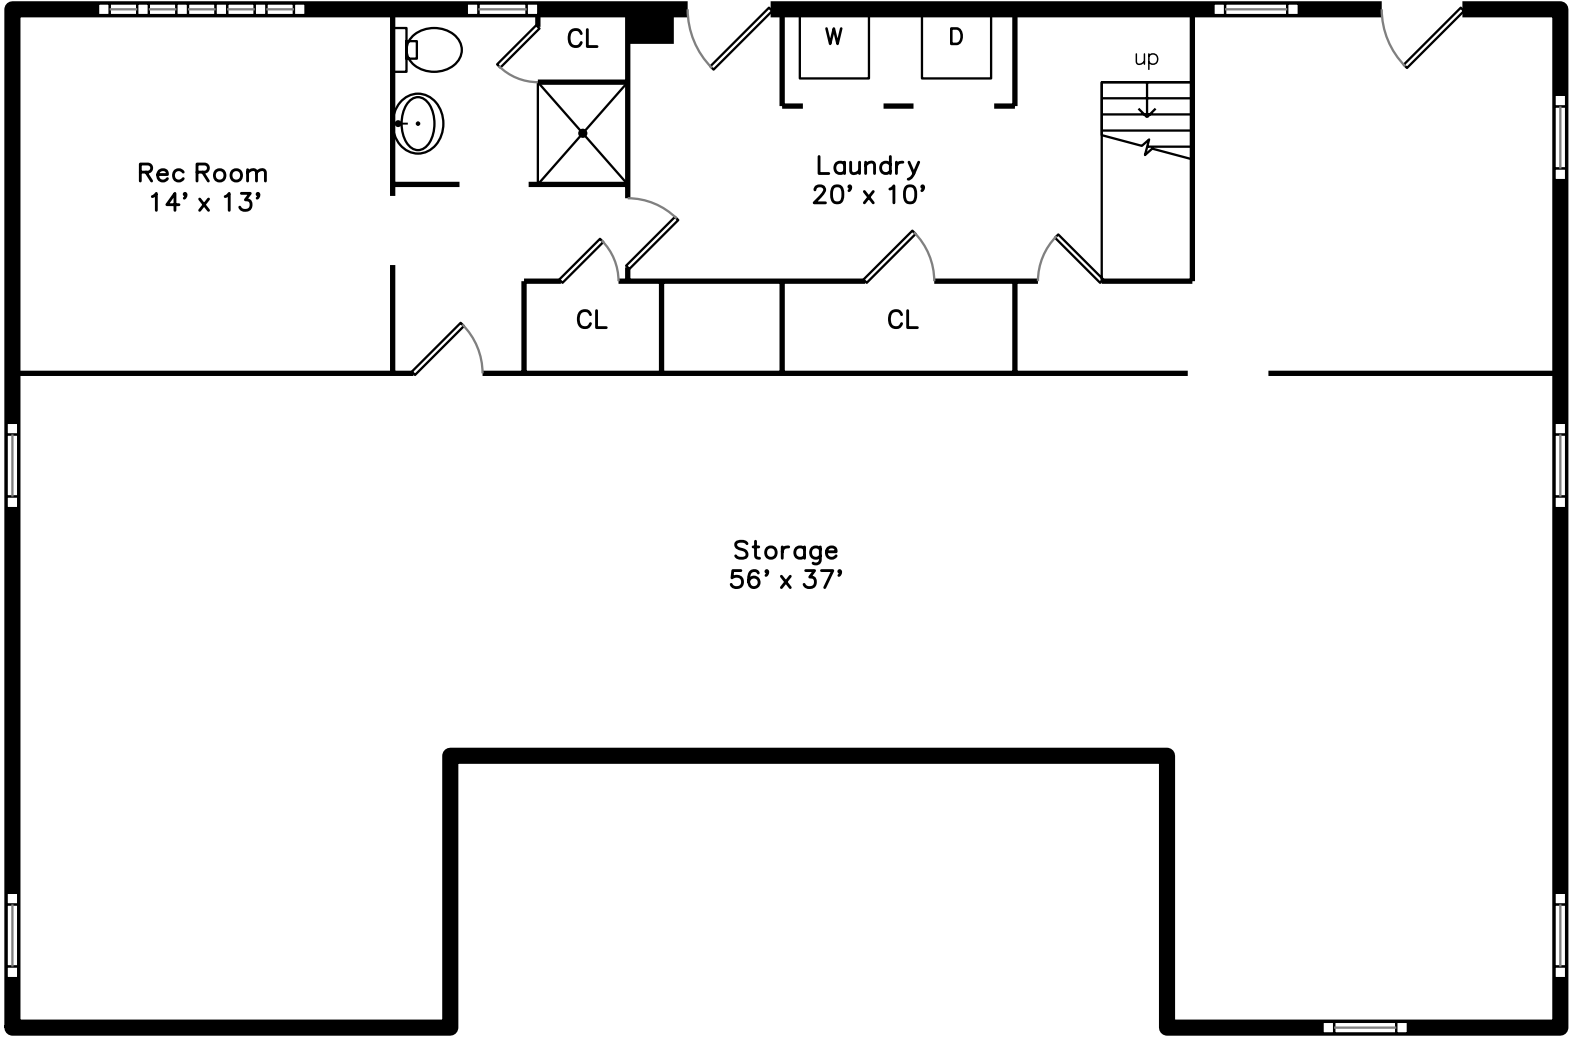

Main

Lower

598 Maple Street
Franklin, MA 02038

PicturePlan by  vis-home

Measurements may not be 100% accurate.

Floor plans are provided for convenience only.

Room sizes are not used to calculate area.

Main

Lower

Outside

Outside

Outside

Back

Back

Back

Back

Family Room

Family Room

Family Room

Dining Room

Dining Room

Kitchen

Kitchen

Kitchen

Bedroom

Bedroom

Bedroom

Family Room

Office

Bathroom

Bathroom

Exercise