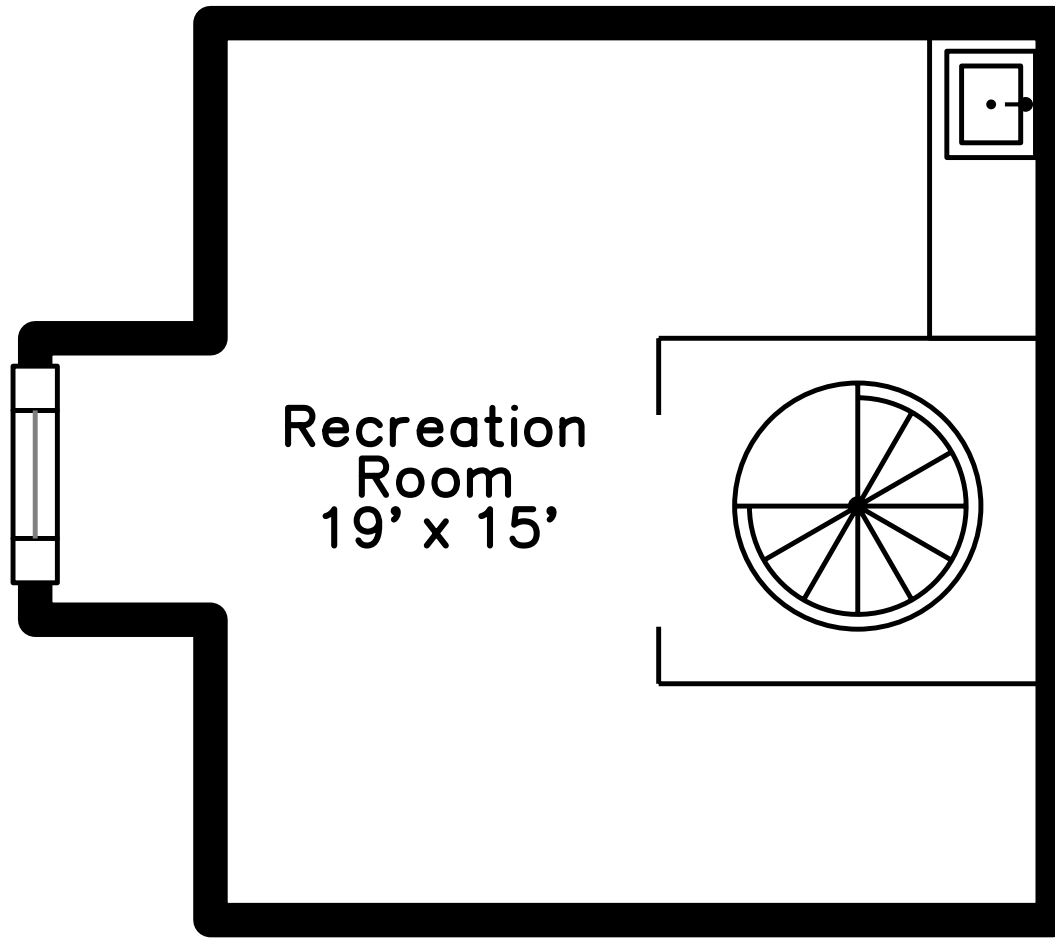

Top Addition