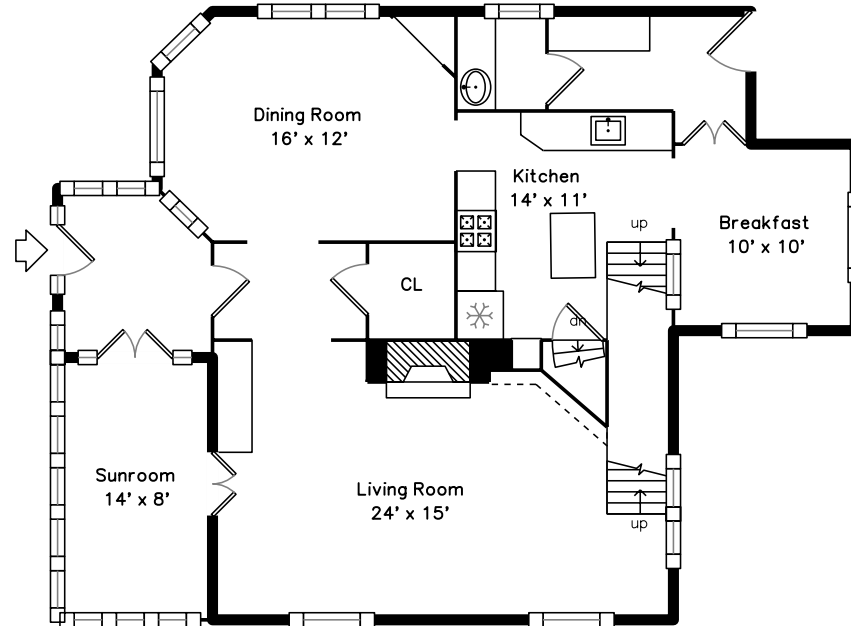

Upper

Main

Lower

36 Hopkins Road
Arlington, MA 02476

PicturePlan by  vis-home

Measurements may not be 100% accurate.
Floor plans are provided for convenience only.
Room sizes are not used to calculate area.

Upper

Main

Lower

Outside

Outside

Outside

Outside

Outside

Hall

Hall

Living Room

Living Room

Living Room

Living Room

Living Room

Living Room

Dining Room

Dining Room

Dining Room

Kitchen

Kitchen

Kitchen

Kitchen

Breakfast