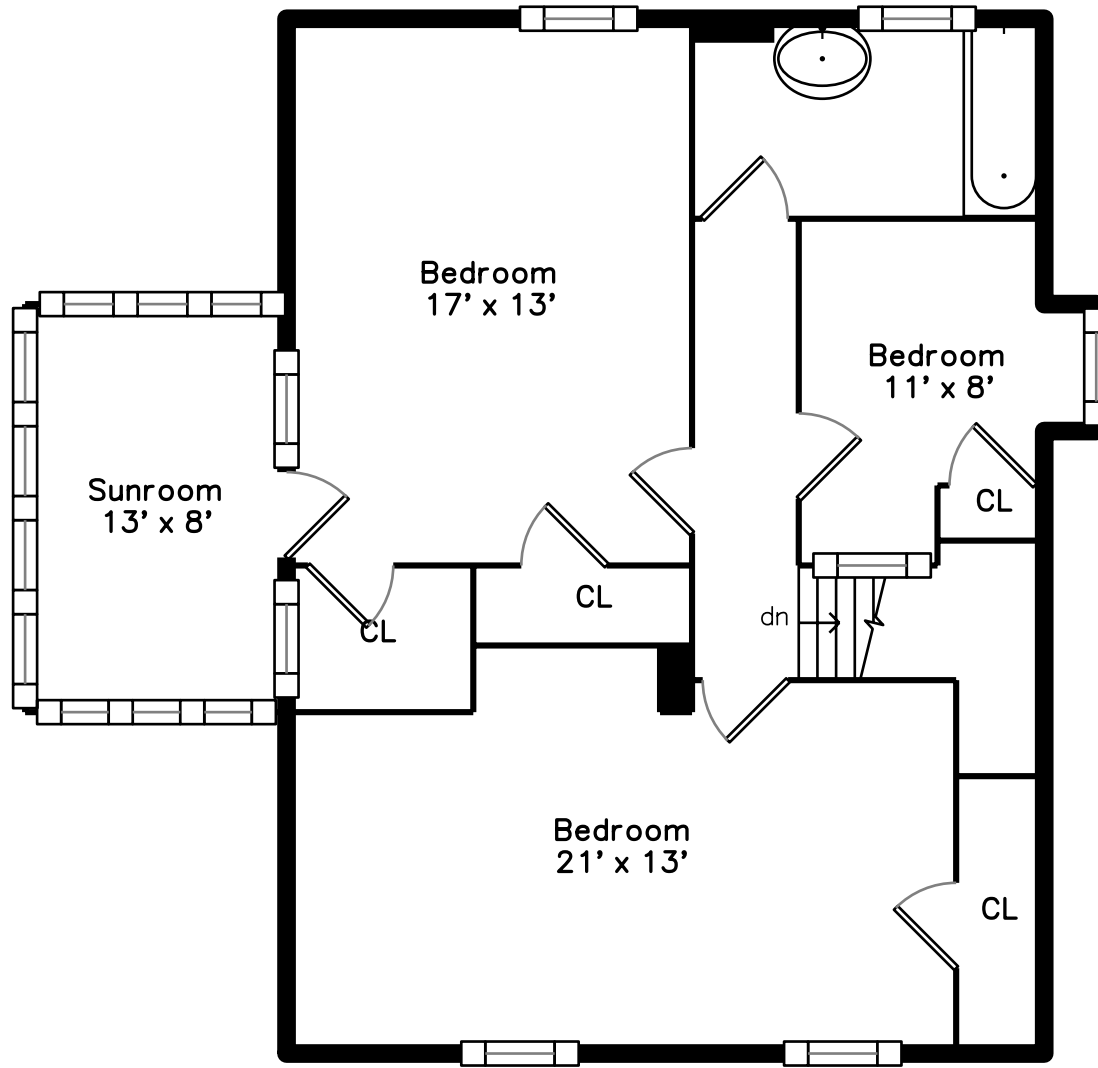

Upper

Main

Lower

36 Hopkins Road
Arlington, MA 02476

PicturePlan by  vis-home

Measurements may not be 100% accurate.
Floor plans are provided for convenience only.
Room sizes are not used to calculate area.

Upper

Main

Lower

Outside

Outside

Outside

Outside

Outside

Hall

Hall

Living Room

Living Room

Living Room

Living Room

Living Room

Living Room

Dining Room

Dining Room

Dining Room

Kitchen

Kitchen

Kitchen

Kitchen

Breakfast