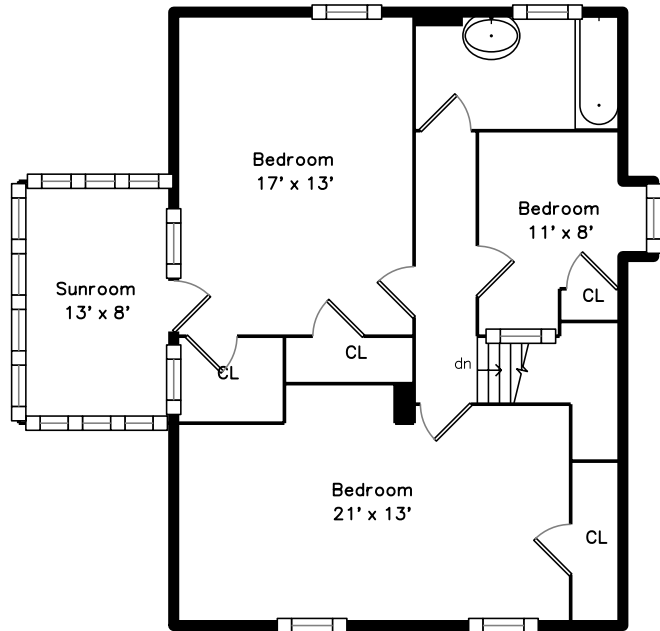

Upper

Main

Lower

36 Hopkins Road
Arlington, MA 02476

PicturePlan by  vis-home

Measurements may not be 100% accurate.
Floor plans are provided for convenience only.
Room sizes are not used to calculate area.

Upper

Main

Lower

Outside

Outside

Outside

Outside

Outside

Hall

Hall

Living Room

Living Room

Living Room

Living Room

Living Room

Living Room

Bedroom

Bedroom

Bedroom

Bedroom

Bedroom

Bedroom

Bedroom

Bedroom