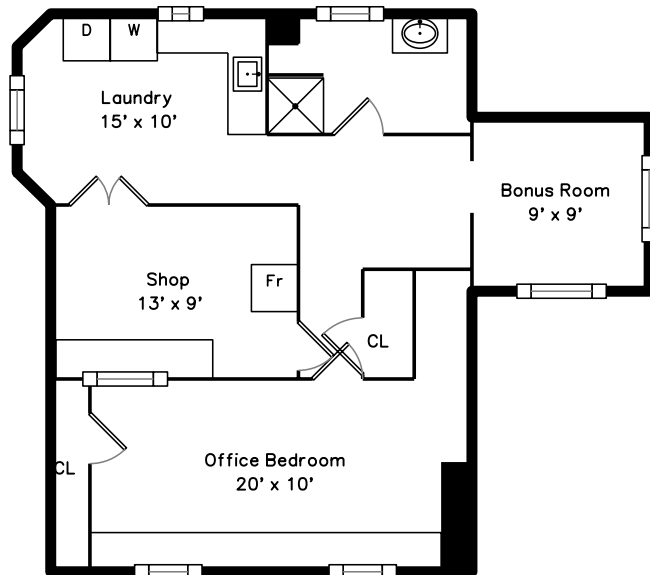

Upper

Main

Lower

36 Hopkins Road
Arlington, MA 02476

PicturePlan by  vis-home

Measurements may not be 100% accurate.
Floor plans are provided for convenience only.
Room sizes are not used to calculate area.

Upper

Main

Lower

Outside

Outside

Outside

Outside

Outside

Hall

Hall

Living Room

Living Room

Living Room

Living Room

Living Room

Living Room

Dining Room

Dining Room

Dining Room

Kitchen

Kitchen

Kitchen

Kitchen

Breakfast