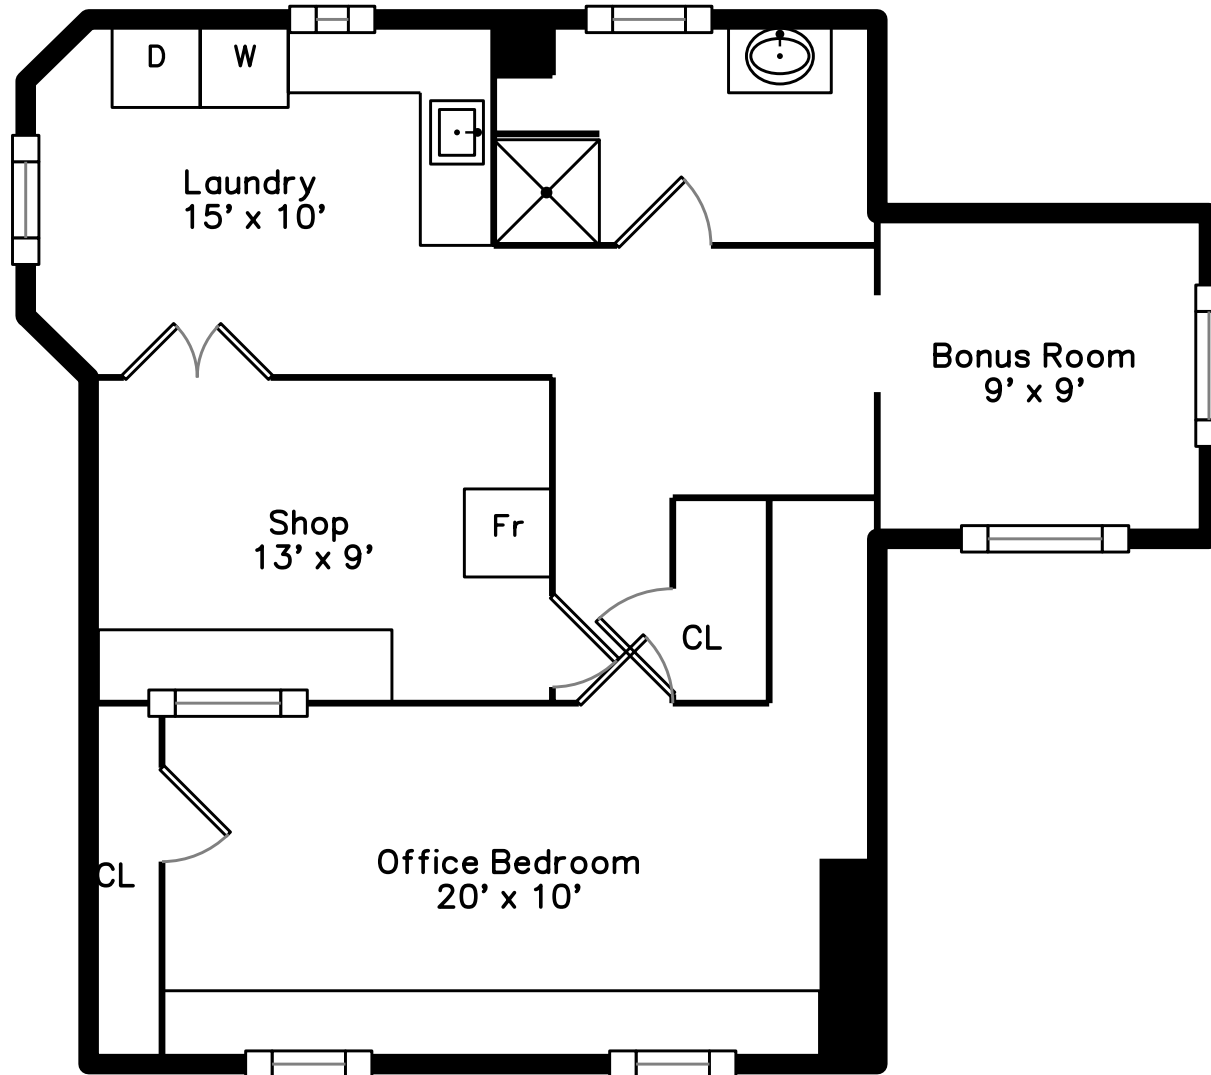

Upper

Main

Lower

36 Hopkins Road
Arlington, MA 02476

PicturePlan by  vis-home

Measurements may not be 100% accurate.
Floor plans are provided for convenience only.
Room sizes are not used to calculate area.

Upper

Main

Lower

Outside

Outside

Outside

Outside

Outside

Hall

Hall

Living Room

Living Room

Living Room

Living Room

Living Room

Living Room

Dining Room

Dining Room

Dining Room

Kitchen

Kitchen

Kitchen

Kitchen

Breakfast