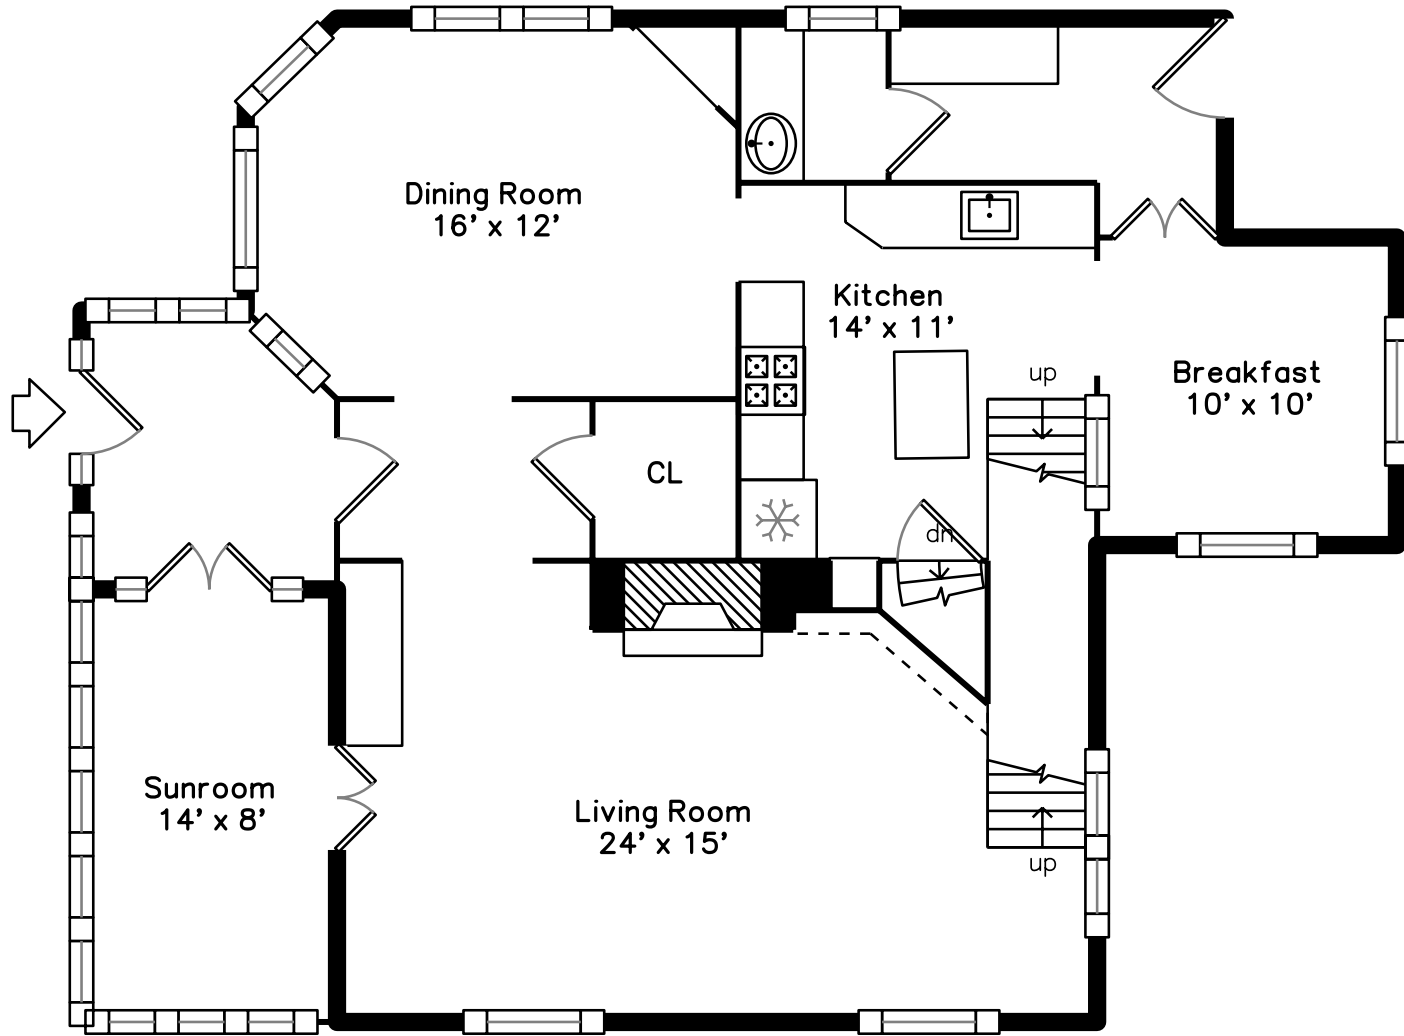

Upper

Main

Lower

36 Hopkins Road
Arlington, MA 02476

PicturePlan by  vis-home

Measurements may not be 100% accurate.
Floor plans are provided for convenience only.
Room sizes are not used to calculate area.

Upper

Main

Lower

Outside

Outside

Outside

Outside

Outside

Hall

Hall

Living Room

Living Room

Living Room

Living Room

Living Room

Living Room

Dining Room

Dining Room

Dining Room

Kitchen

Kitchen

Kitchen

Kitchen

Breakfast