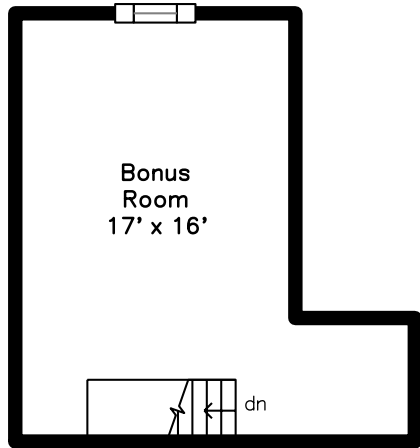

Upper

Main

14 Fairmont Street 2
Cambridge, MA 02139

PicturePlan by  vis-home

Measurements may not be 100% accurate.

Floor plans are provided for convenience only.

Room sizes are not used to calculate area.

Upper

Main

Outside

Outside

Outside

Outside

View

Living Room

Living Room

Living Room

Bedroom

Bedroom

Bathroom

Bonus Room

Bonus Room