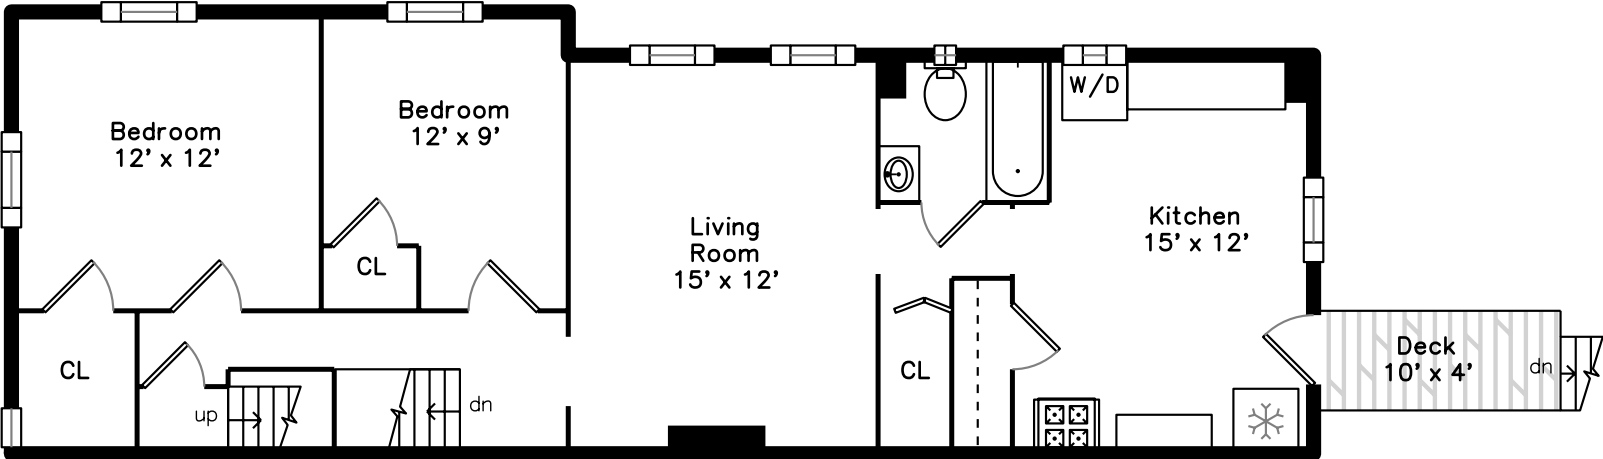

Upper

Main

14 Fairmont Street 2
Cambridge, MA 02139

PicturePlan by  vis-home

Measurements may not be 100% accurate.

Floor plans are provided for convenience only.

Room sizes are not used to calculate area.

Upper

Main

Outside

Outside

Outside

Outside

View

Living Room

Living Room

Living Room

Bedroom

Bedroom

Bathroom

Bonus Room

Bonus Room