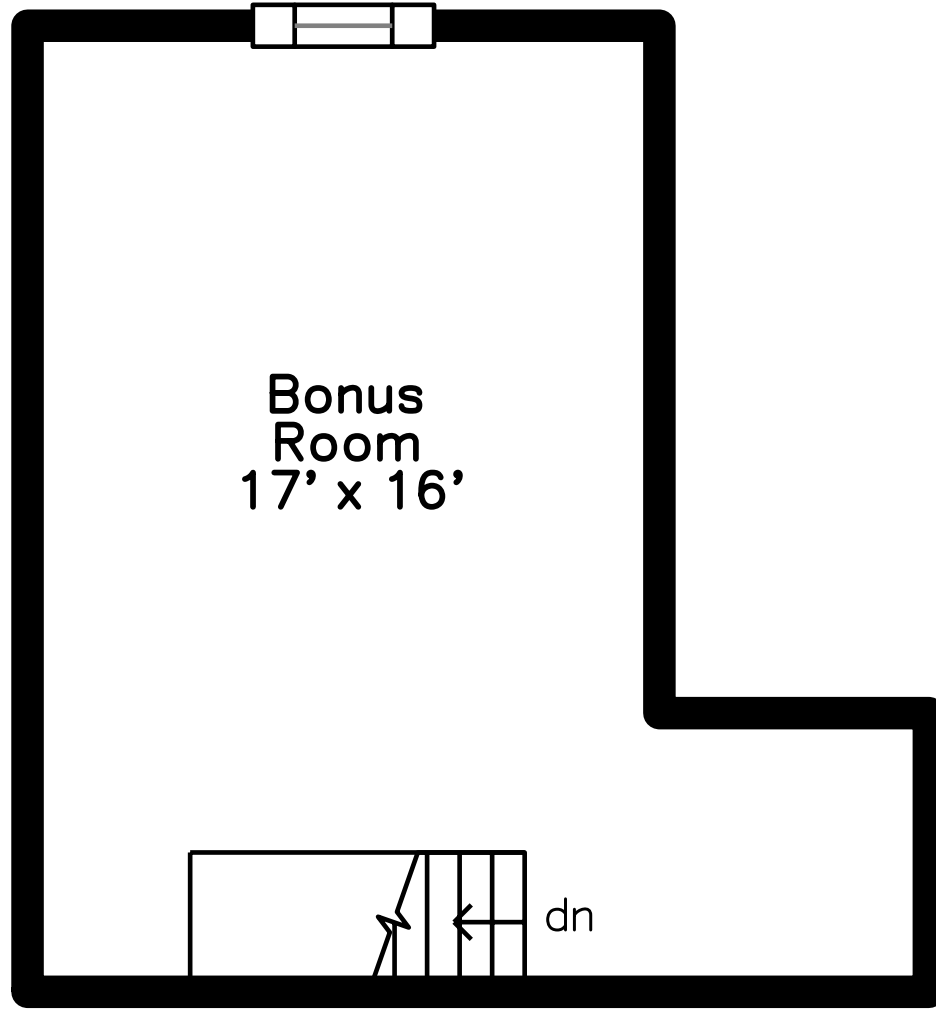

Upper

Main

14 Fairmont Street 2
Cambridge, MA 02139

PicturePlan by  vis-home

Measurements may not be 100% accurate.

Floor plans are provided for convenience only.

Room sizes are not used to calculate area.

Upper

Main

Outside

Outside

Outside

Outside

View

Living Room

Living Room

Living Room

Bedroom

Bedroom

Bathroom

Bonus Room

Bonus Room