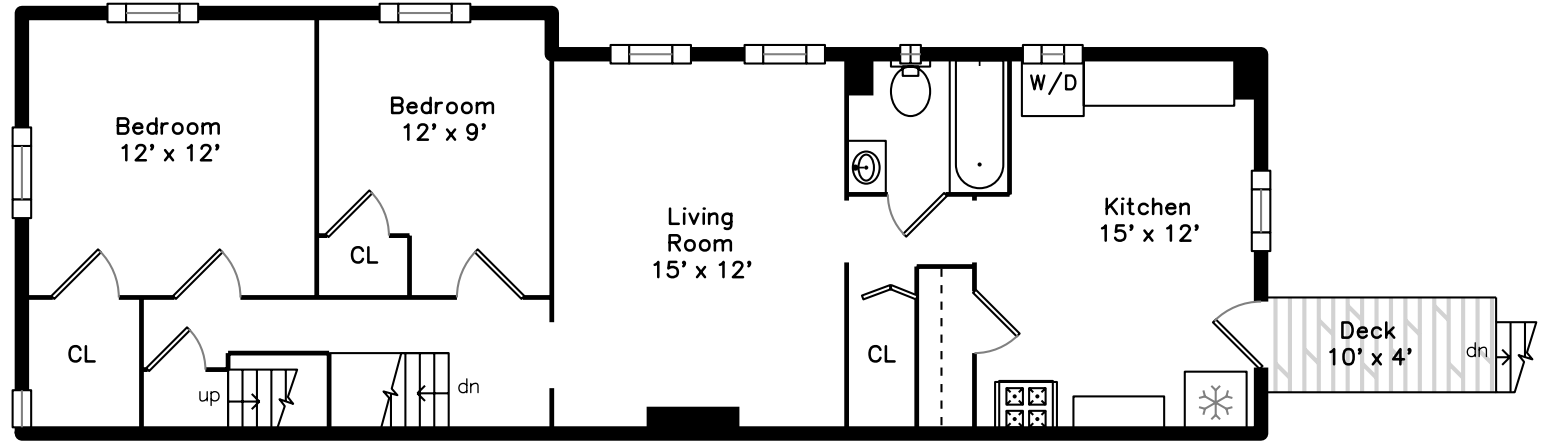

Upper

Main

14 Fairmont Street 2
Cambridge, MA 02139

PicturePlan by  vis-home

Measurements may not be 100% accurate.

Floor plans are provided for convenience only.

Room sizes are not used to calculate area.

Upper

Main

Outside

Outside

Outside

Outside

View

Living Room

Living Room

Living Room

Bedroom

Bedroom

Bathroom

Bonus Room

Bonus Room