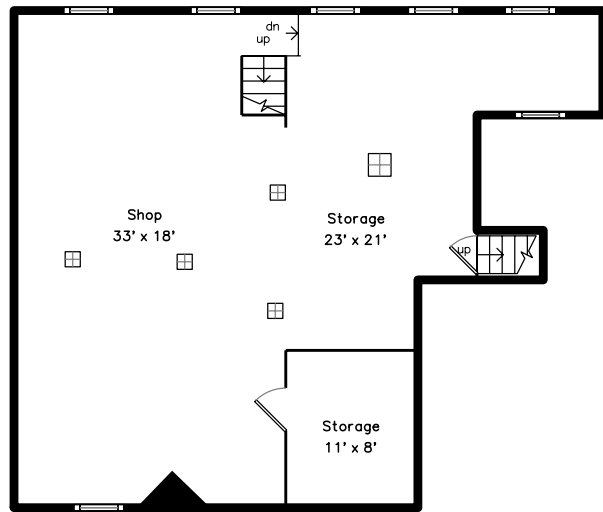

Top

Main

Upper

Lower

40 Willow Street  
Quincy, MA 02170

PicturePlan by  vis-home

Measurements may not be 100% accurate.  
Floor plans are provided for convenience only.  
Room sizes are not used to calculate area.