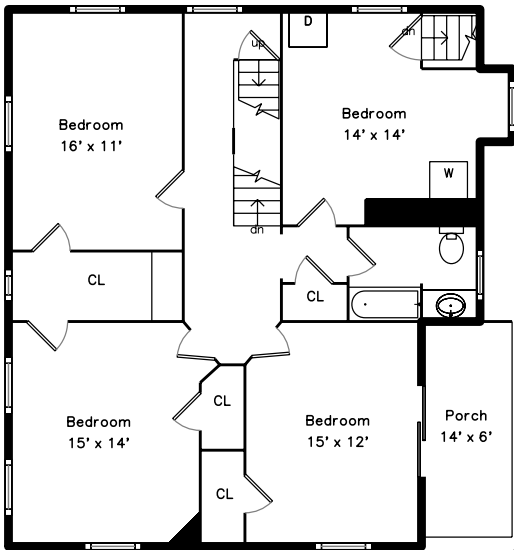

Top

Main

Upper

Lower

40 Willow Street  
Quincy, MA 02170

PicturePlan by  vis-home

Measurements may not be 100% accurate.  
Floor plans are provided for convenience only.  
Room sizes are not used to calculate area.

# Upper

Foyer

Foyer

Foyer

Foyer

Living Room

Living Room

Living Room

Living Room

Kitchen

Bathroom

Hall

Hall

Bedroom

Bedroom

Bedroom

Bedroom