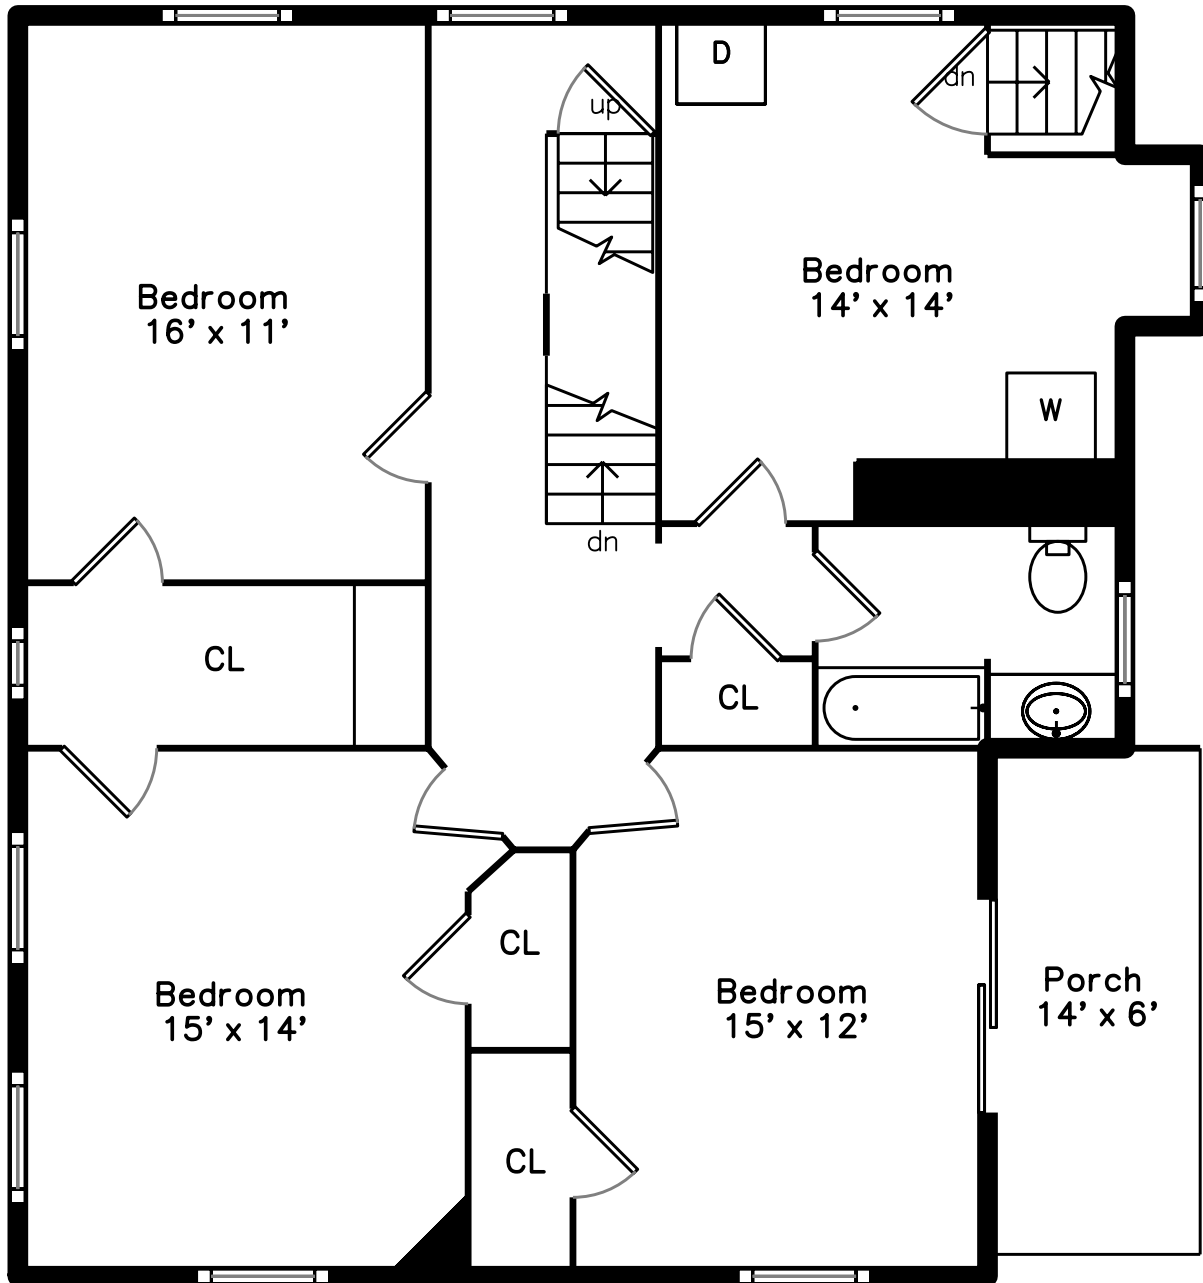

Top

Main

Upper

Lower

40 Willow Street  
Quincy, MA 02170

PicturePlan by  vis-home

Measurements may not be 100% accurate.  
Floor plans are provided for convenience only.  
Room sizes are not used to calculate area.

# Upper

Foyer

Foyer

Foyer

Foyer

Living Room

Living Room

Living Room

Living Room

Living Room

Dining Room

Dining Room

Dining Room

Dining Room

Kitchen

Kitchen

Kitchen