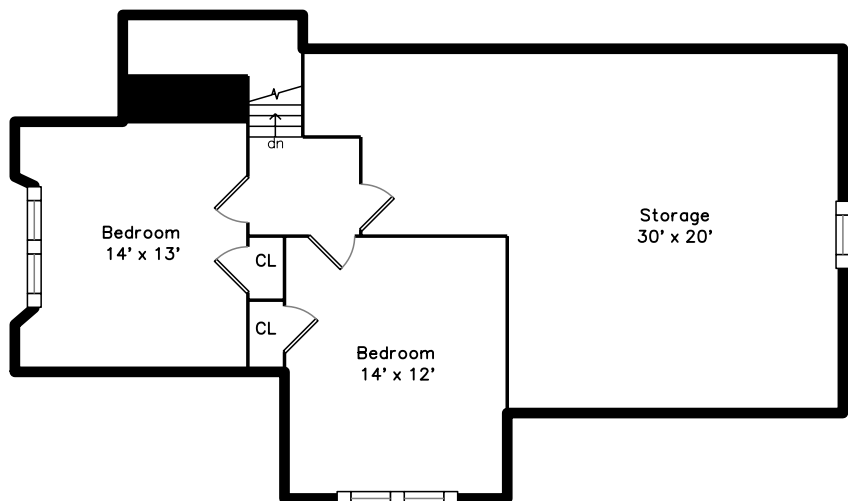

## Upper

## Main

15 Warwick Road 2  
Belmont, MA 02478

PicturePlan by  vis-home

Measurements may not be 100% accurate.  
Floor plans are provided for convenience only.  
Room sizes are not used to calculate area.

# Upper

# Main

Outside

Back

Living Room

Living Room

Living Room

Living Room

Dining Room