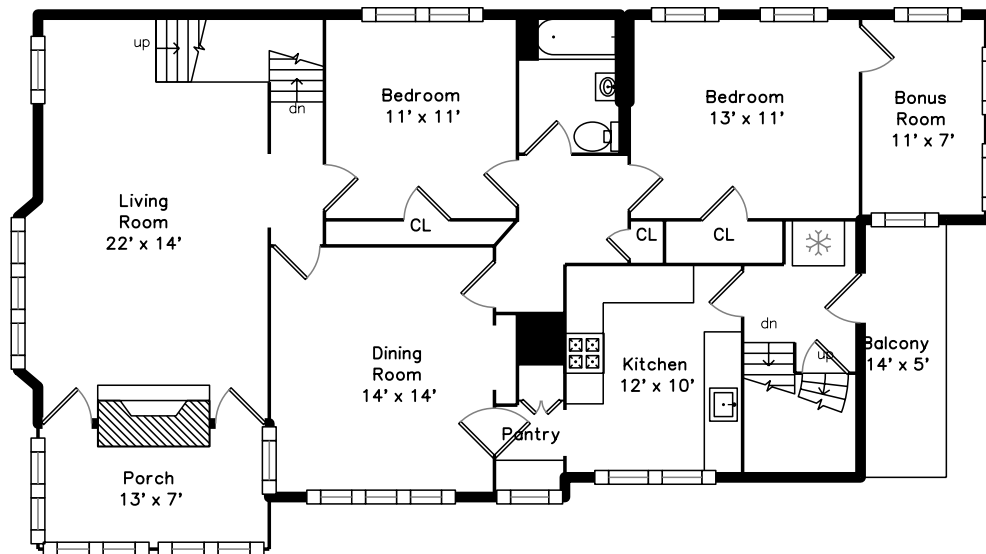

## Upper

## Main

15 Warwick Road 2  
Belmont, MA 02478

PicturePlan by  vis-home

Measurements may not be 100% accurate.  
Floor plans are provided for convenience only.  
Room sizes are not used to calculate area.

# Upper

# Main

Outside

Back

Living Room

Living Room

Living Room

Living Room

Dining Room