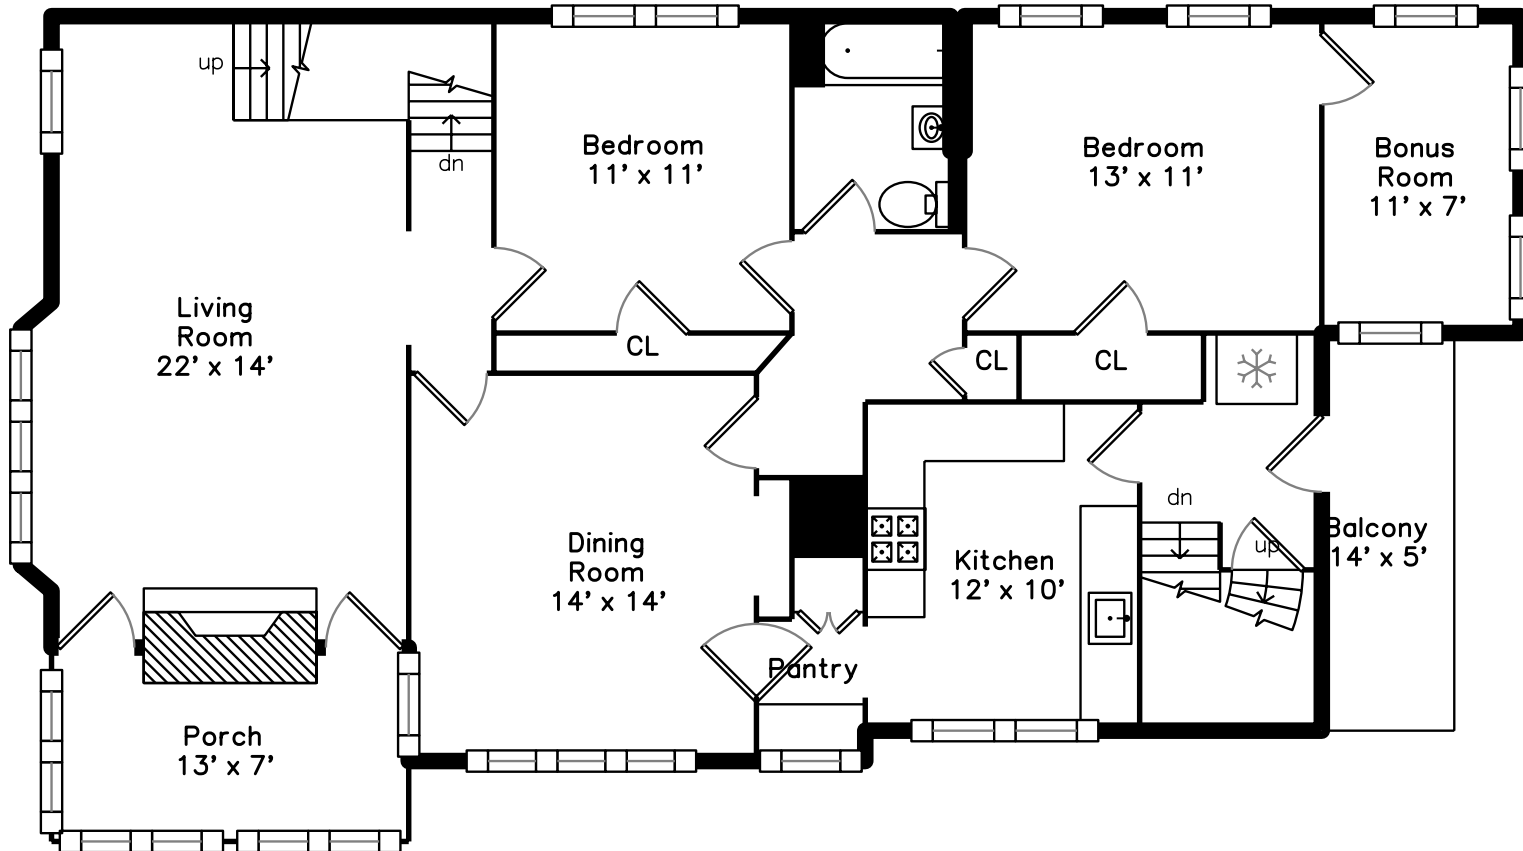

## Main

15 Warwick Road 2  
Belmont, MA 02478

PicturePlan by  vis-home

Measurements may not be 100% accurate.  
Floor plans are provided for convenience only.  
Room sizes are not used to calculate area.

# Upper

# Main

Outside

Back

Living Room

Living Room

Living Room

Living Room

Dining Room

Kitchen

Kitchen

Bedroom

Bedroom

Bathroom

Balcony

Bedroom

Bedroom