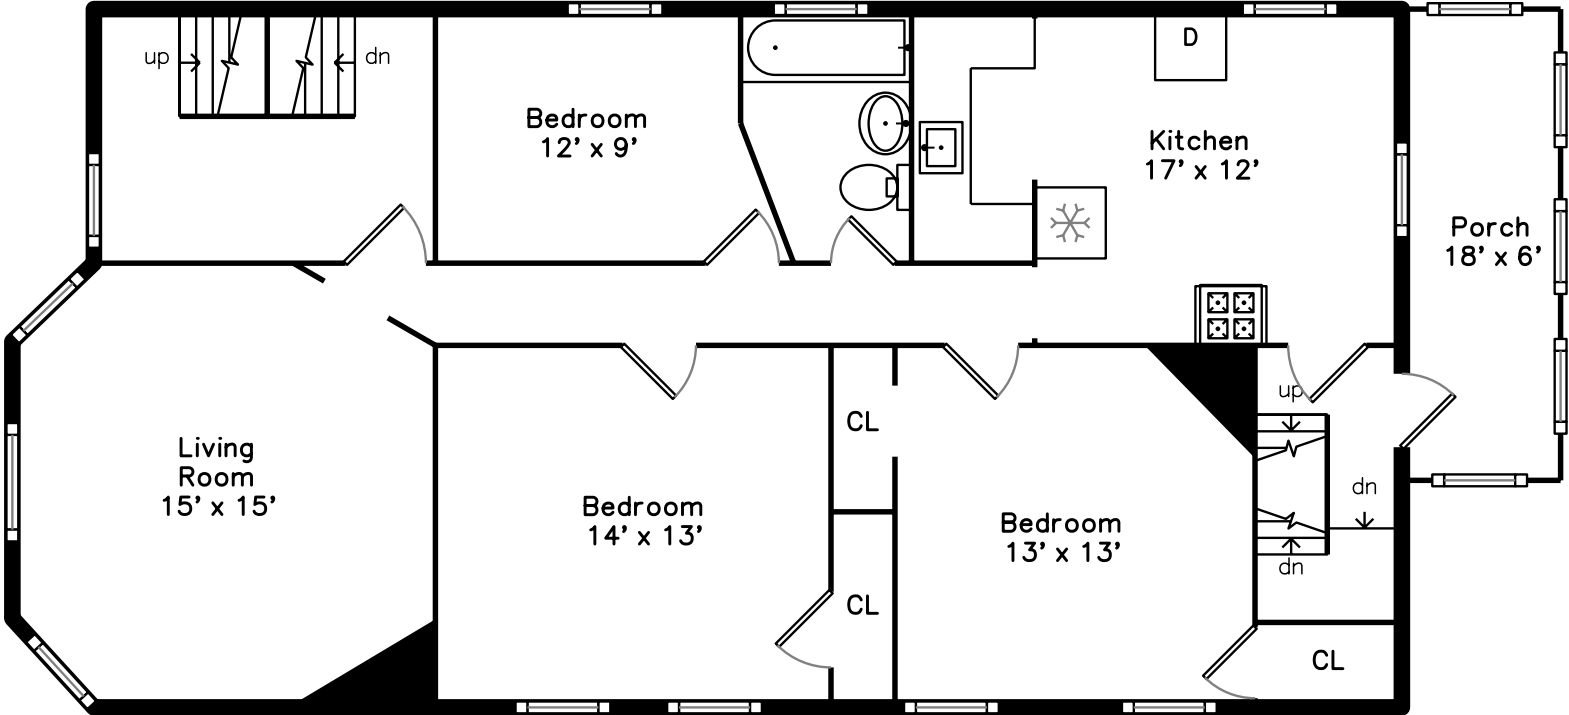

Top

Main

Upper

292 Columbia Street
Cambridge, MA 02141

PicturePlan by  vis-home

Measurements may not be 100% accurate.
Floor plans are provided for convenience only.
Room sizes are not used to calculate area.

Top

Upper

Main

3D View – TopDown

3D View – TopDown

3D View – TopDown