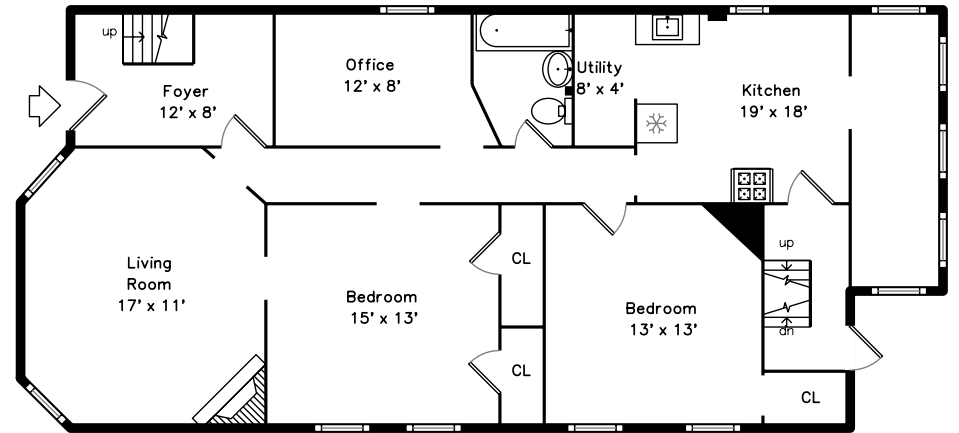

Top

Main

Upper

292 Columbia Street
Cambridge, MA 02141

PicturePlan by  vis-home

Measurements may not be 100% accurate.
Floor plans are provided for convenience only.
Room sizes are not used to calculate area.

Top

Upper

Main

3D View – TopDown

3D View – TopDown

3D View – TopDown