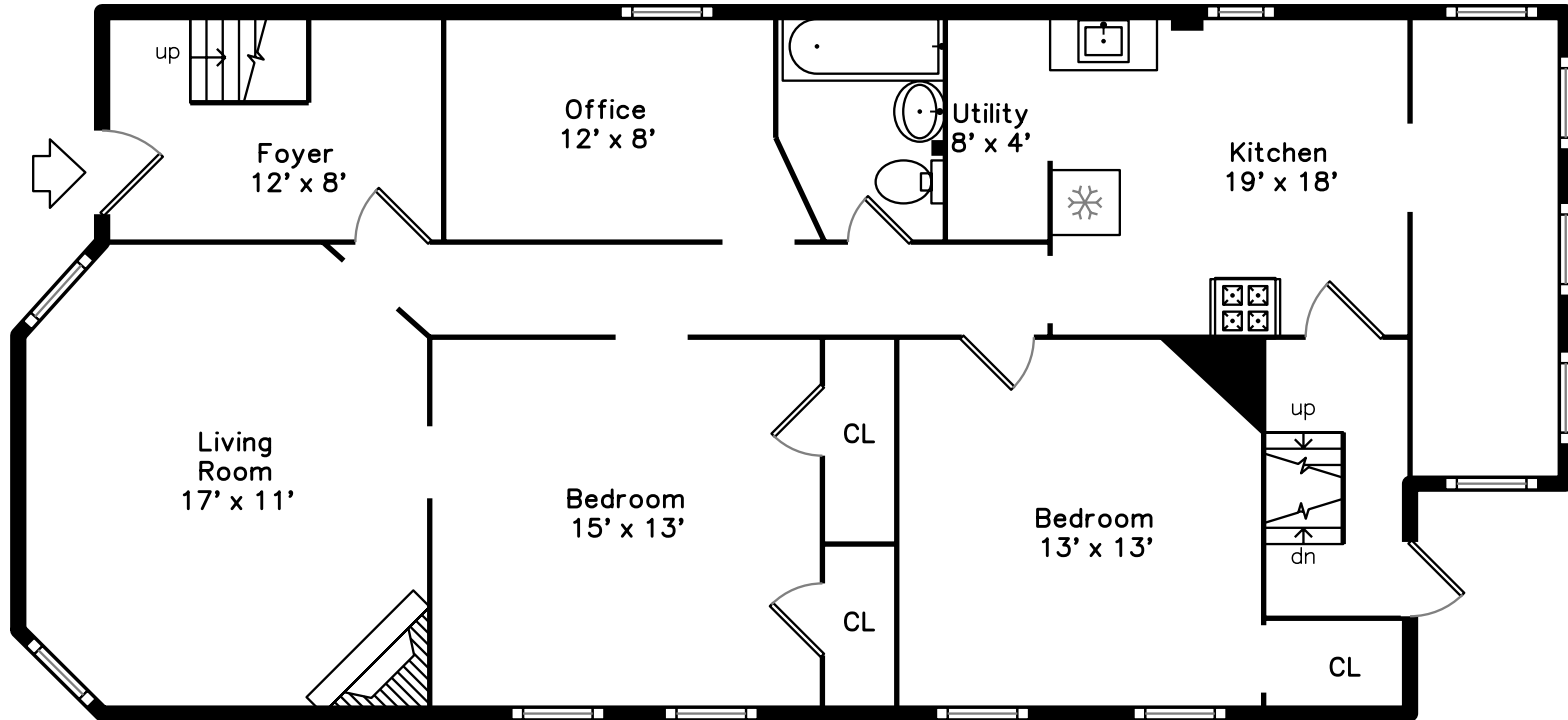

Top

Main

Upper

292 Columbia Street
Cambridge, MA 02141

PicturePlan by  vis-home

Measurements may not be 100% accurate.
Floor plans are provided for convenience only.
Room sizes are not used to calculate area.

Top

Upper

Main

3D View – TopDown

3D View – TopDown

3D View – TopDown