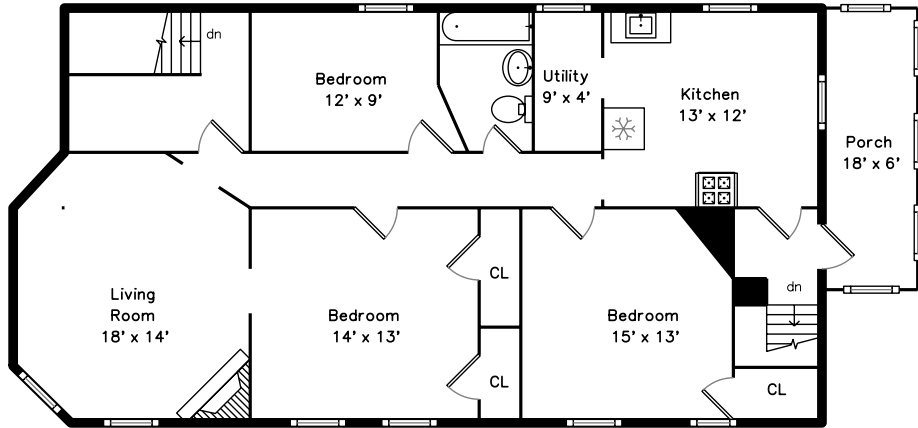

Top

Main

Upper

292 Columbia Street
Cambridge, MA 02141

PicturePlan by  vis-home

Measurements may not be 100% accurate.
Floor plans are provided for convenience only.
Room sizes are not used to calculate area.

Top

Upper

Main

3D View – TopDown

3D View – TopDown

3D View – TopDown