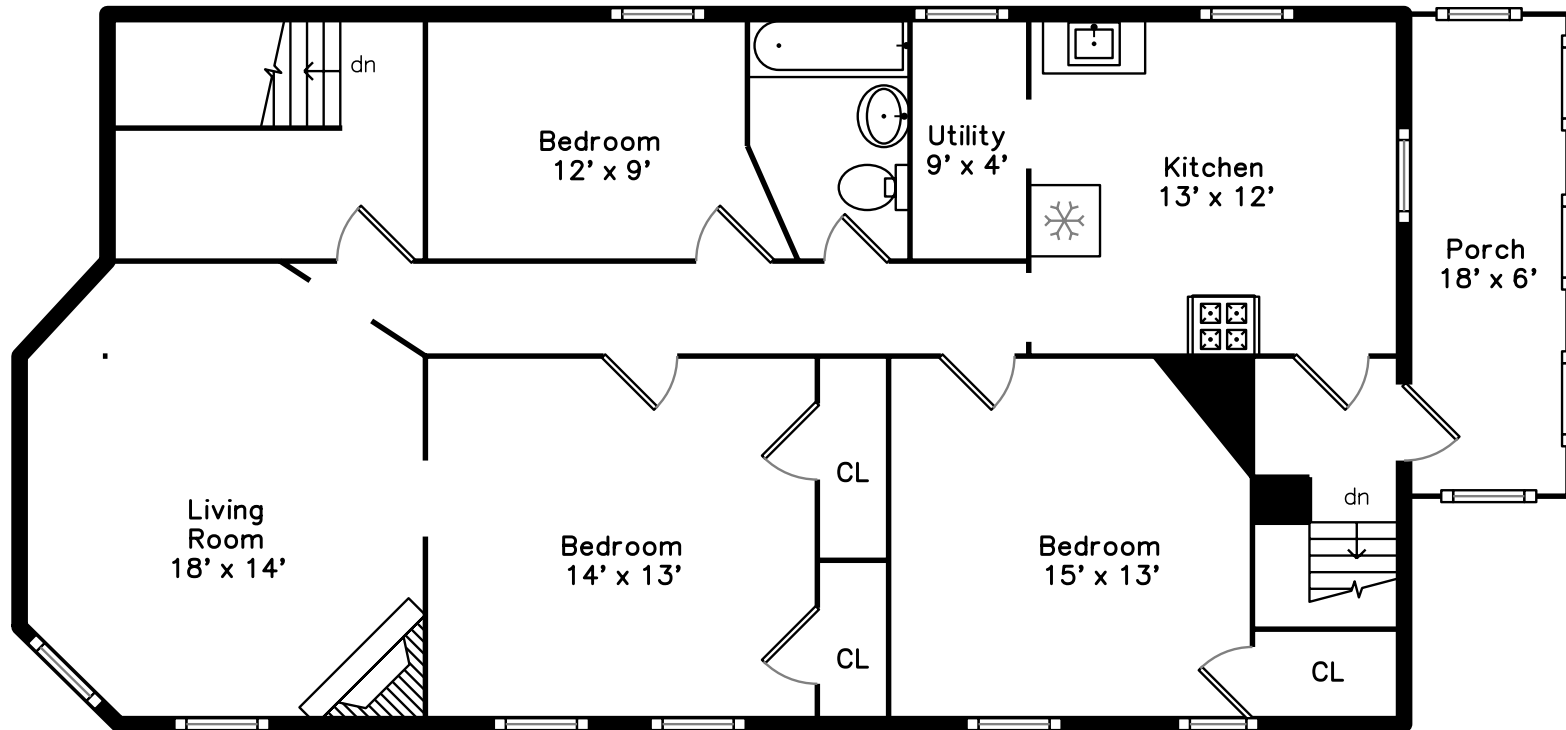

Top

Main

Upper

292 Columbia Street
Cambridge, MA 02141

PicturePlan by  vis-home

Measurements may not be 100% accurate.
Floor plans are provided for convenience only.
Room sizes are not used to calculate area.

Top

Upper

Main

3D View – TopDown

3D View – TopDown

3D View – TopDown