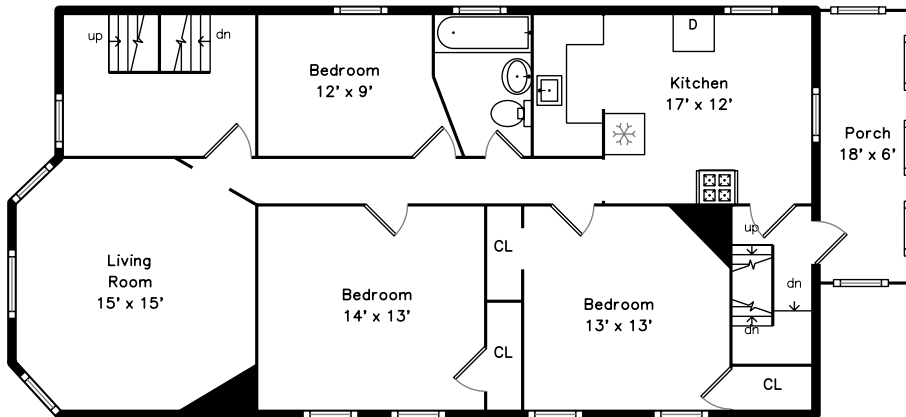

Top

Main

Upper

292 Columbia Street
Cambridge, MA 02141

PicturePlan by  vis-home

Measurements may not be 100% accurate.
Floor plans are provided for convenience only.
Room sizes are not used to calculate area.

Top

Upper

Main

3D View – TopDown

3D View – TopDown

3D View – TopDown