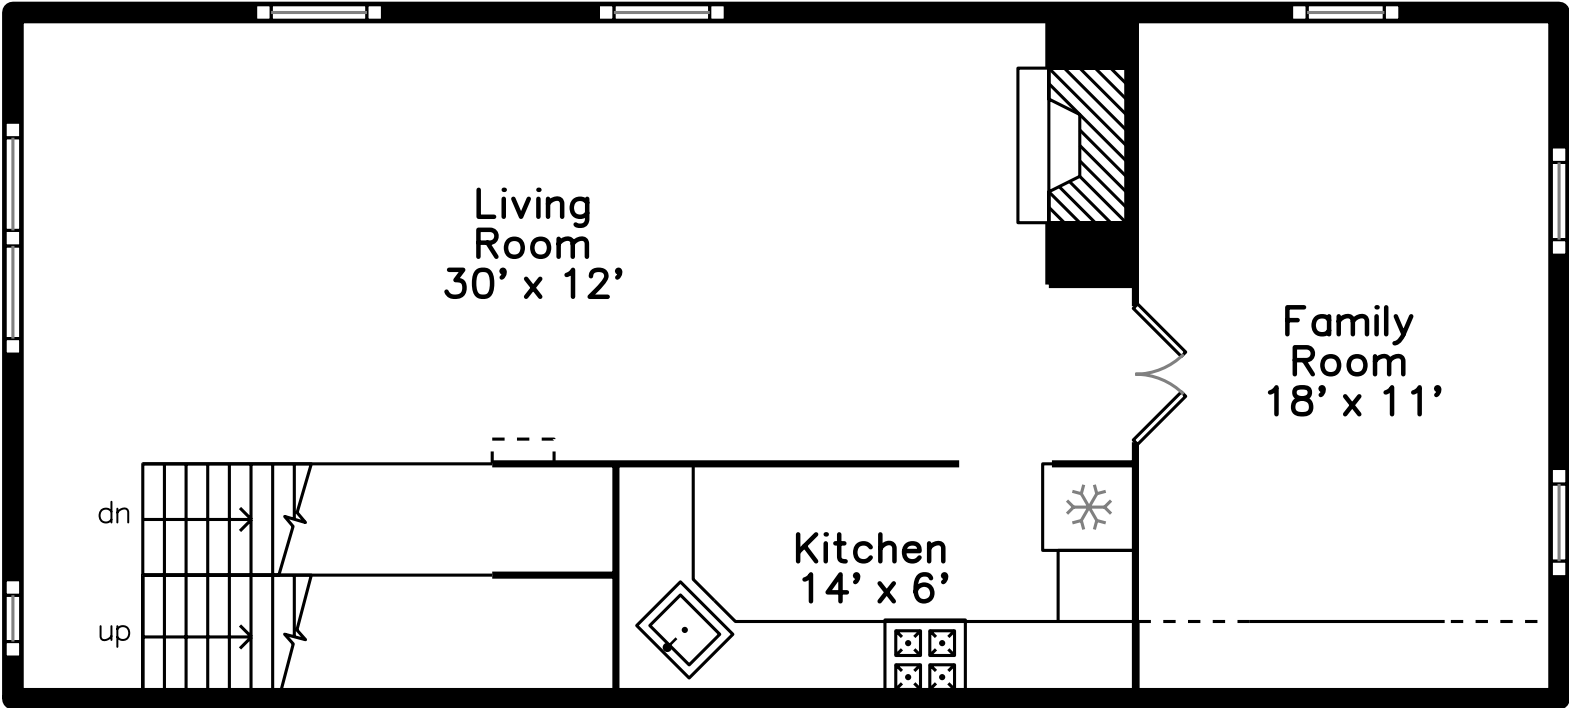

Top

Main

Upper

21 Branch Street
Boston, MA 02108

PicturePlan by  vis-home

Measurements may not be 100% accurate.
Floor plans are provided for convenience only.
Room sizes are not used to calculate area.

Top

Upper

Main

Bedroom

Bedroom

Bedroom

Bathroom

Bathroom

Living Room

Living Room

Living Room

Living Room

Kitchen

Kitchen

Kitchen

Family Room

Family Room

Family Room

Hall

Main Bedroom

Main Bedroom

Main Bedroom

Main Bedroom

Main Bedroom

Main Bedroom