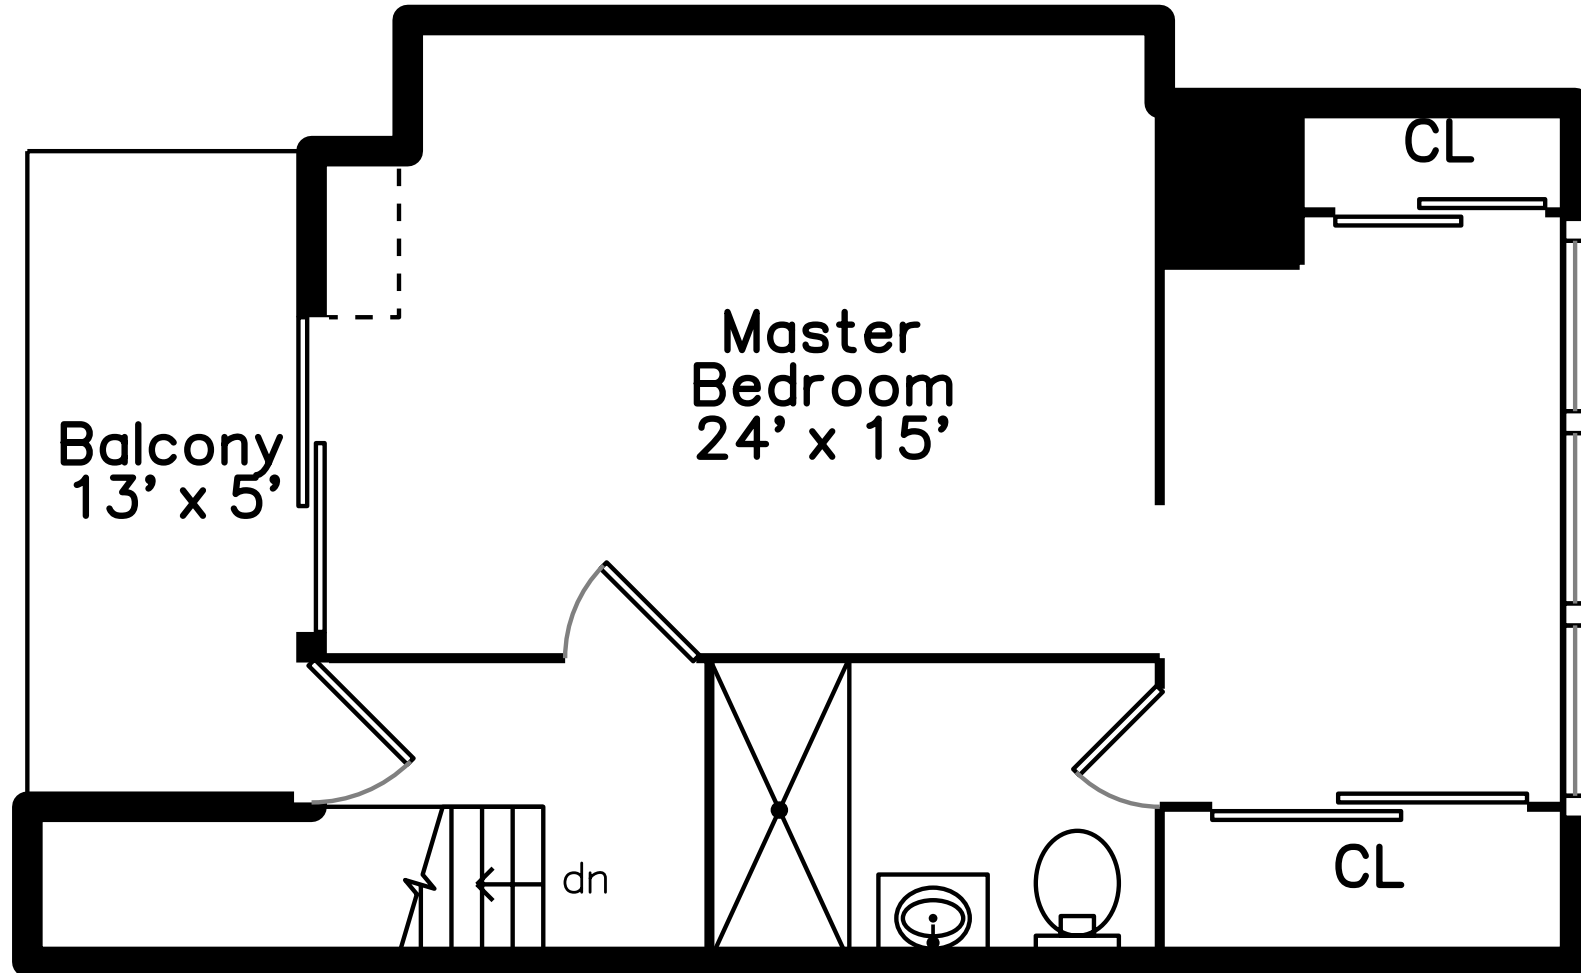

Top

Main

Upper

21 Branch Street
Boston, MA 02108

PicturePlan by  vis-home

Measurements may not be 100% accurate.
Floor plans are provided for convenience only.
Room sizes are not used to calculate area.

Top

Upper

Main

Bedroom

Bedroom

Bedroom

Bathroom

Bathroom

Living Room

Living Room

Living Room

Living Room

Kitchen

Kitchen

Kitchen

Family Room

Family Room

Family Room

Hall

Main Bedroom

Main Bedroom

Main Bedroom

Main Bedroom

Main Bedroom

Main Bedroom