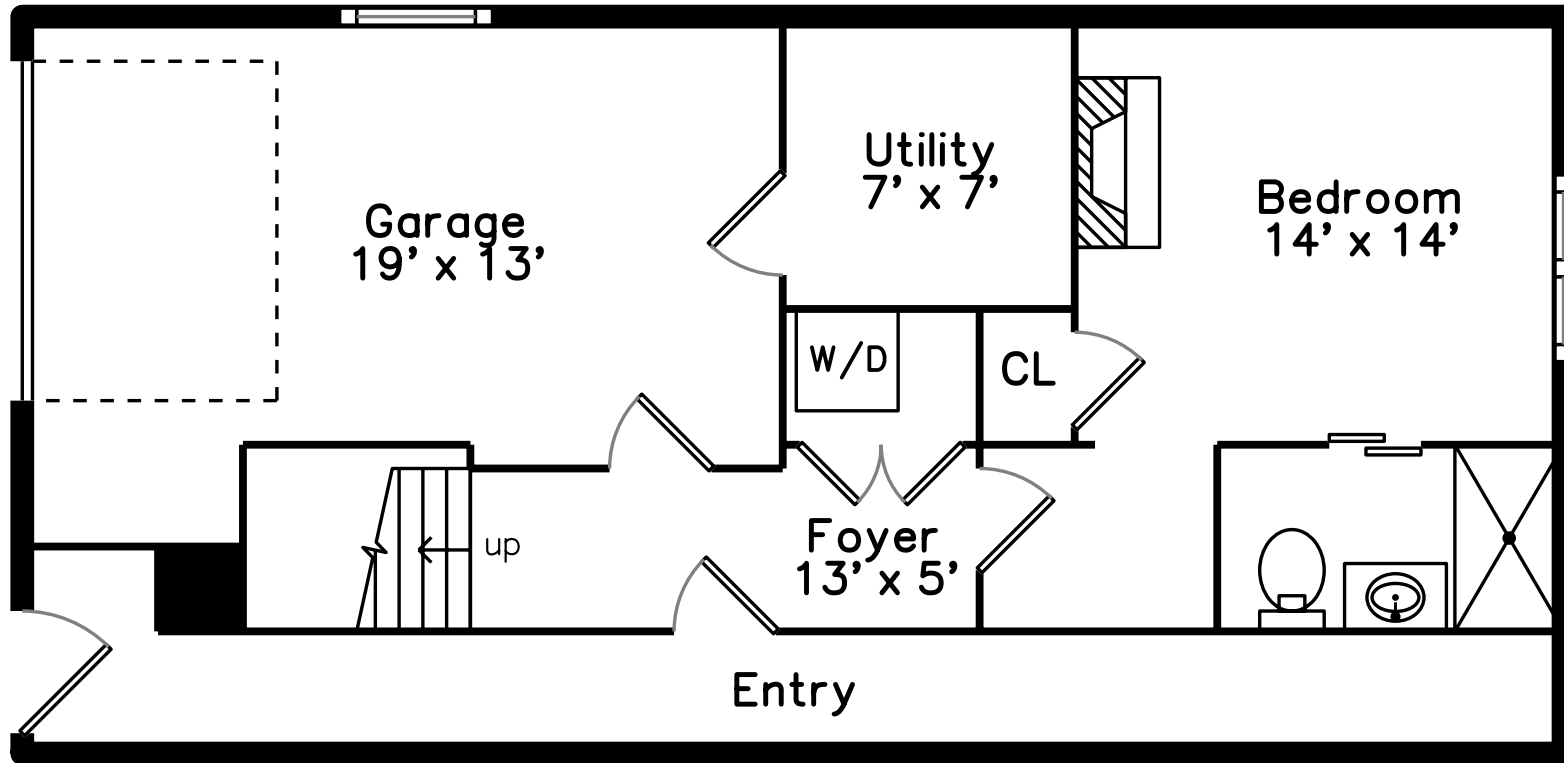

Top

Main

Upper

21 Branch Street
Boston, MA 02108

PicturePlan by  vis-home

Measurements may not be 100% accurate.
Floor plans are provided for convenience only.
Room sizes are not used to calculate area.

Top

Upper

Main

Bedroom

Bedroom

Bedroom

Bathroom

Bathroom

Living Room

Living Room

Living Room

Living Room

Kitchen

Kitchen

Kitchen

Family Room

Family Room

Family Room

Hall

Main Bedroom

Main Bedroom

Main Bedroom

Main Bedroom

Main Bedroom

Main Bedroom