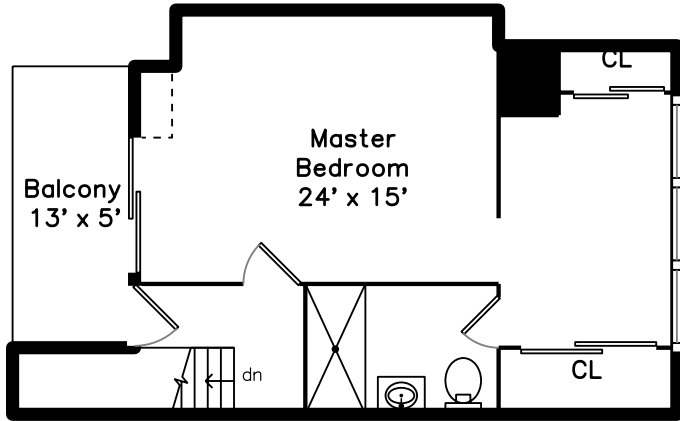

Top

Main

Upper

21 Branch Street
Boston, MA 02108

PicturePlan by  vis-home

Measurements may not be 100% accurate.
Floor plans are provided for convenience only.
Room sizes are not used to calculate area.

Top

Upper

Main

Bedroom

Bedroom

Bedroom

Bathroom

Bathroom

Living Room

Living Room

Living Room

Living Room

Kitchen

Kitchen

Kitchen

Family Room

Family Room

Family Room

Hall

Main Bedroom

Main Bedroom

Main Bedroom

Main Bedroom

Main Bedroom

Main Bedroom