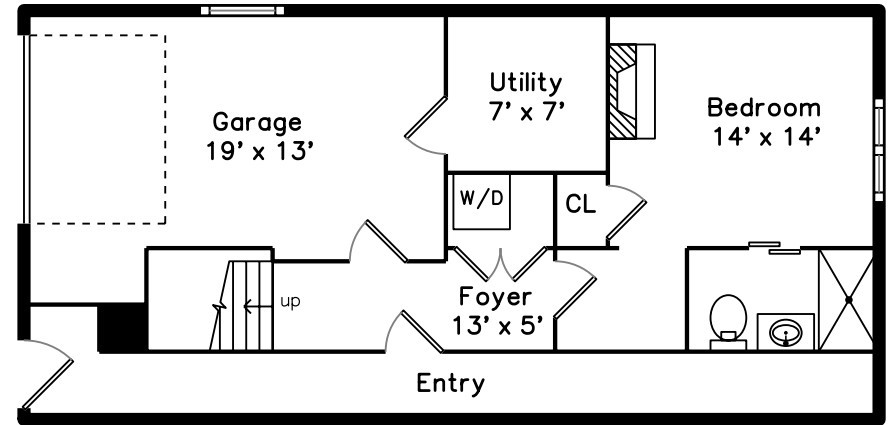

Top

Main

Upper

21 Branch Street
Boston, MA 02108

PicturePlan by  vis-home

Measurements may not be 100% accurate.
Floor plans are provided for convenience only.
Room sizes are not used to calculate area.

Top

Upper

Main

Bedroom

Bedroom

Bedroom

Bathroom

Bathroom

Living Room

Living Room

Living Room

Living Room

Kitchen

Kitchen

Kitchen

Family Room

Family Room

Family Room

Hall

Main Bedroom

Main Bedroom

Main Bedroom

Main Bedroom

Main Bedroom

Main Bedroom