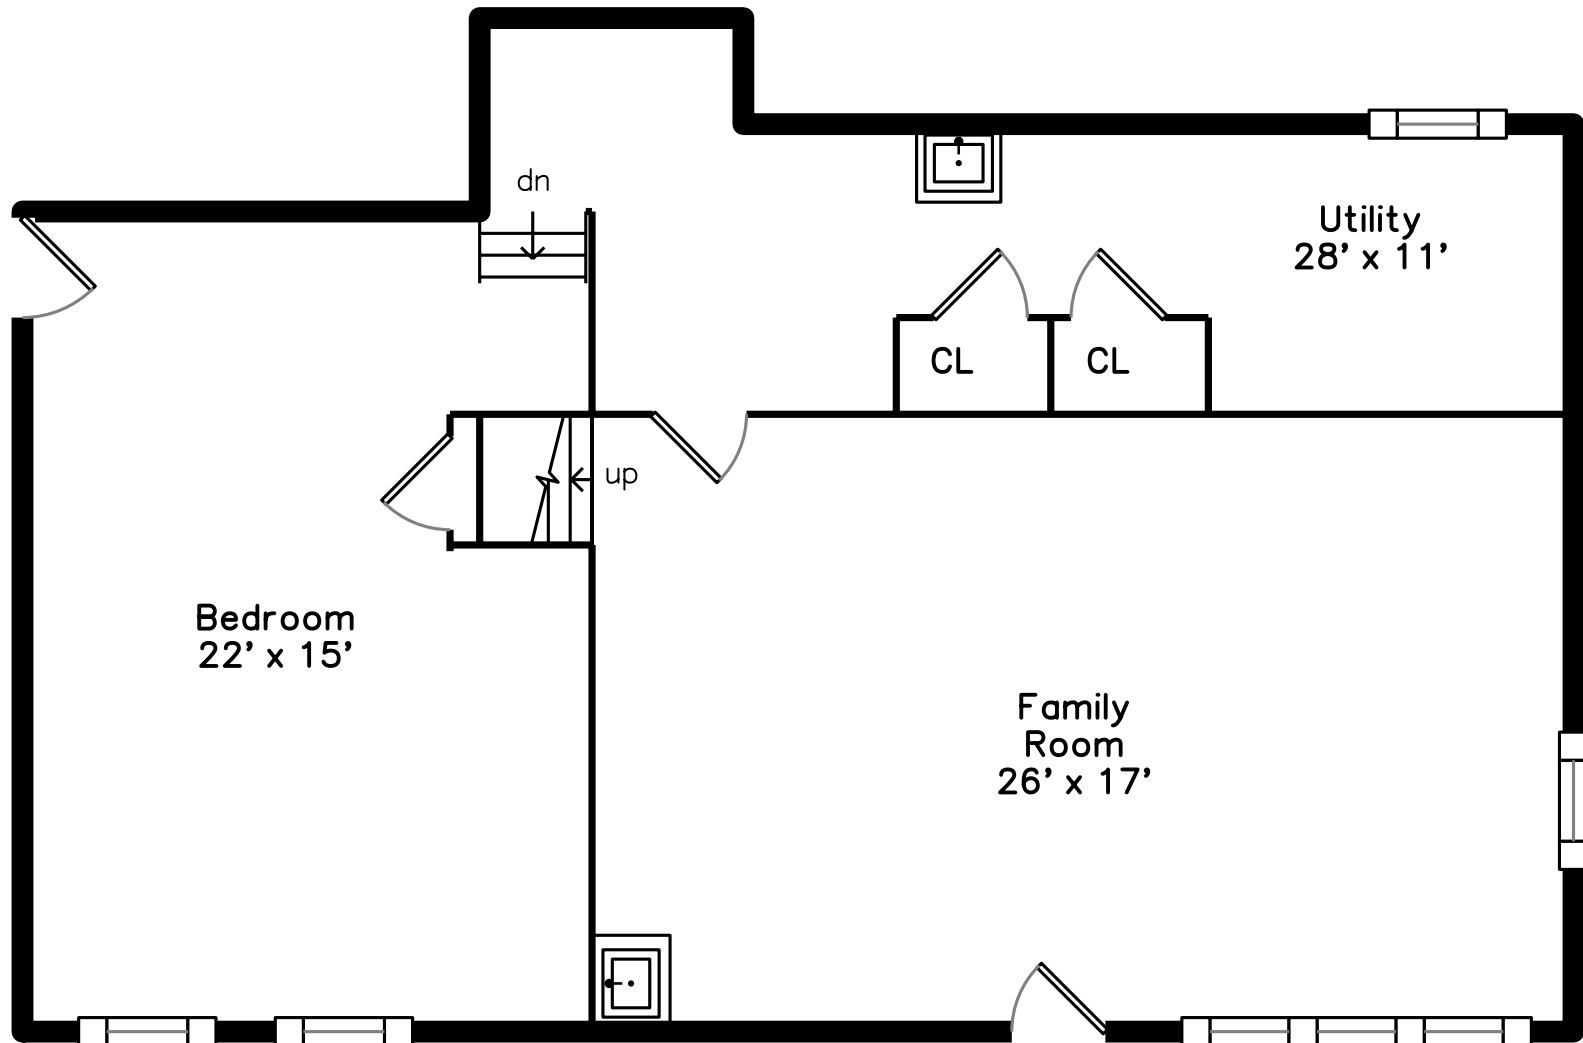

Upper

Main

Basement

Lower

207 Brookline Street
Newton, MA 02467

PicturePlan by  vis-home

Measurements may not be 100% accurate.
Floor plans are provided for convenience only.
Room sizes are not used to calculate area.

Upper

Main

Lower

Basement

Outside

Outside

Outside

Back

Backyard

Foyer

Living Room

Living Room

Living Room

Dining Room

Kitchen

Kitchen

Deck

Bedroom

Bathroom

Bedroom

Bedroom

Bedroom

Living Room

Living Room