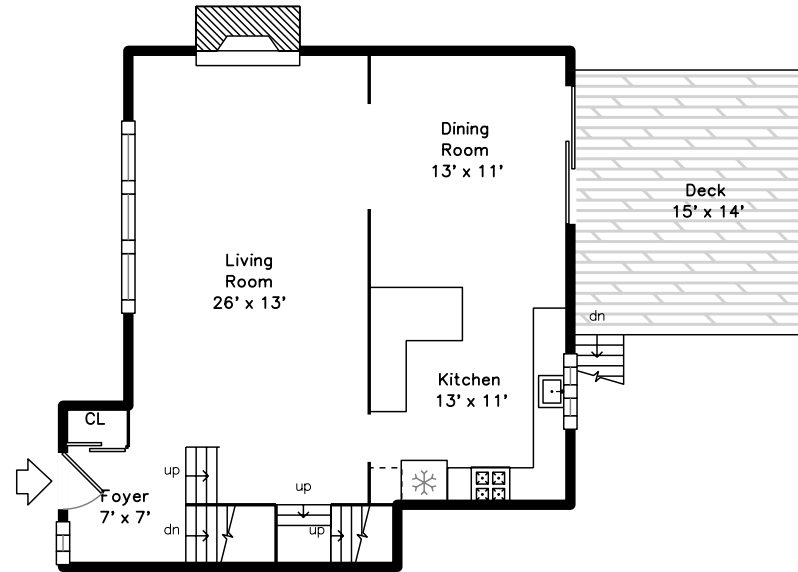

Upper

Main

Basement

Lower

207 Brookline Street
Newton, MA 02467

PicturePlan by  vis-home

Measurements may not be 100% accurate.
Floor plans are provided for convenience only.
Room sizes are not used to calculate area.

Upper

Main

Lower

Basement

Outside

Outside

Outside

Back

Backyard

Foyer

Living Room

Living Room

Living Room

Dining Room

Kitchen

Kitchen

Deck

Bedroom

Bathroom

Bedroom

Bedroom

Bedroom

Living Room

Living Room