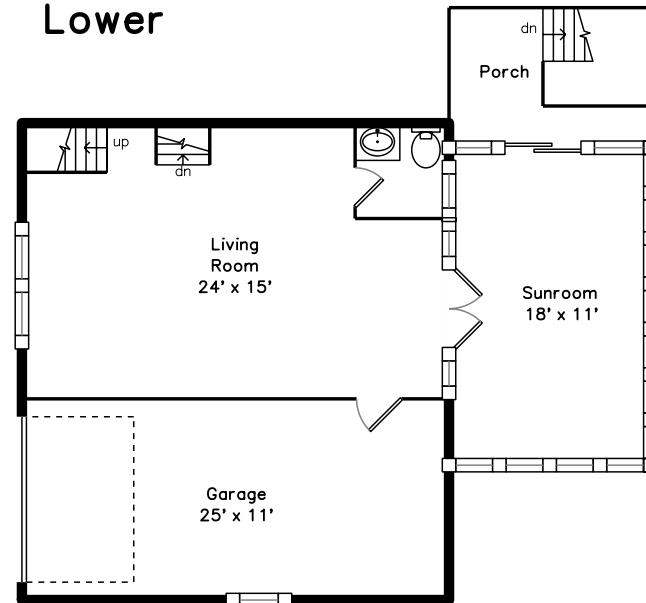

Upper

Main

Basement

Lower

207 Brookline Street
Newton, MA 02467

PicturePlan by  vis-home

Measurements may not be 100% accurate.
Floor plans are provided for convenience only.
Room sizes are not used to calculate area.

Upper

Main

Lower

Basement

Outside

Outside

Outside

Back

Backyard

Foyer

Living Room

Living Room

Living Room

Dining Room

Kitchen

Kitchen

Deck

Bedroom

Bathroom

Bedroom

Bedroom

Bedroom

Living Room

Living Room