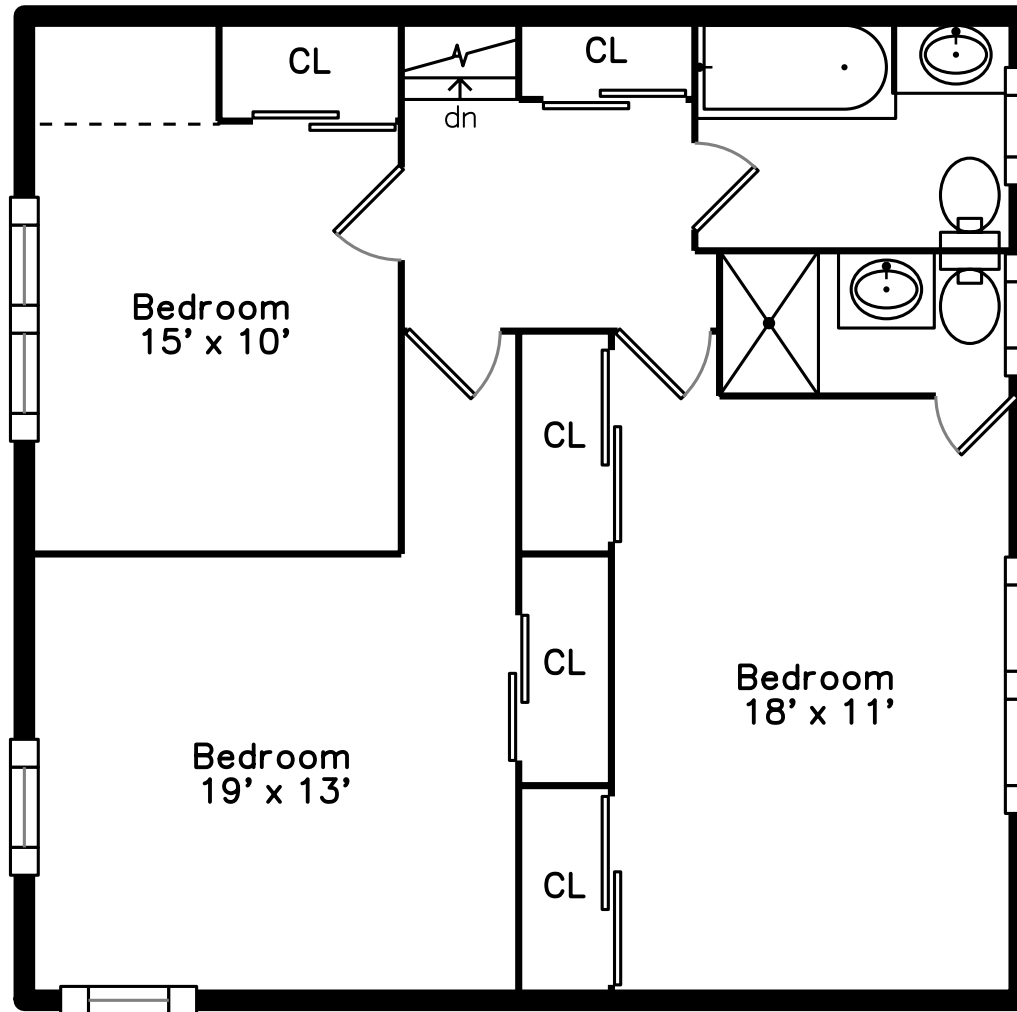

Upper

Main

Basement

Lower

207 Brookline Street
Newton, MA 02467

PicturePlan by  vis-home

Measurements may not be 100% accurate.
Floor plans are provided for convenience only.
Room sizes are not used to calculate area.

Upper

Main

Lower

Basement

Outside

Outside

Outside

Back

Backyard

Foyer

Living Room

Living Room

Living Room

Dining Room

Kitchen

Kitchen

Deck

Bedroom

Bathroom

Bedroom

Bedroom

Bedroom

Living Room

Living Room