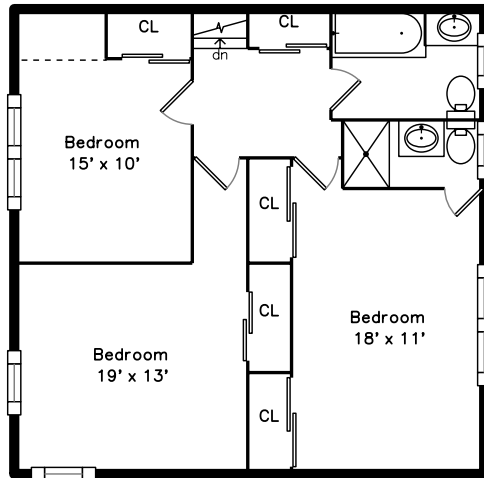

Upper

Main

Basement

Lower

207 Brookline Street
Newton, MA 02467

PicturePlan by  vis-home

Measurements may not be 100% accurate.
Floor plans are provided for convenience only.
Room sizes are not used to calculate area.

Upper

Main

Lower

Basement

Outside

Outside

Outside

Back

Backyard

Foyer

Living Room

Living Room

Living Room

Dining Room

Kitchen

Kitchen

Deck

Bedroom

Bathroom

Bedroom

Bedroom

Bedroom

Living Room

Living Room