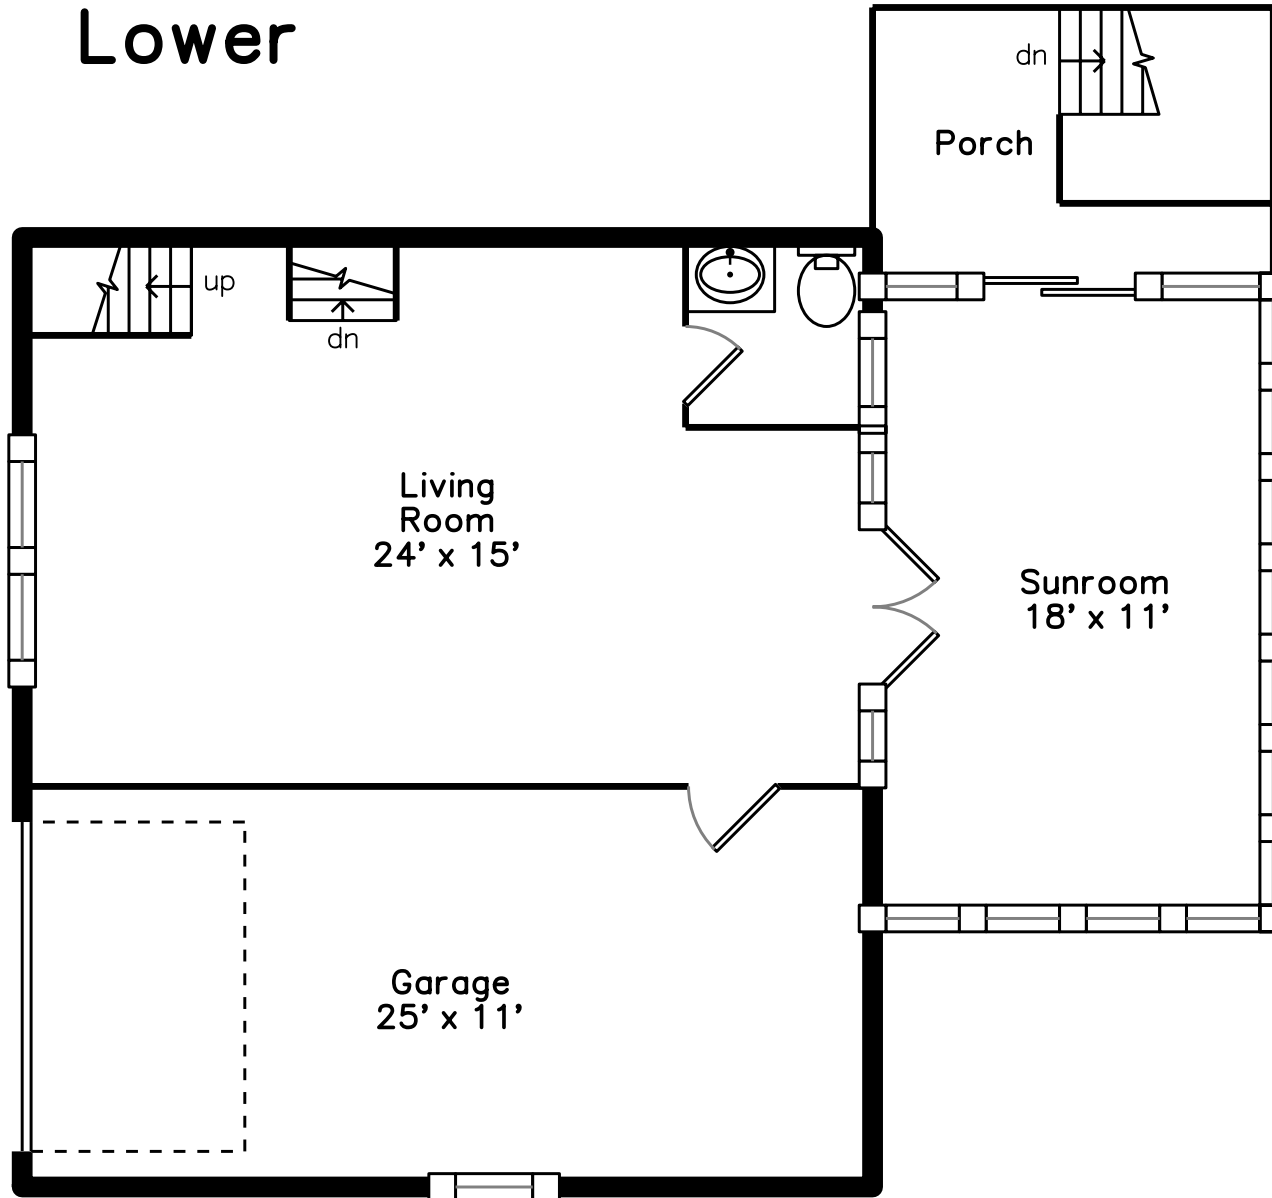

Upper

Main

Basement

Lower

207 Brookline Street
Newton, MA 02467

PicturePlan by  vis-home

Measurements may not be 100% accurate.
Floor plans are provided for convenience only.
Room sizes are not used to calculate area.

Upper

Main

Lower

Basement

Outside

Outside

Outside

Back

Backyard

Foyer

Living Room

Living Room

Living Room

Dining Room

Kitchen

Kitchen

Deck

Bedroom

Bathroom

Bedroom

Bedroom

Bedroom

Living Room

Living Room