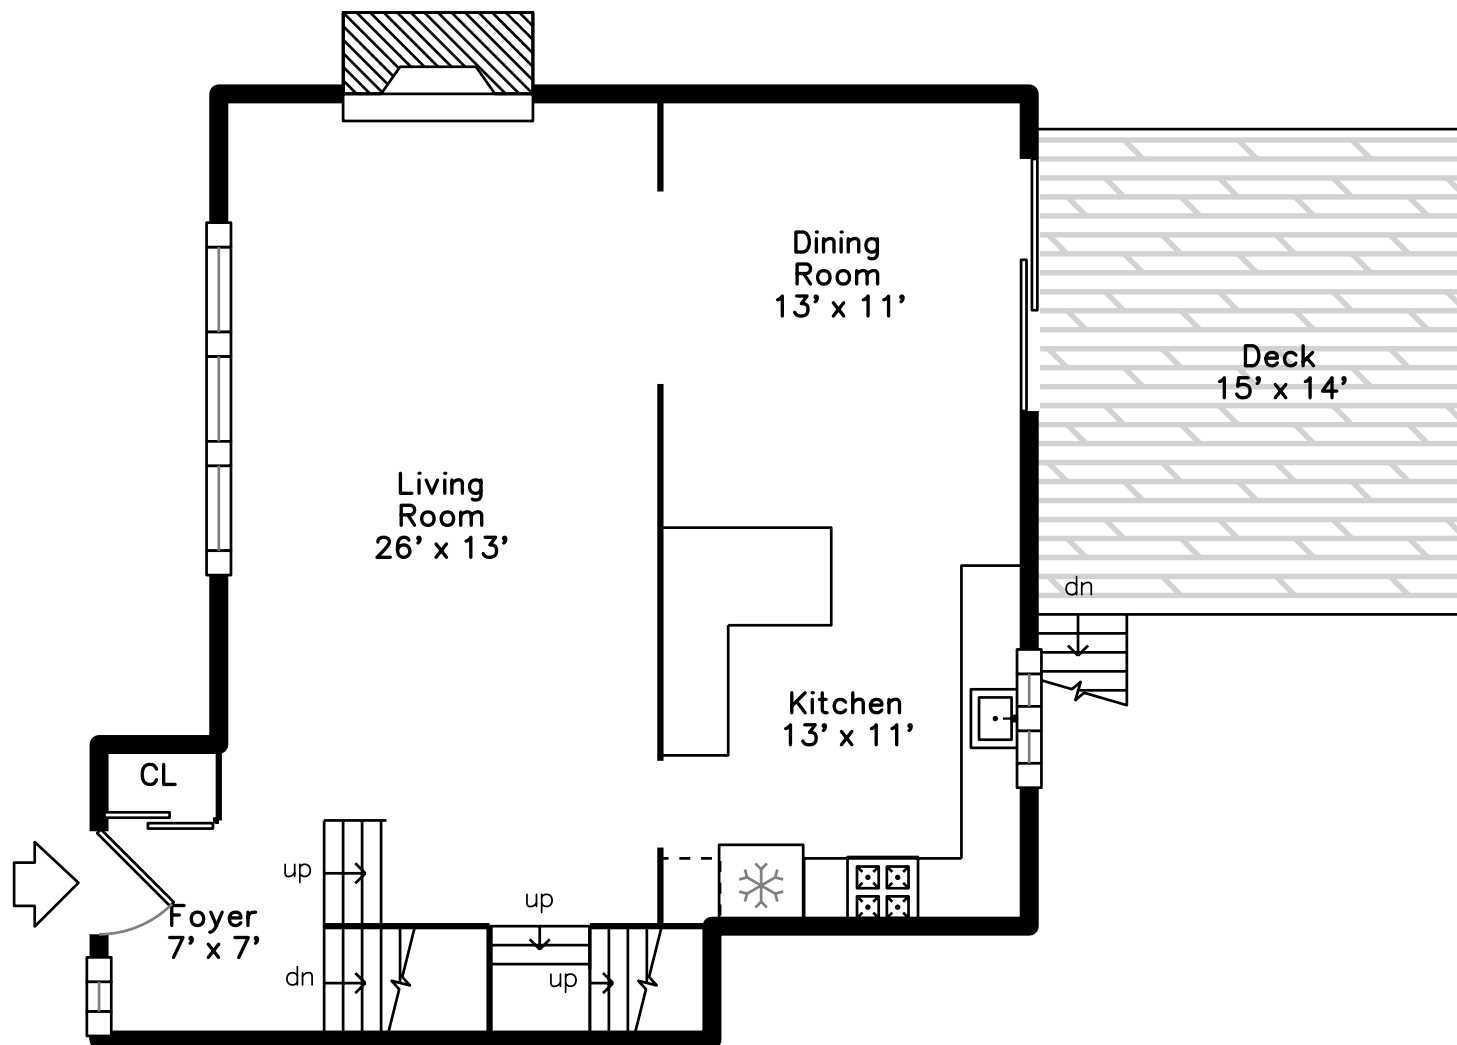

Upper

Main

Basement

Lower

207 Brookline Street
Newton, MA 02467

PicturePlan by  vis-home

Measurements may not be 100% accurate.
Floor plans are provided for convenience only.
Room sizes are not used to calculate area.

Upper

Main

Lower

Basement

Outside

Outside

Outside

Back

Backyard

Foyer

Living Room

Living Room

Living Room

Dining Room

Kitchen

Kitchen

Deck

Bedroom

Bathroom

Bedroom

Bedroom

Bedroom

Living Room

Living Room