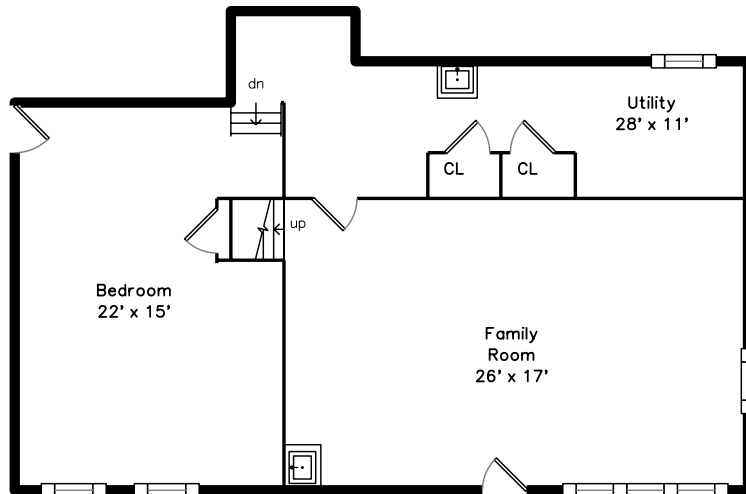

Upper

Main

Basement

Lower

207 Brookline Street
Newton, MA 02467

PicturePlan by  vis-home

Measurements may not be 100% accurate.
Floor plans are provided for convenience only.
Room sizes are not used to calculate area.

Upper

Main

Lower

Basement

Outside

Outside

Outside

Back

Backyard

Foyer

Living Room

Living Room

Living Room

Dining Room

Kitchen

Kitchen

Deck

Bedroom

Bathroom

Bedroom

Bedroom

Bedroom

Living Room

Living Room