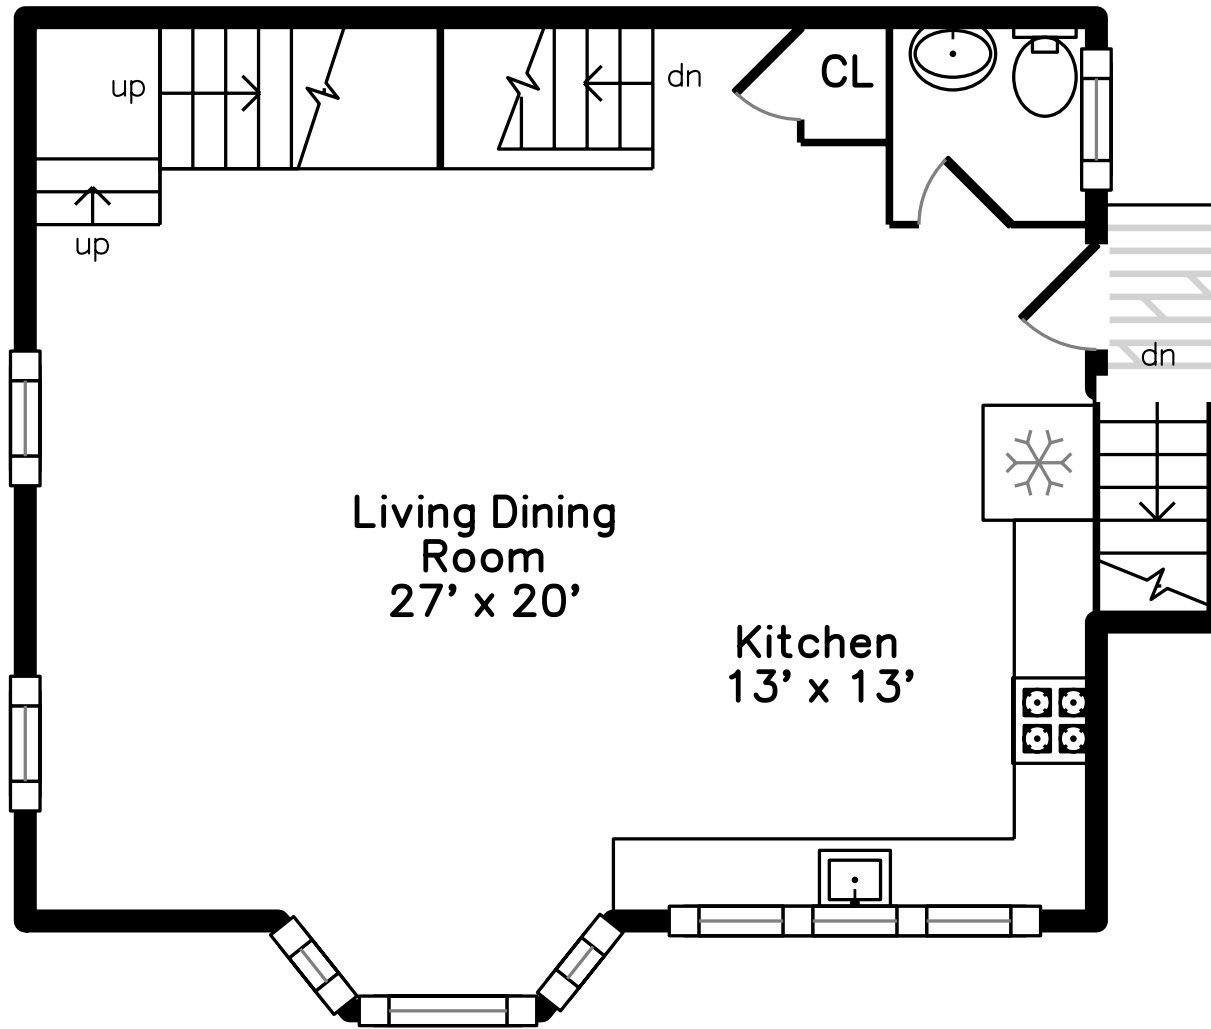

Top

Upper

Main

33 Oval Road
 Quincy, MA 02170

Measurements may not be 100% accurate.
 Floor plans are provided for convenience only.
 Room sizes are not used to calculate area.

Top

Upper

Main

3D View – TopDown

3D View – TopDown

3D View – TopDown