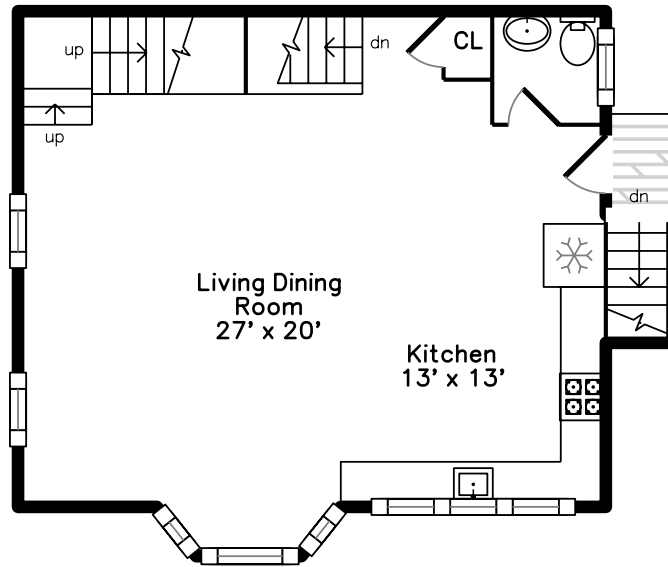

Top

Upper

Main

33 Oval Road
 Quincy, MA 02170

Measurements may not be 100% accurate.
 Floor plans are provided for convenience only.
 Room sizes are not used to calculate area.

Top

Upper

Main

3D View – TopDown

3D View – TopDown

3D View – TopDown