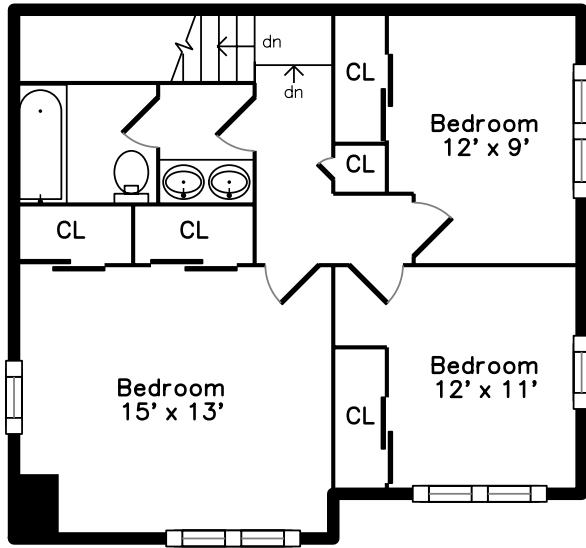

Top

Upper

Main

33 Oval Road
 Quincy, MA 02170

Measurements may not be 100% accurate.
 Floor plans are provided for convenience only.
 Room sizes are not used to calculate area.

Top

Upper

Main

3D View – TopDown

3D View – TopDown

3D View – TopDown