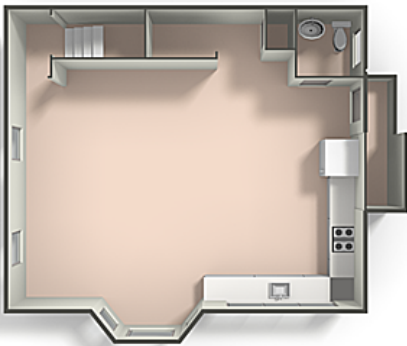

Top

Upper

Main

33 Oval Road
 Quincy, MA 02170

Measurements may not be 100% accurate.
 Floor plans are provided for convenience only.
 Room sizes are not used to calculate area.

Top

Upper

Main

3D View – TopDown

3D View – TopDown

3D View – TopDown