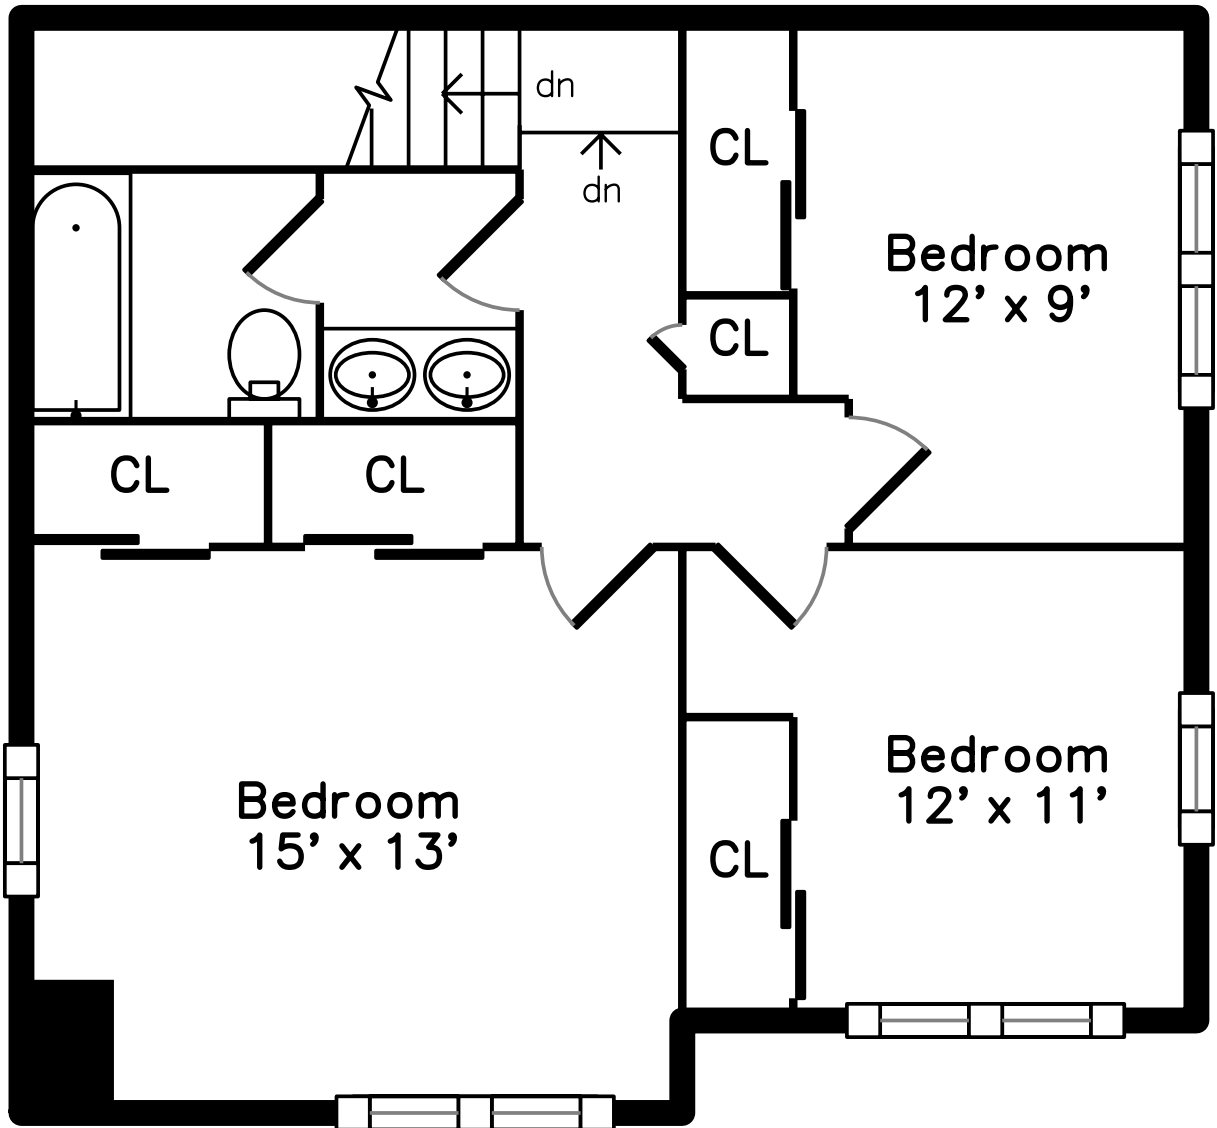

Top

Upper

Main

33 Oval Road
 Quincy, MA 02170

Measurements may not be 100% accurate.
 Floor plans are provided for convenience only.
 Room sizes are not used to calculate area.

Top

Upper

Main

3D View – TopDown

3D View – TopDown

3D View – TopDown