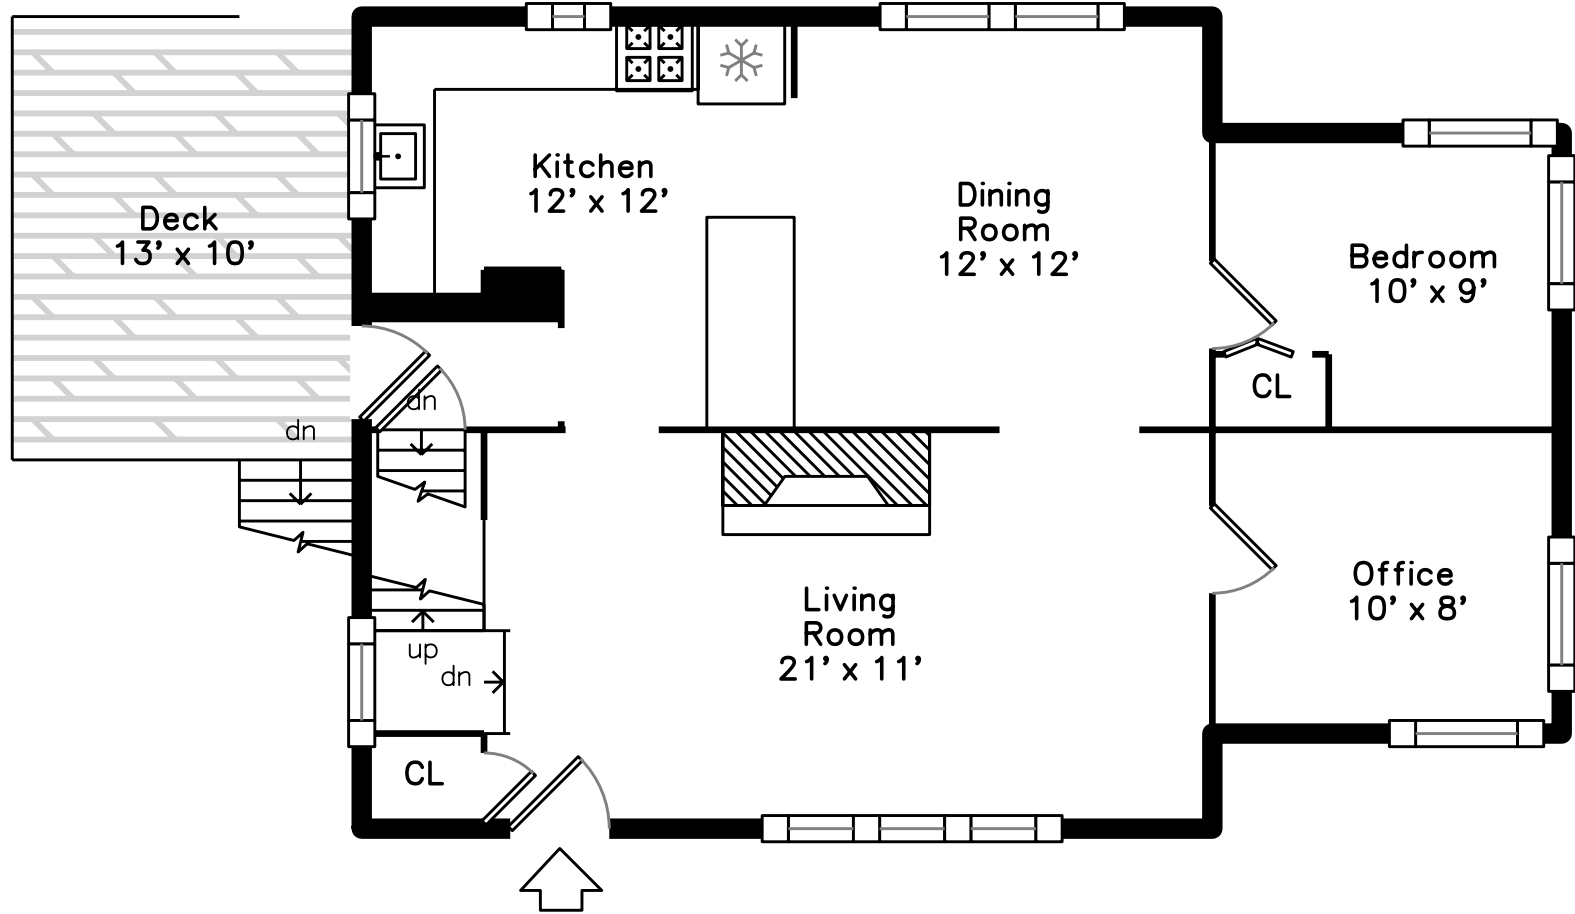

# Main

52 Davis Avenue  
Arlington, MA 02474

PicturePlan by  vis-home

Measurements may not be 100% accurate.  
Floor plans are provided for convenience only.  
Room sizes are not used to calculate area.

# Upper

# Lower

Outside

Outside

Back

Living Room

Living Room

Dining Room

Kitchen

Kitchen

Kitchen

Bedroom

Office

Deck

Bedroom

Bedroom

Bedroom