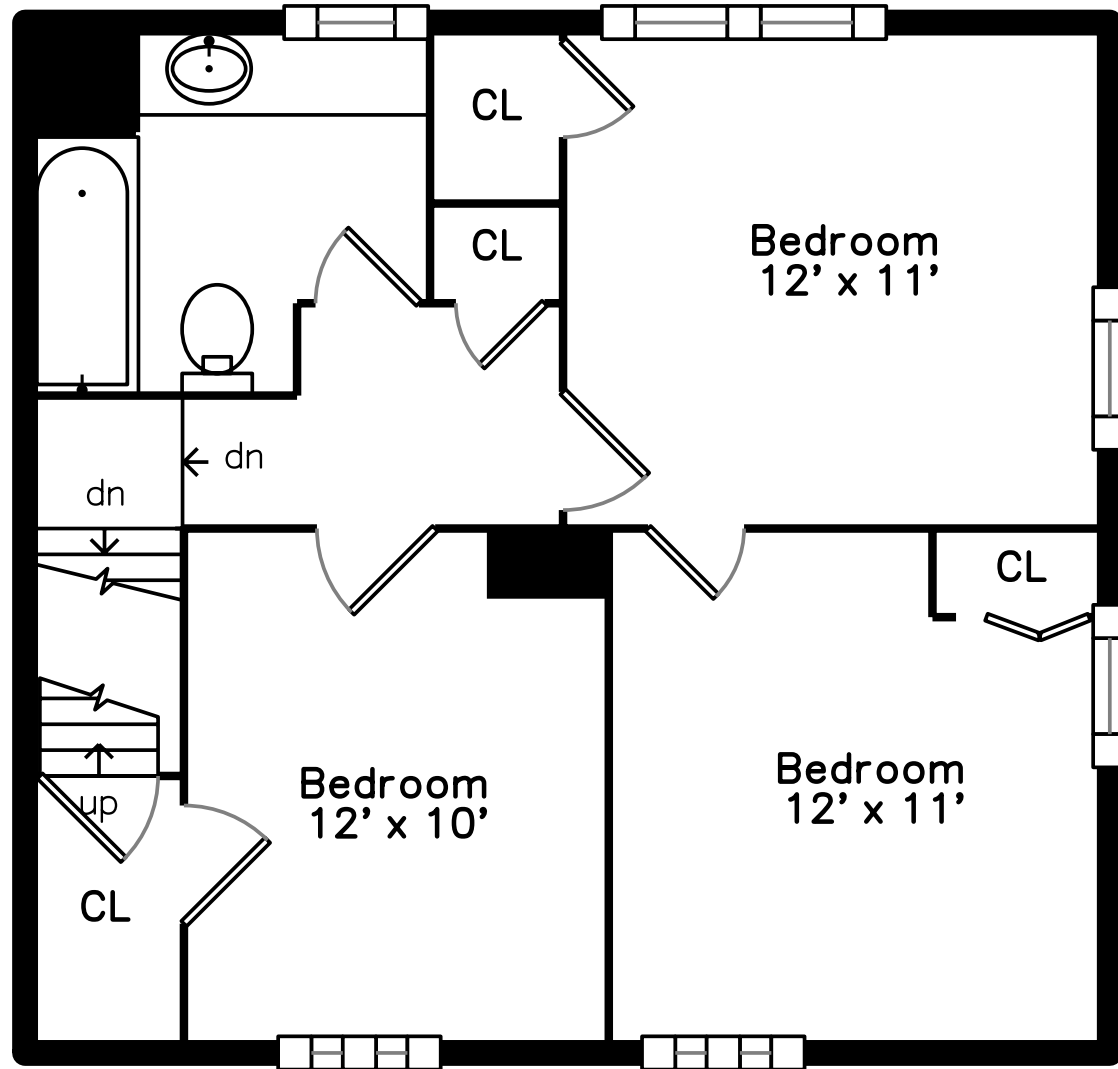

# Main

52 Davis Avenue  
Arlington, MA 02474

PicturePlan by  vis-home

Measurements may not be 100% accurate.  
Floor plans are provided for convenience only.  
Room sizes are not used to calculate area.

# Upper

# Lower

Outside

Outside

Back

Living Room

Living Room

Dining Room

Kitchen

Kitchen

Kitchen

Bedroom

Office

Deck

Bedroom

Bedroom

Bedroom