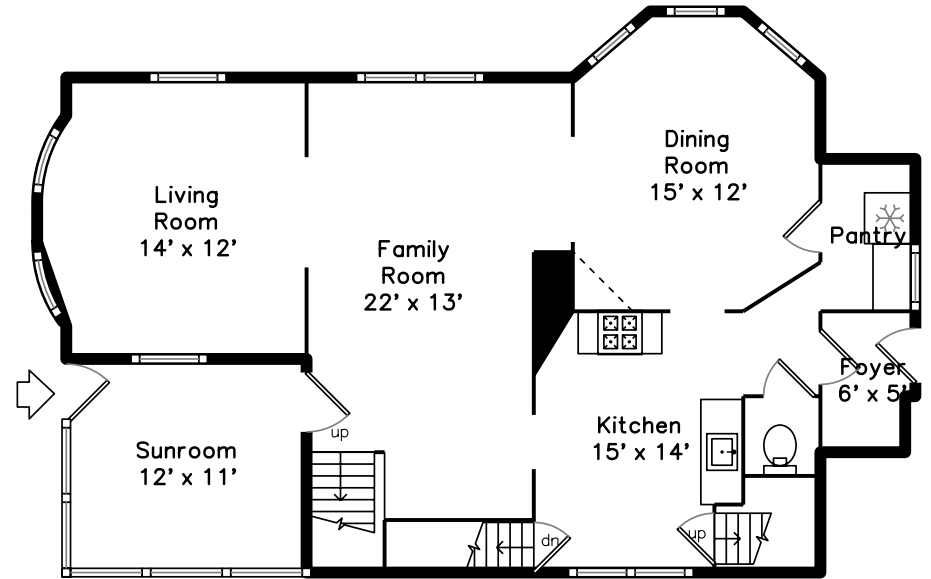

Top

Upper

Main

299 Central Avenue
Dedham, MA 02026

PicturePlan by  vis-home

Measurements may not be 100% accurate.
Floor plans are provided for convenience only.
Room sizes are not used to calculate area.

Top

Upper

Main

Outside

Outside

Outside

Outside

Outside

Outside

Back

Back

Living Room

Living Room

Dining Room

Dining Room

Kitchen

Pantry

Family Room

Family Room

Stair

Stair

Sunroom

Bathroom

Bedroom

Bedroom