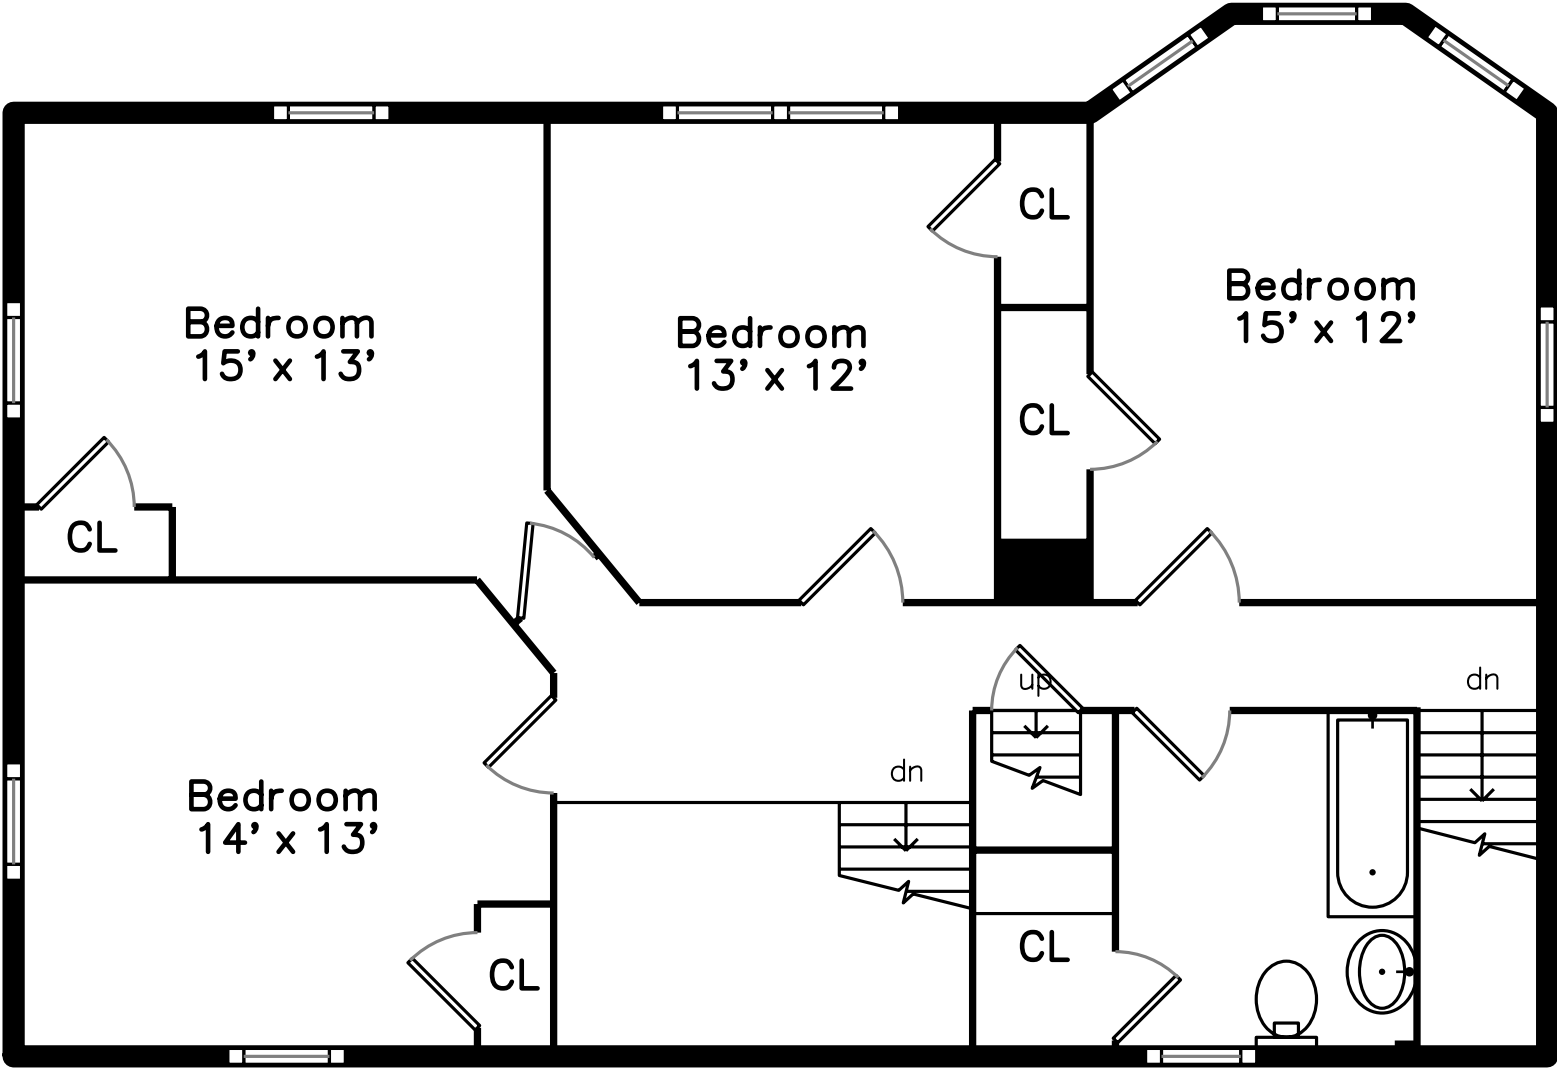

Top

Upper

Main

299 Central Avenue
Dedham, MA 02026

PicturePlan by  vis-home

Measurements may not be 100% accurate.
Floor plans are provided for convenience only.
Room sizes are not used to calculate area.

Top

Upper

Main

Outside

Outside

Outside

Outside

Outside

Outside

Back

Back

Living Room

Living Room

Dining Room

Dining Room

Kitchen

Pantry

Family Room

Family Room

Stair

Stair

Sunroom

Bathroom

Bedroom

Bedroom