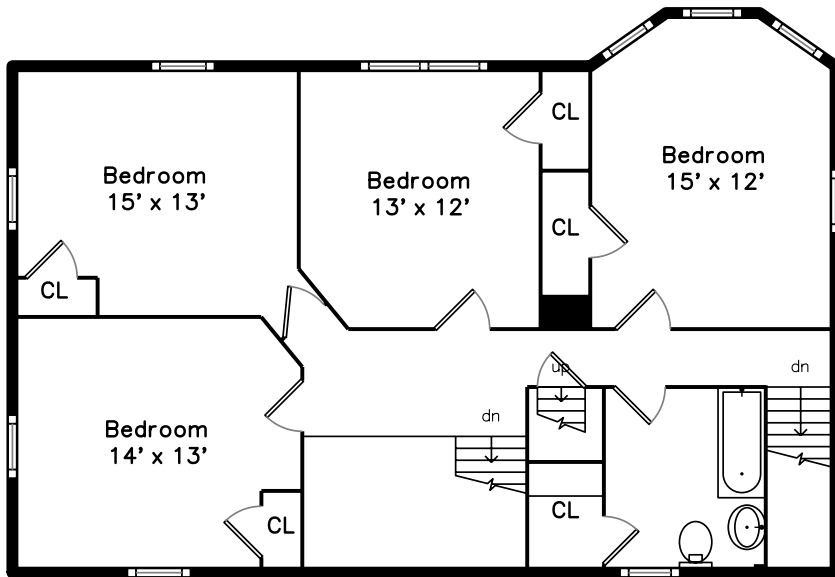

Top

Upper

Main

299 Central Avenue
Dedham, MA 02026

PicturePlan by  vis-home

Measurements may not be 100% accurate.
Floor plans are provided for convenience only.
Room sizes are not used to calculate area.

Top

Upper

Main

Outside

Outside

Outside

Outside

Outside

Outside

Back

Back

Living Room

Living Room

Dining Room

Dining Room

Kitchen

Pantry

Family Room

Family Room

Stair

Stair

Sunroom

Bathroom

Bedroom

Bedroom