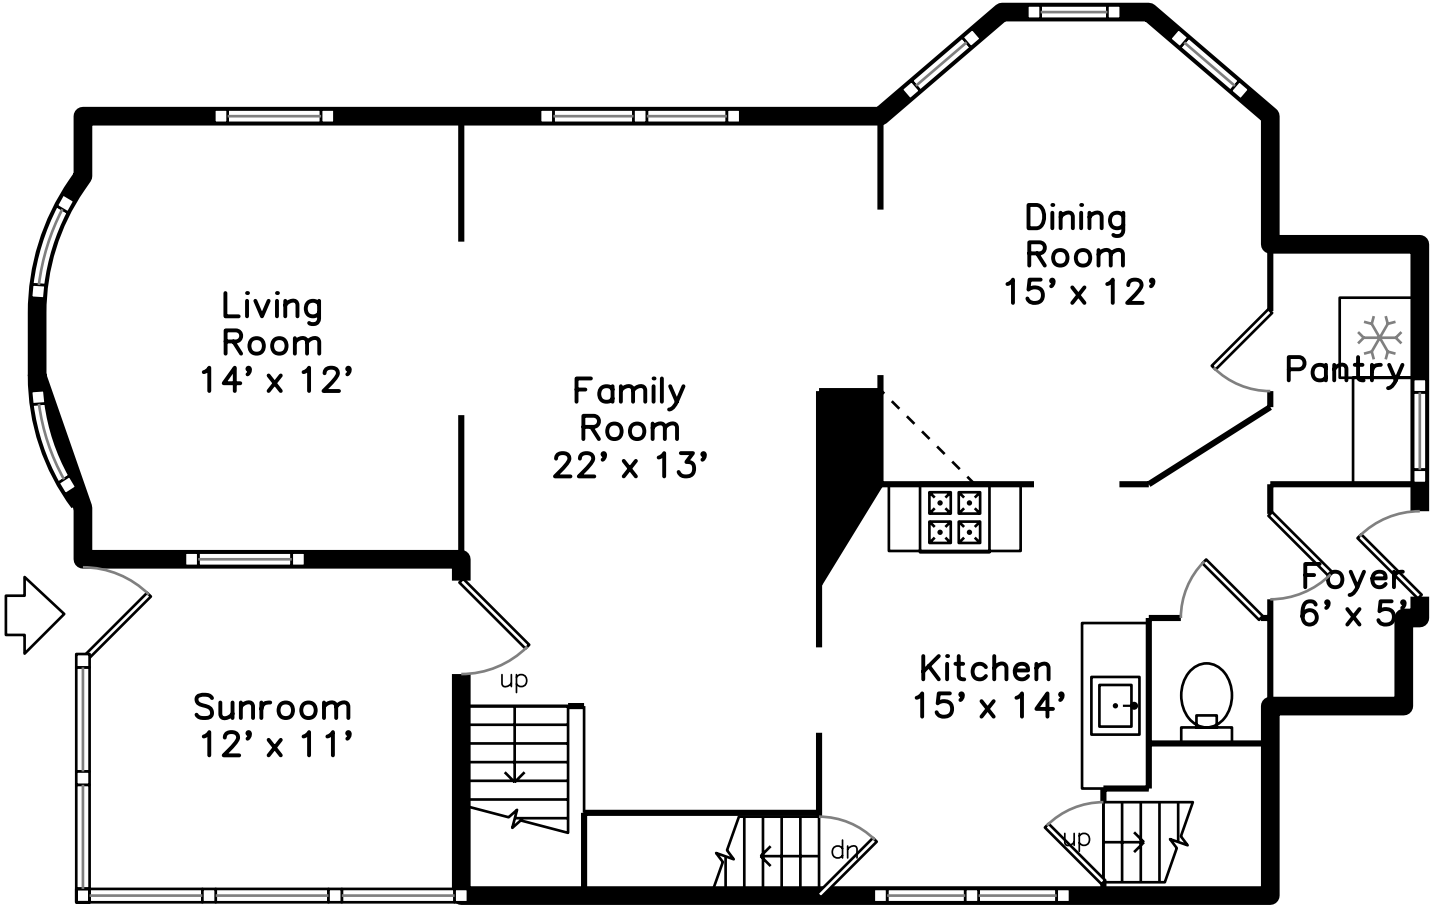

Top

Upper

Main

299 Central Avenue
Dedham, MA 02026

PicturePlan by  vis-home

Measurements may not be 100% accurate.
Floor plans are provided for convenience only.
Room sizes are not used to calculate area.

Top

Upper

Main

Outside

Outside

Outside

Outside

Outside

Outside

Back

Back

Living Room

Living Room

Dining Room

Dining Room

Kitchen

Pantry

Family Room

Family Room

Stair

Stair

Sunroom

Bathroom

Bedroom

Bedroom