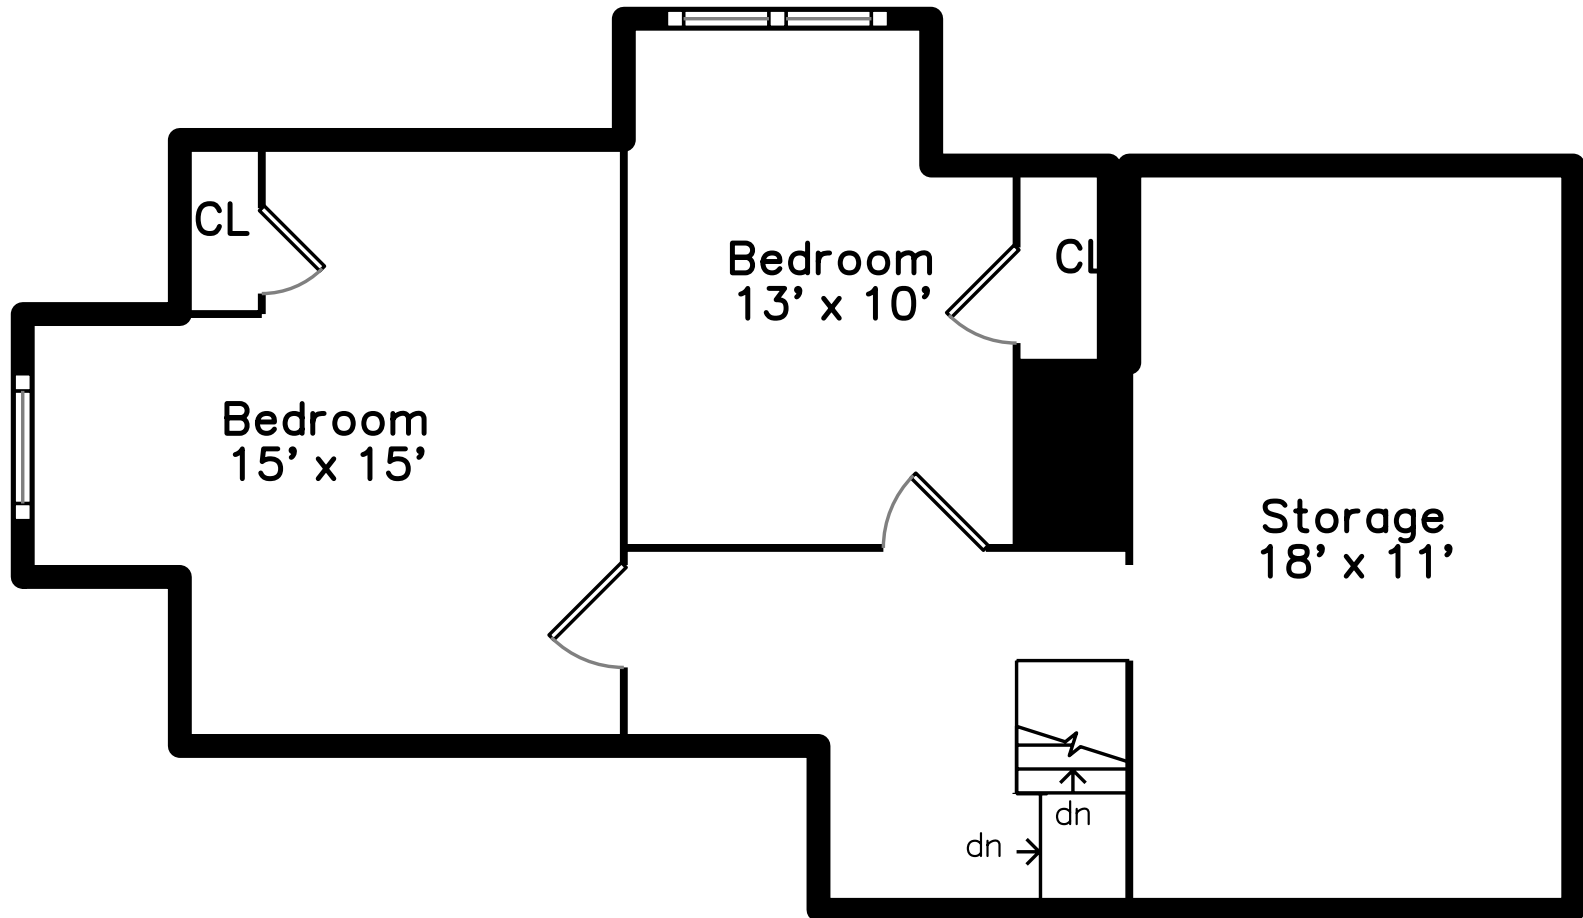

Top

Upper

Main

299 Central Avenue
Dedham, MA 02026

PicturePlan by  vis-home

Measurements may not be 100% accurate.
Floor plans are provided for convenience only.
Room sizes are not used to calculate area.

Top

Back

Back

Living Room

Living Room

Dining Room

Dining Room

Kitchen

Pantry

Family Room

Family Room

Stair

Stair

Sunroom

Bathroom

Bedroom

Bedroom

Bedroom

Bedroom

Bedroom

Bedroom

Bathroom