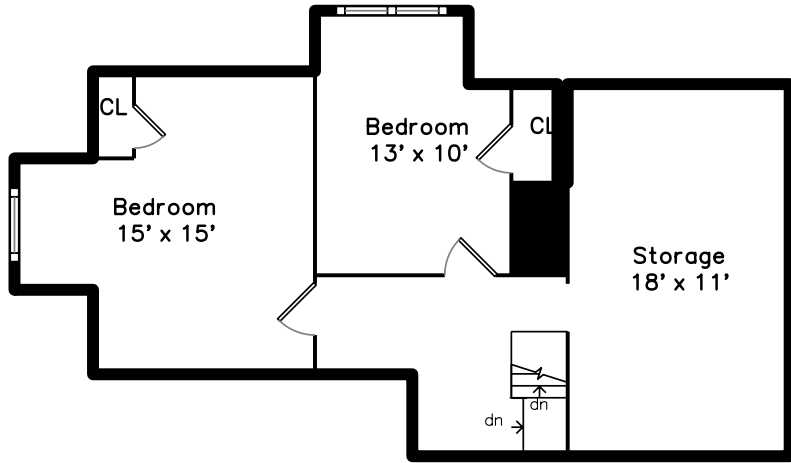

Top

Upper

Main

299 Central Avenue
Dedham, MA 02026

PicturePlan by  vis-home

Measurements may not be 100% accurate.
Floor plans are provided for convenience only.
Room sizes are not used to calculate area.

Top

Back

Back

Living Room

Living Room

Dining Room

Dining Room

Kitchen

Pantry

Family Room

Family Room

Stair

Stair

Sunroom

Bathroom

Bedroom

Bedroom

Bedroom

Bedroom

Bedroom

Bedroom

Bathroom