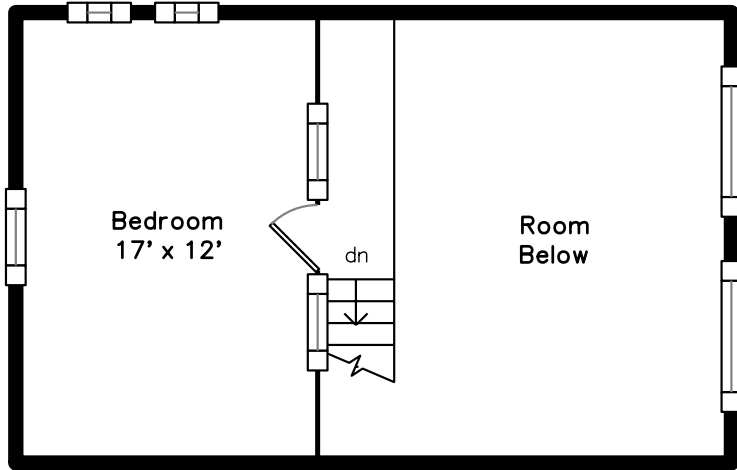

Upper

Lower

Main

74 Rowe Street 3
Boston, MA 02131

PicturePlan by  vis-home

Measurements may not be 100% accurate.
Floor plans are provided for convenience only.
Room sizes are not used to calculate area.

Upper

Main

Lower

Outside

Outside

Outside

Outside

Outside

Outside