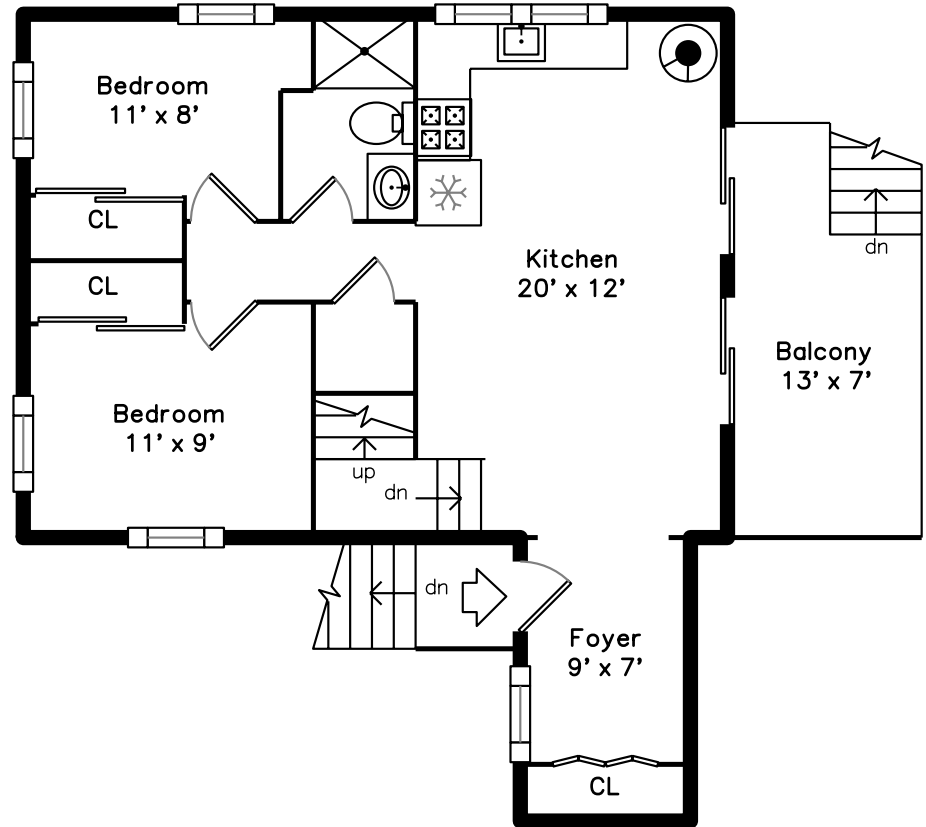

Upper

Lower

Main

74 Rowe Street 3
Boston, MA 02131

PicturePlan by  vis-home

Measurements may not be 100% accurate.
Floor plans are provided for convenience only.
Room sizes are not used to calculate area.

Upper

Main

Lower

Outside

Outside

Outside

Outside

Outside

Outside

Outside

Outside

Outside

Foyer

Kitchen

Kitchen

Kitchen

Kitchen

Bedroom

Bedroom

Bathroom

Balcony

Bedroom

Landing

Landing

Garage