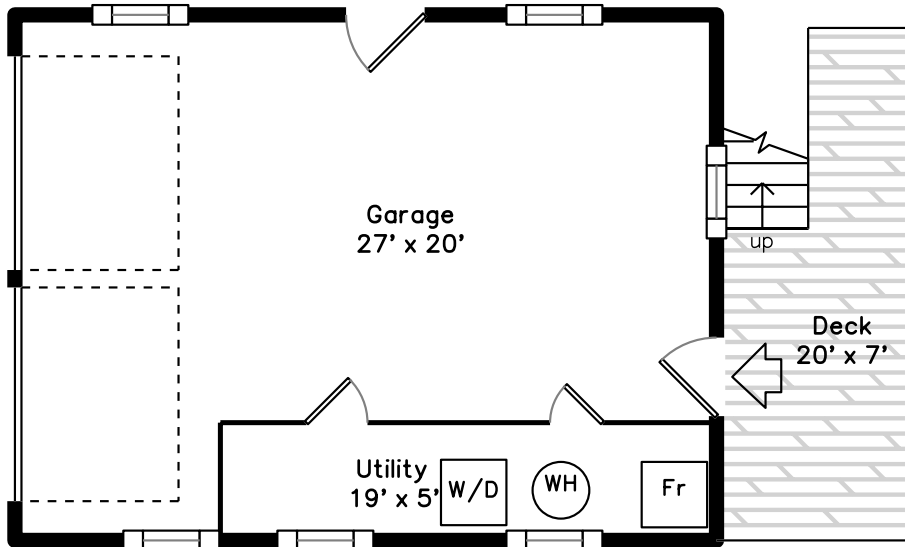

Upper

Lower

Main

74 Rowe Street 3
Boston, MA 02131

PicturePlan by  vis-home

Measurements may not be 100% accurate.
Floor plans are provided for convenience only.
Room sizes are not used to calculate area.

Upper

Main

Lower

Outside

Outside

Outside

Outside

Outside

Outside