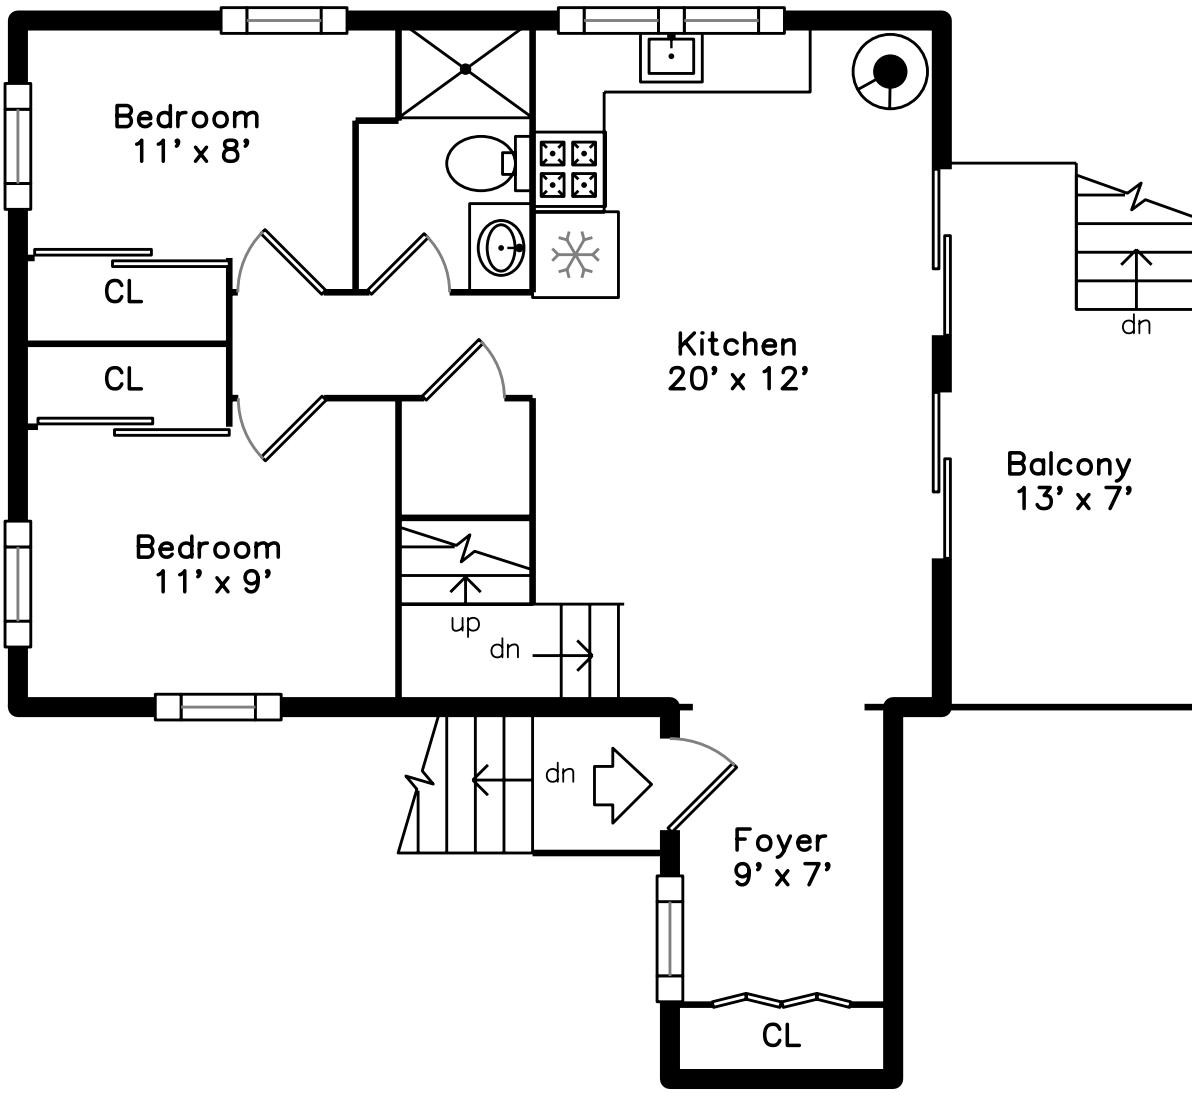

Upper

Lower

Main

74 Rowe Street 3
Boston, MA 02131

PicturePlan by  vis-home

Measurements may not be 100% accurate.
Floor plans are provided for convenience only.
Room sizes are not used to calculate area.

Upper

Main

Lower

Outside

Outside

Outside

Outside

Outside

Outside

Outside

Outside

Outside

Foyer

Kitchen

Kitchen

Kitchen

Kitchen

Bedroom

Bedroom

Bathroom

Balcony

Bedroom

Landing

Landing

Garage