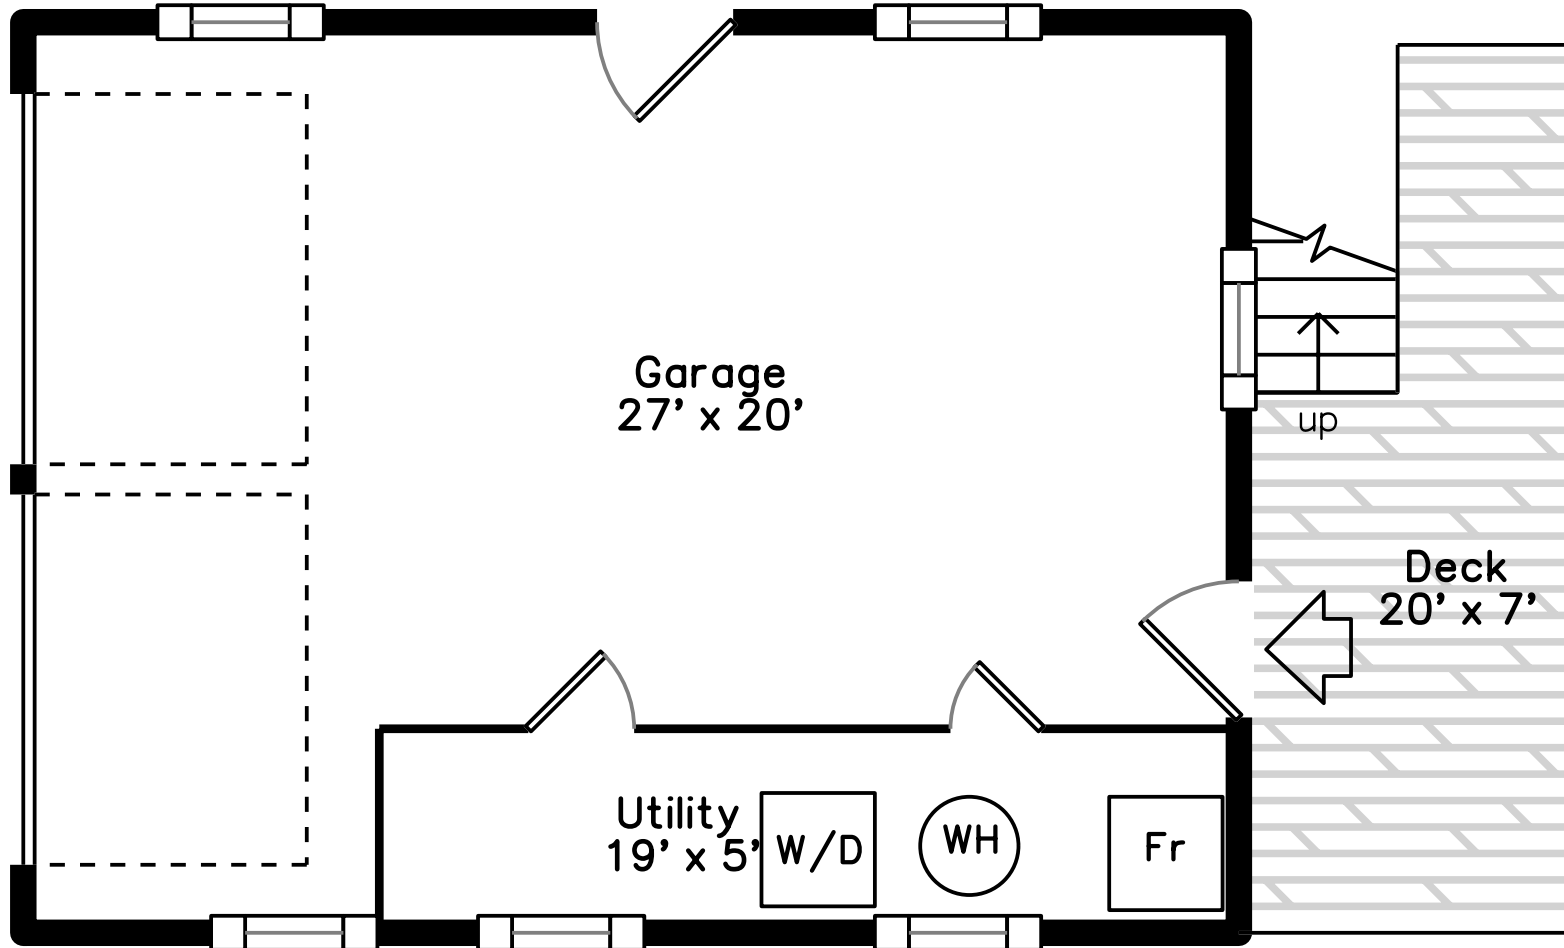

Upper

Lower

Main

74 Rowe Street 3
Boston, MA 02131

PicturePlan by  vis-home

Measurements may not be 100% accurate.
Floor plans are provided for convenience only.
Room sizes are not used to calculate area.

Upper

Main

Lower

Outside

Outside

Outside

Outside

Outside

Outside