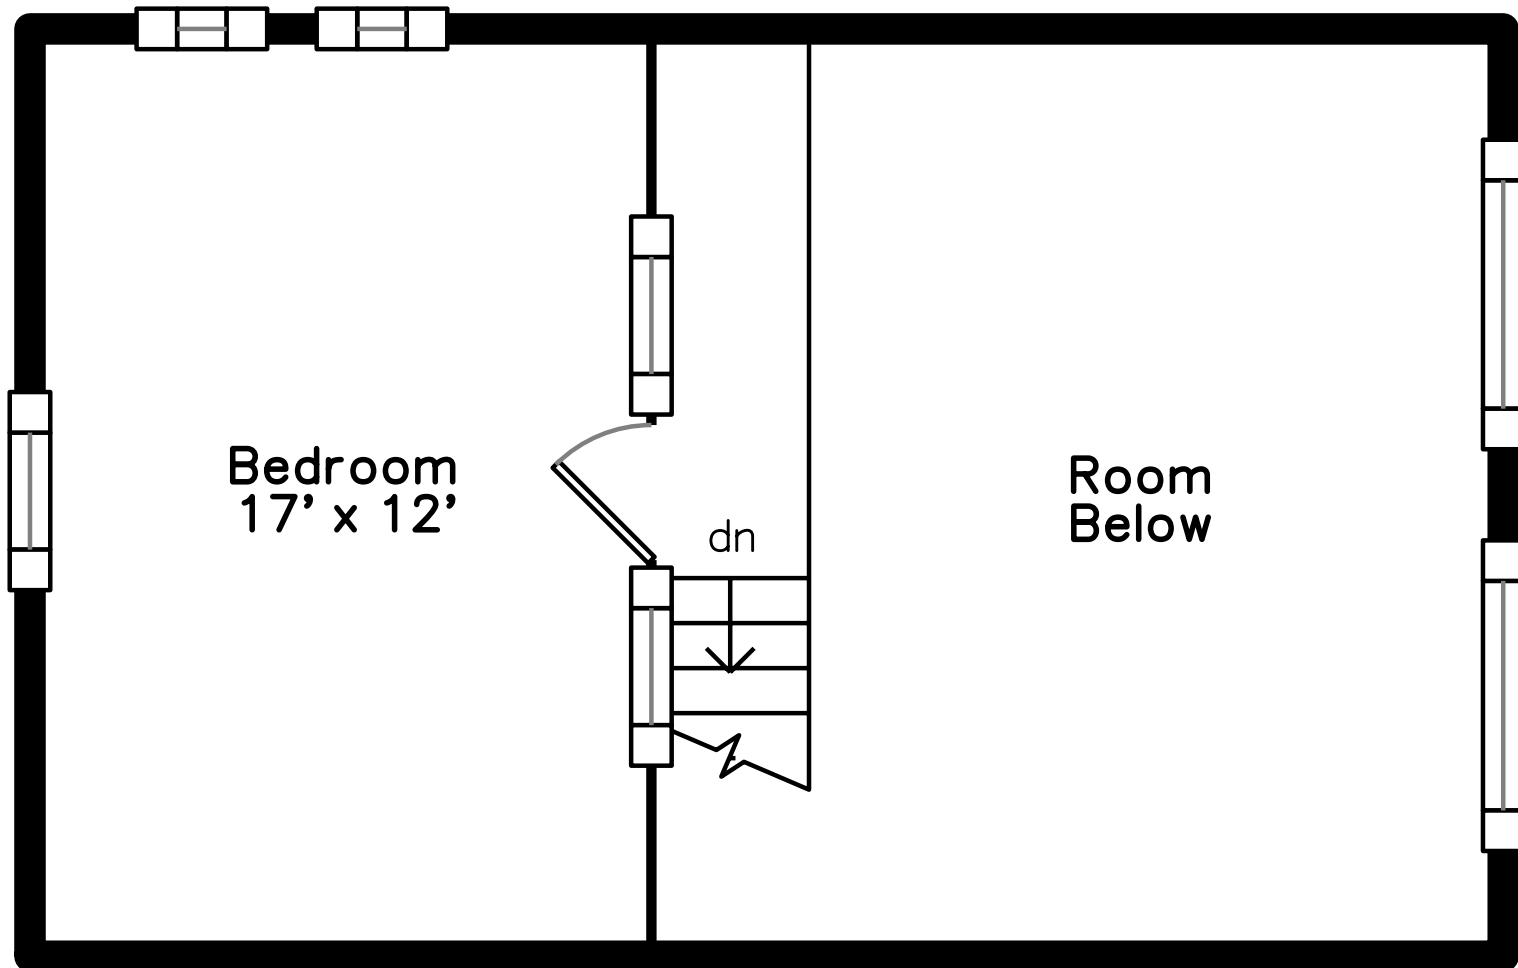

Upper

Lower

Main

74 Rowe Street 3
Boston, MA 02131

PicturePlan by  vis-home

Measurements may not be 100% accurate.
Floor plans are provided for convenience only.
Room sizes are not used to calculate area.

Upper

Main

Lower

Outside

Outside

Outside

Outside

Outside

Outside