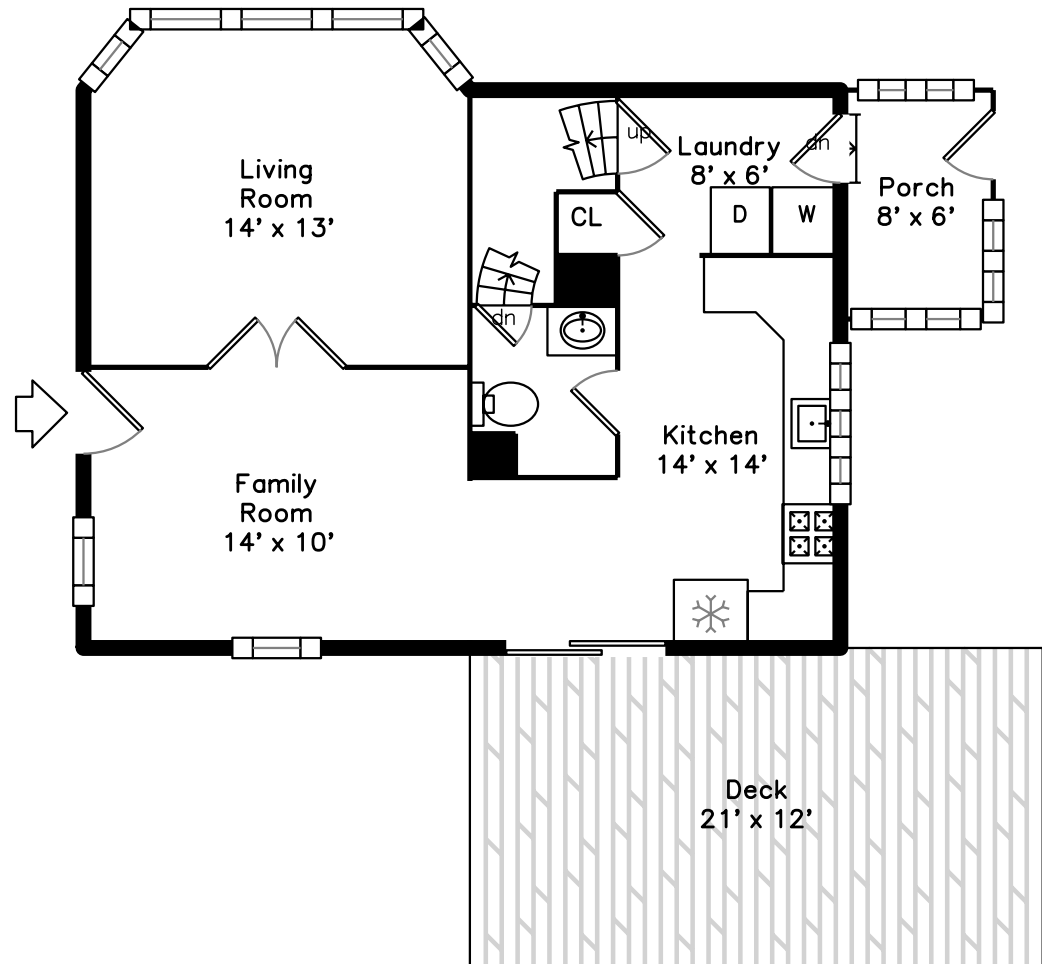

## Upper

## Main

42 Emmett Street  
Boston, MA 02136

PicturePlan by  vis-home

Measurements may not be 100% accurate.  
Floor plans are provided for convenience only.  
Room sizes are not used to calculate area.

# Upper

Living Room

Living Room

Family Room

Kitchen

Kitchen

Laundry

Porch

Bathroom