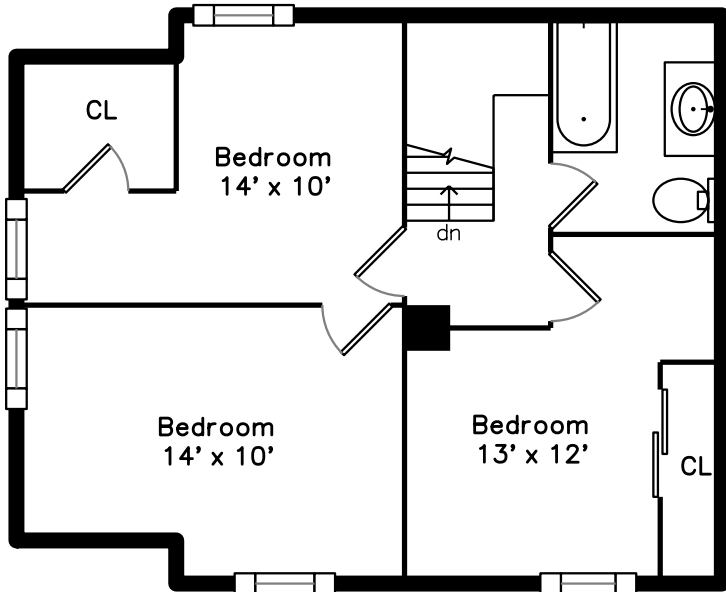

## Upper

## Main

42 Emmett Street  
Boston, MA 02136

PicturePlan by  vis-home

Measurements may not be 100% accurate.  
Floor plans are provided for convenience only.  
Room sizes are not used to calculate area.

# Upper

Deck

Bedroom

Bedroom

Bedroom

Bathroom