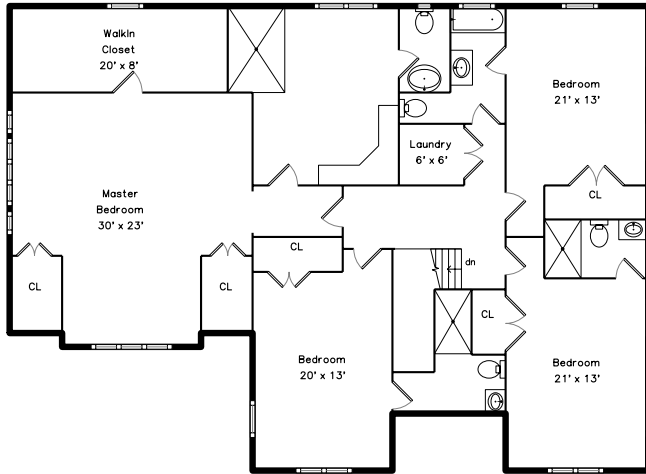

Upper

Main

Lower

15 Islington Rd
Newton, MA 02466

PicturePlan by  vis-home

Measurements may not be 100% accurate.
Floor plans are provided for convenience only.
Room sizes are not used to calculate area.

Main

Upper

Lower

3D View – TopDown

3D View – TopDown

3D View – TopDown