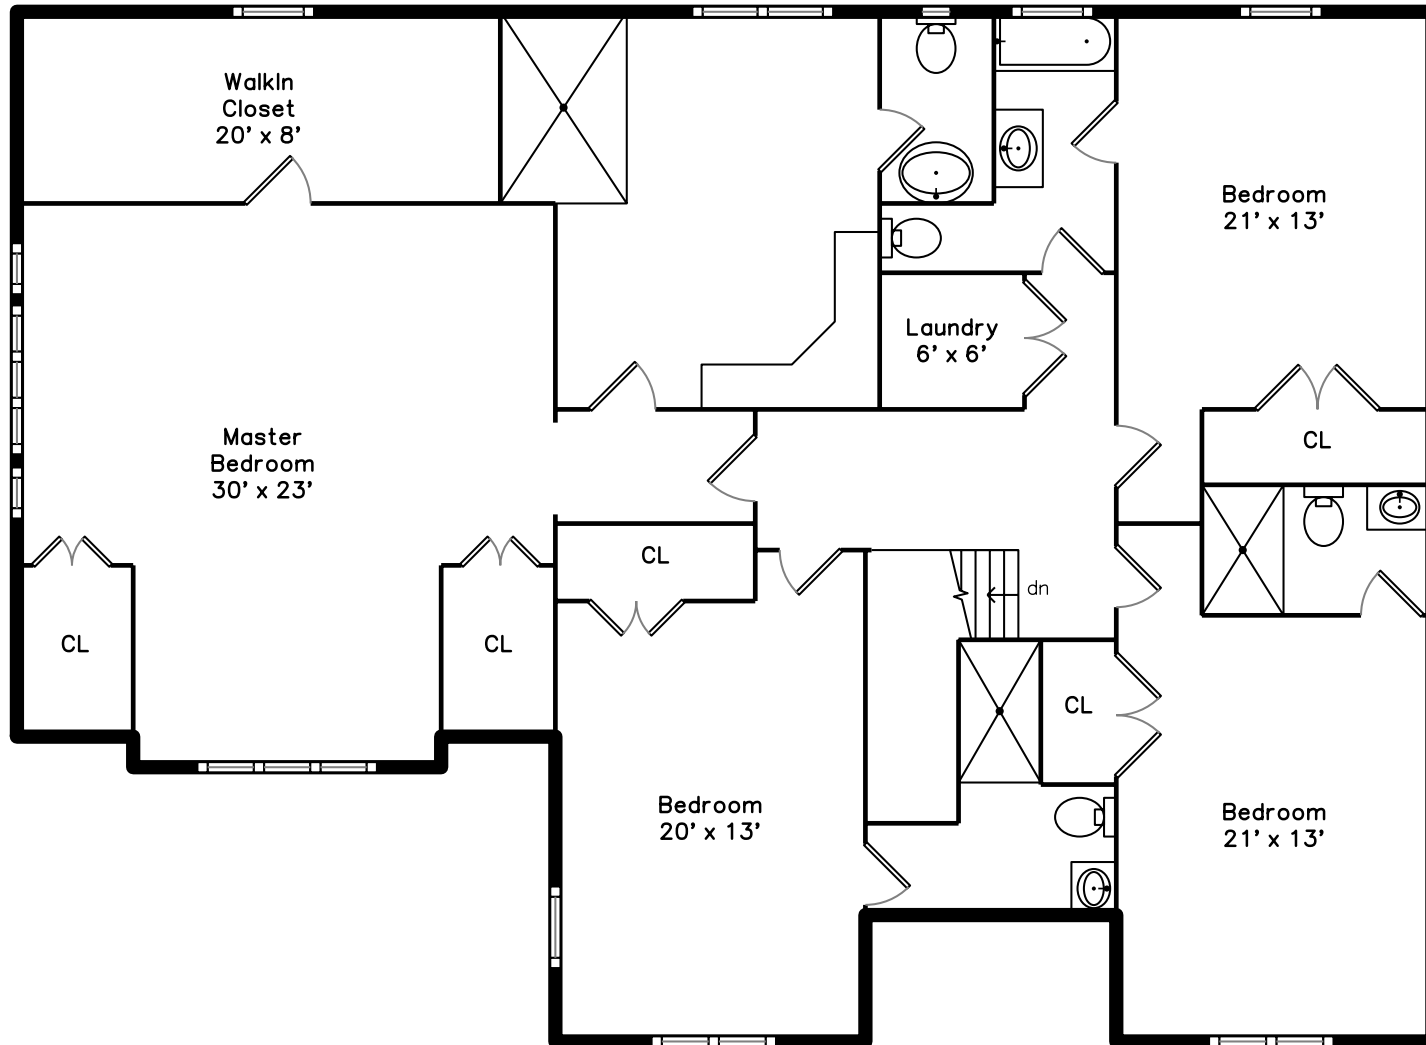

Upper

Main

Lower

15 Islington Rd
Newton, MA 02466

PicturePlan by  vis-home

Measurements may not be 100% accurate.
Floor plans are provided for convenience only.
Room sizes are not used to calculate area.

Main

Upper

Lower

3D View – TopDown

3D View – TopDown

3D View – TopDown