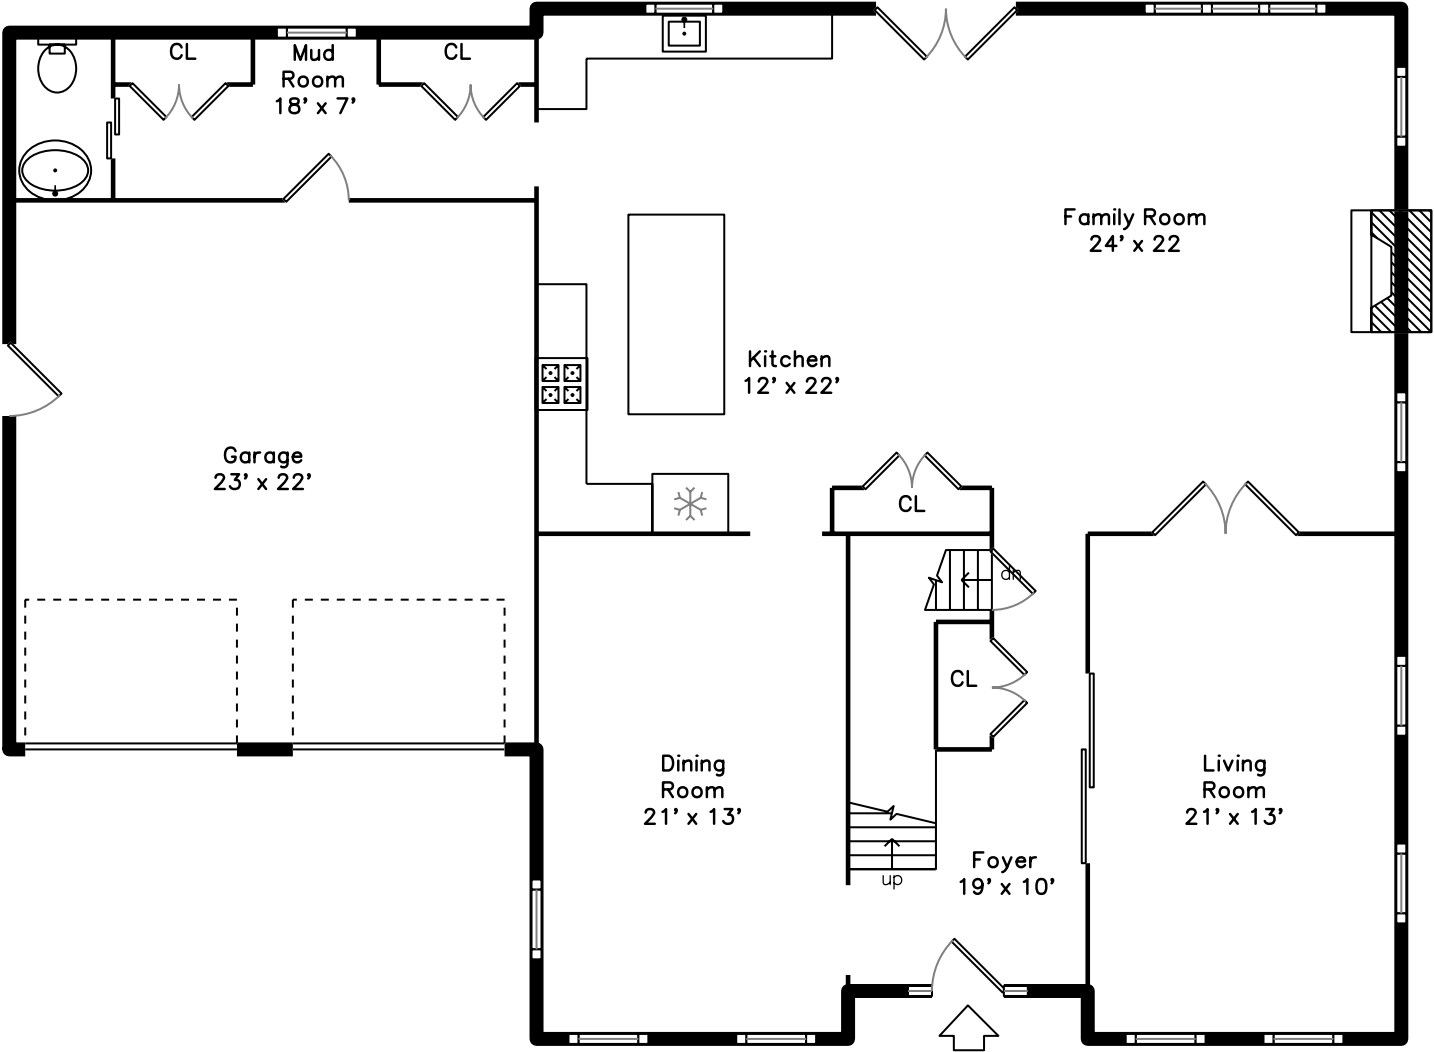

Upper

Main

Lower

15 Islington Rd
Newton, MA 02466

PicturePlan by  vis-home

Measurements may not be 100% accurate.
Floor plans are provided for convenience only.
Room sizes are not used to calculate area.

Main

Upper

Lower

3D View – TopDown

3D View – TopDown

3D View – TopDown