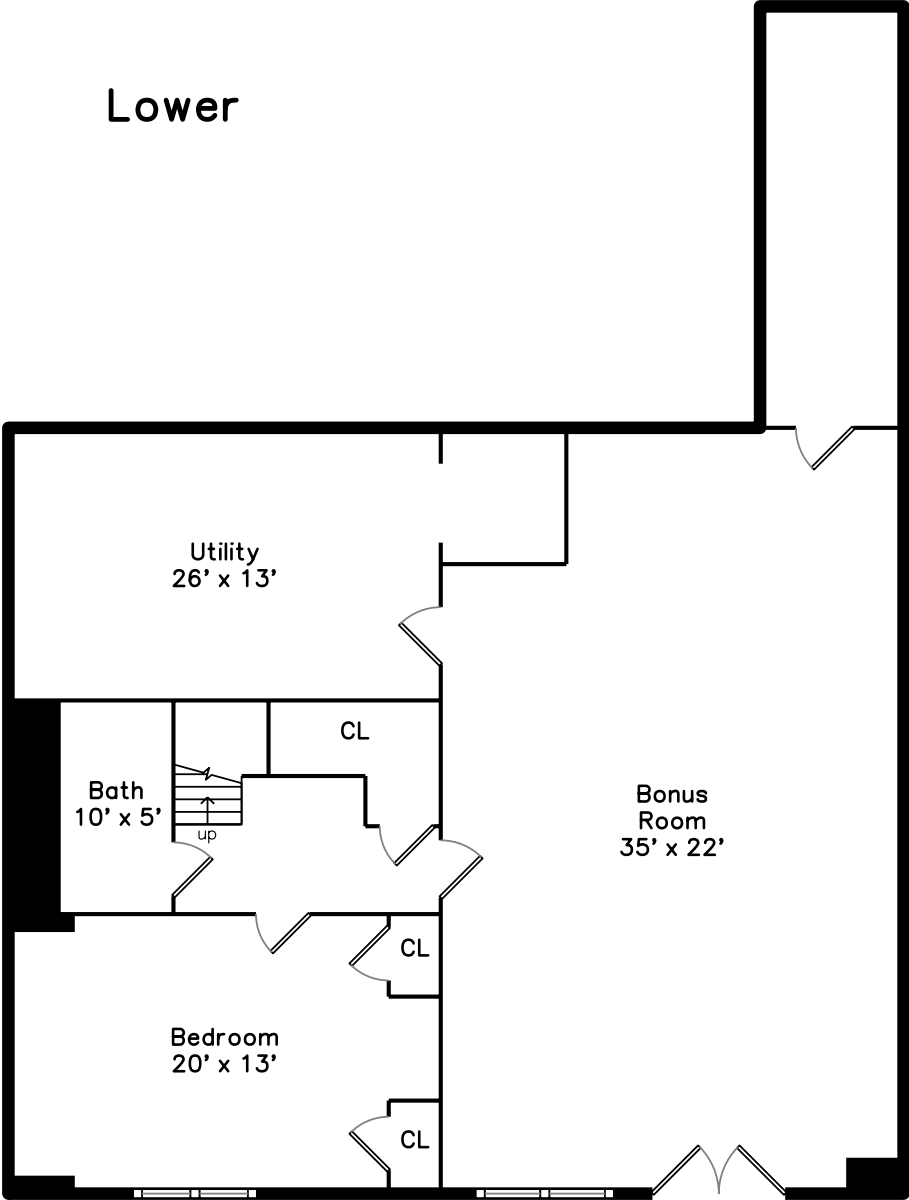

Upper

Main

Lower

15 Islington Rd
Newton, MA 02466

PicturePlan by  vis-home

Measurements may not be 100% accurate.
Floor plans are provided for convenience only.
Room sizes are not used to calculate area.

Main

Upper

Lower

3D View – TopDown

3D View – TopDown

3D View – TopDown