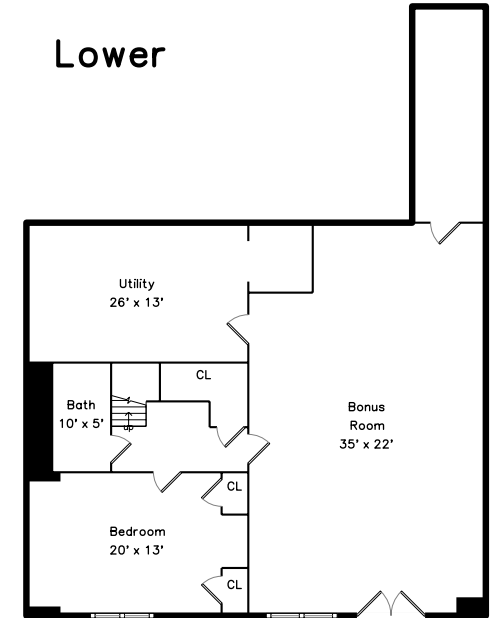

Upper

Main

Lower

15 Islington Rd
Newton, MA 02466

PicturePlan by  vis-home

Measurements may not be 100% accurate.
Floor plans are provided for convenience only.
Room sizes are not used to calculate area.

Main

Upper

Lower

3D View – TopDown

3D View – TopDown

3D View – TopDown