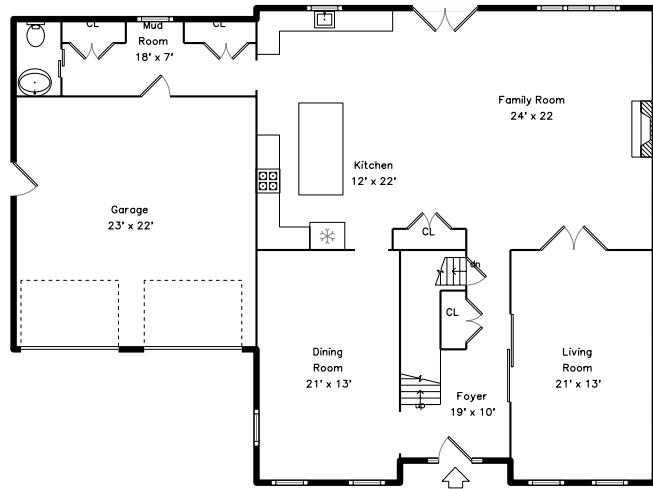

Upper

Main

Lower

15 Islington Rd
Newton, MA 02466

PicturePlan by  vis-home

Measurements may not be 100% accurate.
Floor plans are provided for convenience only.
Room sizes are not used to calculate area.

Main

Upper

Lower

3D View – TopDown

3D View – TopDown

3D View – TopDown