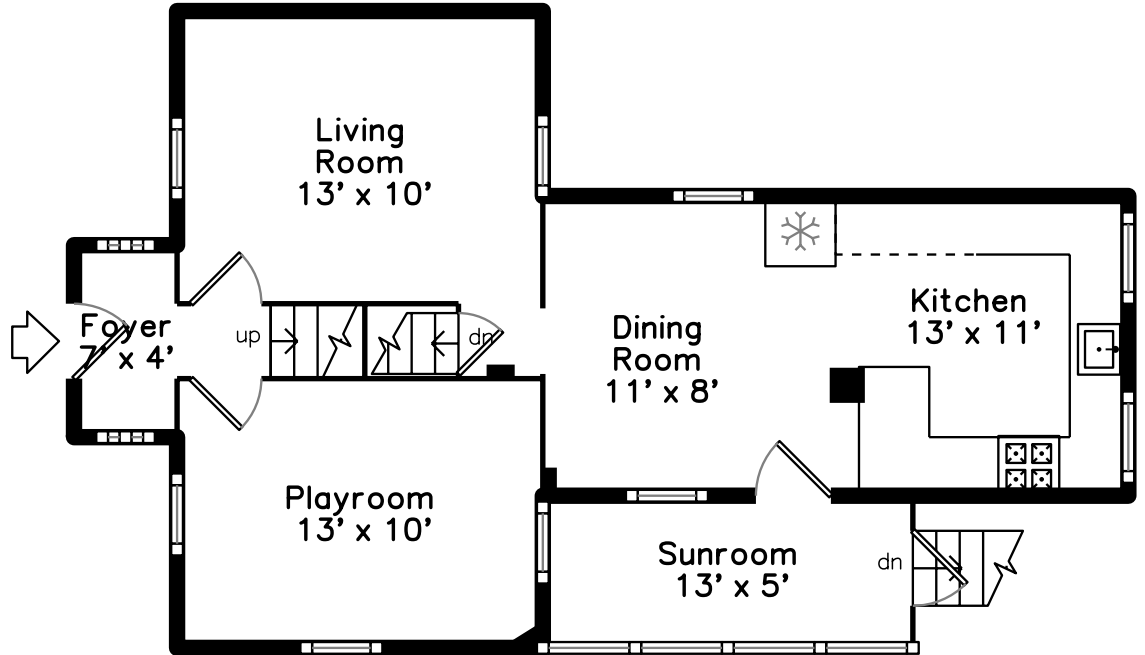

Upper

Main

111 Edinboro Street
Newton, MA 02460

PicturePlan by  vis-home
Measurements may not be 100% accurate.
Floor plans are provided for convenience only.
Room sizes are not used to calculate area.

Upper

Main

Outside

Outside

Outside

Back

Living Room

Kitchen

Kitchen

Playroom

Sunroom

Bedroom

Bedroom

Bedroom

Bathroom

Basement

Basement