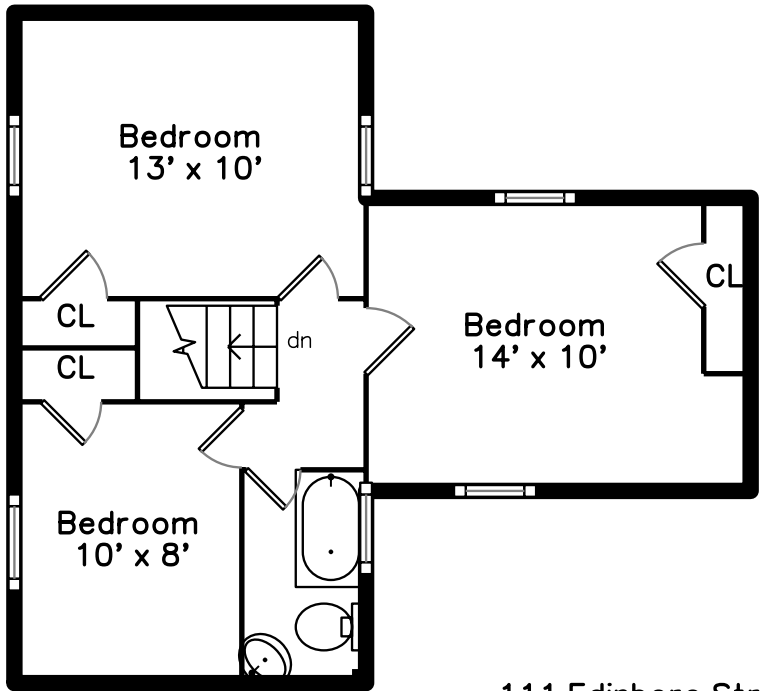

Upper

Main

111 Edinboro Street
Newton, MA 02460

PicturePlan by  vis-home
Measurements may not be 100% accurate.
Floor plans are provided for convenience only.
Room sizes are not used to calculate area.

Upper

Main

Outside

Outside

Outside

Back

Living Room

Kitchen

Kitchen

Playroom

Sunroom

Bedroom

Bedroom

Bedroom

Bathroom

Basement

Basement