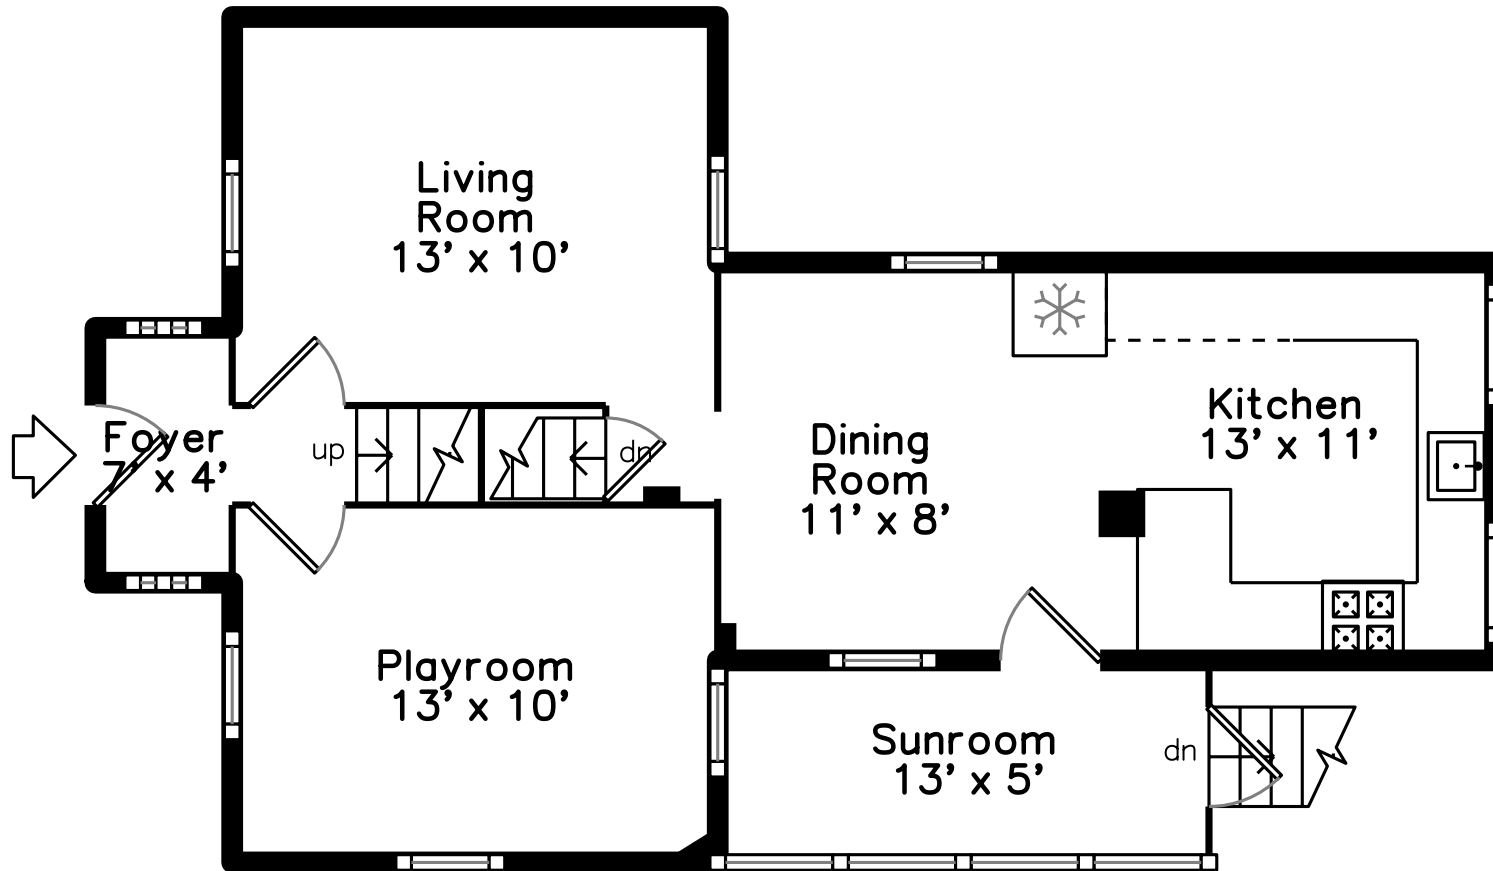

Upper

Main

111 Edinboro Street
Newton, MA 02460

PicturePlan by  vis-home
Measurements may not be 100% accurate.
Floor plans are provided for convenience only.
Room sizes are not used to calculate area.

Upper

Main

Outside

Outside

Outside

Back

Living Room

Kitchen

Kitchen

Playroom

Sunroom

Bedroom

Bedroom

Bedroom

Bathroom

Basement

Basement