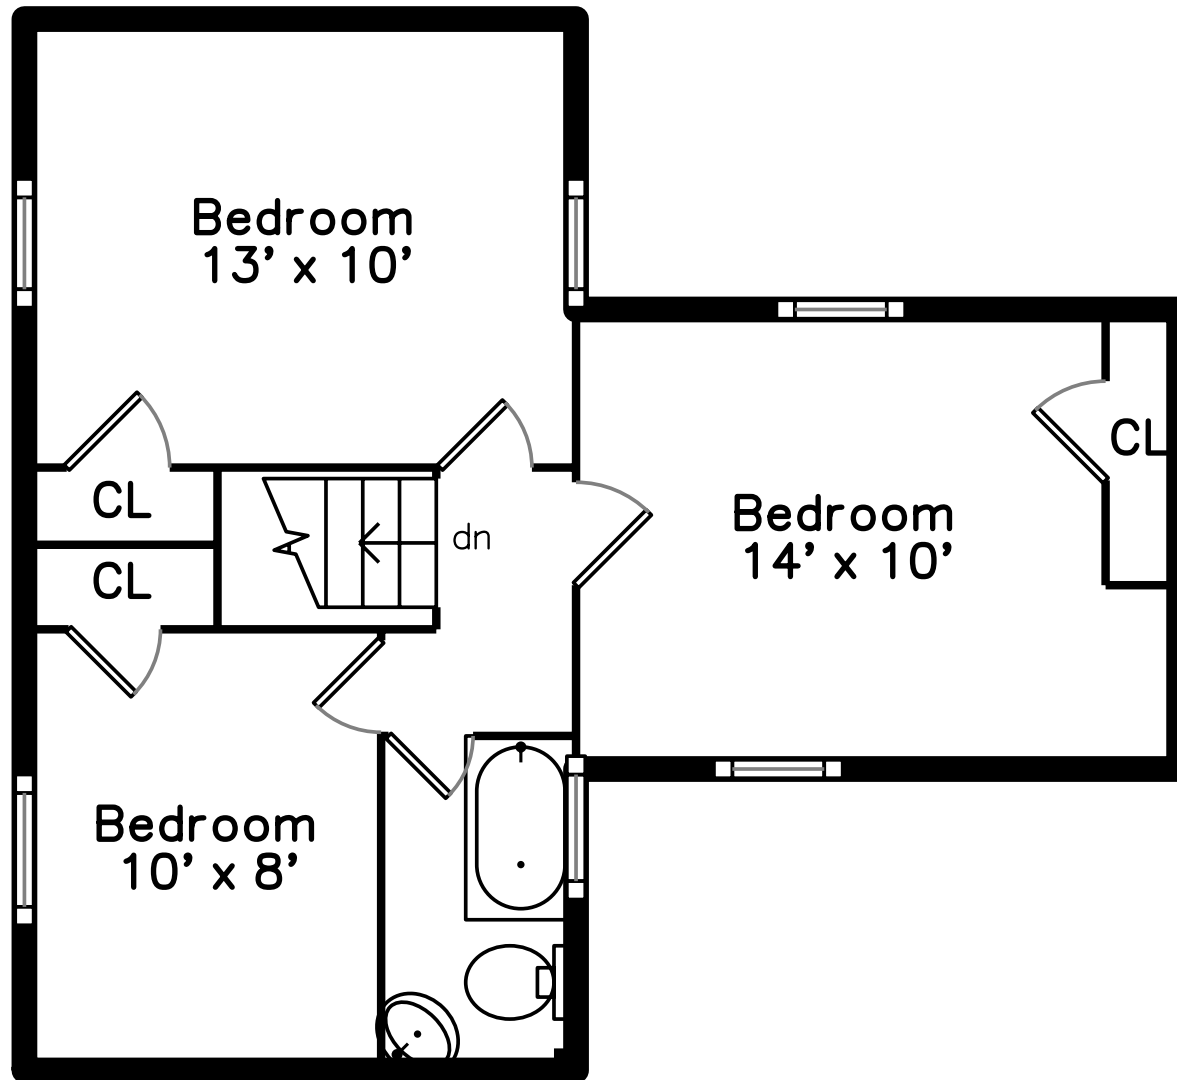

Upper

Main

111 Edinboro Street
Newton, MA 02460

PicturePlan by  vis-home
Measurements may not be 100% accurate.
Floor plans are provided for convenience only.
Room sizes are not used to calculate area.

Upper

Main

Outside

Outside

Outside

Back

Living Room

Kitchen

Kitchen

Playroom

Sunroom

Bedroom

Bedroom

Bedroom

Bathroom

Basement

Basement