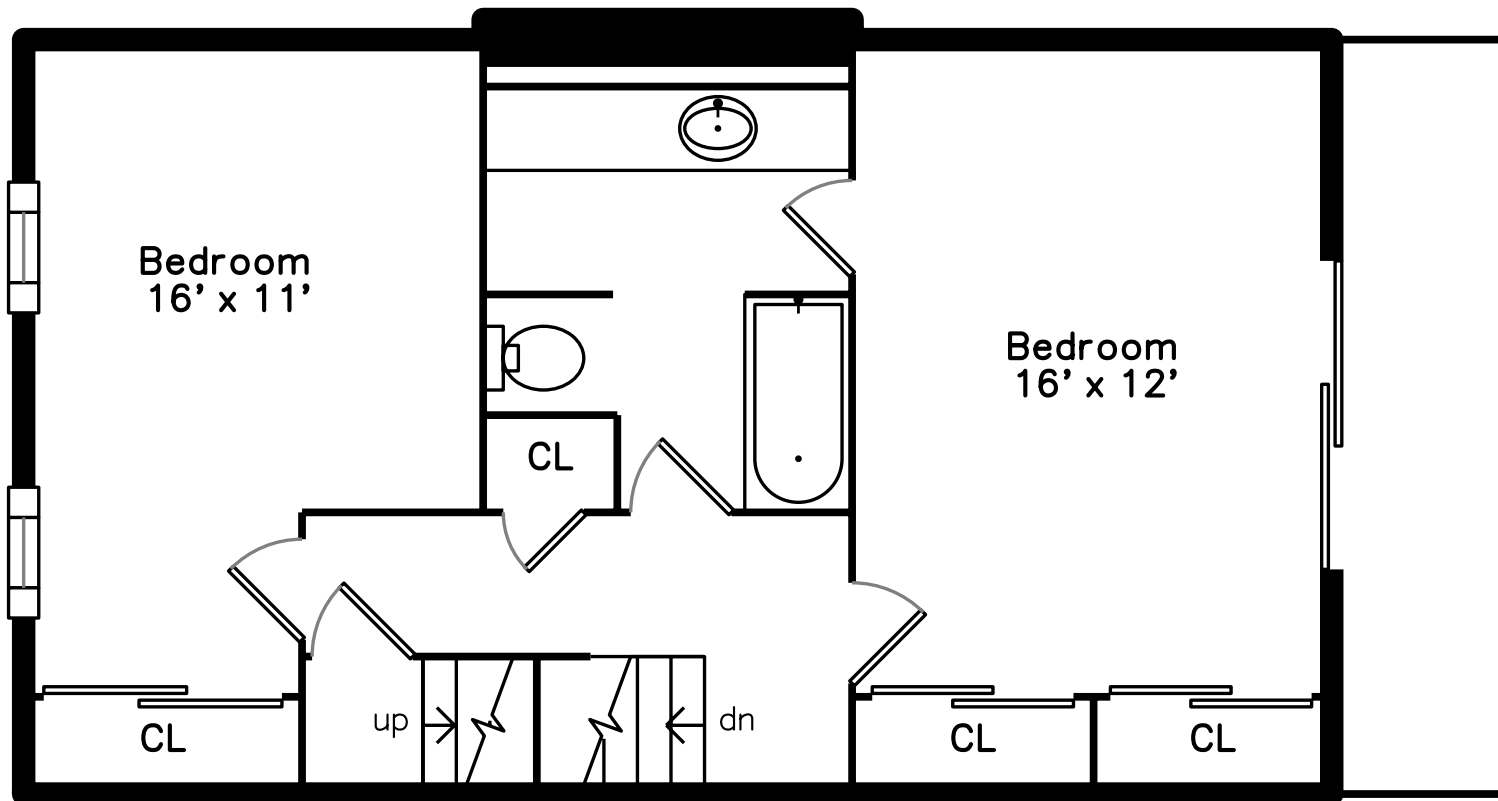

Top

Upper

Main

17 Deer Path Unit 6 Maynard, MA 01754

PicturePlan by  vis-home

Measurements may not be 100% accurate.

Floor plans are provided for convenience only.

Room sizes are not used to calculate area.

Top

Upper

Main

17-6 Deer Path Maynard

Upper and Lower Decks

Front Entry

Living/Dining Room

Living/Dining Room

Kitchen

Kitchen

Powder Room

Deck

Second Floor

Master Bedroom

Bedroom 2

Bathroom

Bathroom

Third Floor Loft

Third Floor Loft

Full Basement