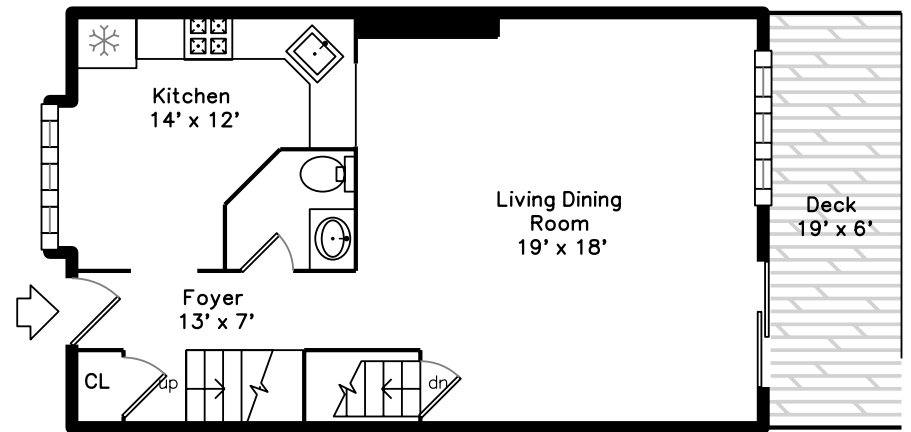

Top

Upper

Main

17 Deer Path Unit 6 Maynard, MA 01754

PicturePlan by  vis-home

Measurements may not be 100% accurate.

Floor plans are provided for convenience only.

Room sizes are not used to calculate area.

Top

Upper

Main

17-6 Deer Path Maynard

Upper and Lower Decks

Front Entry

Living/Dining Room

Living/Dining Room

Kitchen

Kitchen

Powder Room

Deck

Second Floor

Master Bedroom

Bedroom 2

Bathroom

Bathroom

Third Floor Loft

Third Floor Loft

Full Basement