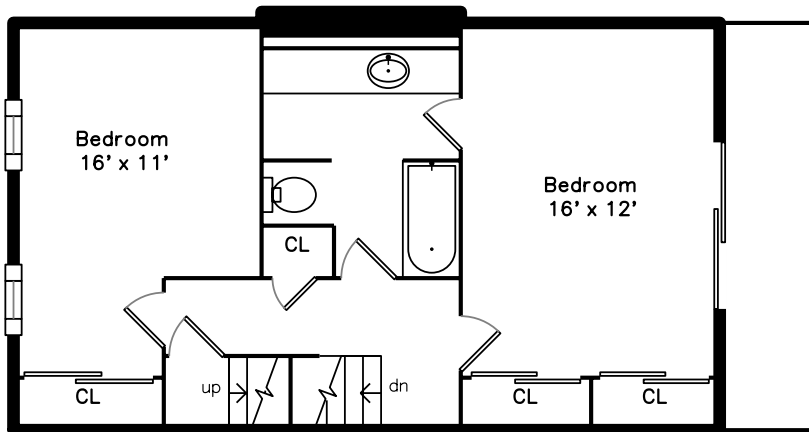

Top

Upper

Main

17 Deer Path Unit 6 Maynard, MA 01754

PicturePlan by  vis-home

Measurements may not be 100% accurate.

Floor plans are provided for convenience only.

Room sizes are not used to calculate area.

Top

Upper

Main

17-6 Deer Path Maynard

Upper and Lower Decks

Front Entry

Living/Dining Room

Living/Dining Room

Kitchen

Kitchen

Powder Room

Deck

Second Floor

Master Bedroom

Bedroom 2

Bathroom

Bathroom

Third Floor Loft

Third Floor Loft

Full Basement