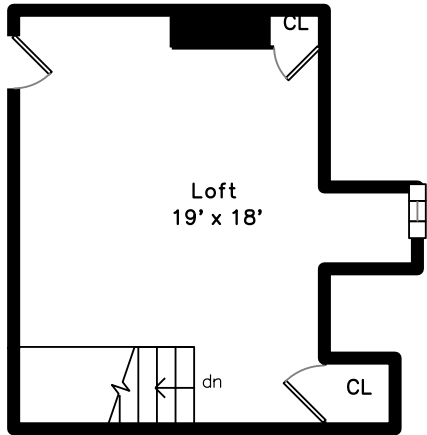

Top

Upper

Main

17 Deer Path Unit 6 Maynard, MA 01754

PicturePlan by  vis-home

Measurements may not be 100% accurate.

Floor plans are provided for convenience only.

Room sizes are not used to calculate area.

Top

Upper

Main

17-6 Deer Path Maynard

Upper and Lower Decks

Front Entry

Living/Dining Room

Living/Dining Room

Kitchen

Kitchen

Powder Room

Deck

Second Floor

Master Bedroom

Bedroom 2

Bathroom

Bathroom

Third Floor Loft

Third Floor Loft

Full Basement