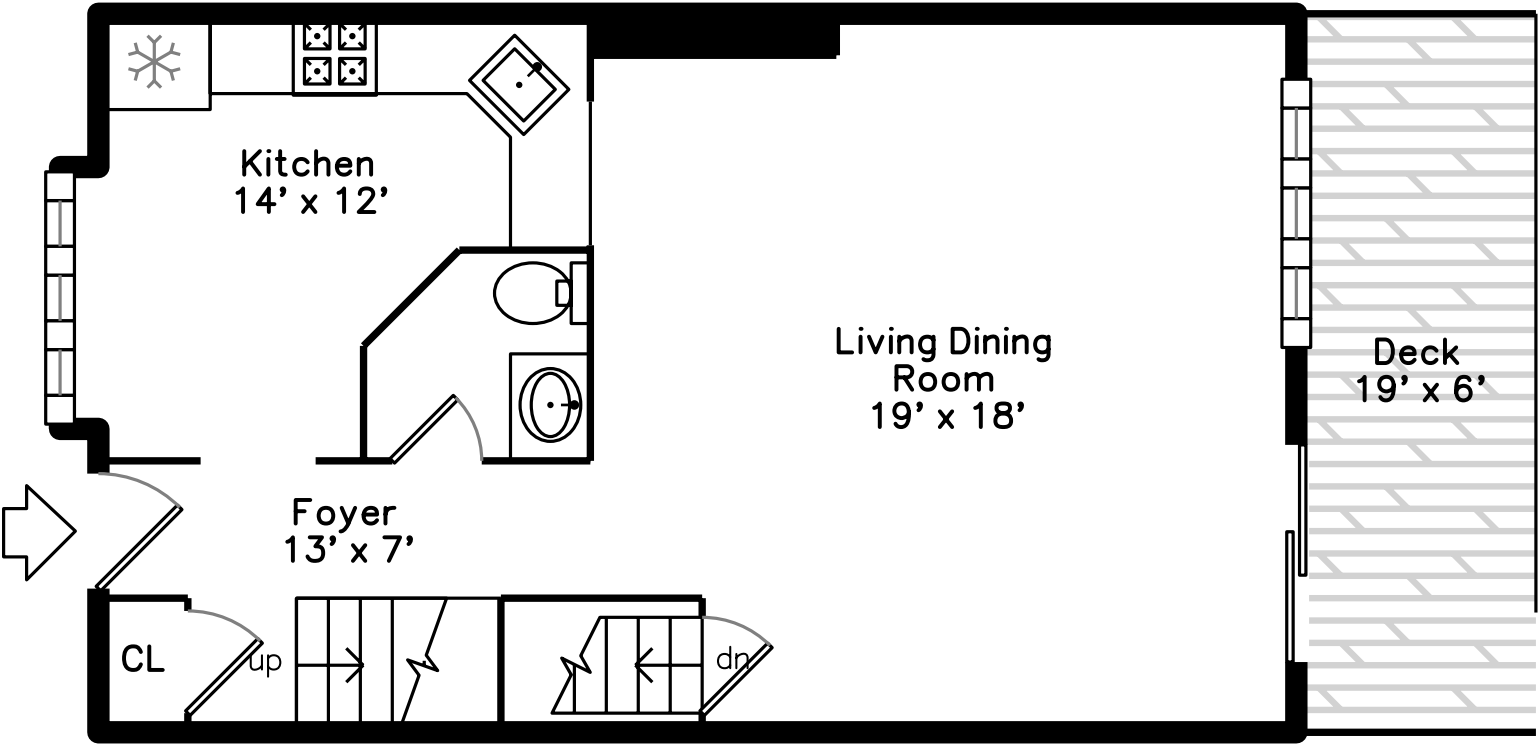

Top

Upper

Main

17 Deer Path Unit 6 Maynard, MA 01754

PicturePlan by  vis-home

Measurements may not be 100% accurate.

Floor plans are provided for convenience only.

Room sizes are not used to calculate area.

Top

Upper

Main

17-6 Deer Path Maynard

Upper and Lower Decks

Front Entry

Living/Dining Room

Living/Dining Room

Kitchen

Kitchen

Powder Room

Deck

Second Floor

Master Bedroom

Bedroom 2

Bathroom

Bathroom

Third Floor Loft

Third Floor Loft

Full Basement