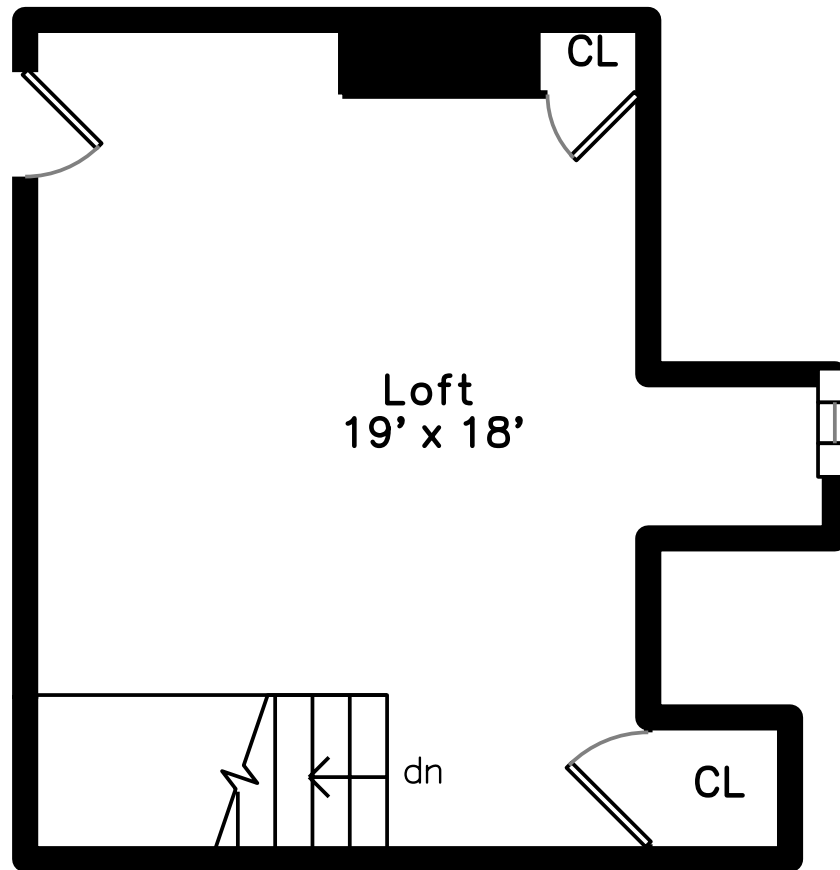

Top

Upper

Main

17 Deer Path Unit 6 Maynard, MA 01754

PicturePlan by  vis-home

Measurements may not be 100% accurate.

Floor plans are provided for convenience only.

Room sizes are not used to calculate area.

Top

Upper

Main

17-6 Deer Path Maynard

Upper and Lower Decks

Front Entry

Living/Dining Room

Living/Dining Room

Kitchen

Kitchen

Powder Room

Deck

Second Floor

Master Bedroom

Bedroom 2

Bathroom

Bathroom

Third Floor Loft

Third Floor Loft

Full Basement