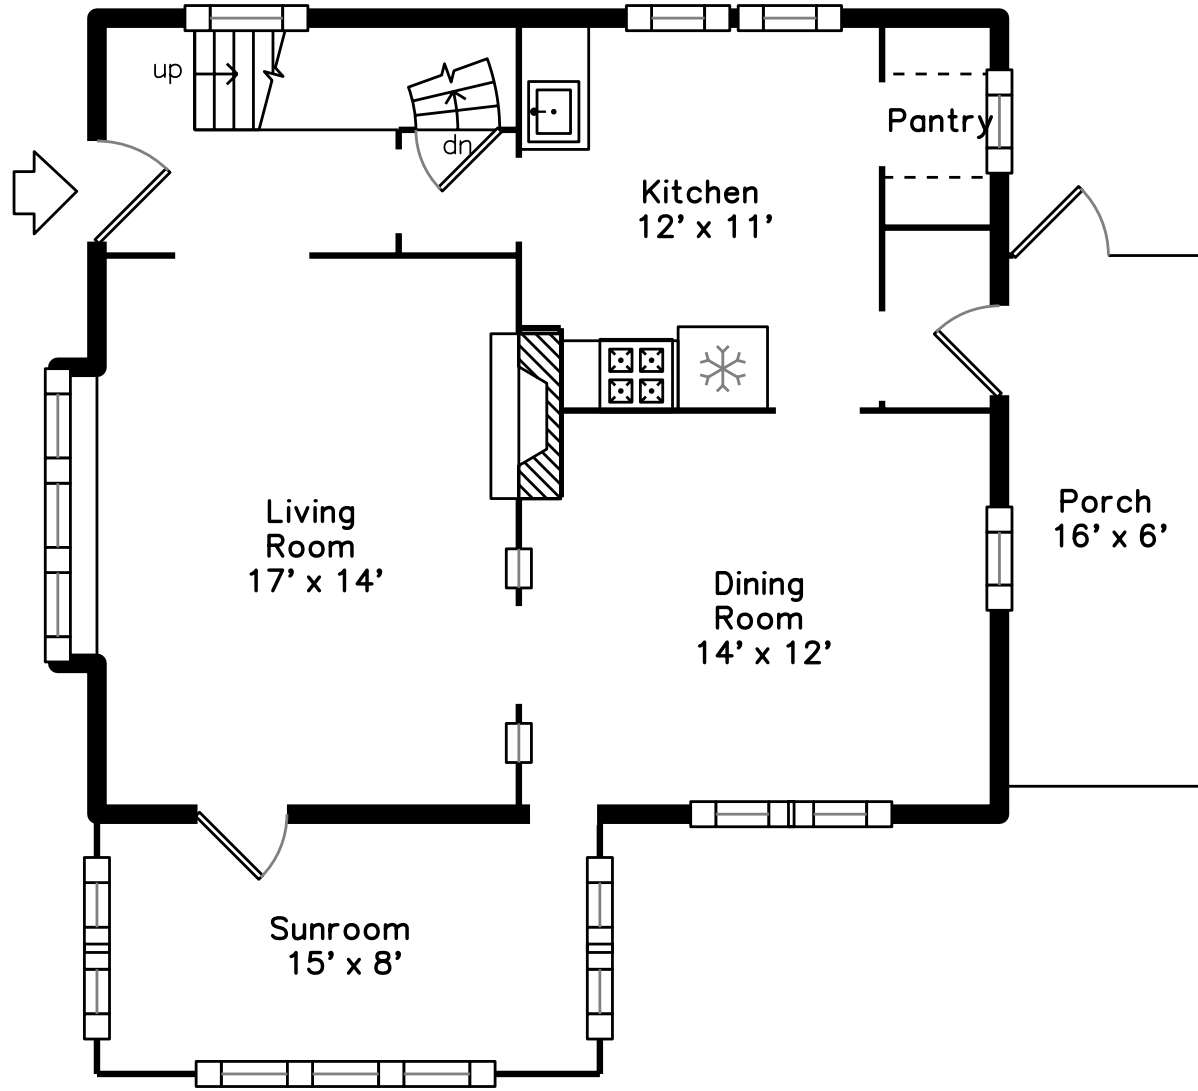

Top

Main

Upper

Lower

7 Bremen Terrace
Boston, MA 02130

PicturePlan by  vis-home

Measurements may not be 100% accurate.
Floor plans are provided for convenience only.
Room sizes are not used to calculate area.

Top

Upper

Main

Lower

Outside

Outside

Outside

Backyard

Backyard

Backyard

Back

Living Room

Living Room

Living Room

Living Room

Living Room

Living Room

Living Room

Dining Room

Dining Room

Dining Room

Dining Room

Kitchen

Kitchen