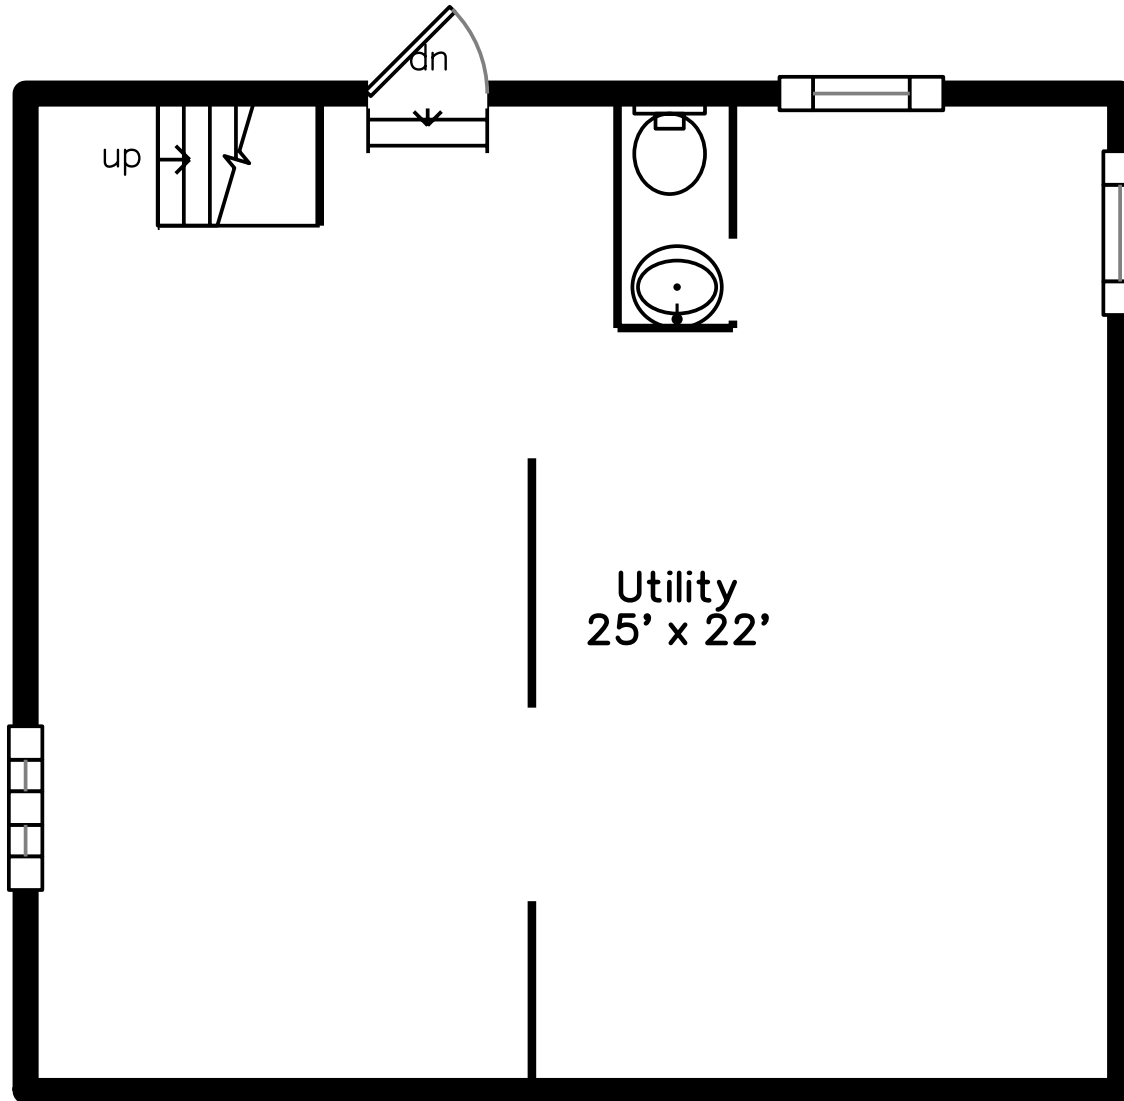

Top

Main

Upper

Lower

7 Bremen Terrace
Boston, MA 02130

PicturePlan by  vis-home

Measurements may not be 100% accurate.
Floor plans are provided for convenience only.
Room sizes are not used to calculate area.

Top

Upper

Main

Lower

Outside

Outside

Outside

Backyard

Backyard

Backyard

Back

Living Room

Living Room

Living Room

Living Room

Living Room