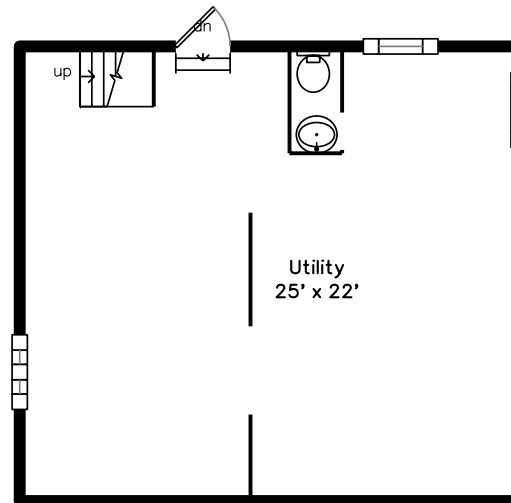

Top

Main

Upper

Lower

7 Bremen Terrace
Boston, MA 02130

PicturePlan by  vis-home

Measurements may not be 100% accurate.
Floor plans are provided for convenience only.
Room sizes are not used to calculate area.

Top

Upper

Main

Lower

Outside

Outside

Outside

Backyard