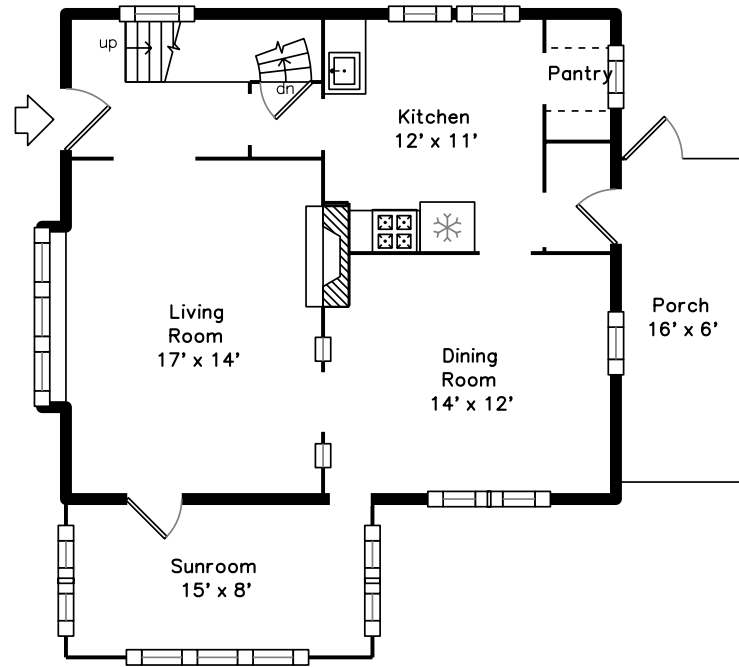

Top

Main

Upper

Lower

7 Bremen Terrace
Boston, MA 02130

PicturePlan by  vis-home

Measurements may not be 100% accurate.
Floor plans are provided for convenience only.
Room sizes are not used to calculate area.

Top

Upper

Main

Lower

Outside

Outside

Outside

Backyard

Backyard

Backyard

Back

Living Room

Living Room

Living Room

Living Room

Living Room

Living Room

Living Room

Dining Room

Dining Room

Dining Room

Dining Room

Kitchen

Kitchen