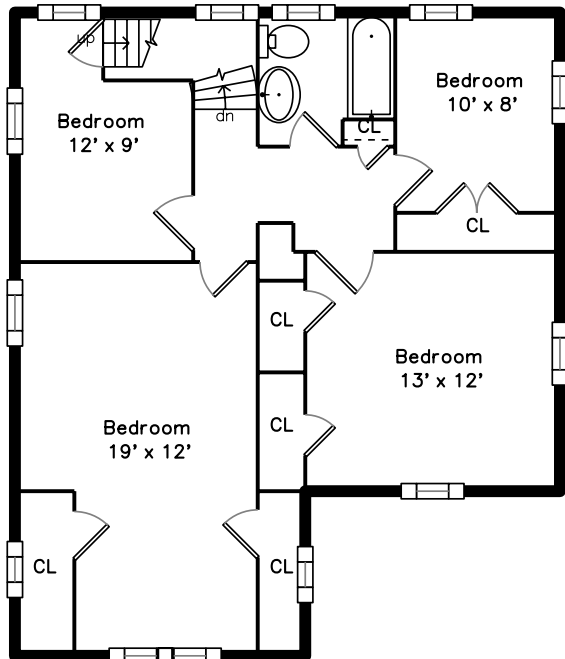

Top

Main

Upper

Lower

7 Bremen Terrace
Boston, MA 02130

PicturePlan by  vis-home

Measurements may not be 100% accurate.
Floor plans are provided for convenience only.
Room sizes are not used to calculate area.

Top

Upper

Main

Lower

Outside

Outside

Outside

Backyard

Backyard

Backyard

Back

Living Room

Living Room

Living Room

Living Room

Living Room

Living Room

Living Room

Dining Room

Dining Room

Dining Room

Dining Room

Kitchen

Kitchen