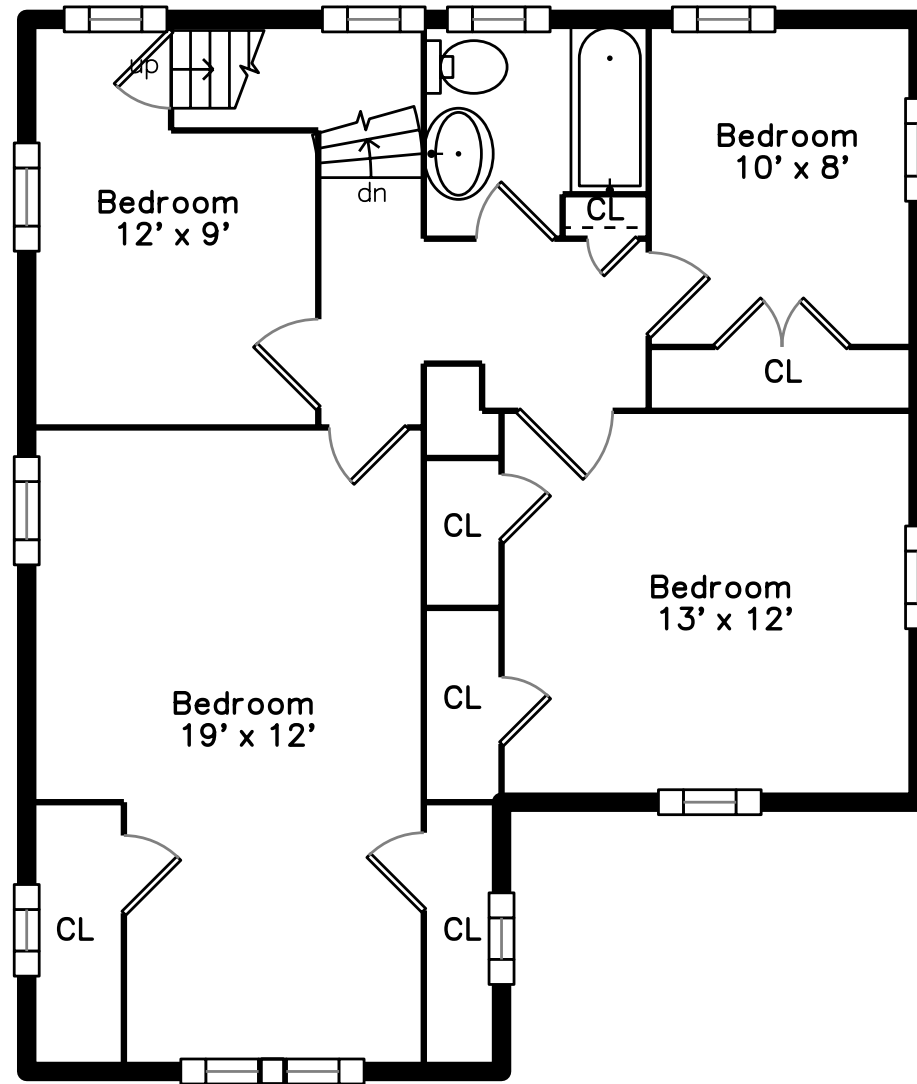

Top

Main

Upper

Lower

7 Bremen Terrace
Boston, MA 02130

PicturePlan by  vis-home

Measurements may not be 100% accurate.
Floor plans are provided for convenience only.
Room sizes are not used to calculate area.

Top

Upper

Main

Lower

Outside

Outside

Outside

Backyard

Backyard

Backyard

Back

Living Room

Living Room

Living Room

Living Room

Living Room

Living Room

Living Room

Dining Room

Dining Room

Dining Room

Dining Room

Kitchen

Kitchen