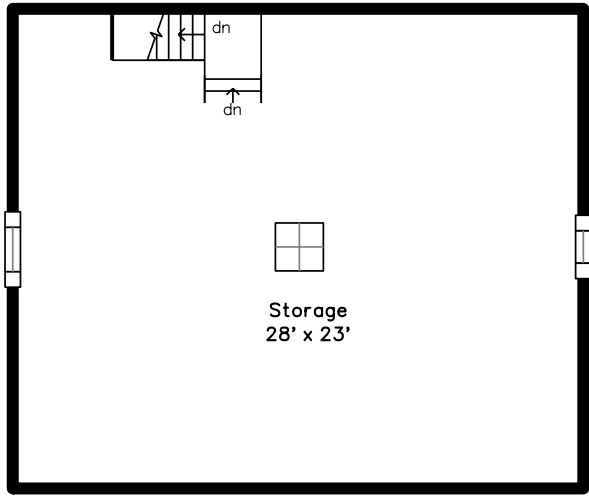

Top

Main

Upper

Lower

7 Bremen Terrace
Boston, MA 02130

PicturePlan by  vis-home

Measurements may not be 100% accurate.
Floor plans are provided for convenience only.
Room sizes are not used to calculate area.

Top

Upper

Main

Lower

Outside

Outside

Outside

Backyard