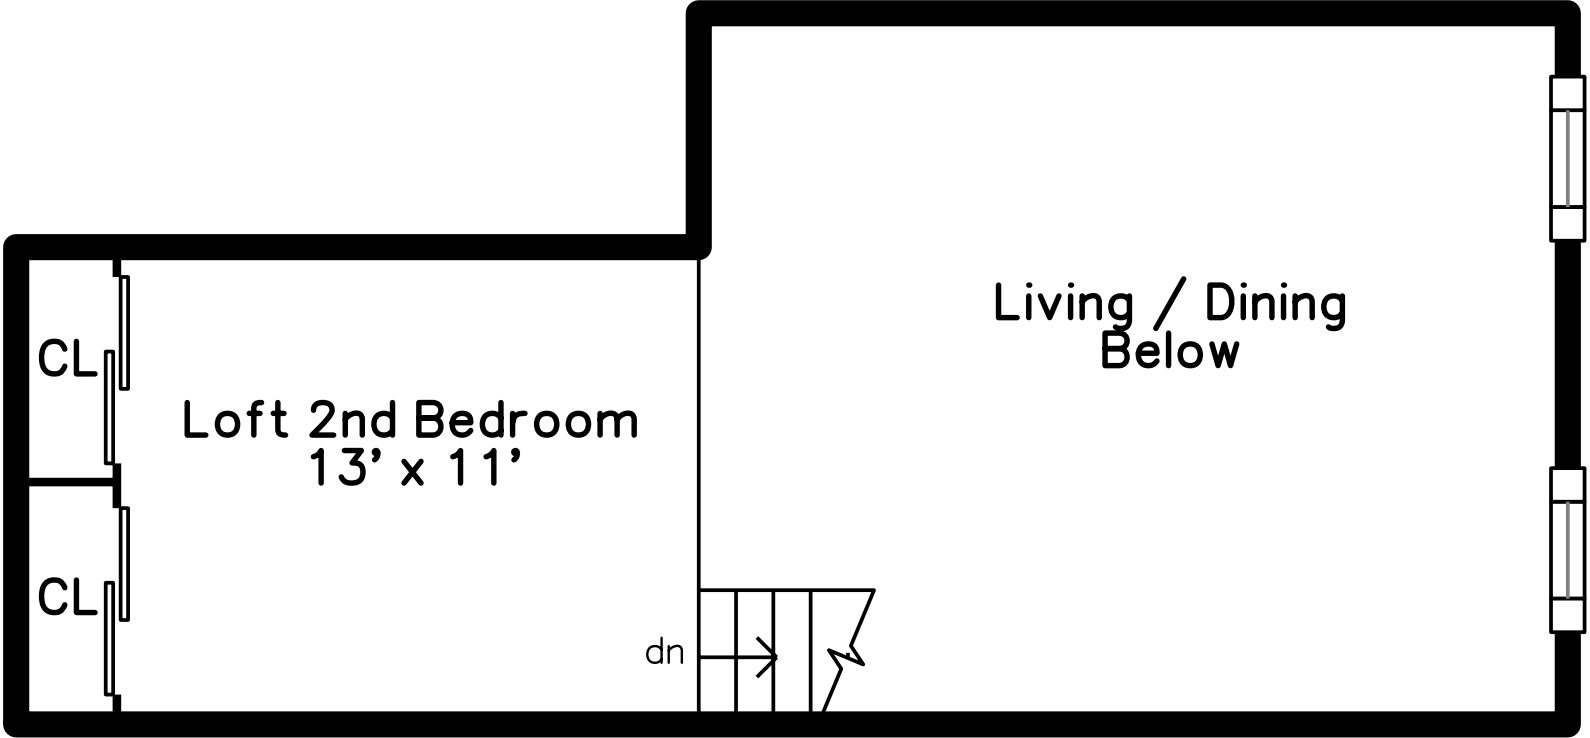

### Upper

### Main

130 Appleton St #4H  
Boston, MA 02116

PicturePlan by  vis-home  
Measurements may not be 100% accurate.  
Floor plans are provided for convenience only.  
Room sizes are not used to calculate area.

# Main

Building

Building

Building

Living Room

Living Room

Dining Room

Kitchen