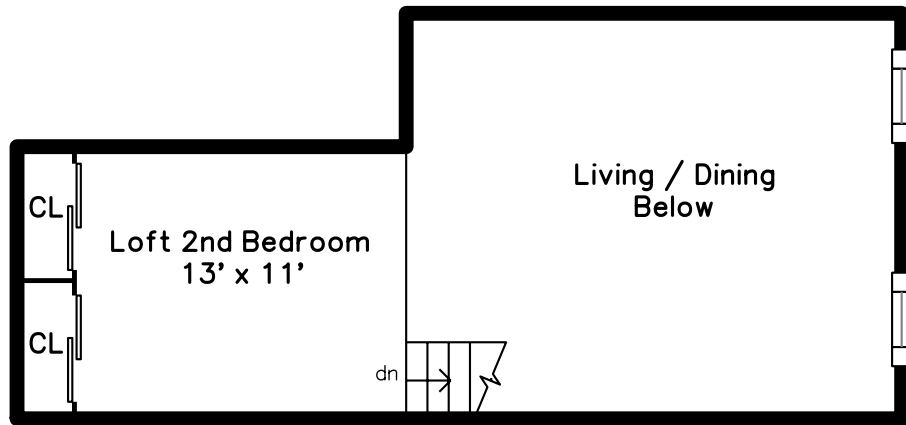

### Upper

### Main

130 Appleton St #4H  
Boston, MA 02116

PicturePlan by  vis-home  
Measurements may not be 100% accurate.  
Floor plans are provided for convenience only.  
Room sizes are not used to calculate area.

# Main

Building

Building

Building

Living Room

Living Room

Dining Room

Kitchen