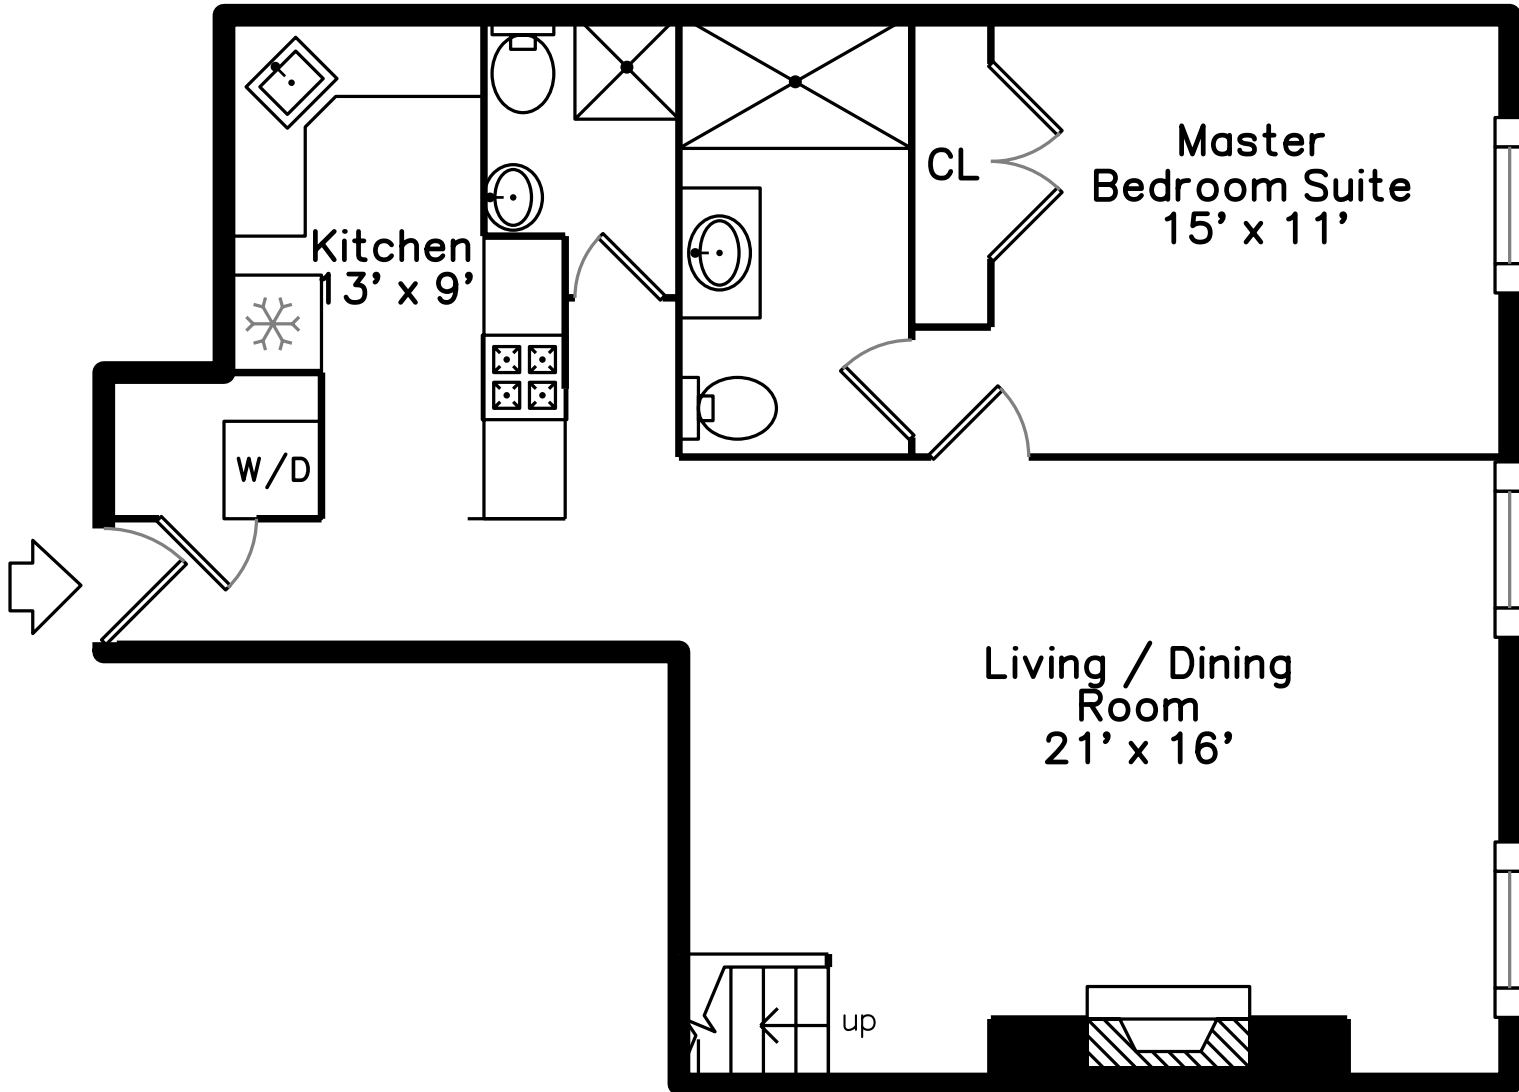

### Main

130 Appleton St #4H  
Boston, MA 02116

PicturePlan by  vis-home  
Measurements may not be 100% accurate.  
Floor plans are provided for convenience only.  
Room sizes are not used to calculate area.

# Upper

# Main

Building

Building

Building

Living Room

Living Room

Dining Room

Kitchen

Bedroom

Bathroom

Bathroom

Living Room

Living Room