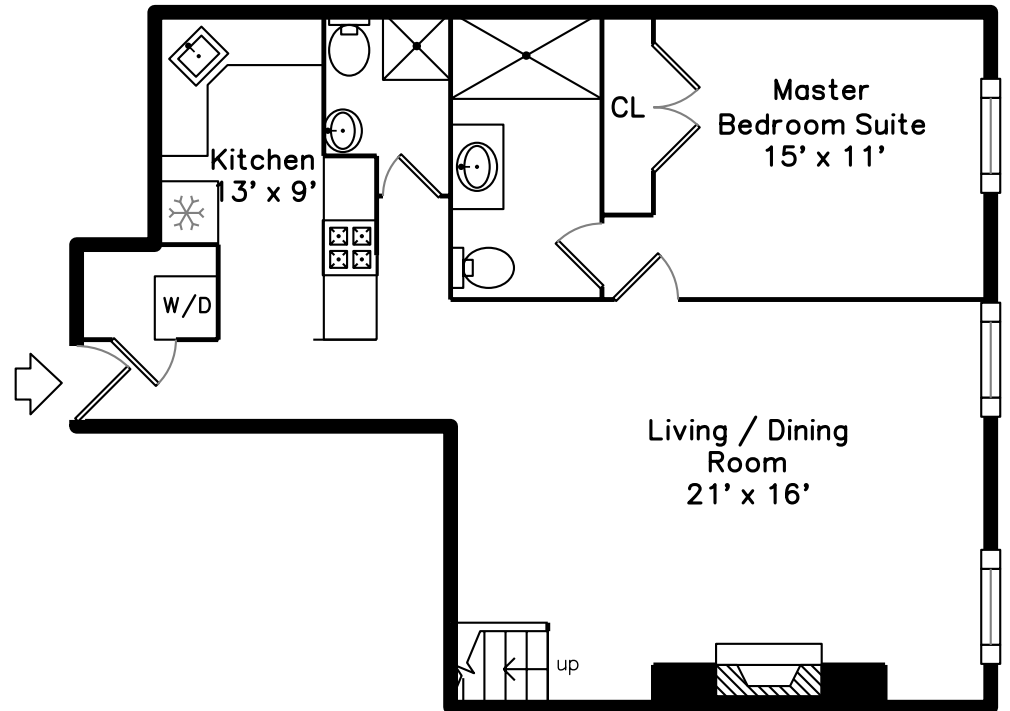

### Upper

### Main

130 Appleton St #4H  
Boston, MA 02116

PicturePlan by  vis-home  
Measurements may not be 100% accurate.  
Floor plans are provided for convenience only.  
Room sizes are not used to calculate area.

# Main

Building

Building

Building

Living Room

Living Room

Dining Room

Kitchen

Bedroom

Bathroom

Bathroom

Living Room

Living Room