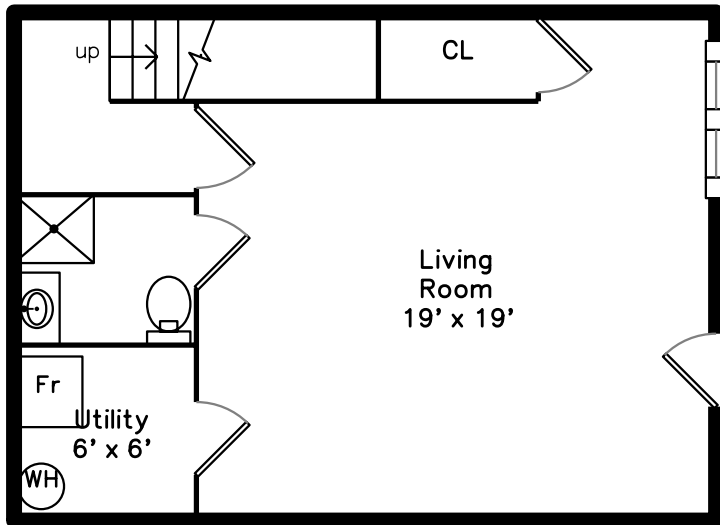

Upper

Basement

Main

91 Turtle Brook Rd
Canton, MA 02021

PicturePlan by  vis-home

Measurements may not be 100% accurate.

Floor plans are provided for convenience only.

Room sizes are not used to calculate area.

Upper

Main

Basement

Exterior Front

Exterior Front

Living Room

Living Room

Dining Room

Dining Room

Kitchen

Kitchen

Deck

Deck

Powder Room

Master Bedroom

Master Bedroom

Master Bathroom

Bedroom 2

Bedroom 2

Laundry Room

Family Room

Family Room

Bathroom Lower

Exterior Front