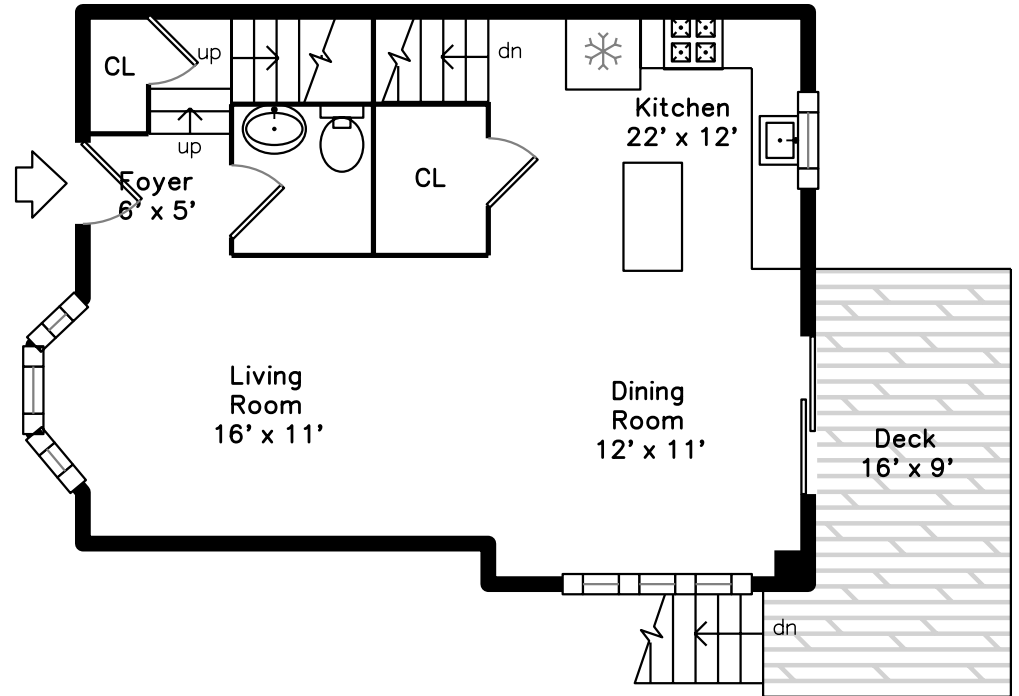

Upper

Basement

Main

91 Turtle Brook Rd
Canton, MA 02021

PicturePlan by  vis-home

Measurements may not be 100% accurate.

Floor plans are provided for convenience only.

Room sizes are not used to calculate area.

Upper

Main

Basement

Exterior Front

Exterior Front

Living Room

Living Room

Dining Room

Dining Room

Kitchen

Kitchen

Deck

Deck

Powder Room

Master Bedroom

Master Bedroom

Master Bathroom

Bedroom 2

Bedroom 2

Laundry Room

Family Room

Family Room

Bathroom Lower

Exterior Front