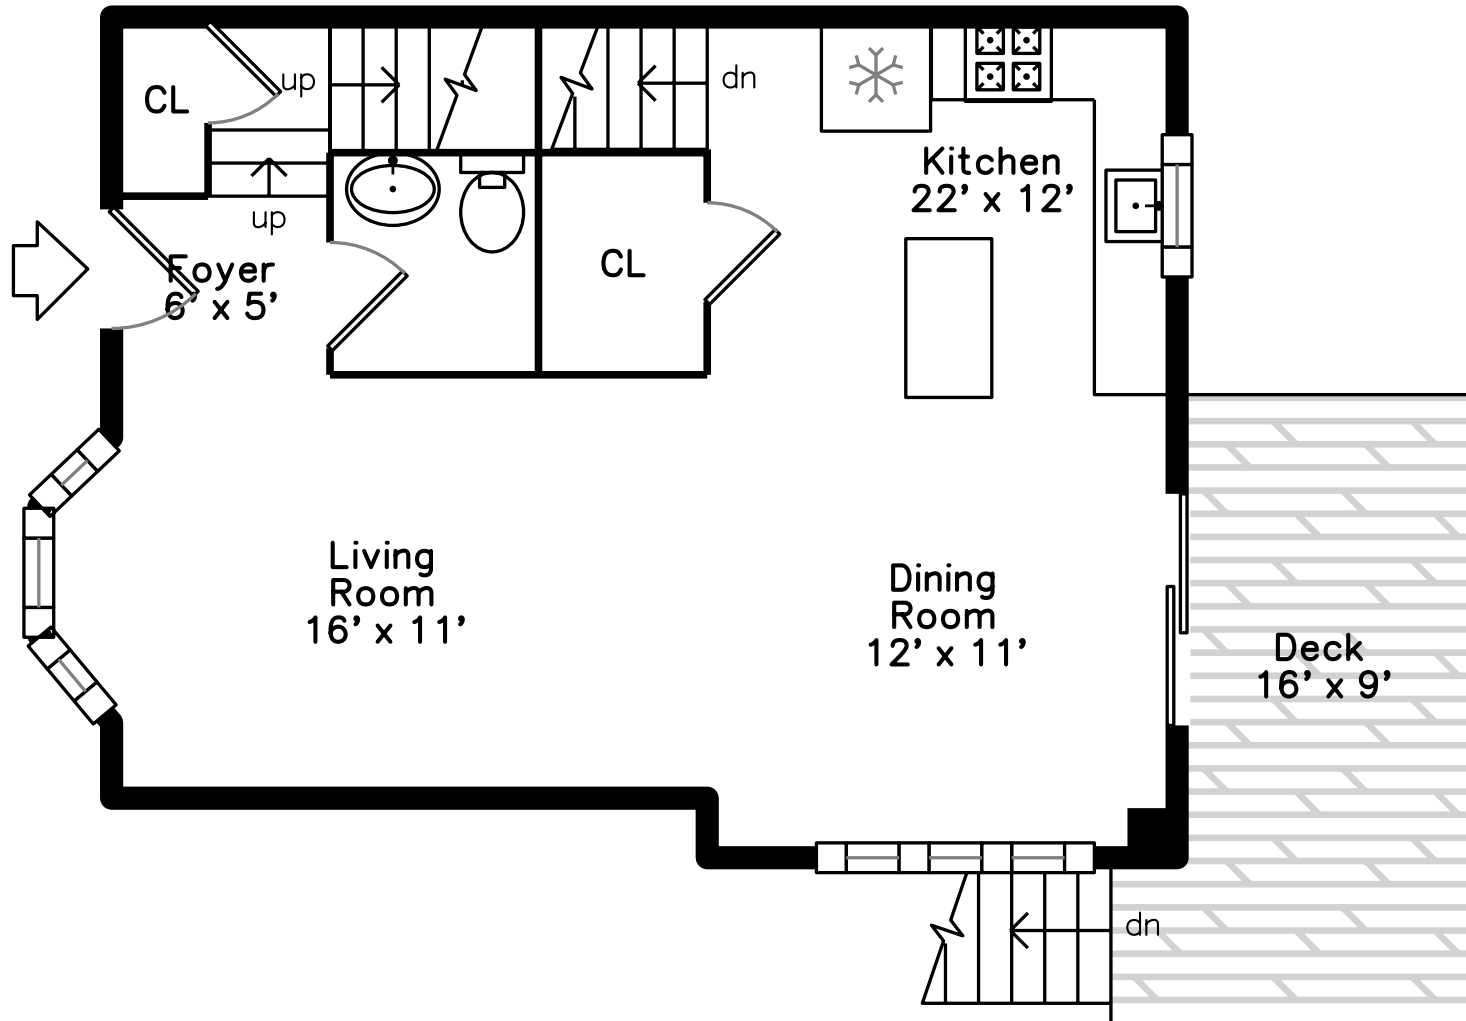

Upper

Basement

Main

91 Turtle Brook Rd
Canton, MA 02021

PicturePlan by  vis-home

Measurements may not be 100% accurate.

Floor plans are provided for convenience only.

Room sizes are not used to calculate area.

Upper

Main

Basement

Exterior Front

Exterior Front

Living Room

Living Room

Dining Room

Dining Room

Kitchen

Kitchen

Deck

Deck

Powder Room

Master Bedroom

Master Bedroom

Master Bathroom

Bedroom 2

Bedroom 2

Laundry Room

Family Room

Family Room

Bathroom Lower

Exterior Front