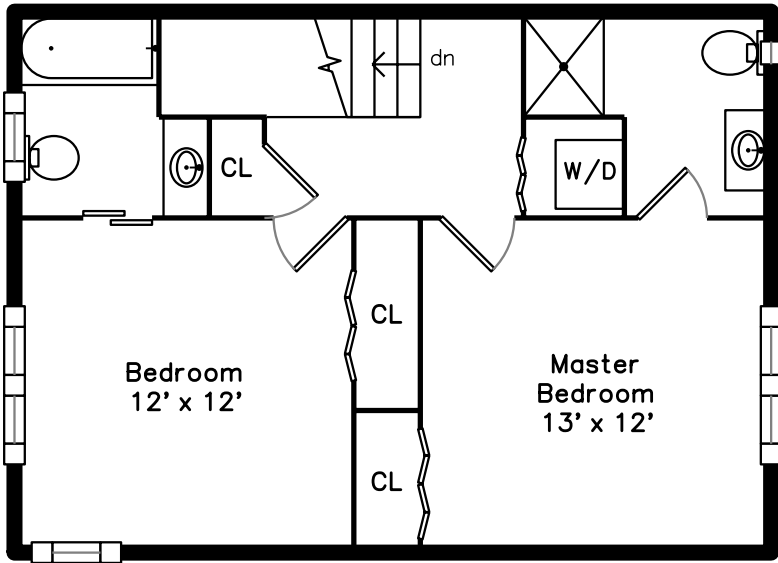

Upper

Basement

Main

91 Turtle Brook Rd
Canton, MA 02021

PicturePlan by  vis-home

Measurements may not be 100% accurate.

Floor plans are provided for convenience only.

Room sizes are not used to calculate area.

Upper

Main

Basement

Exterior Front

Exterior Front

Living Room

Living Room

Dining Room

Dining Room

Kitchen

Kitchen

Deck

Deck

Powder Room

Master Bedroom

Master Bedroom

Master Bathroom

Bedroom 2

Bedroom 2

Laundry Room

Family Room

Family Room

Bathroom Lower

Exterior Front