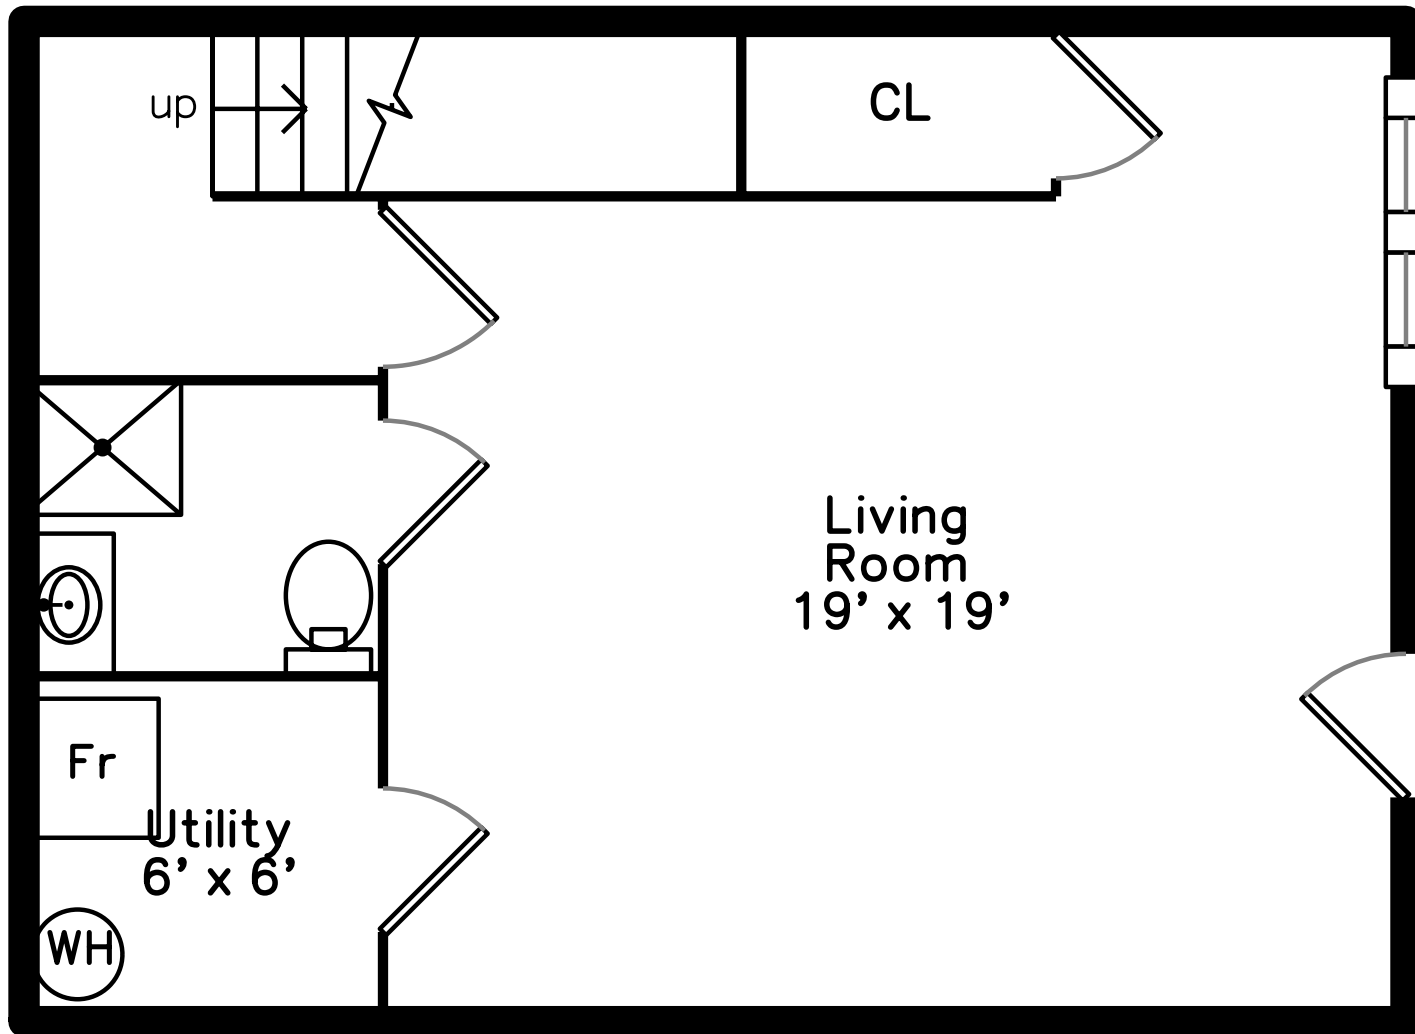

Upper

Basement

Main

91 Turtle Brook Rd
Canton, MA 02021

PicturePlan by  vis-home

Measurements may not be 100% accurate.

Floor plans are provided for convenience only.

Room sizes are not used to calculate area.

Upper

Main

Basement

Exterior Front

Exterior Front

Living Room

Living Room

Dining Room

Dining Room

Kitchen

Kitchen

Deck

Deck

Powder Room

Master Bedroom

Master Bedroom

Master Bathroom

Bedroom 2

Bedroom 2

Laundry Room

Family Room

Family Room

Bathroom Lower

Exterior Front