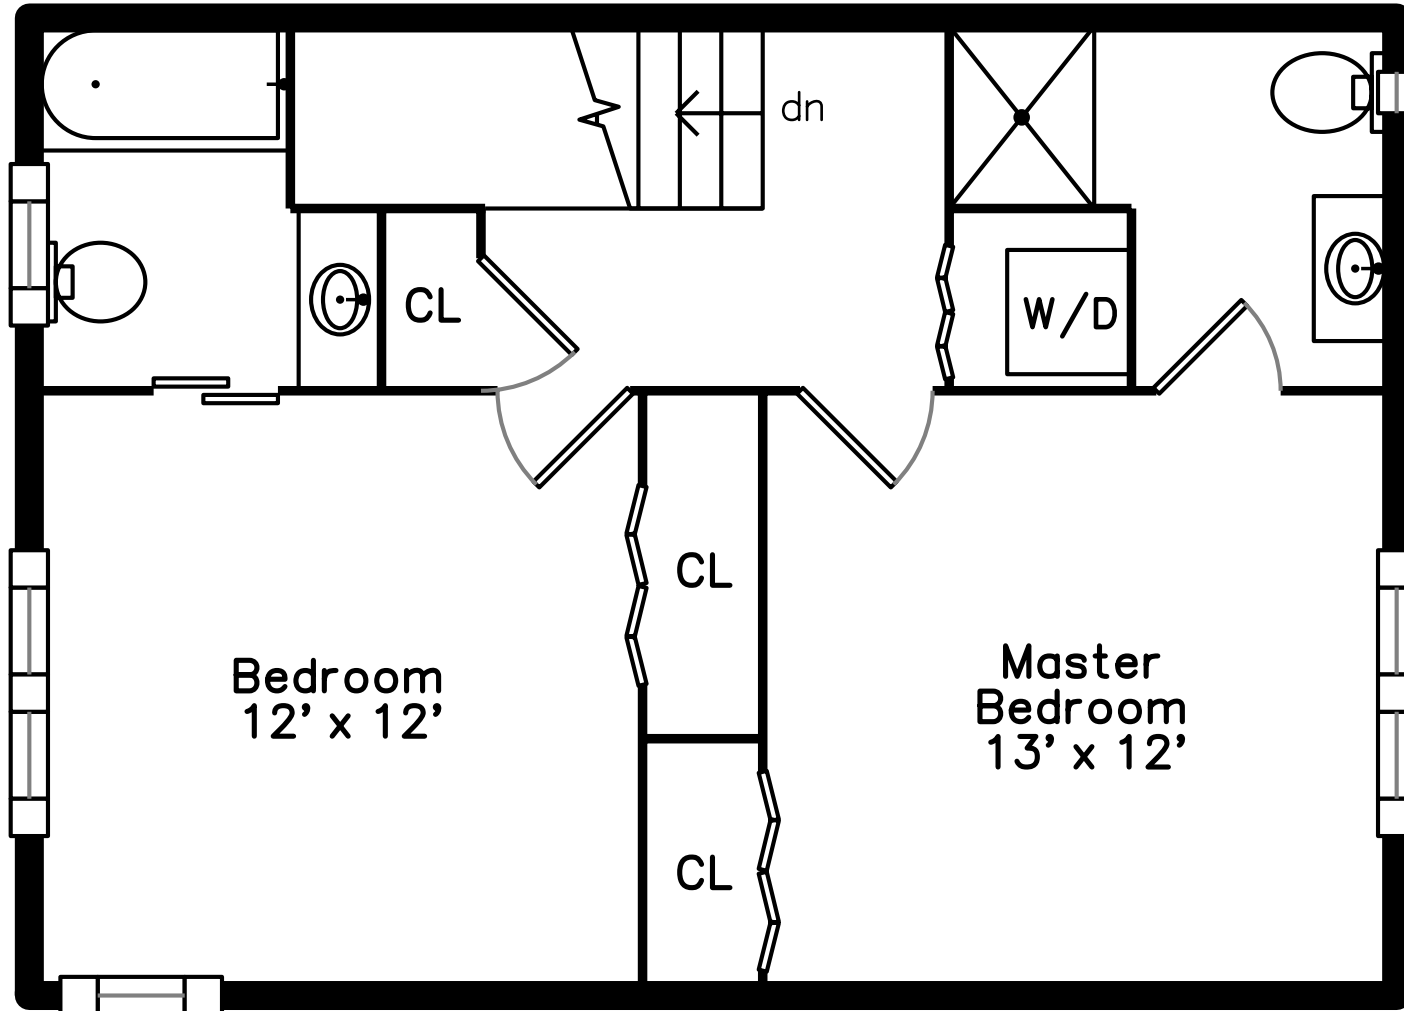

Upper

Basement

Main

91 Turtle Brook Rd
Canton, MA 02021

PicturePlan by  vis-home

Measurements may not be 100% accurate.

Floor plans are provided for convenience only.

Room sizes are not used to calculate area.

Upper

Main

Basement

Exterior Front

Exterior Front

Living Room

Living Room

Dining Room

Dining Room

Kitchen

Kitchen

Deck

Deck

Powder Room

Master Bedroom

Master Bedroom

Master Bathroom

Bedroom 2

Bedroom 2

Laundry Room

Family Room

Family Room

Bathroom Lower

Exterior Front