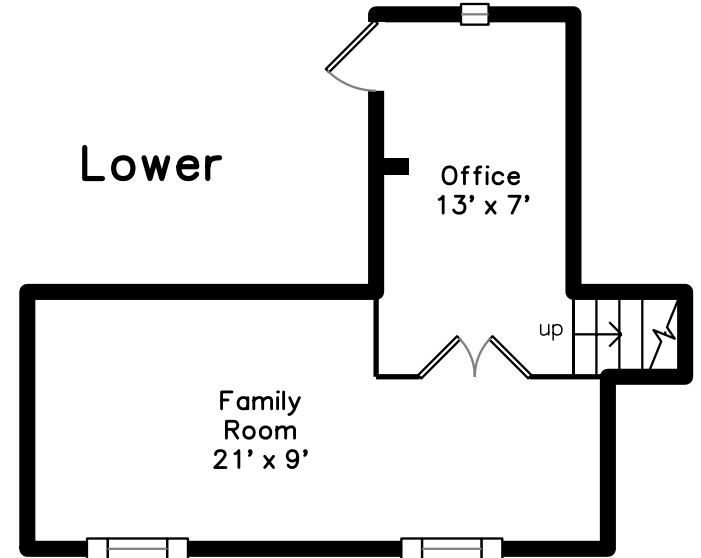

Main

Lower

65 Milner St
Waltham, MA 02451

PicturePlan by  vis-home

Measurements may not be 100% accurate.
Floor plans are provided for convenience only.
Room sizes are not used to calculate area.

Main

Outside

Living Room

Living Room

Kitchen

Kitchen

Kitchen

Kitchen

Kitchen

Kitchen

Kitchen

Bedroom

Bedroom

Bedroom

Bedroom

Bathroom

Family Room

Family Room

Family Room

Office

Office