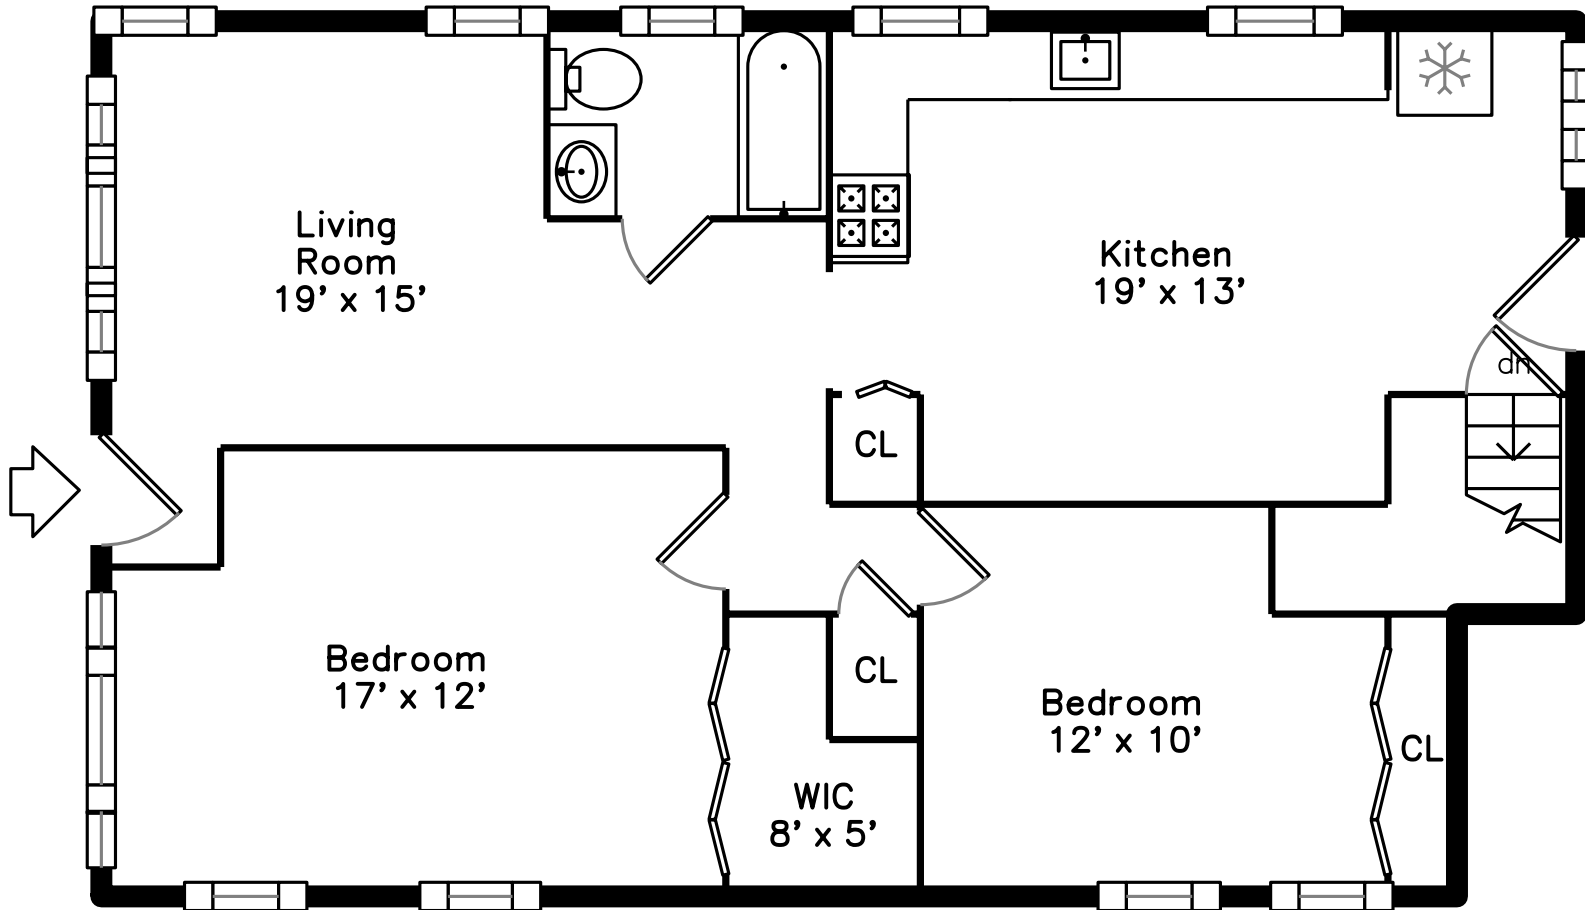

Main

Lower

65 Milner St
Waltham, MA 02451

PicturePlan by  vis-home

Measurements may not be 100% accurate.
Floor plans are provided for convenience only.
Room sizes are not used to calculate area.

Main

Outside

Living Room

Living Room

Kitchen

Kitchen

Kitchen

Kitchen

Kitchen

Kitchen

Kitchen

Bedroom

Bedroom

Bedroom

Bedroom

Bathroom

Family Room

Family Room

Family Room

Office

Office