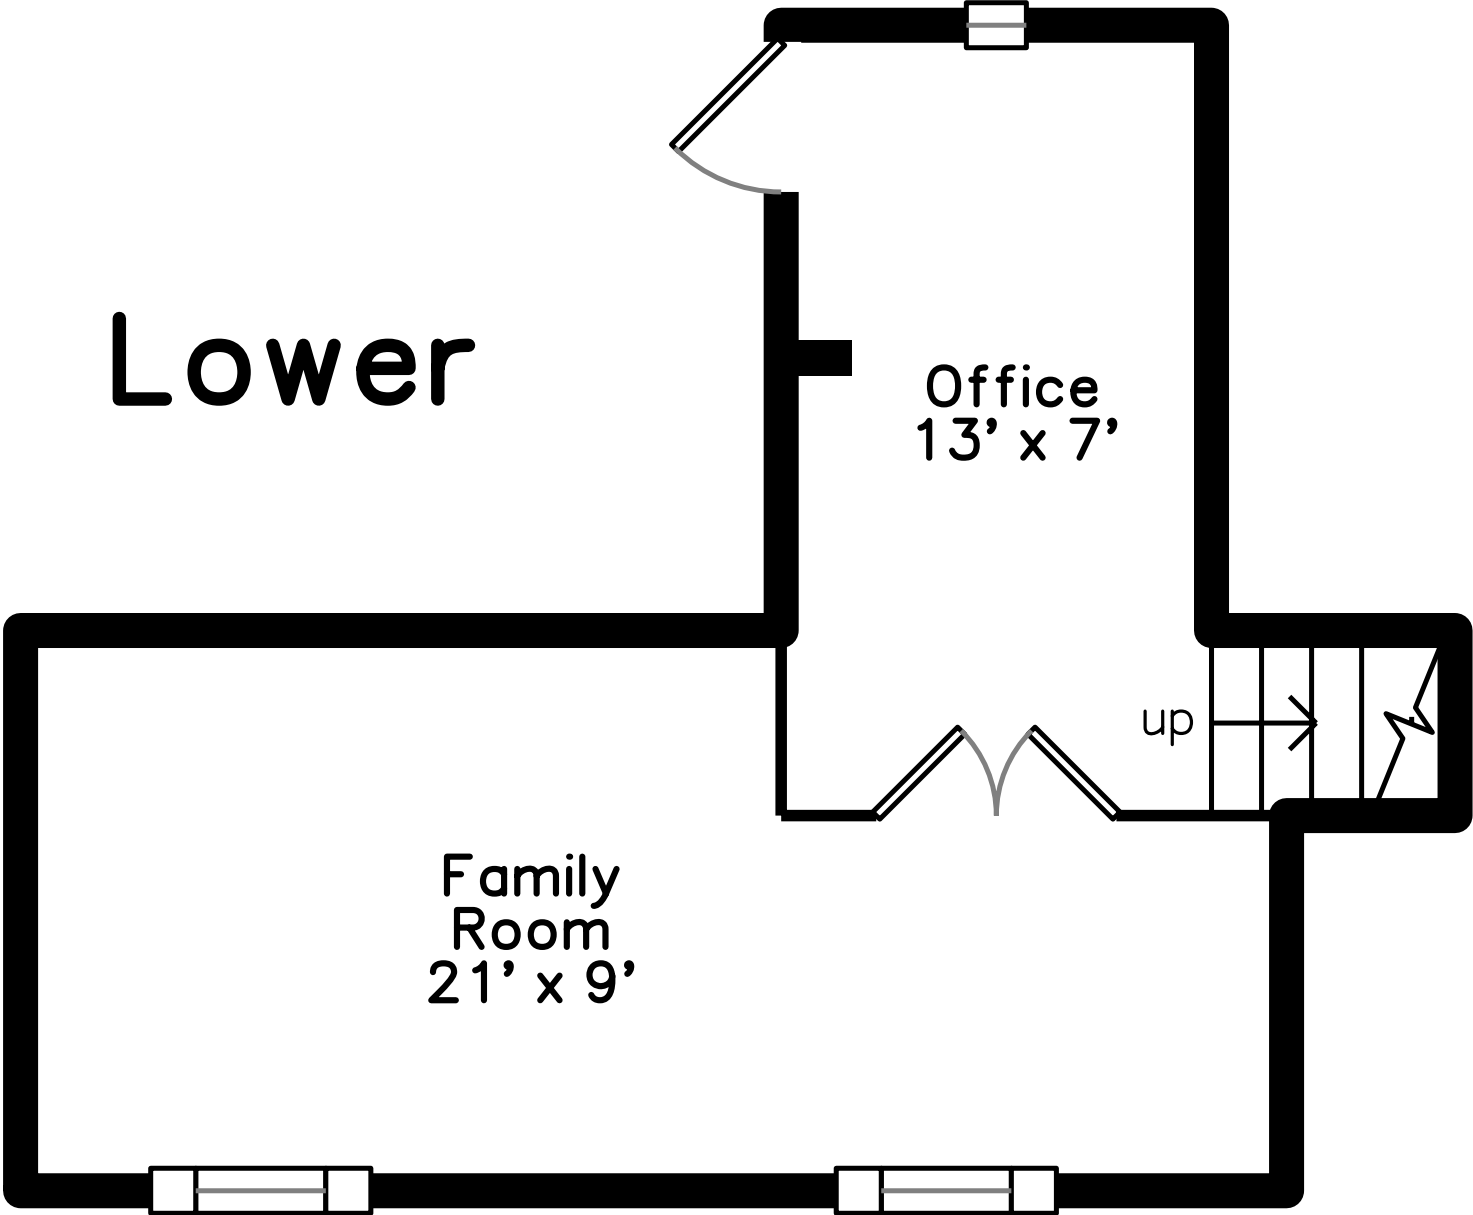

Main

Lower

65 Milner St
Waltham, MA 02451

PicturePlan by  vis-home

Measurements may not be 100% accurate.
Floor plans are provided for convenience only.
Room sizes are not used to calculate area.

Main

Outside

Living Room

Living Room

Kitchen

Kitchen

Kitchen

Kitchen

Kitchen

Kitchen

Kitchen

Bedroom

Bedroom

Bedroom

Bedroom

Bathroom

Family Room

Family Room

Family Room

Office

Office