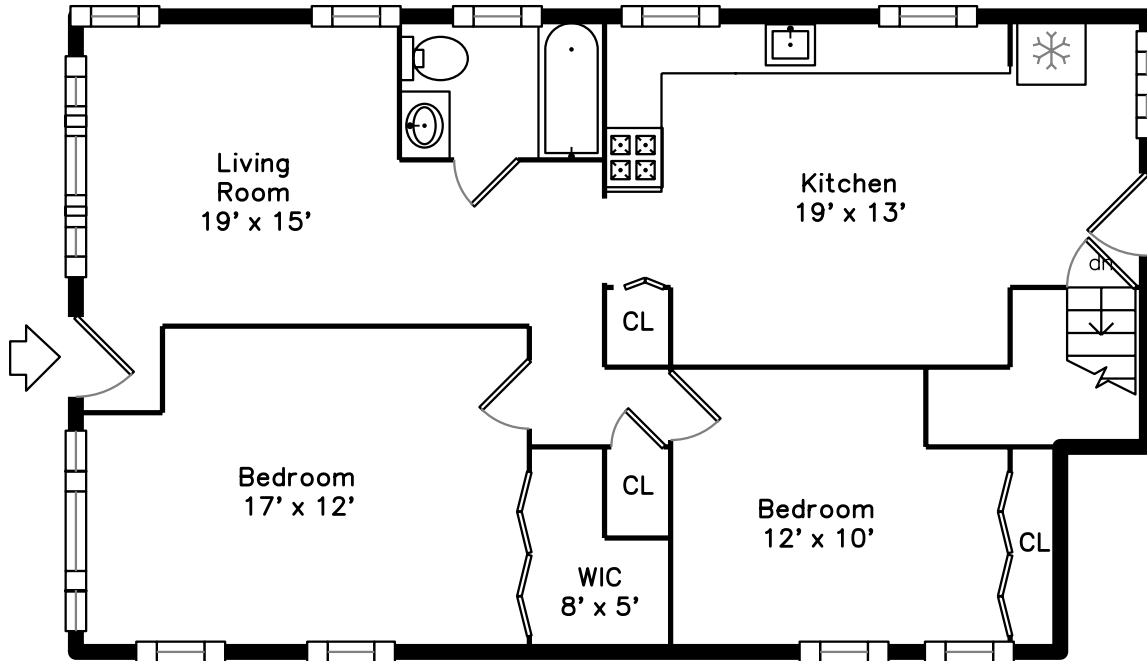

Main

Lower

65 Milner St
Waltham, MA 02451

PicturePlan by  vis-home

Measurements may not be 100% accurate.
Floor plans are provided for convenience only.
Room sizes are not used to calculate area.

Main

Outside

Living Room

Living Room

Kitchen

Kitchen

Kitchen

Kitchen

Kitchen

Kitchen

Kitchen

Bedroom

Bedroom

Bedroom

Bedroom

Bathroom

Family Room

Family Room

Family Room

Office

Office