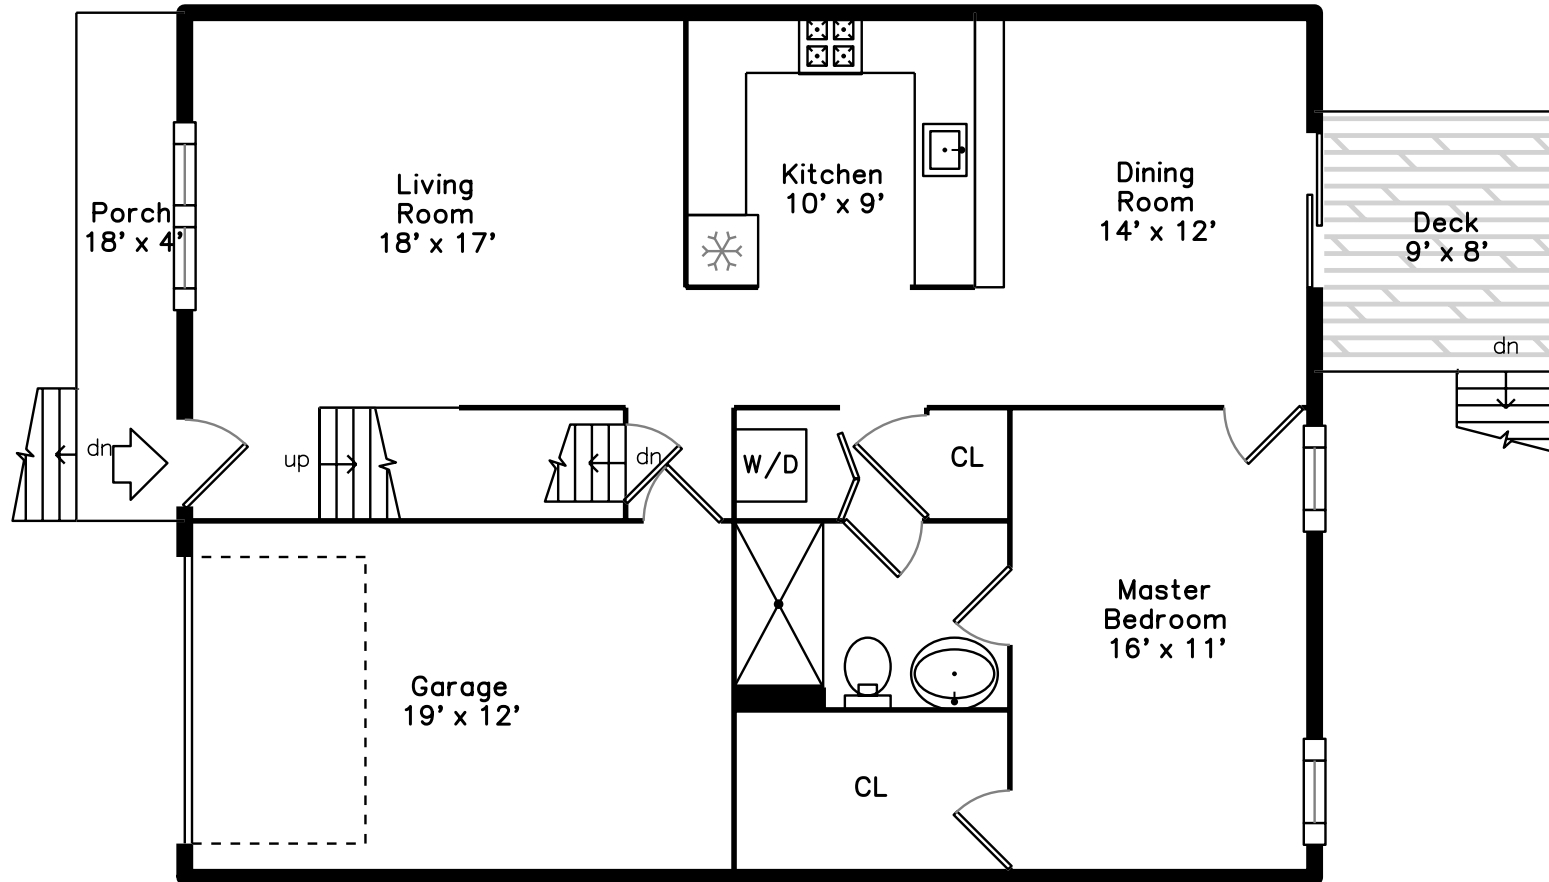

Upper

Main

159 Allen Rd 55
Billerica, MA 01821

PicturePlan by  vis-home

Measurements may not be 100% accurate.
Floor plans are provided for convenience only.
Room sizes are not used to calculate area.

Upper

Main

Outside

Outside

Porch

Living Room

Living Room

Living Room

Dining Room

Dining Room

Dining Room

Kitchen

Kitchen

Kitchen

Main Bedroom

Main Bedroom

Main Bedroom

Bathroom

WalkIn Closet

Laundry

Deck

Bedroom

Bedroom

Bedroom

WalkIn Closet