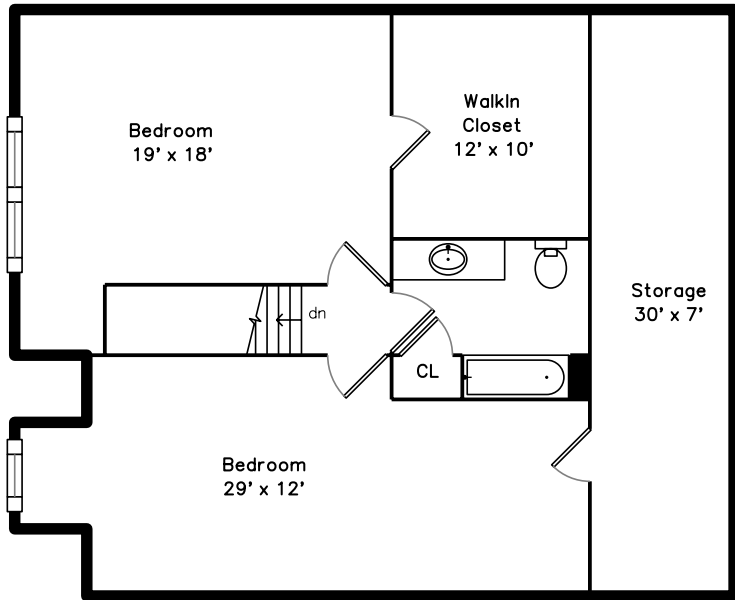

Upper

Main

159 Allen Rd 55
Billerica, MA 01821

PicturePlan by  vis-home

Measurements may not be 100% accurate.
Floor plans are provided for convenience only.
Room sizes are not used to calculate area.

Upper

Main

Outside

Outside

Porch

Living Room

Living Room

Living Room

Dining Room

Dining Room

Dining Room

Kitchen

Kitchen

Kitchen

Main Bedroom

Main Bedroom

Main Bedroom

Bathroom

WalkIn Closet

Laundry

Deck

Bedroom

Bedroom

Bedroom

WalkIn Closet