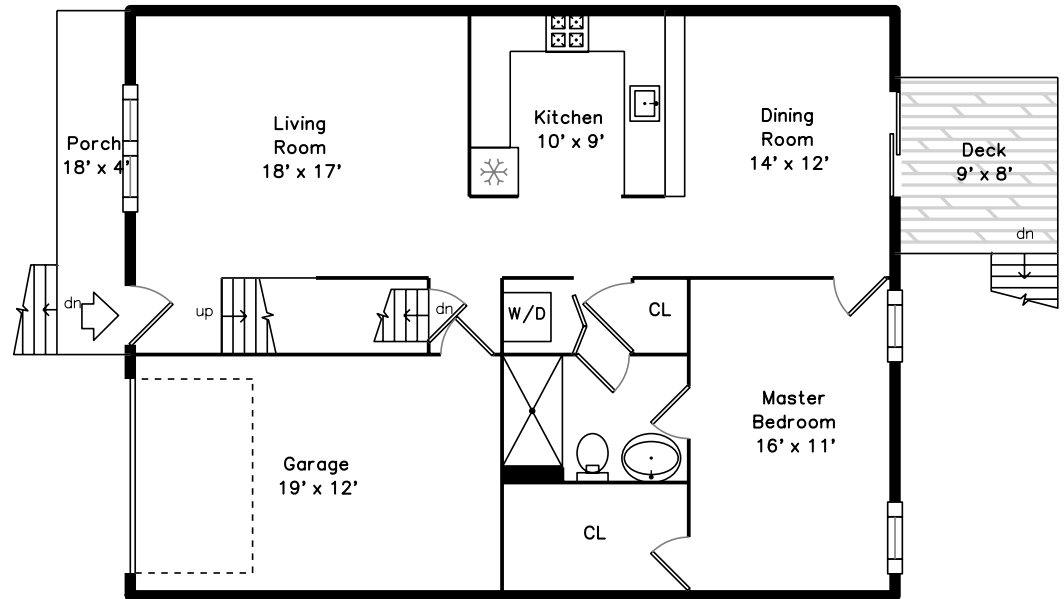

Upper

Main

159 Allen Rd 55
Billerica, MA 01821

PicturePlan by  vis-home

Measurements may not be 100% accurate.
Floor plans are provided for convenience only.
Room sizes are not used to calculate area.

Upper

Main

Outside

Outside

Porch

Living Room

Living Room

Living Room

Dining Room

Dining Room

Dining Room

Kitchen

Kitchen

Kitchen

Main Bedroom

Main Bedroom

Main Bedroom

Bathroom

WalkIn Closet

Laundry

Deck

Bedroom

Bedroom

Bedroom

WalkIn Closet