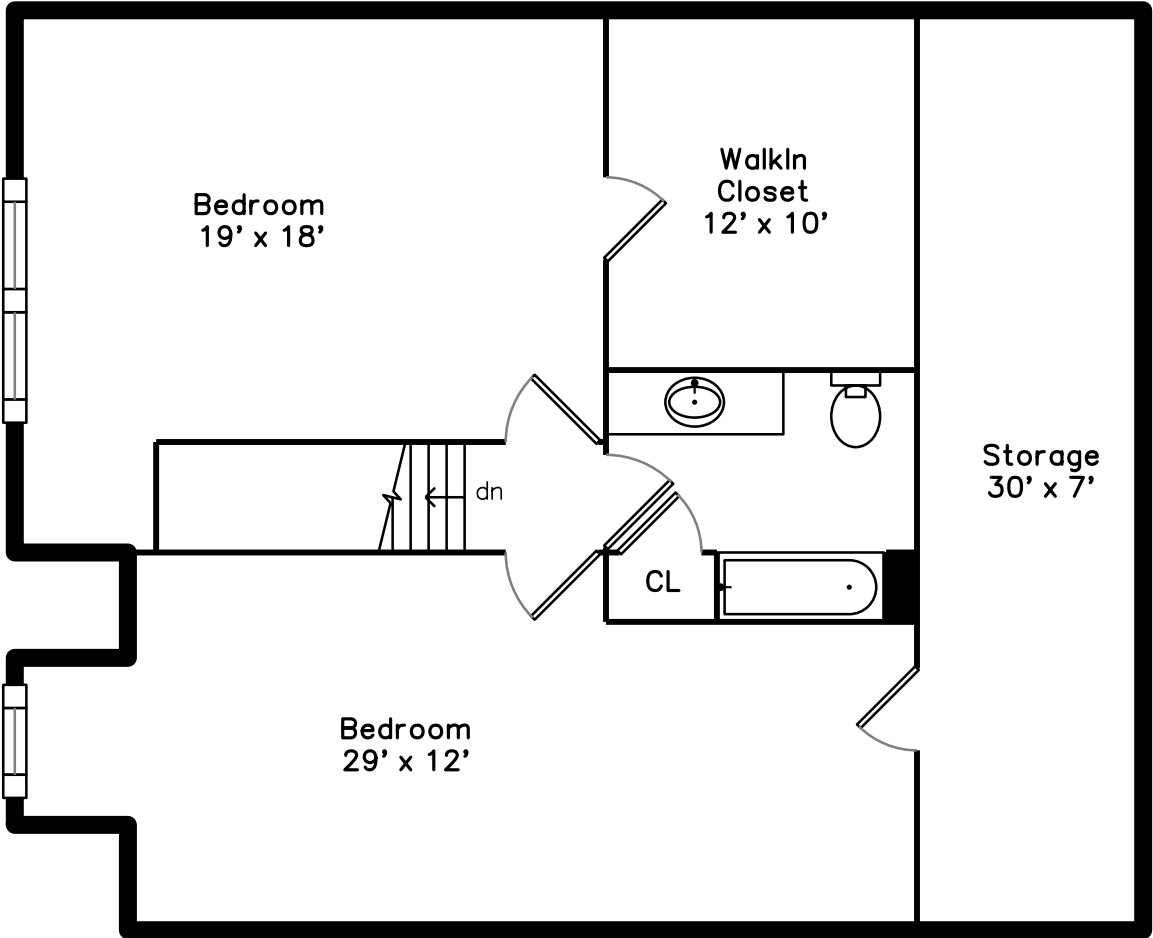

Upper

Main

159 Allen Rd 55
Billerica, MA 01821

PicturePlan by  vis-home

Measurements may not be 100% accurate.
Floor plans are provided for convenience only.
Room sizes are not used to calculate area.

Upper

Main

Outside

Outside

Porch

Living Room

Living Room

Living Room

Dining Room

Dining Room

Dining Room

Kitchen

Kitchen

Kitchen

Main Bedroom

Main Bedroom

Main Bedroom

Bathroom

WalkIn Closet

Laundry

Deck

Bedroom

Bedroom

Bedroom

WalkIn Closet