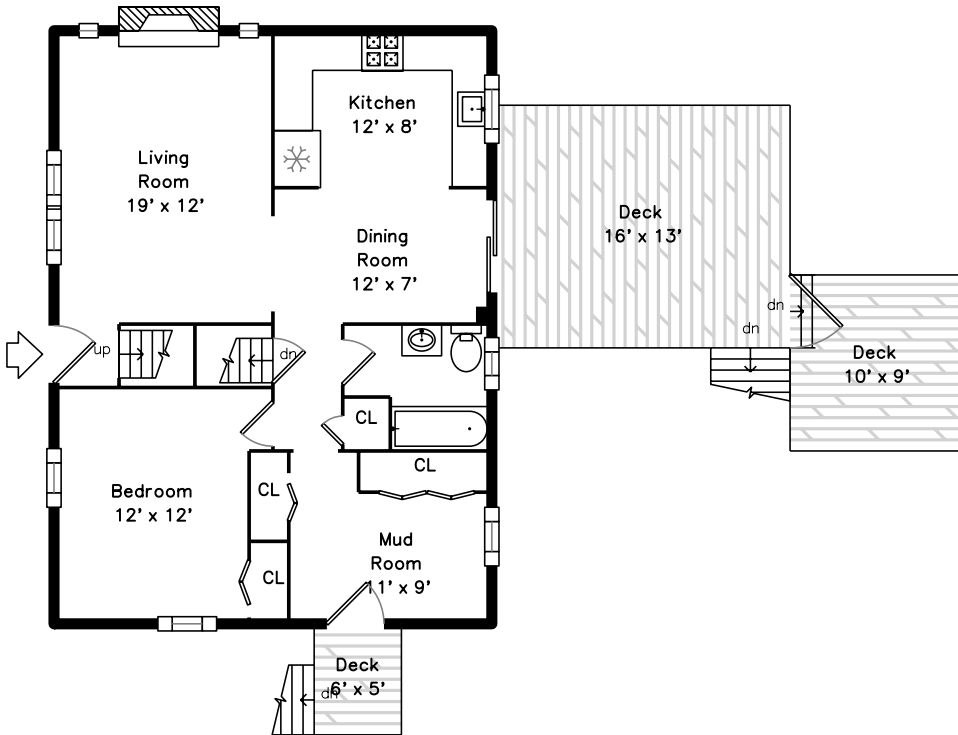

Upper

Main

205 Hamilton St
Saugus, MA 01906

PicturePlan by  vis-home

Measurements may not be 100% accurate.
Floor plans are provided for convenience only.
Room sizes are not used to calculate area.

Upper

Main

Living Room

Living Room

Living Room

Living Room

Living Room

Dining Room

Kitchen

Kitchen

Kitchen

Kitchen

Bedroom

Bedroom

Bathroom

Mud Room

Mud Room

Deck

Deck

Bedroom

Bedroom

Bedroom

Bedroom

Bedroom

Bedroom

Bedroom