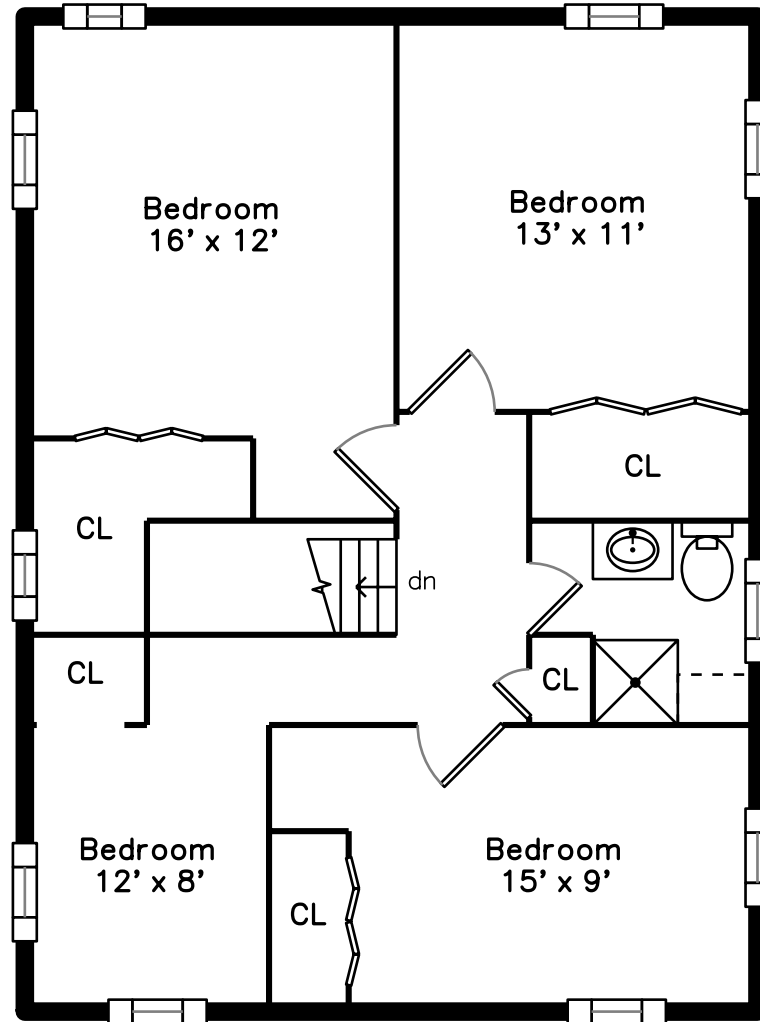

Upper

Main

205 Hamilton St
Saugus, MA 01906

PicturePlan by  vis-home

Measurements may not be 100% accurate.
Floor plans are provided for convenience only.
Room sizes are not used to calculate area.

Upper

Main

Living Room

Living Room

Living Room

Living Room

Living Room

Dining Room

Kitchen

Kitchen

Deck

Bedroom

Bedroom

Bedroom

Bedroom

Bedroom

Bedroom

Bedroom

Bathroom

Bathroom