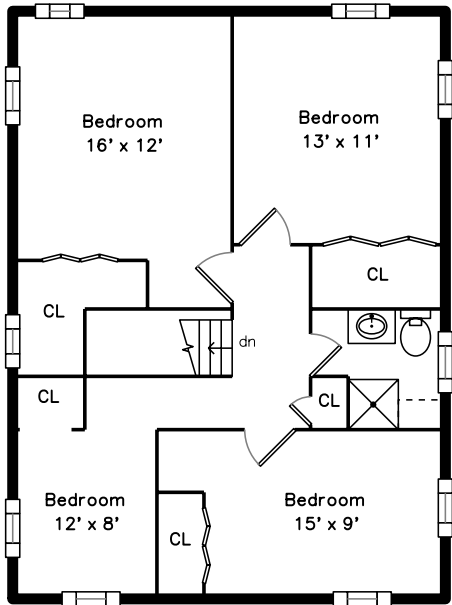

Upper

Main

205 Hamilton St
Saugus, MA 01906

PicturePlan by  vis-home

Measurements may not be 100% accurate.
Floor plans are provided for convenience only.
Room sizes are not used to calculate area.

Upper

Main

Living Room

Living Room

Living Room

Living Room

Living Room

Dining Room

Kitchen

Kitchen

Deck

Bedroom

Bedroom

Bedroom

Bedroom

Bedroom

Bedroom

Bedroom

Bathroom

Bathroom