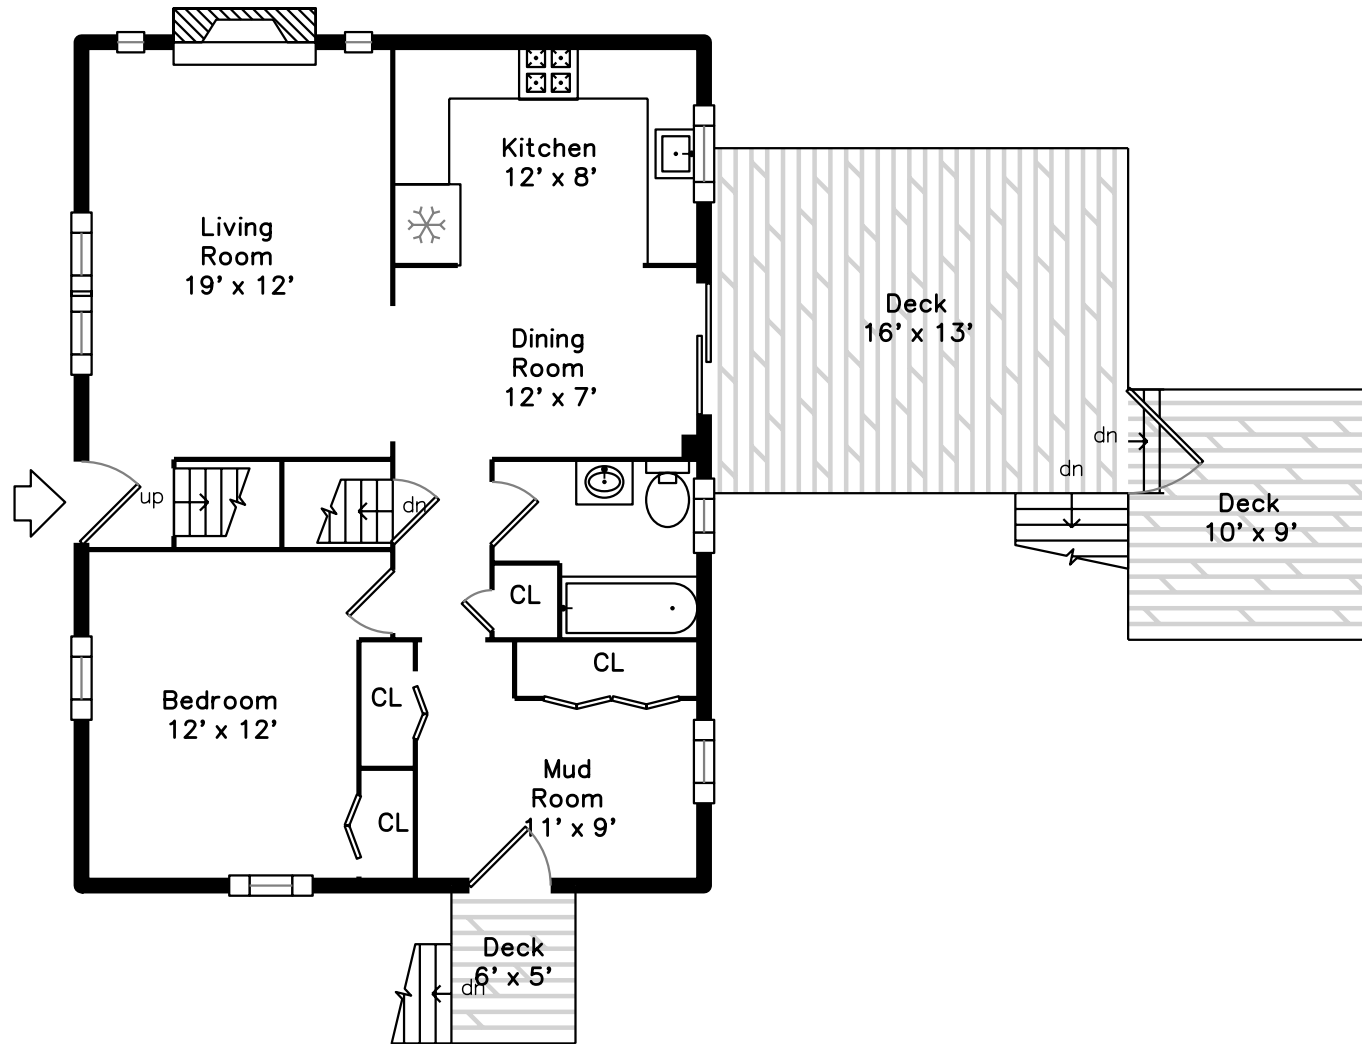

Upper

Main

205 Hamilton St
Saugus, MA 01906

PicturePlan by  vis-home

Measurements may not be 100% accurate.
Floor plans are provided for convenience only.
Room sizes are not used to calculate area.

Upper

Main

Living Room

Living Room

Living Room

Living Room

Living Room

Dining Room

Kitchen

Kitchen

Deck

Bedroom

Bedroom

Bedroom

Bedroom

Bedroom

Bedroom

Bedroom

Bathroom

Bathroom