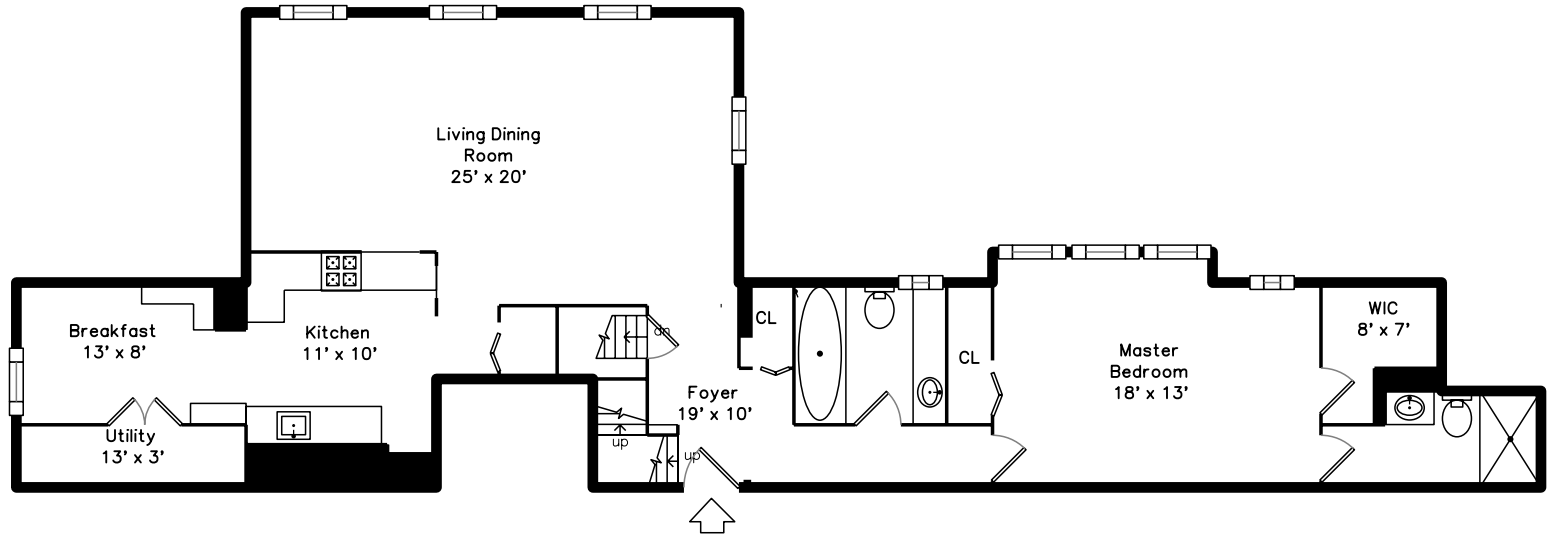

## Upper

## Main

72 Lincoln Street Unit 34  
Newton, MA 02461

PicturePlan by  vis-home

Measurements may not be 100% accurate.  
Floor plans are provided for convenience only.  
Room sizes are not used to calculate area.

# Main

Outside

Outside

Entry

Foyer

Living Dining Room

Living Dining Room

Kitchen

Kitchen

Kitchen

Breakfast

Main Bedroom

Main Bathroom

Bathroom

Bathroom

Bedroom