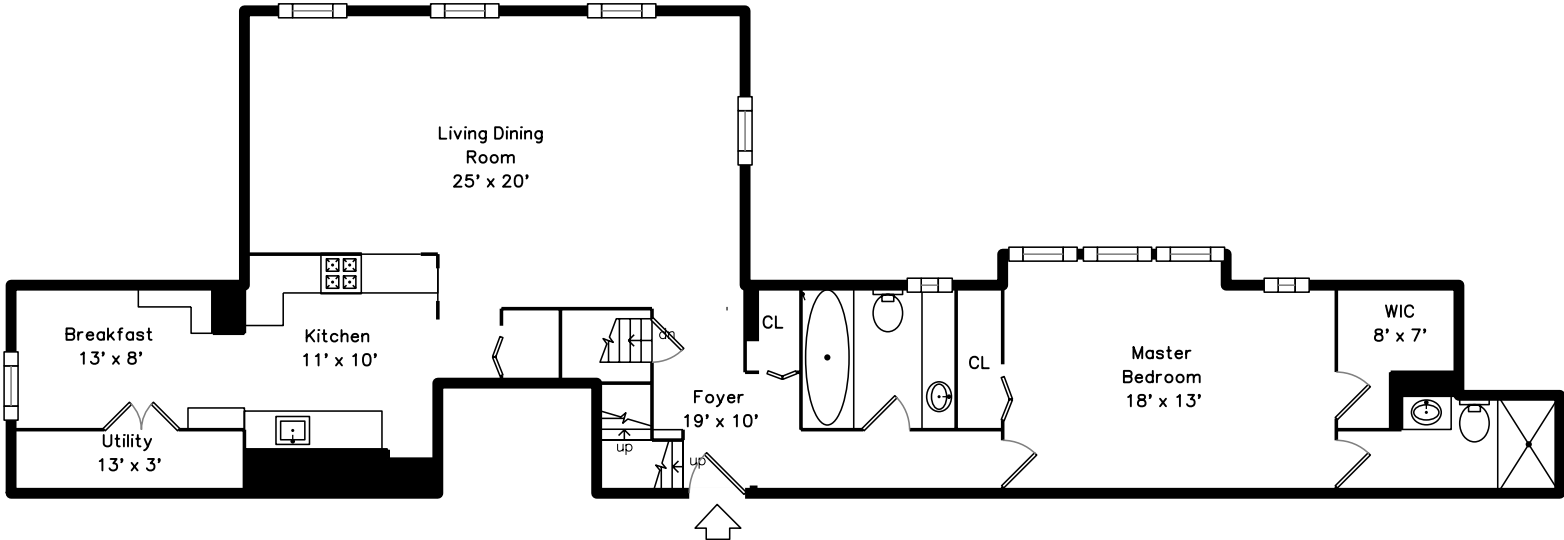

## Main

72 Lincoln Street Unit 34  
Newton, MA 02461

PicturePlan by  vis-home

Measurements may not be 100% accurate.  
Floor plans are provided for convenience only.  
Room sizes are not used to calculate area.

# Upper

# Main

Outside

Outside

Entry

Foyer

Living Dining Room

Living Dining Room

Kitchen

Kitchen

Kitchen

Breakfast

Main Bedroom

Main Bathroom

Bathroom

Bathroom

Bedroom