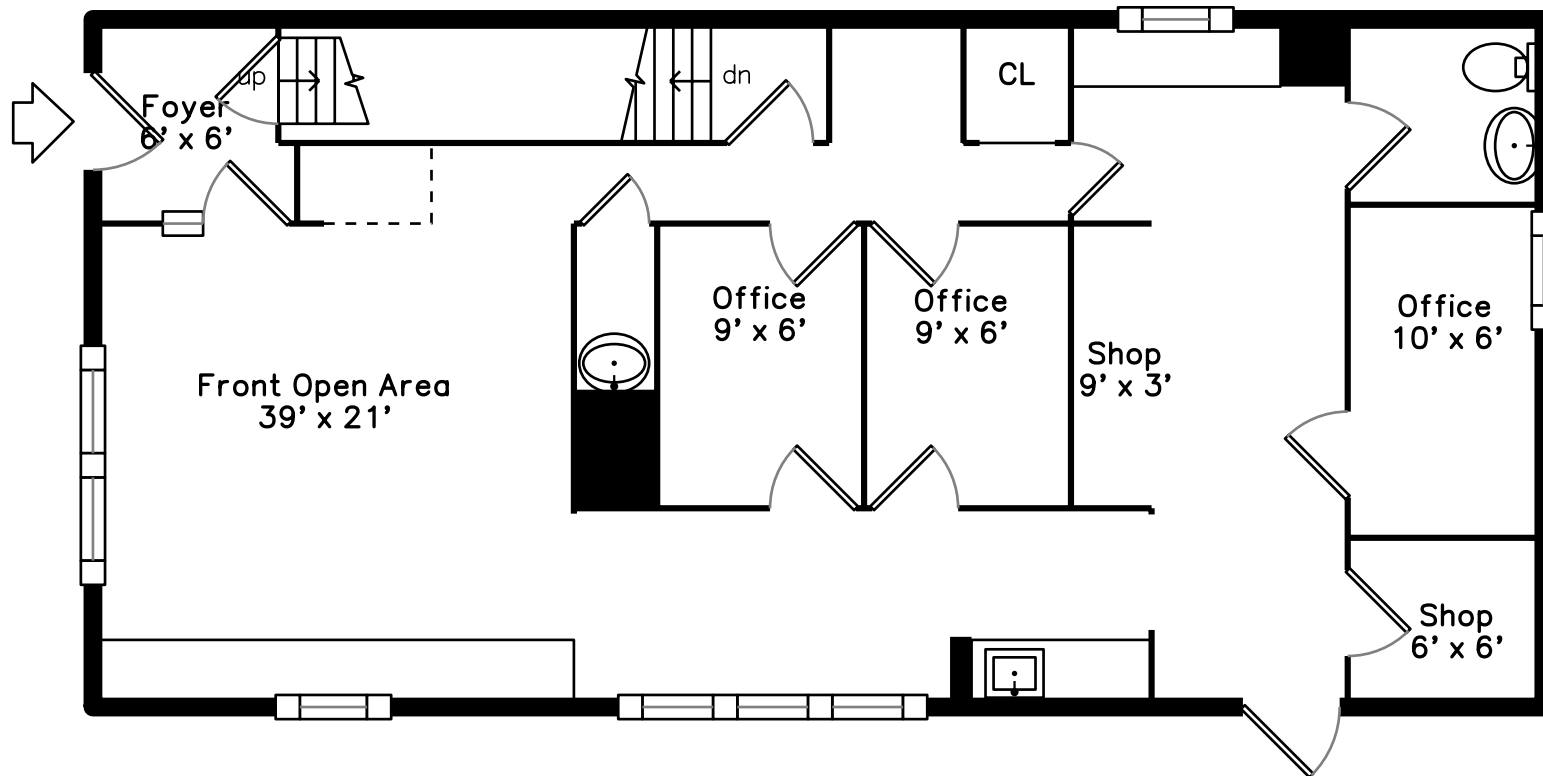

229 Upper 460

229 Basement 460

223 Top

223 Upper 460

223 Basement 460

223 Main 460

229 Main 459

223 Boylston St
Brookline, MA 02445

PicturePlan by Vishome

Measurements may not be 100% accurate.
Floor plans are provided for convenience only.
Room sizes are not used to calculate area.

223 Main 460

223 Upper 460

223 Top

223 Basement 460

229 Main 459