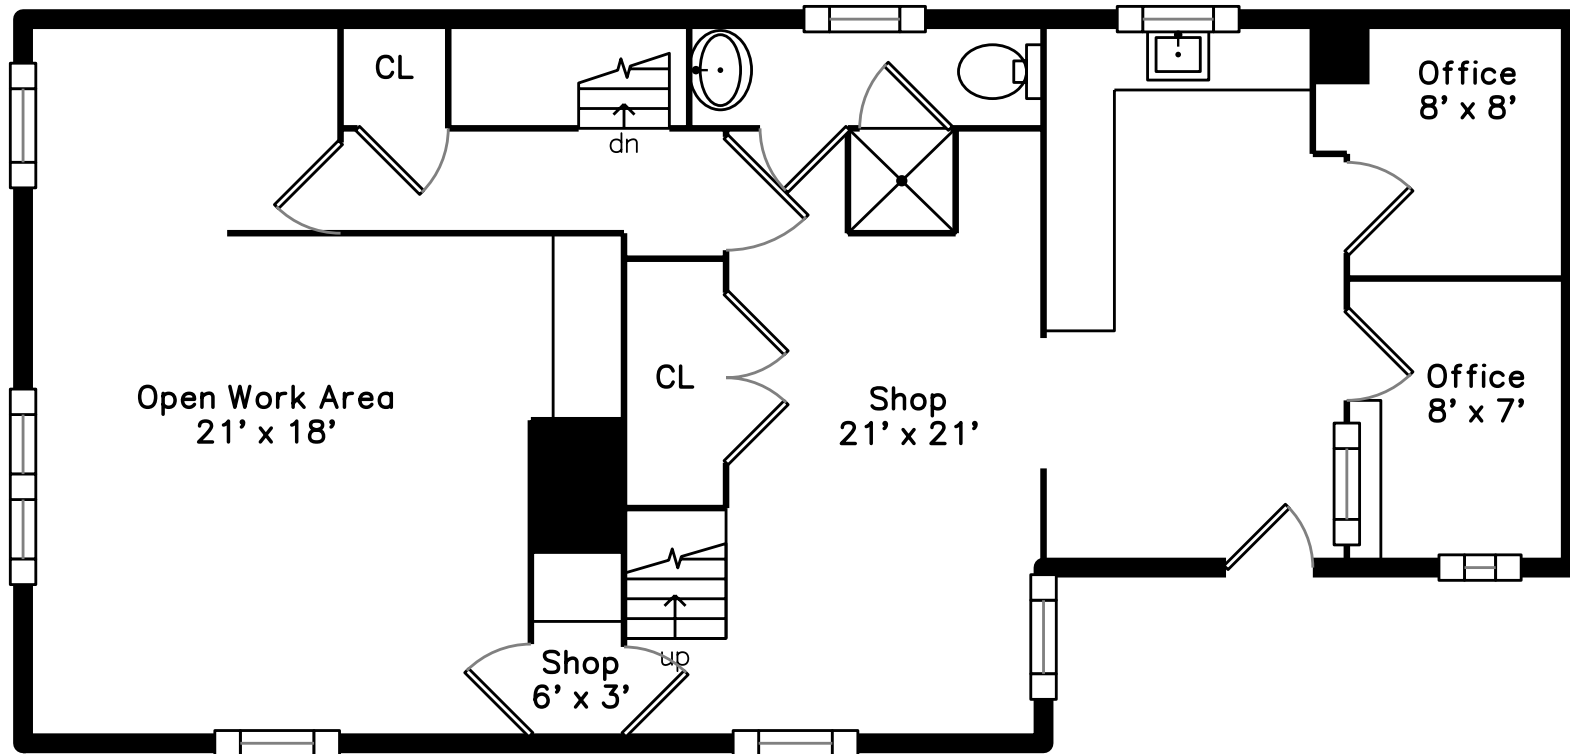

229 Upper 460

229 Basement 460

223 Top

223 Upper 460

223 Basement 460

223 Main 460

229 Main 459

223 Boylston St
Brookline, MA 02445

PicturePlan by Vishome

Measurements may not be 100% accurate.
Floor plans are provided for convenience only.
Room sizes are not used to calculate area.

223 Main 460

223 Upper 460

223 Top

223 Basement 460

229 Main 459