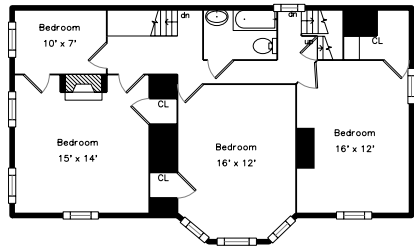

229 Upper 460

229 Basement 460

223 Top

223 Upper 460

223 Basement 460

223 Main 460

229 Main 459

223 Boylston St
Brookline, MA 02445

PicturePlan by Vishome

Measurements may not be 100% accurate.
Floor plans are provided for convenience only.
Room sizes are not used to calculate area.

223 Main 460

223 Upper 460

223 Top

223 Basement 460

229 Main 459