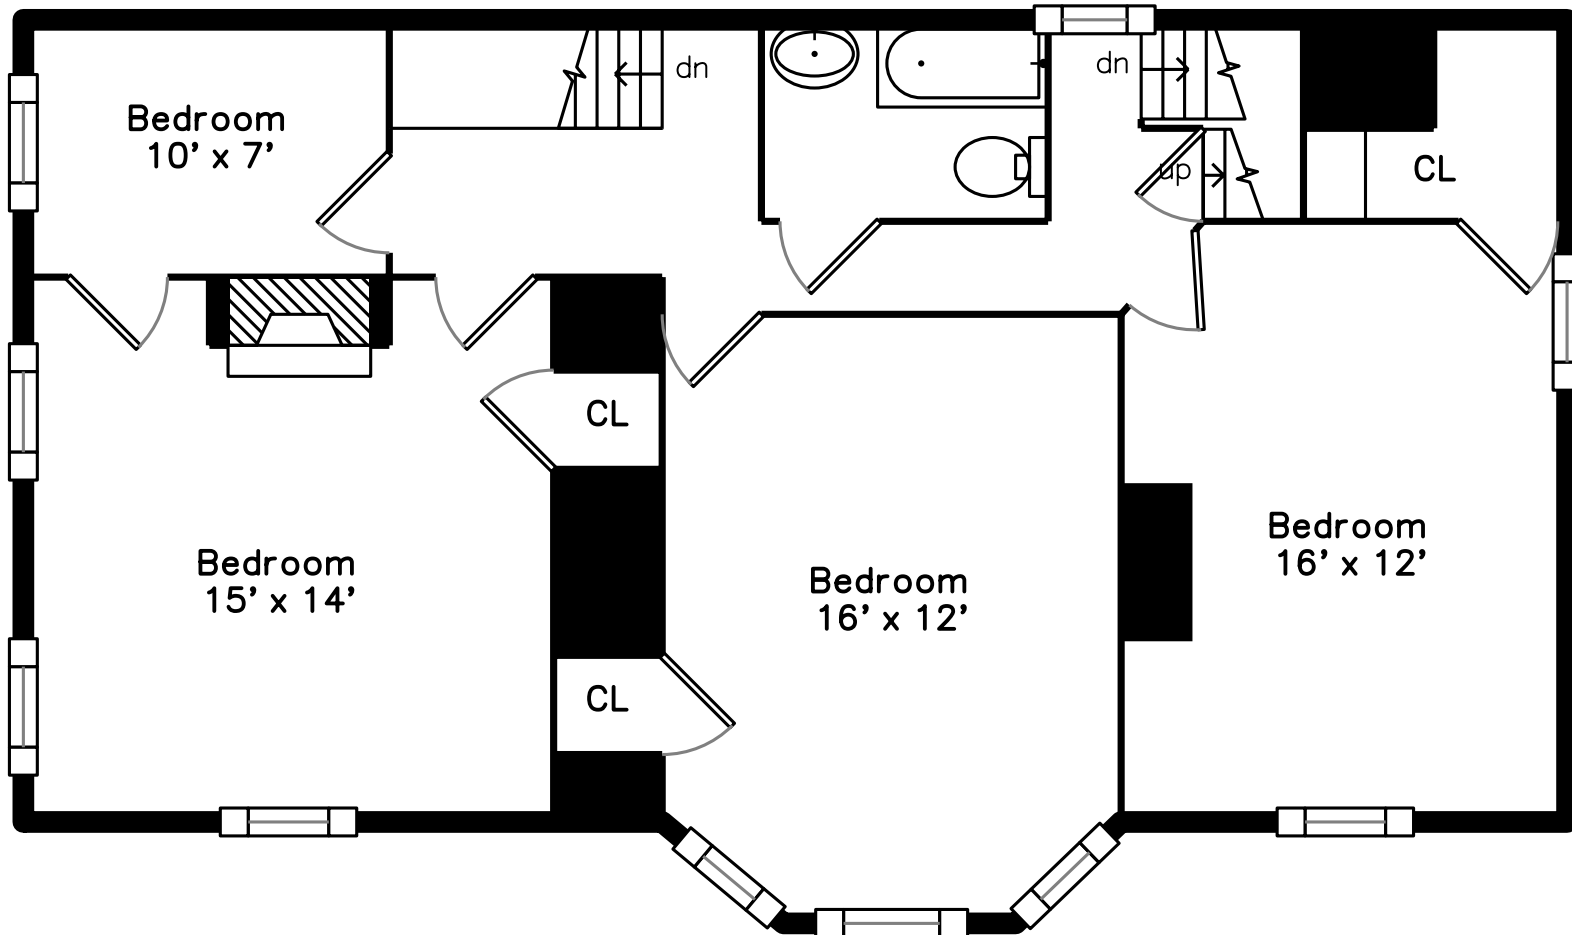

229 Upper 460