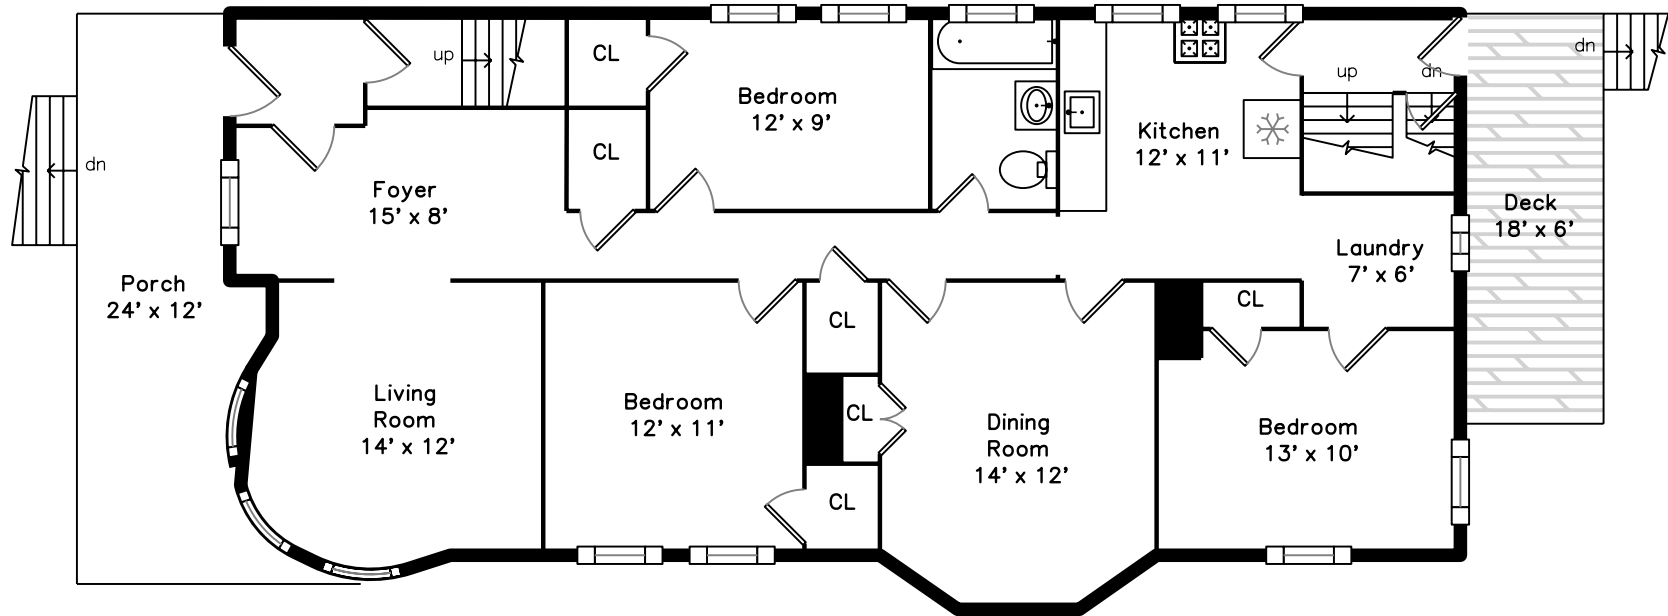

Top

Main

Upper

Basement

432 Washington St
Boston, MA 02124

PicturePlan by visahome
Measurements may not be 100% accurate.
Floor plans are provided for convenience only.
Room sizes are not used to calculate area.

Top

Upper

Main

Basement

Outside

Outside

Living Room

Living Room

Kitchen

Bathroom

Living Room

Dining Room

Kitchen

Bedroom

Bedroom

Sitting

Bathroom

Deck

Deck

Balcony