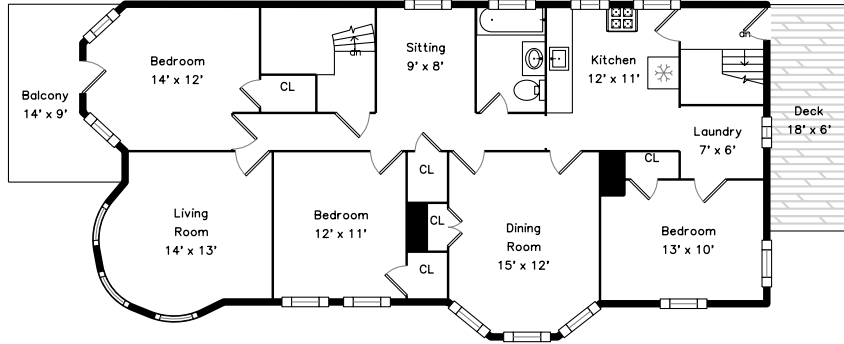

Top

Main

432 Washington St
Boston, MA 02124