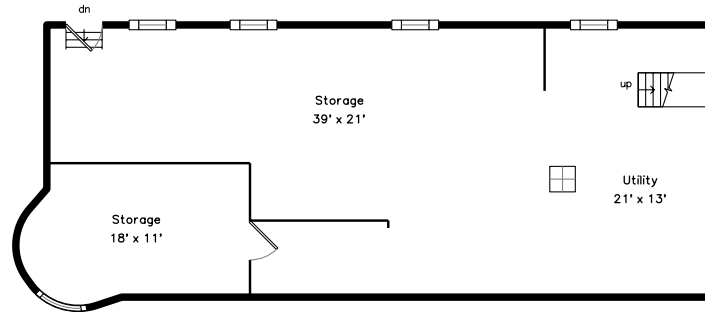

Basement

432 Washington St
Boston, MA 02124