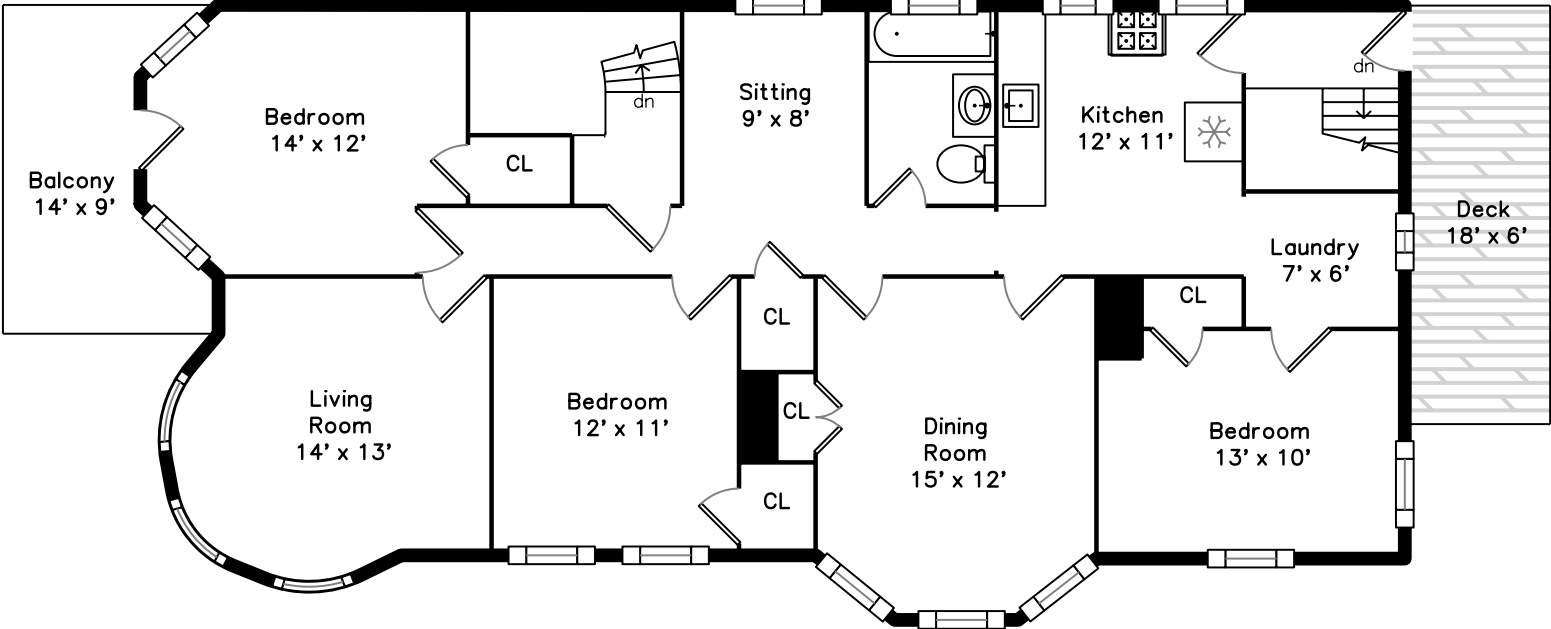

Top

Main

Upper

Basement

432 Washington St
Boston, MA 02124

PicturePlan by visahome
Measurements may not be 100% accurate.
Floor plans are provided for convenience only.
Room sizes are not used to calculate area.

Top

Upper

Main

Basement

Outside

Outside

Living Room

Living Room

Kitchen

Bathroom

Living Room

Dining Room

Kitchen

Bedroom

Bedroom

Sitting

Bathroom

Deck

Deck

Balcony