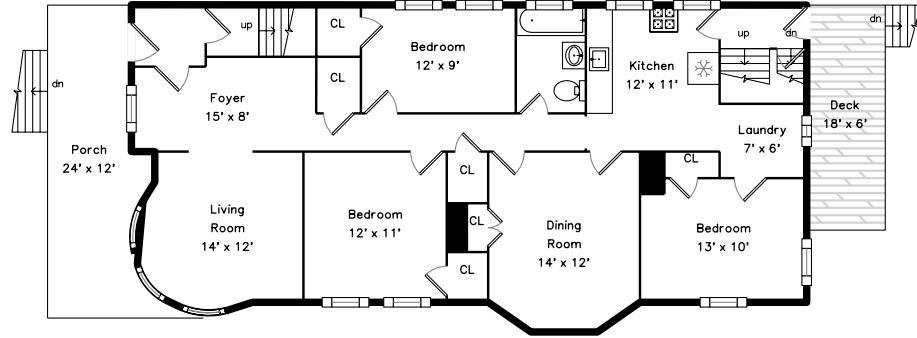

Main

432 Washington St
Boston, MA 02124