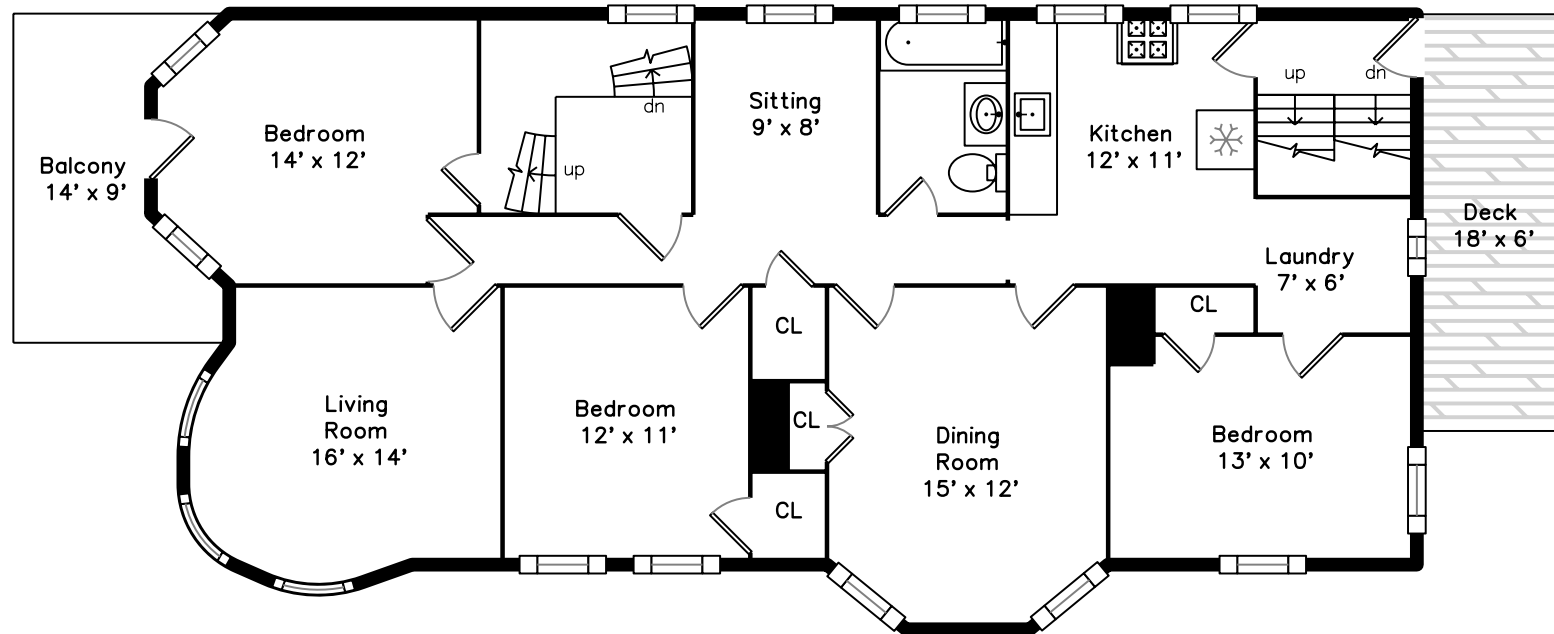

Top

Main

Upper

Basement

432 Washington St
Boston, MA 02124

PicturePlan by visahome
Measurements may not be 100% accurate.
Floor plans are provided for convenience only.
Room sizes are not used to calculate area.

Top

Upper

Main

Basement

Outside

Outside

Living Room

Living Room

Kitchen

Bathroom

Living Room

Dining Room

Kitchen

Bedroom

Bedroom

Sitting

Bathroom

Deck

Deck

Balcony