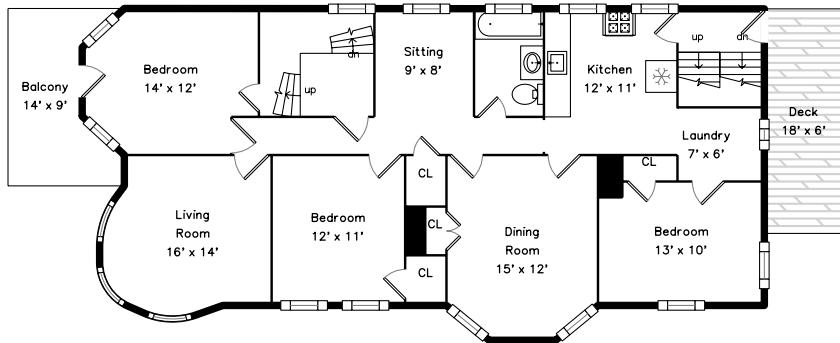

Main

Upper

432 Washington St
Boston, MA 02124