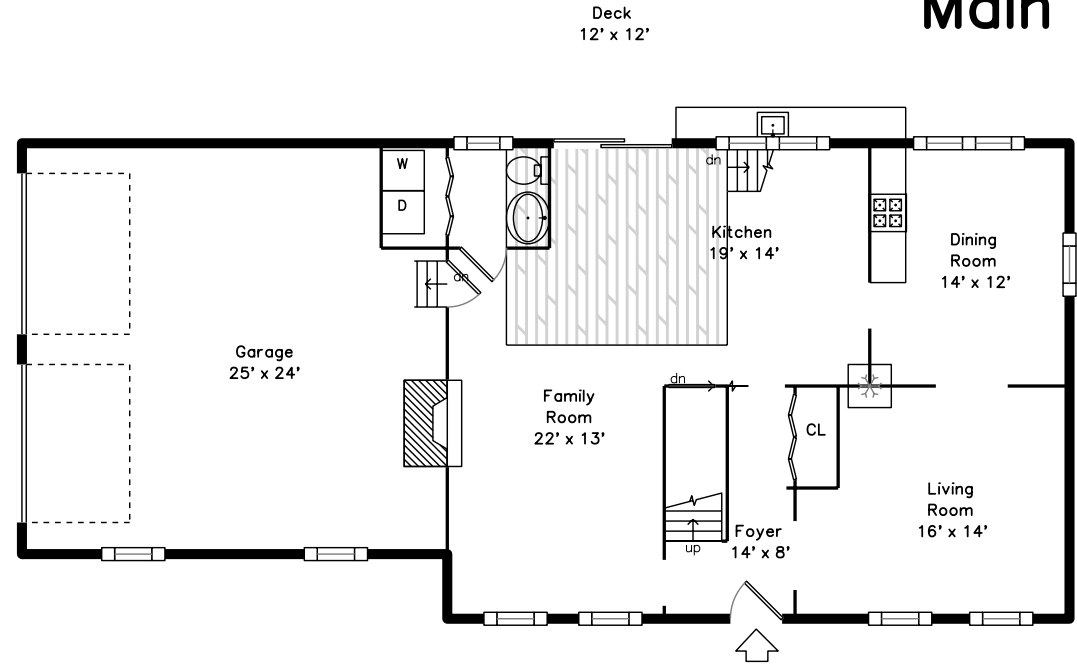

Upper

Walk-out Basement

Main

1 Resthaven Rd
Mendon, MA 01756

PicturePlan by  vis-home

Measurements may not be 100% accurate.
Floor plans are provided for convenience only.
Room sizes are not used to calculate area.

Upper

Deck
12' x 12'

Main

Walk-out Basement

Outside

Outside

Outside

Outside

Outside

Living Room

Living Room

Living Room

Living Room

Living Room

Living Room

Dining Room

Dining Room

Kitchen

Kitchen

Kitchen

Kitchen

Kitchen

Kitchen

Kitchen