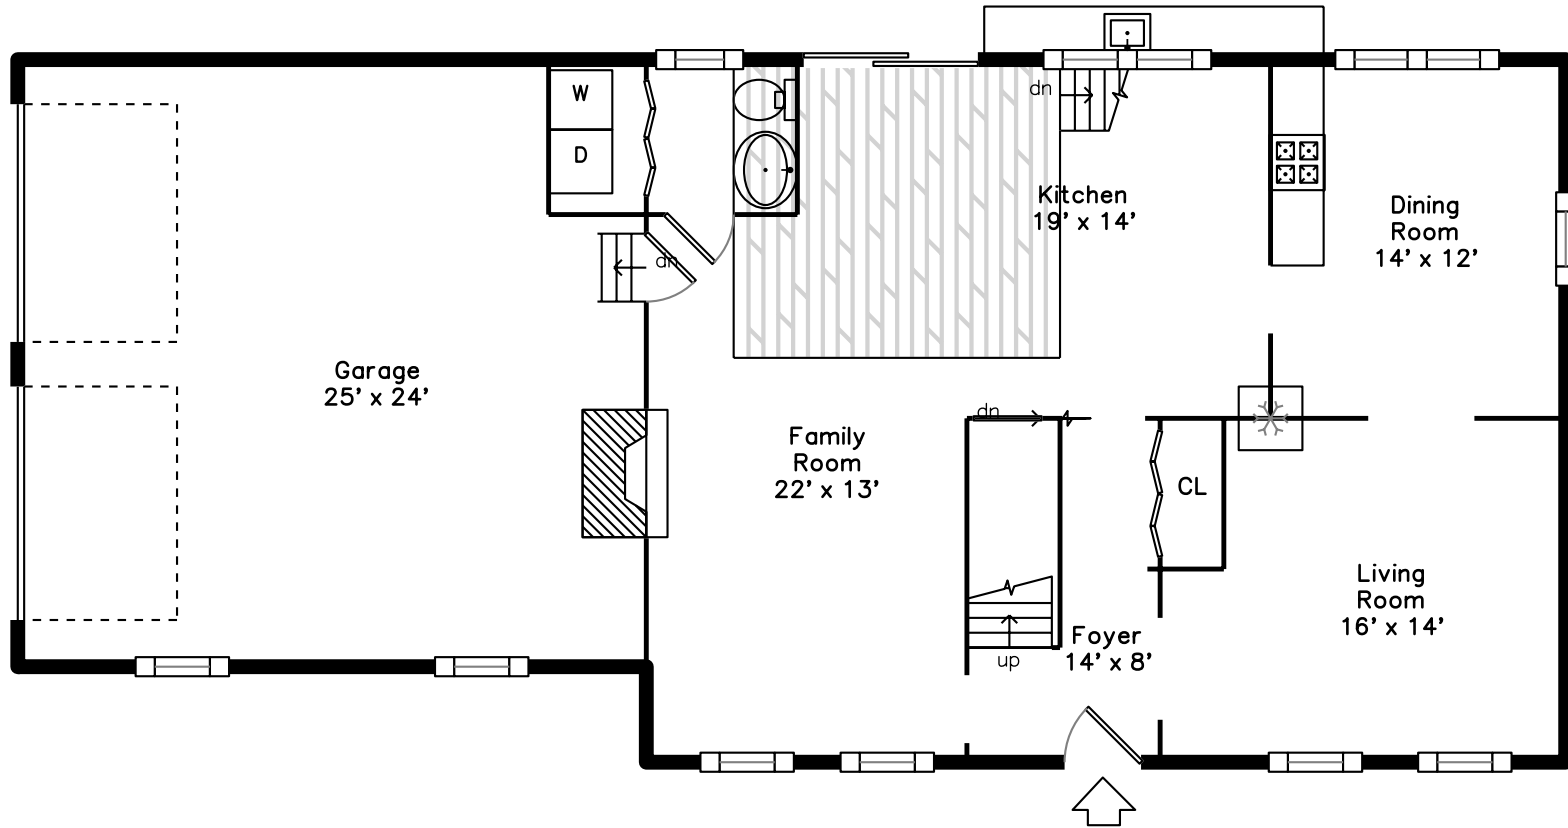

Upper

Walk-out Basement

Main

1 Resthaven Rd
Mendon, MA 01756

PicturePlan by  vis-home

Measurements may not be 100% accurate.
Floor plans are provided for convenience only.
Room sizes are not used to calculate area.

Upper

Deck
12' x 12'

Main

Walk-out Basement

Outside

Outside

Outside

Outside

Outside

Living Room

Living Room

Living Room

Living Room

Living Room

Living Room

Dining Room

Dining Room

Kitchen

Kitchen

Kitchen

Kitchen

Kitchen

Kitchen

Kitchen