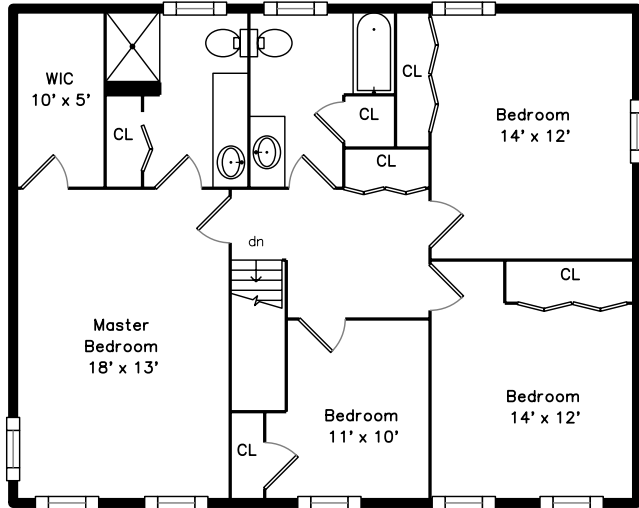

Upper

Walk-out Basement

Main

1 Resthaven Rd
Mendon, MA 01756

PicturePlan by  vis-home

Measurements may not be 100% accurate.
Floor plans are provided for convenience only.
Room sizes are not used to calculate area.

Upper

Deck
12' x 12'

Main

Walk-out Basement

Outside

Outside

Outside

Outside

Outside

Living Room

Living Room

Living Room

Living Room

Living Room

Living Room

Dining Room

Bathroom

Garage

Deck

Deck

Main Bedroom

Main Bedroom

Main Bathroom

Main Bathroom