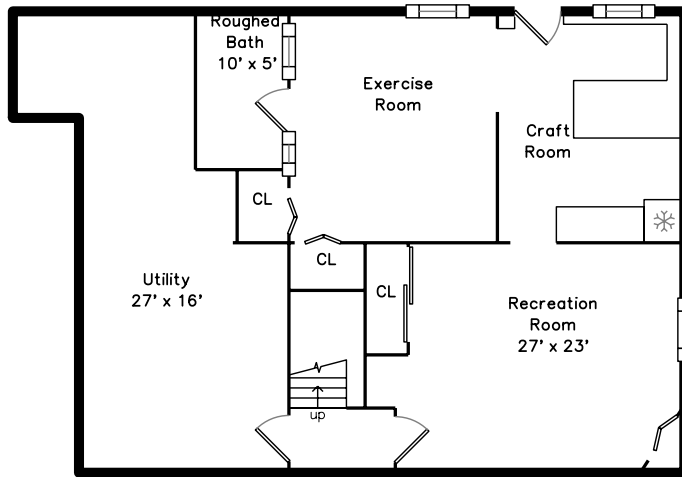

Upper

Walk-out Basement

Main

1 Resthaven Rd
Mendon, MA 01756

PicturePlan by  vis-home

Measurements may not be 100% accurate.
Floor plans are provided for convenience only.
Room sizes are not used to calculate area.

Upper

Deck
12' x 12'

Main

Walk-out Basement

Outside

Outside

Outside

Outside

Outside

Living Room

Living Room

Living Room

Living Room

Living Room

Living Room

Dining Room