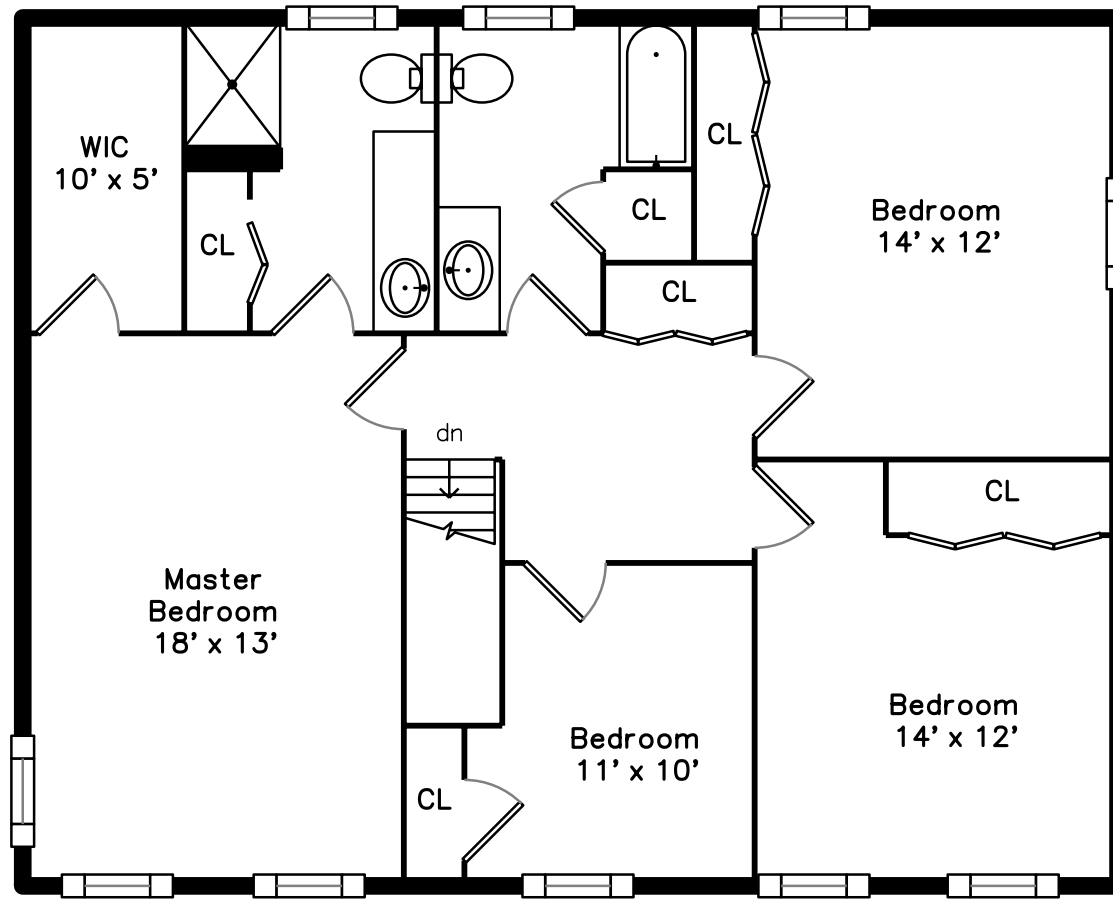

Upper

Walk-out Basement

Main

1 Resthaven Rd
Mendon, MA 01756

PicturePlan by  vis-home

Measurements may not be 100% accurate.
Floor plans are provided for convenience only.
Room sizes are not used to calculate area.

Upper

Deck
12' x 12'

Main

Walk-out Basement

Outside

Outside

Outside

Outside

Outside

Living Room

Living Room

Living Room

Living Room

Living Room

Living Room

Dining Room

Bathroom

Garage

Deck

Deck

Main Bedroom

Main Bedroom

Main Bathroom

Main Bathroom