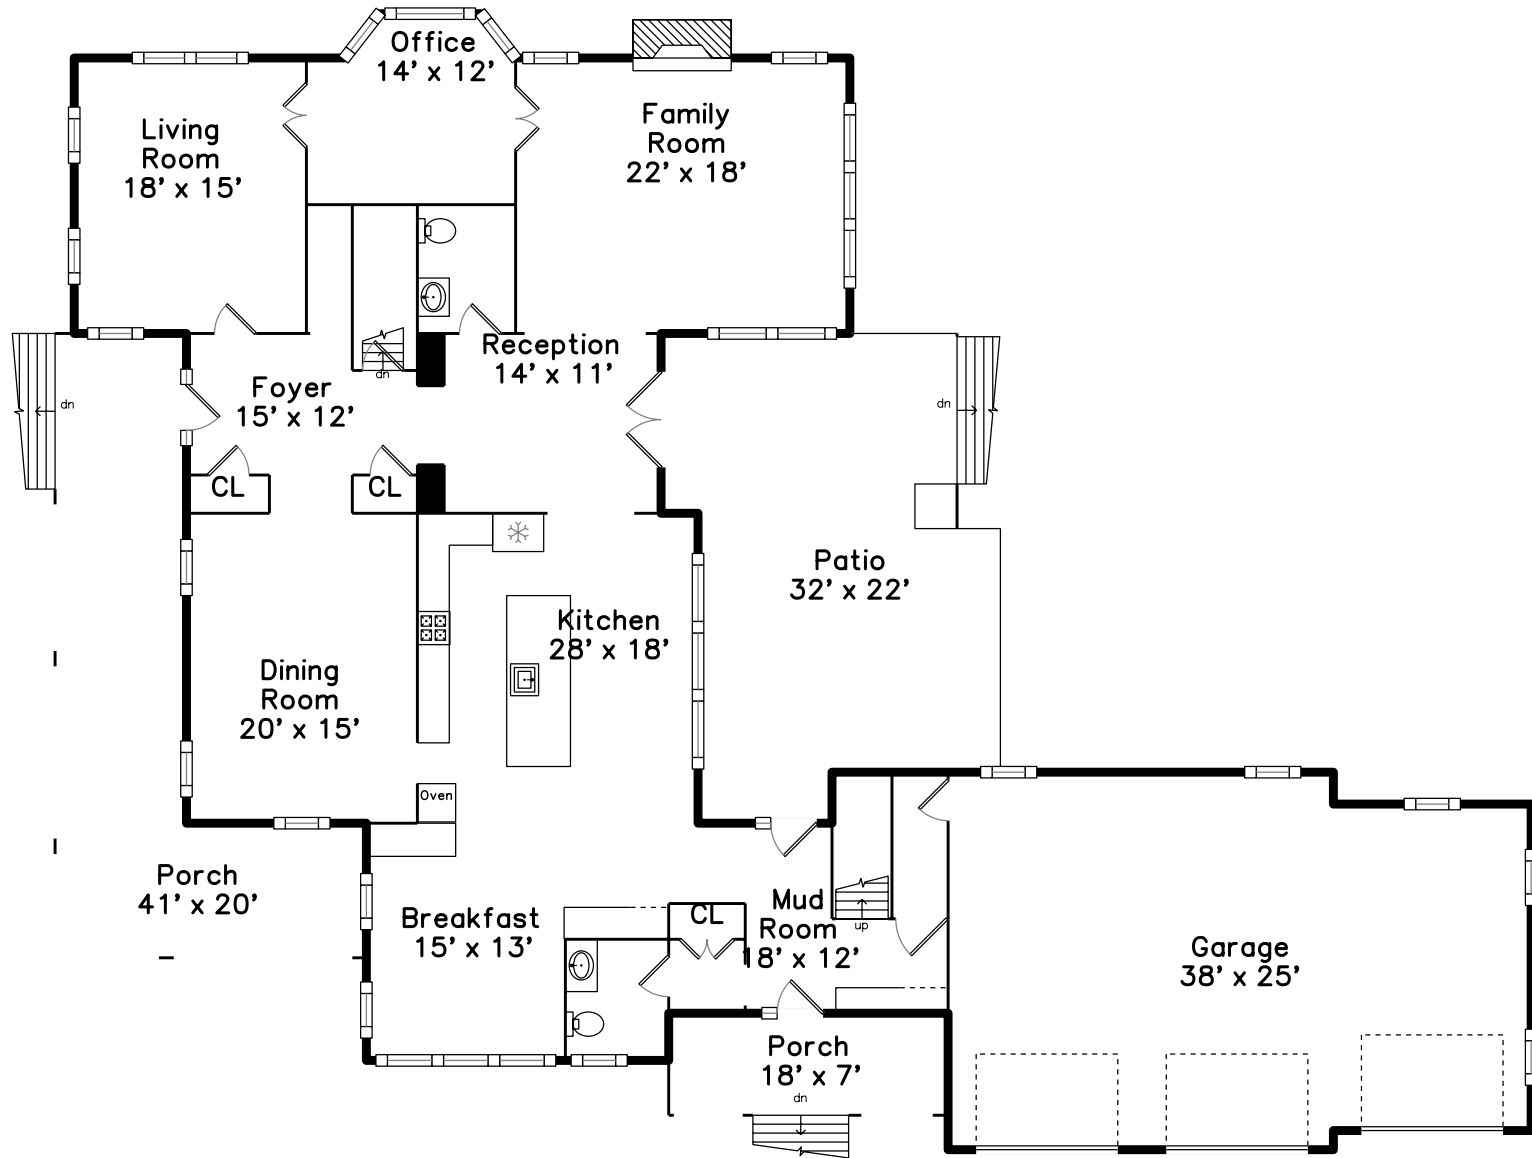

### Main

90 Pleasant St  
South Natick, MA 01760

PicturePlan by  vis-home

Measurements may not be 100% accurate.  
Floor plans are provided for convenience only.  
Room sizes are not used to calculate area.

Upper

Main

Outside

Outside

Foyer

Foyer

Living Room

Living Room

Dining Room

Kitchen

Kitchen

Kitchen

Kitchen

Kitchen

Breakfast

Family Room

Mud Room

Recreation Room

Recreation Room

Great Room

Great Room

Great Room

Main Bedroom

Main Bedroom