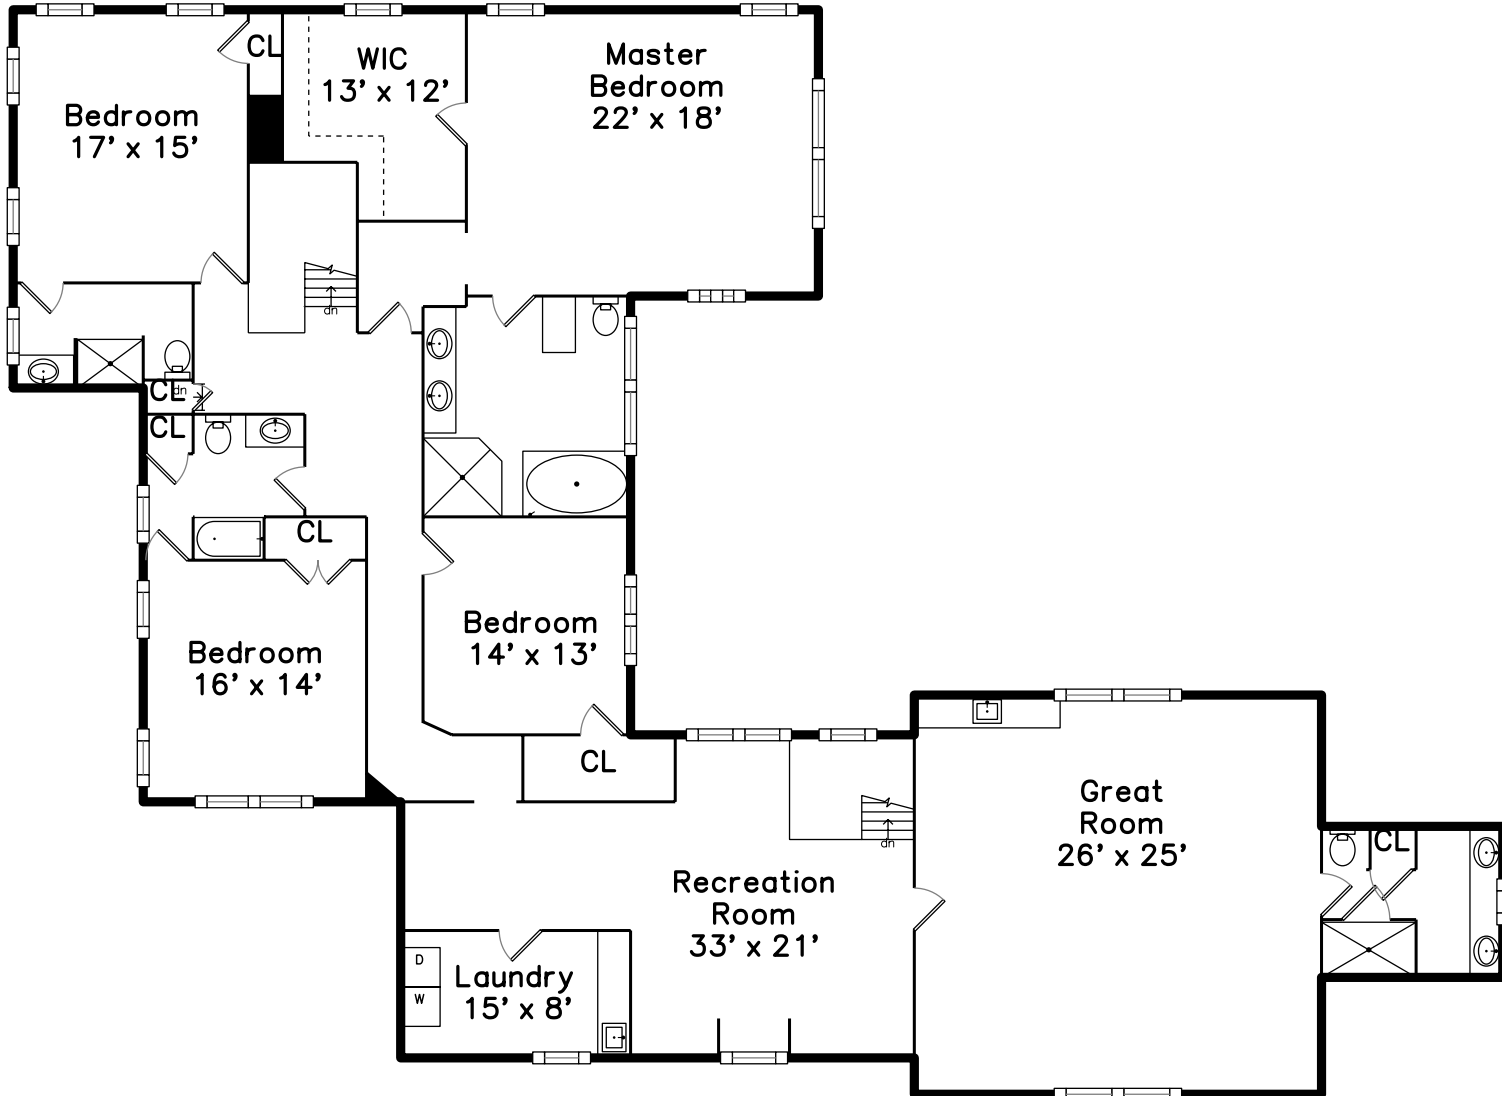

### Main

90 Pleasant St  
South Natick, MA 01760

PicturePlan by  vis-home

Measurements may not be 100% accurate.  
Floor plans are provided for convenience only.  
Room sizes are not used to calculate area.

Upper

Main

Outside

Outside

Foyer

Foyer

Living Room

Living Room

Dining Room

Kitchen

Kitchen

Kitchen

Kitchen

Kitchen

Breakfast

Family Room

Mud Room

Recreation Room

Recreation Room

Great Room

Great Room

Great Room

Main Bedroom

Main Bedroom