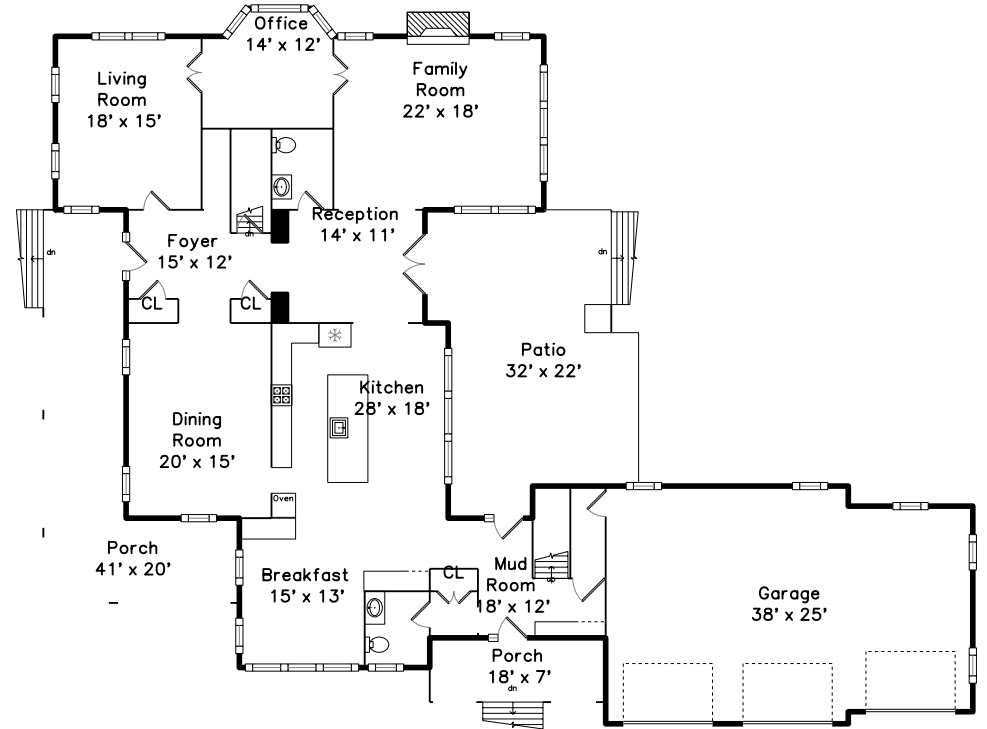

Main

90 Pleasant St
South Natick, MA 01760

PicturePlan by vis-home