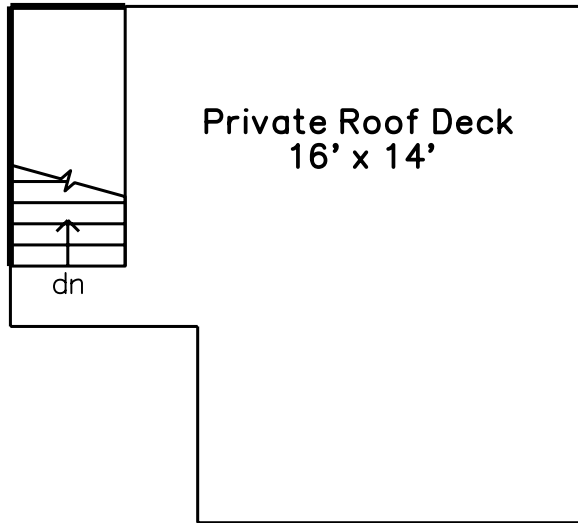

## Private Roof Deck

## Main

195 Beacon St #10  
Boston, MA 02116

PicturePlan by  vis-home

Measurements may not be 100% accurate.  
Floor plans are provided for convenience only.  
Room sizes are not used to calculate area.