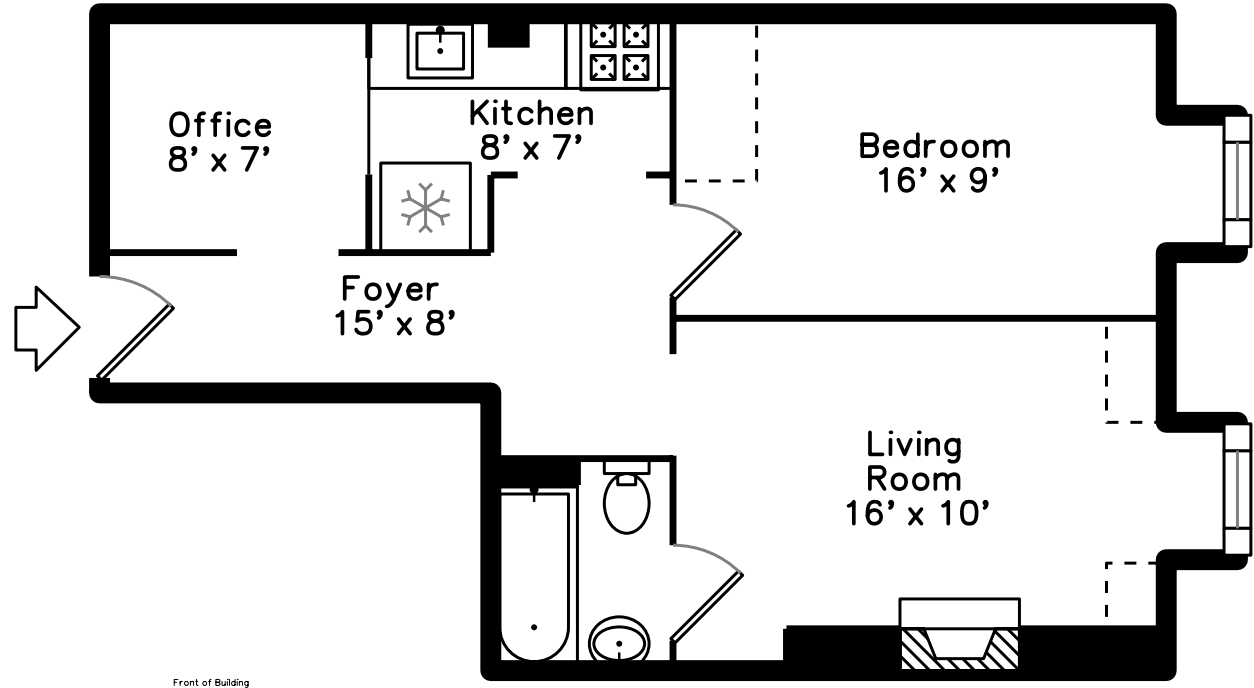

## Private Roof Deck

## Main

195 Beacon St #10  
Boston, MA 02116

PicturePlan by  vis-home

Measurements may not be 100% accurate.  
Floor plans are provided for convenience only.  
Room sizes are not used to calculate area.

# Main

Front of Building

Foyer

Living Room

Living Room

Kitchen

Kitchen

Bedroom

Office

Office

Bathroom

Washer

Building Entrance

Private Roof Deck