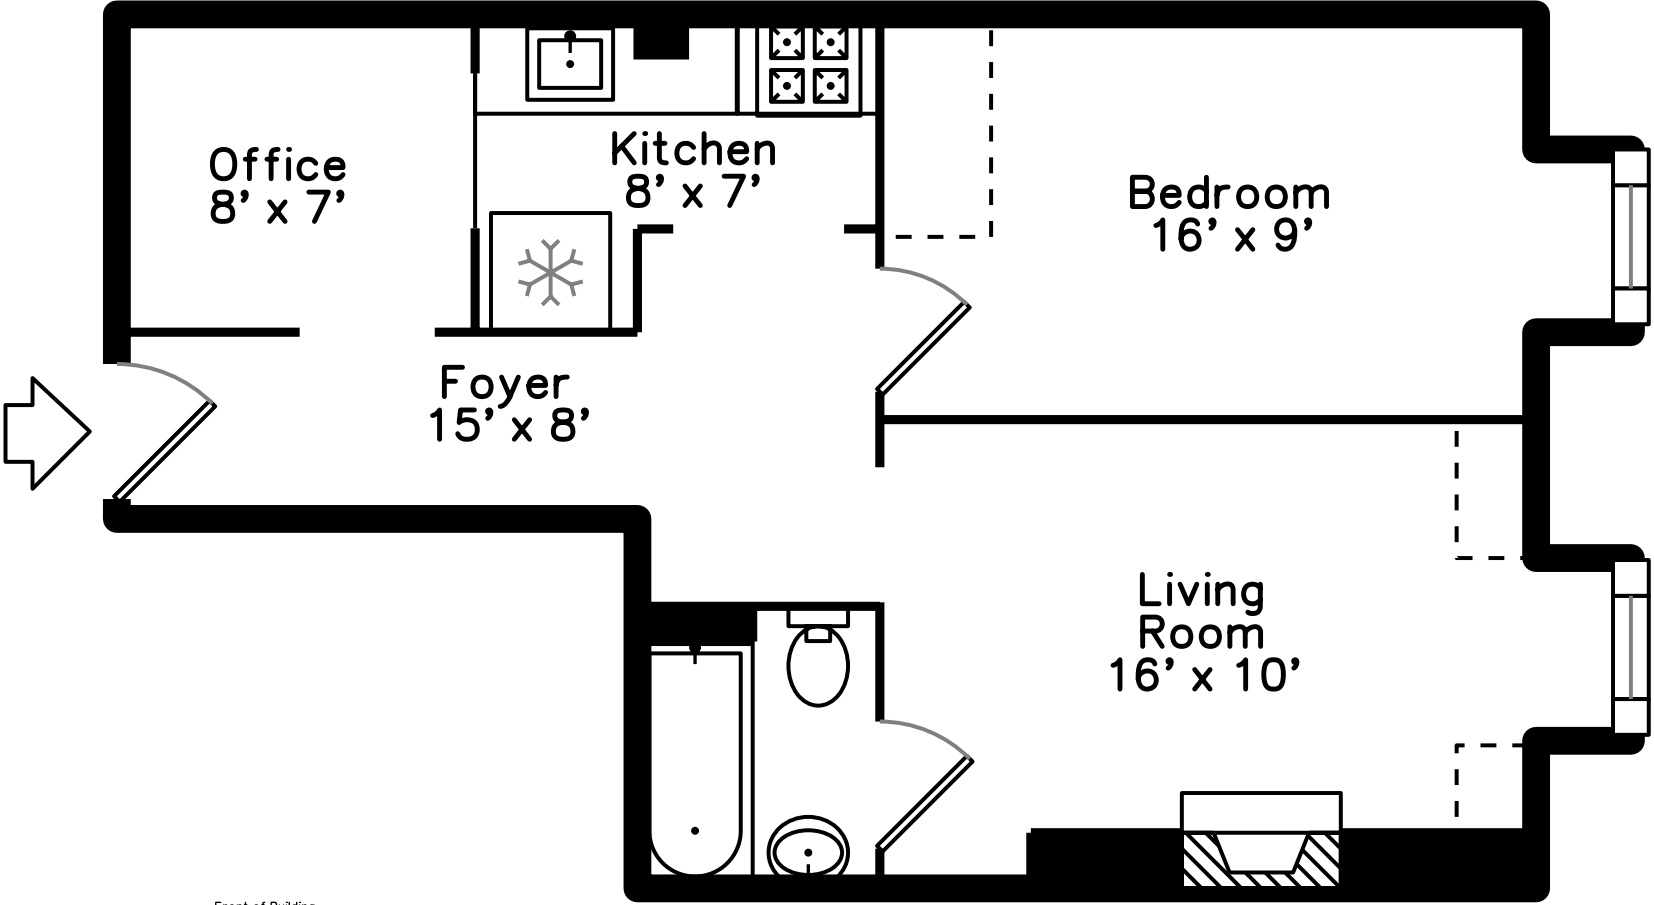

## Main

195 Beacon St #10  
Boston, MA 02116

PicturePlan by  vis-home

Measurements may not be 100% accurate.  
Floor plans are provided for convenience only.  
Room sizes are not used to calculate area.

# Main

Front of Building

Foyer

Living Room

Living Room

Kitchen

Kitchen

Bedroom

Office

Office

Bathroom

Washer

Building Entrance

Private Roof Deck