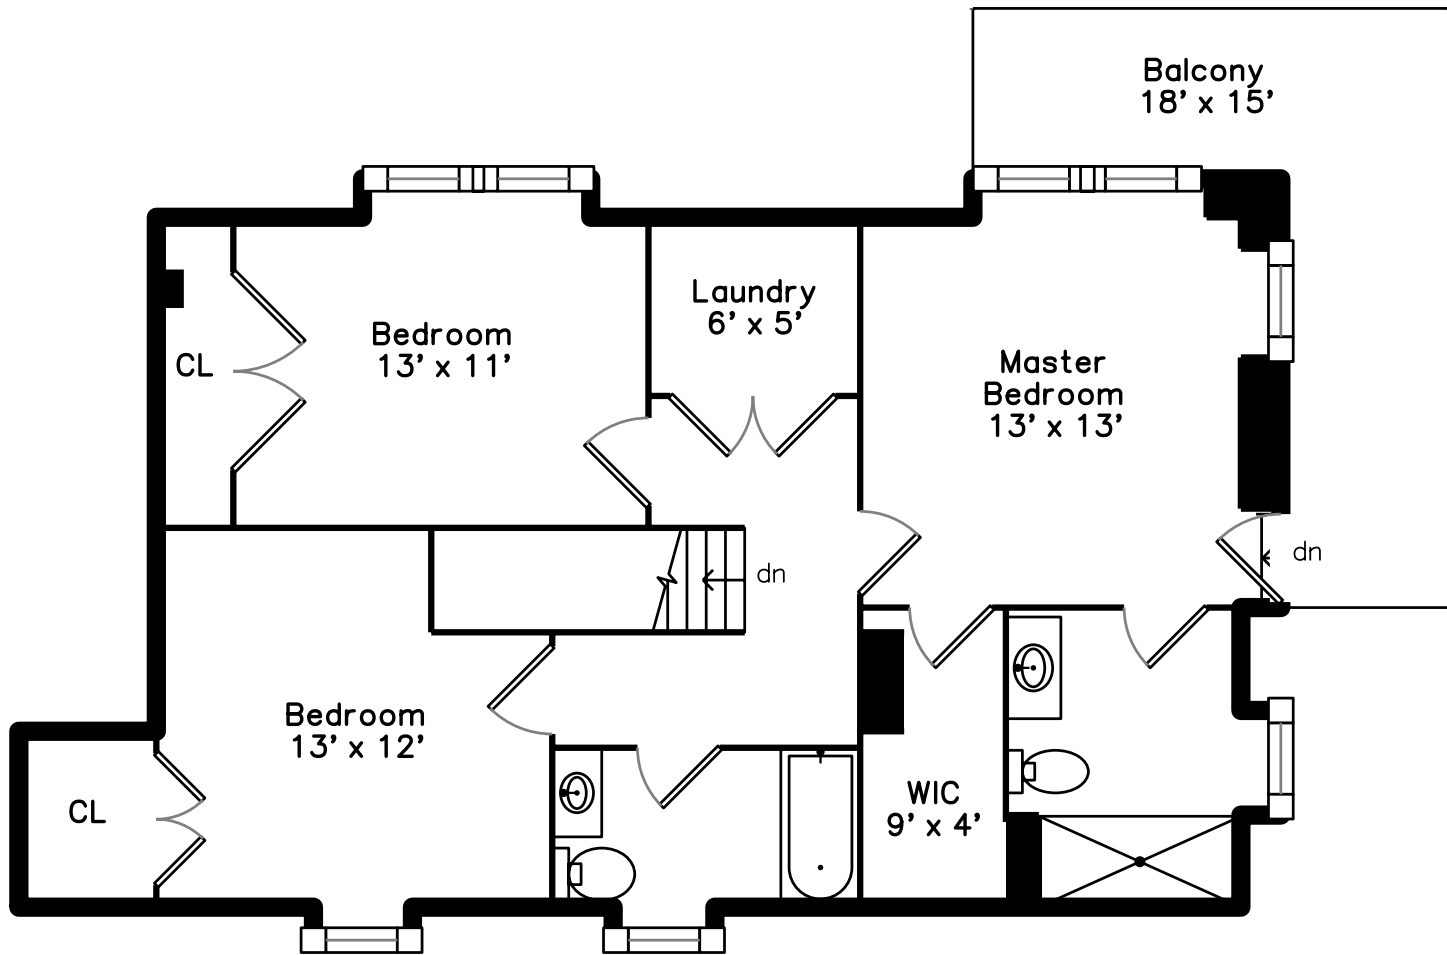

Upper

Main

352 Highland Ave 3
Somerville, MA 02144

PicturePlan by  vis-home

Measurements may not be 100% accurate.
Floor plans are provided for convenience only.
Room sizes are not used to calculate area.

Upper

Main

Outside

Outside

Living Room

Dining Room

Dining Room

Kitchen

Kitchen

Kitchen

Kitchen

Kitchen

Kitchen

Bedroom

Bedroom

Bathroom

Bathroom

Balcony

Main Bedroom

Main Bedroom

Main Bathroom

Bedroom

Bedroom

Bedroom