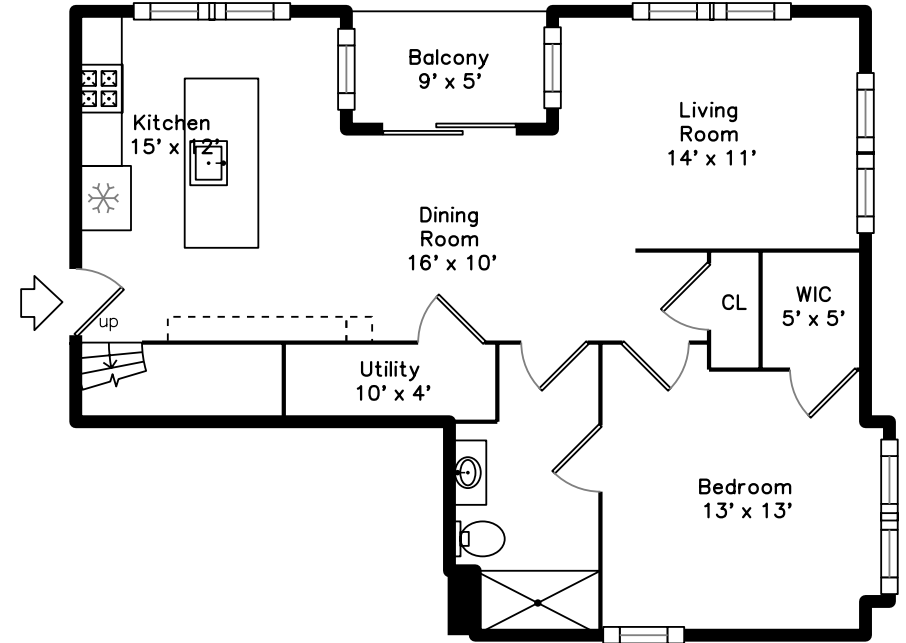

Upper

Main

352 Highland Ave 3
Somerville, MA 02144

PicturePlan by  vis-home

Measurements may not be 100% accurate.
Floor plans are provided for convenience only.
Room sizes are not used to calculate area.

Upper

Main

Outside

Outside

Living Room

Dining Room

Dining Room

Kitchen

Kitchen

Kitchen

Kitchen

Kitchen

Kitchen

Bedroom

Bedroom

Bathroom

Bathroom

Balcony

Main Bedroom

Main Bedroom

Main Bathroom

Bedroom

Bedroom

Bedroom