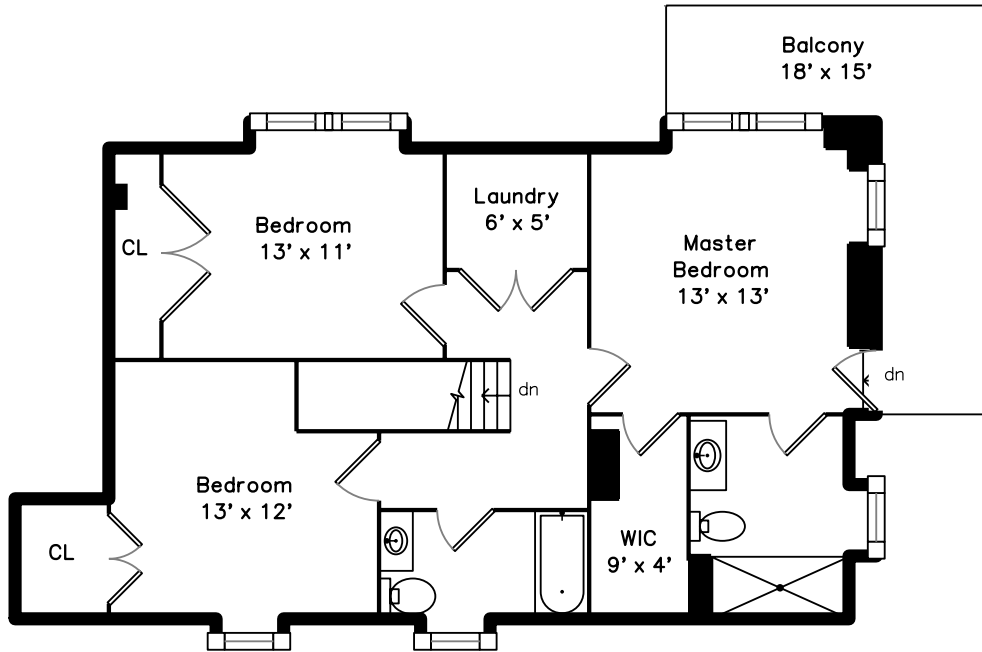

Upper

Main

352 Highland Ave 3
Somerville, MA 02144

PicturePlan by  vis-home

Measurements may not be 100% accurate.
Floor plans are provided for convenience only.
Room sizes are not used to calculate area.

Upper

Main

Outside

Outside

Living Room

Dining Room

Dining Room

Kitchen

Kitchen

Kitchen

Kitchen

Kitchen

Kitchen

Bedroom

Bedroom

Bathroom

Bathroom

Balcony

Main Bedroom

Main Bedroom

Main Bathroom

Bedroom

Bedroom

Bedroom