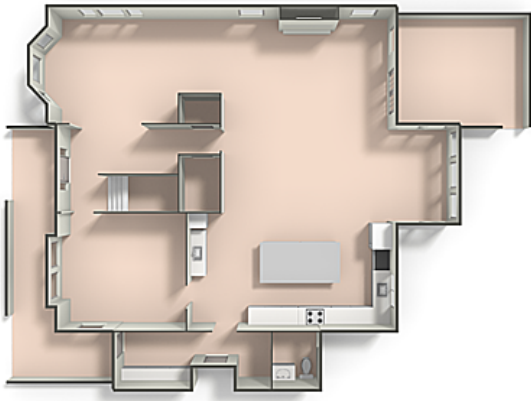

Upper

Main

81 Lagrange St Brookline, MA 02467

Measurements may not be 100% accurate.
Floor plans are provided for convenience only.
Room sizes are not used to calculate area.

Upper

Main

3D View – TopDown

3D View – TopDown