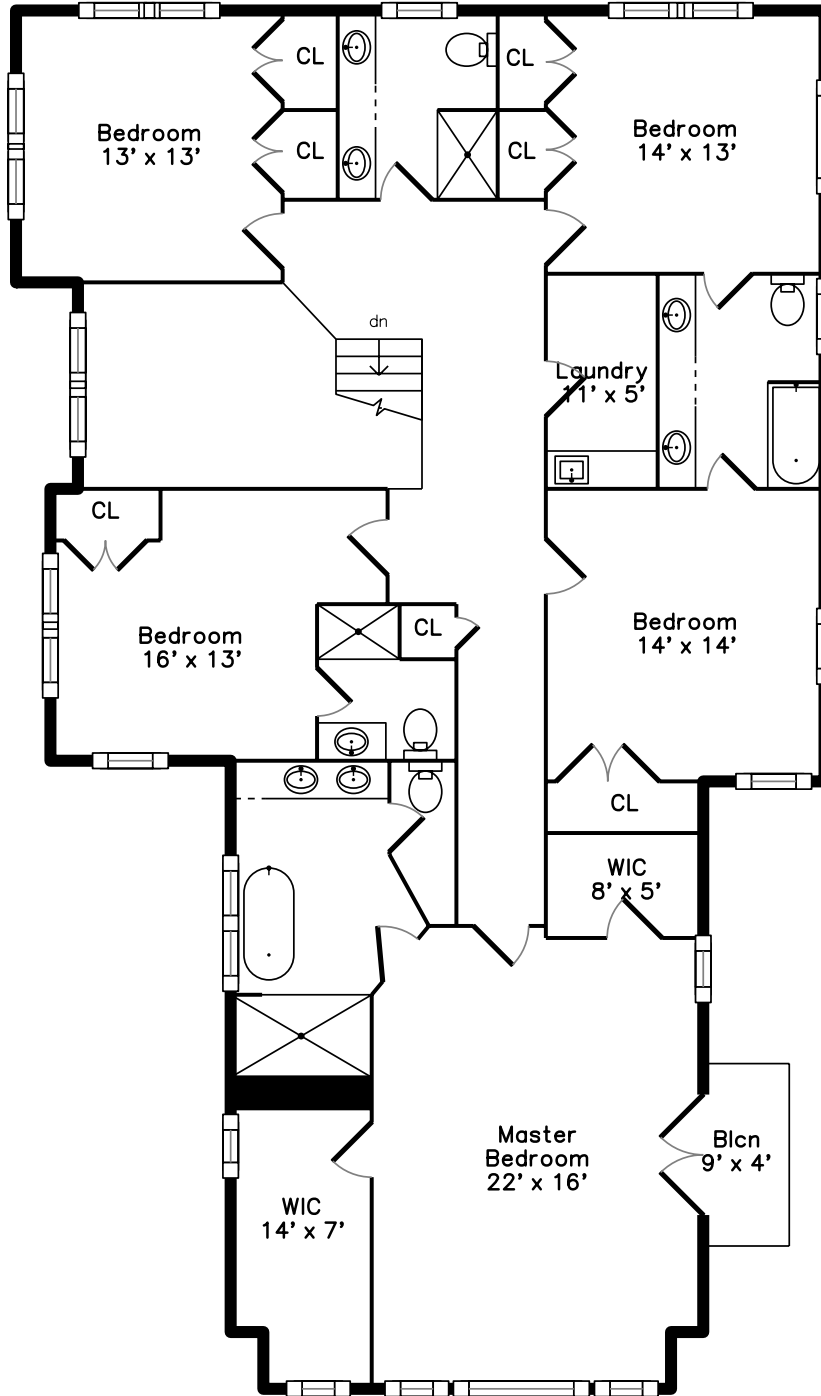

Upper

Main

81 Lagrange St Brookline, MA 02467

Measurements may not be 100% accurate.
Floor plans are provided for convenience only.
Room sizes are not used to calculate area.

Upper

Main

3D View – TopDown

3D View – TopDown