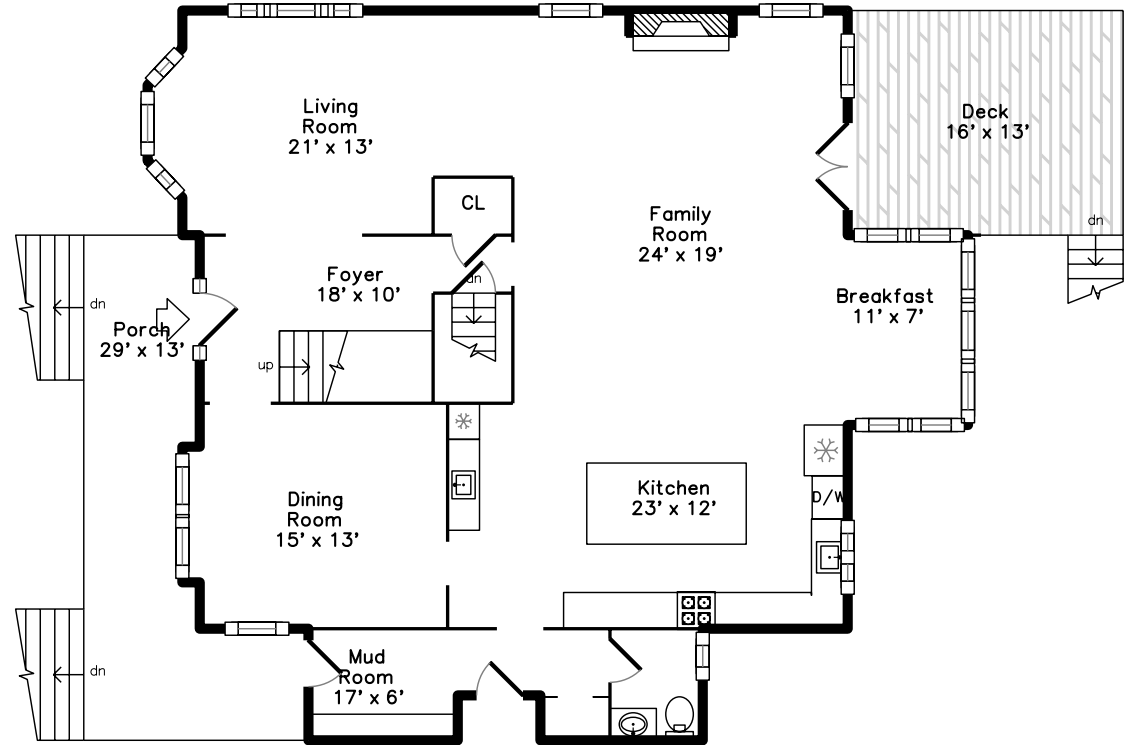

Upper

Main

81 Lagrange St Brookline, MA 02467

Measurements may not be 100% accurate.
Floor plans are provided for convenience only.
Room sizes are not used to calculate area.

Upper

Main

3D View – TopDown

3D View – TopDown