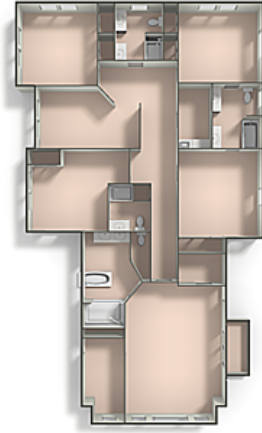

Upper

Main

81 Lagrange St Brookline, MA 02467

Measurements may not be 100% accurate.
Floor plans are provided for convenience only.
Room sizes are not used to calculate area.

Upper

Main

3D View – TopDown

3D View – TopDown