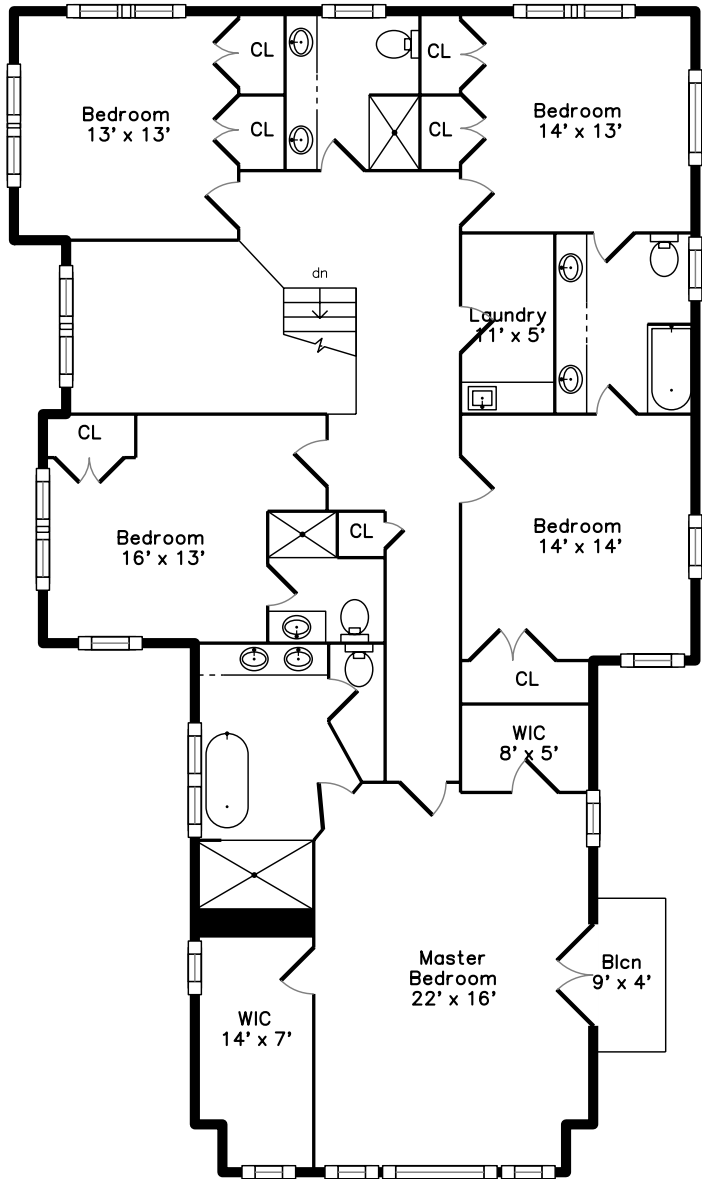

Upper

Main

81 Lagrange St Brookline, MA 02467

Measurements may not be 100% accurate.
Floor plans are provided for convenience only.
Room sizes are not used to calculate area.

Upper

Main

3D View – TopDown

3D View – TopDown