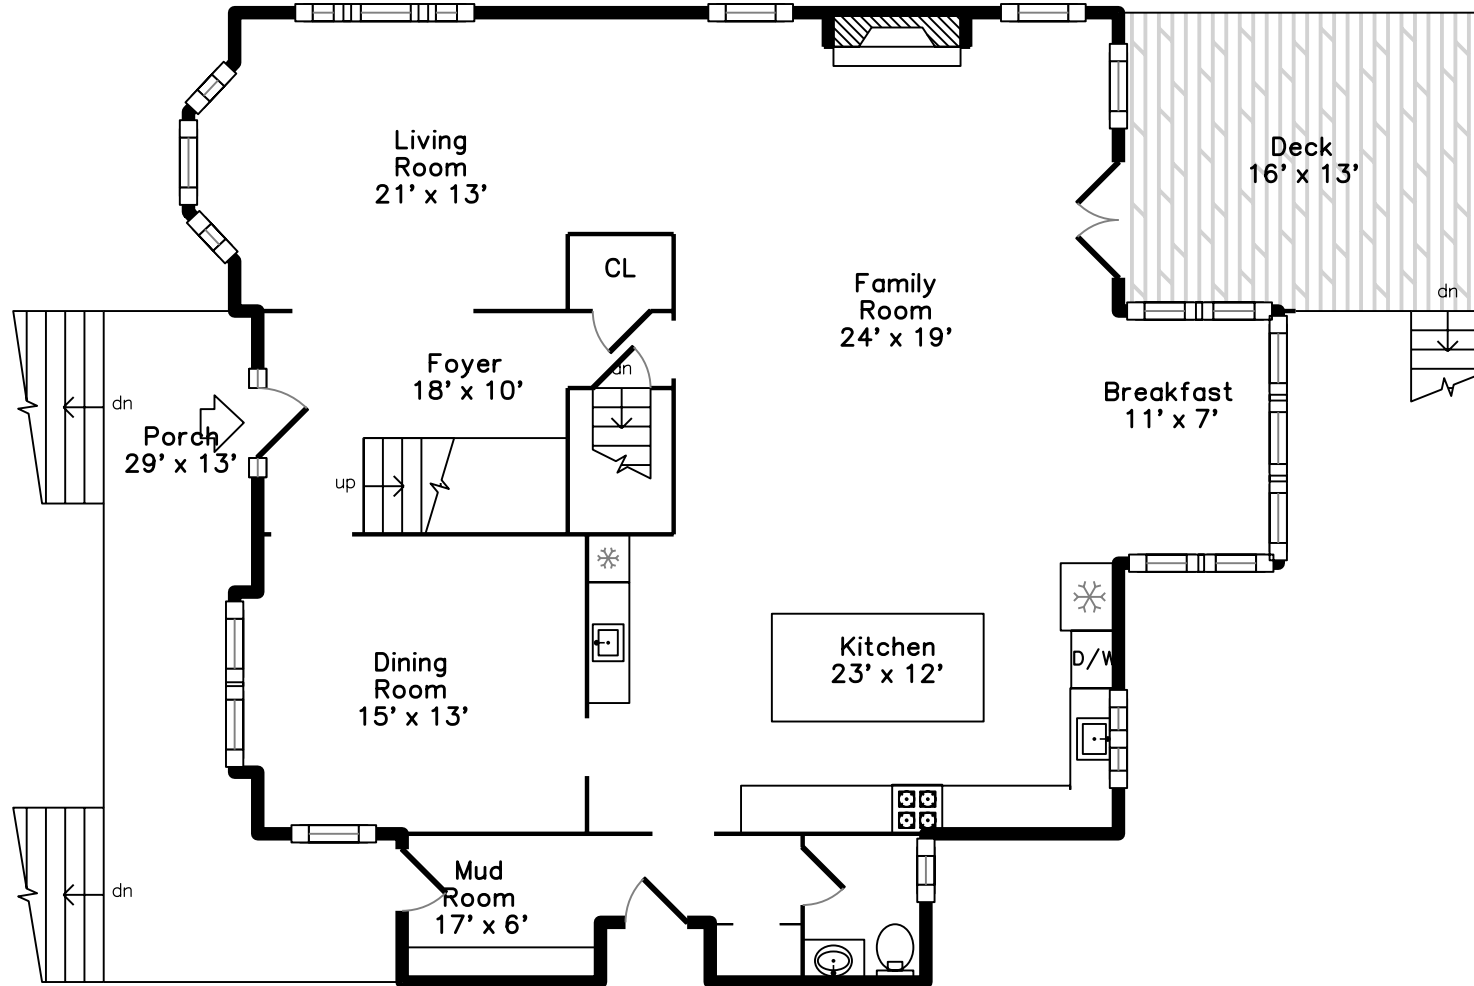

Upper

Main

81 Lagrange St Brookline, MA 02467

Measurements may not be 100% accurate.
Floor plans are provided for convenience only.
Room sizes are not used to calculate area.

Upper

Main

3D View – TopDown

3D View – TopDown