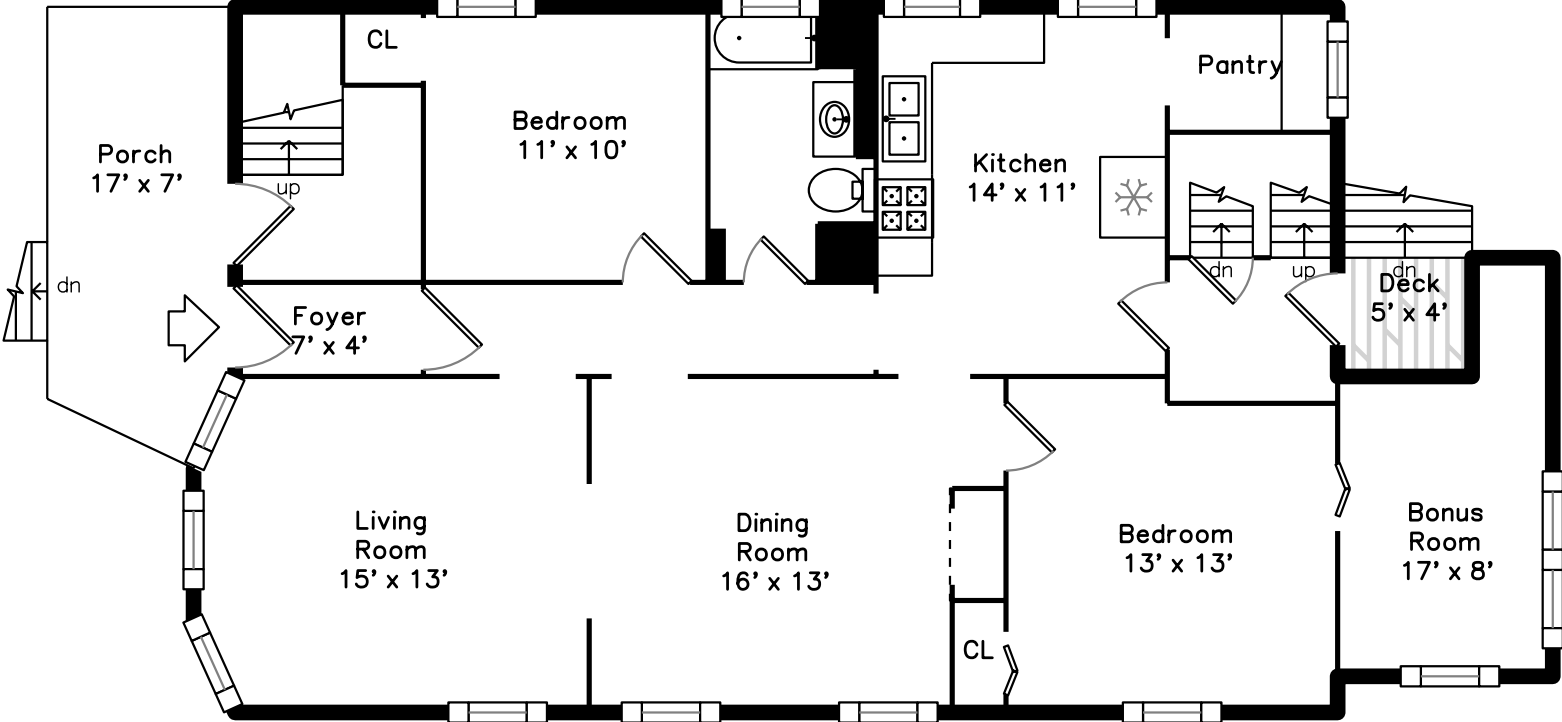

Top

Upper

Main

17 Lexington Ave
Boston, MA 02136

PicturePlan by  vis-home

Measurements may not be 100% accurate.
Floor plans are provided for convenience only.
Room sizes are not used to calculate area.

Top

Upper

Main

Outside

Outside

Back

Living Room

Dining Room

Kitchen

Bedroom

Bedroom

Living Room

Dining Room

Kitchen

Bedroom

Bedroom

Bathroom

Living Room

Dining Room

Kitchen

Bedroom

Bedroom