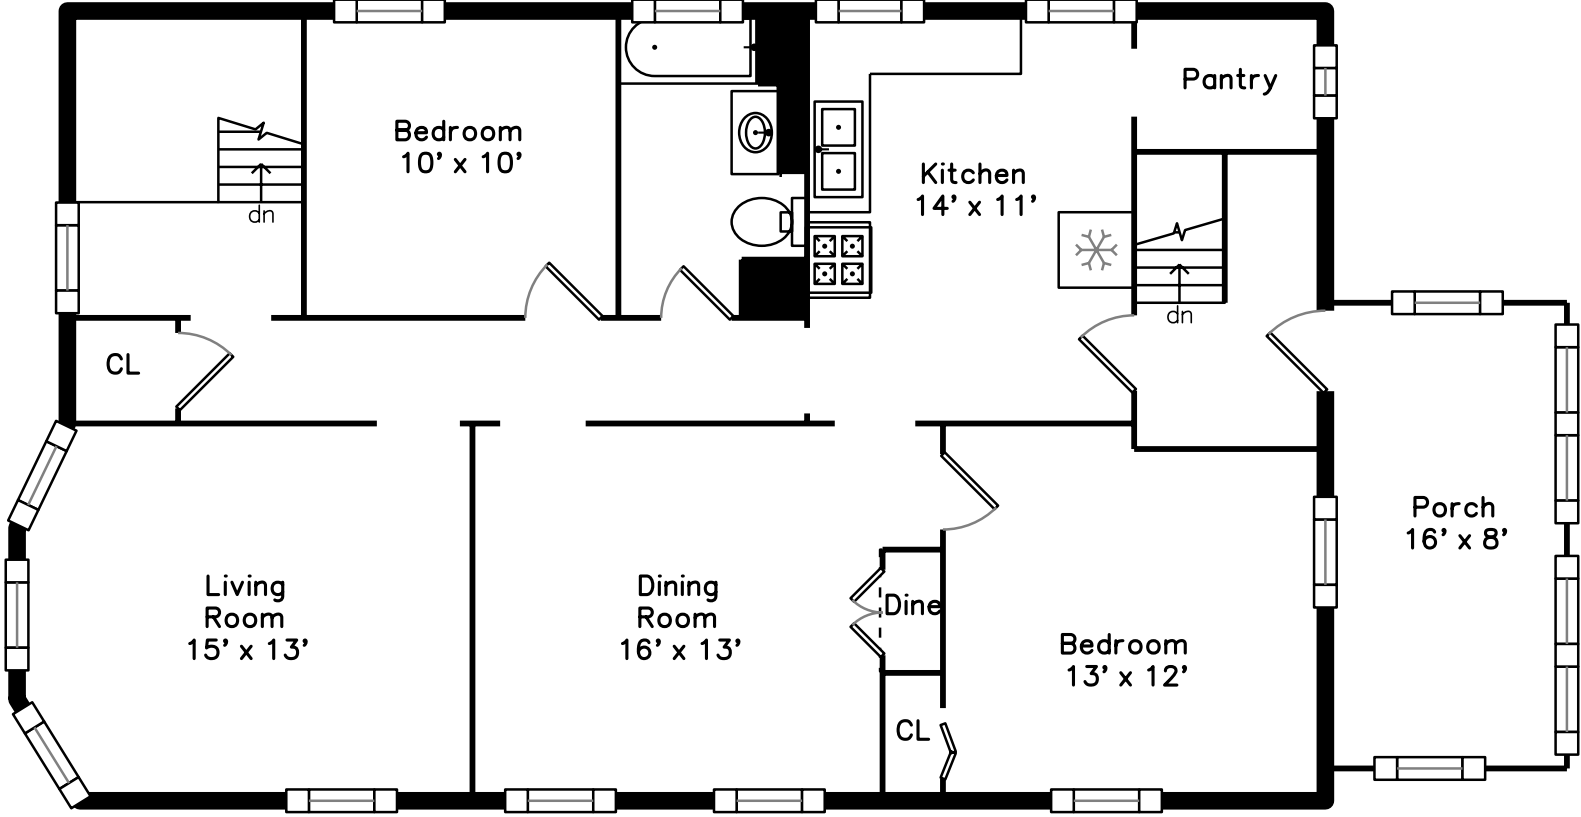

Top

Upper

Main

17 Lexington Ave
Boston, MA 02136

PicturePlan by  vis-home

Measurements may not be 100% accurate.
Floor plans are provided for convenience only.
Room sizes are not used to calculate area.

Top

Upper

Main

Outside

Outside

Back

Living Room

Dining Room

Kitchen

Bedroom

Bedroom

Living Room

Dining Room

Kitchen

Bedroom

Bedroom

Bathroom

Living Room

Dining Room

Kitchen

Bedroom

Bedroom