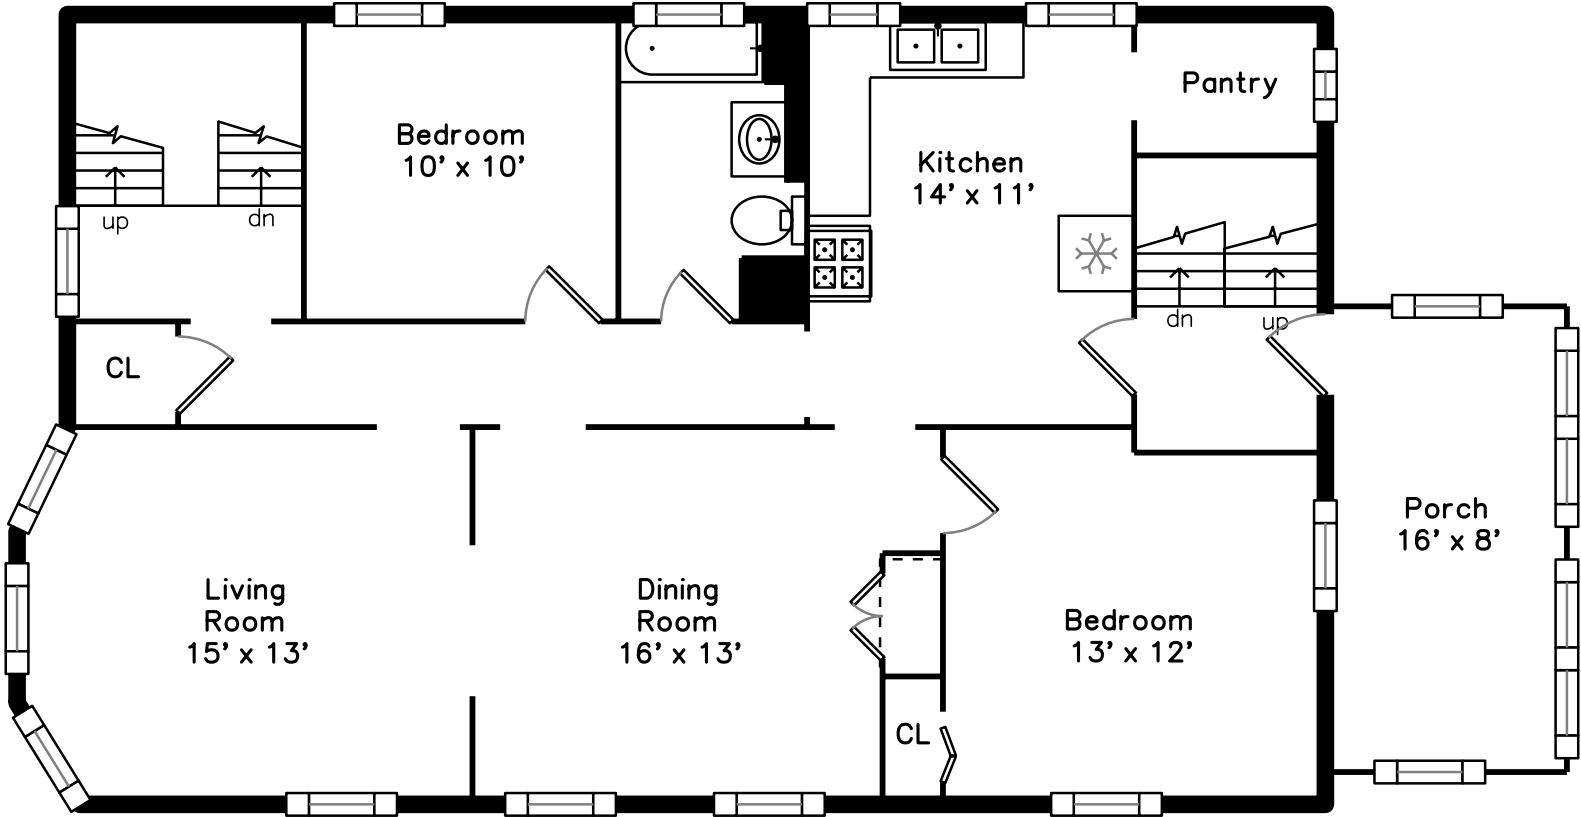

Top

Upper

Main

17 Lexington Ave
Boston, MA 02136

PicturePlan by  vis-home

Measurements may not be 100% accurate.
Floor plans are provided for convenience only.
Room sizes are not used to calculate area.

Top

Upper

Main

Outside

Outside

Back

Living Room

Dining Room

Kitchen

Bedroom

Bedroom

Living Room

Dining Room

Kitchen

Bedroom

Bedroom

Bathroom

Living Room

Dining Room

Kitchen

Bedroom

Bedroom