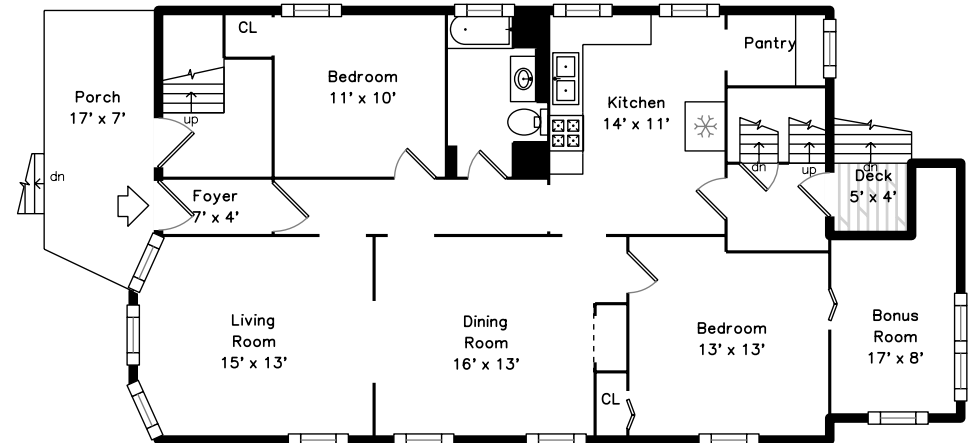

Top

Upper

Main

17 Lexington Ave
Boston, MA 02136

PicturePlan by  vis-home

Measurements may not be 100% accurate.
Floor plans are provided for convenience only.
Room sizes are not used to calculate area.

Top

Upper

Main

Outside

Outside

Back

Living Room

Dining Room

Kitchen

Bedroom

Bedroom

Living Room

Dining Room

Kitchen

Bedroom

Bedroom

Bathroom

Living Room

Dining Room

Kitchen

Bedroom

Bedroom