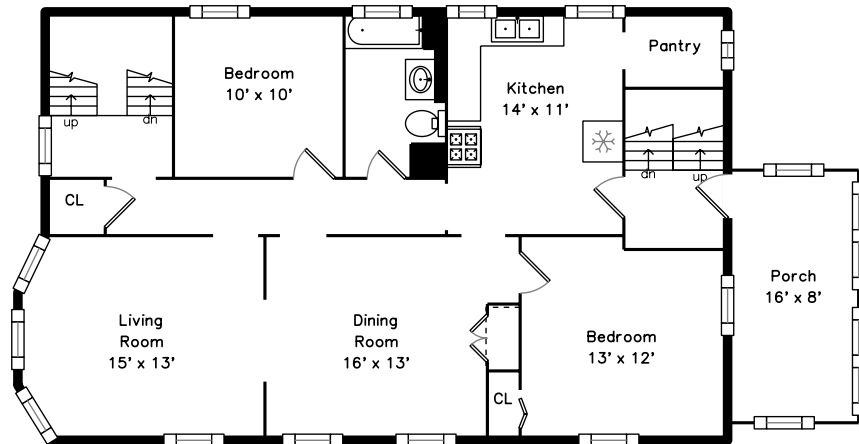

Top

Upper

Main

17 Lexington Ave
Boston, MA 02136

PicturePlan by  vis-home

Measurements may not be 100% accurate.
Floor plans are provided for convenience only.
Room sizes are not used to calculate area.

Top

Upper

Main

Outside

Outside

Back

Living Room

Dining Room

Kitchen

Bedroom

Bedroom

Living Room

Dining Room

Kitchen

Bedroom

Bedroom

Bathroom

Living Room

Dining Room

Kitchen

Bedroom

Bedroom