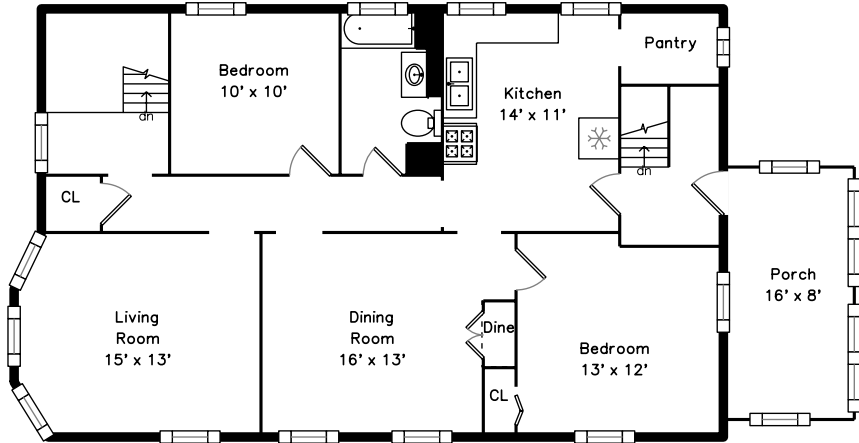

Top

Upper

Main

17 Lexington Ave
Boston, MA 02136

PicturePlan by  vis-home

Measurements may not be 100% accurate.
Floor plans are provided for convenience only.
Room sizes are not used to calculate area.

Top

Upper

Main

Outside

Outside

Back

Living Room

Dining Room

Kitchen

Bedroom

Bedroom

Living Room

Dining Room

Kitchen

Bedroom

Bedroom

Bathroom

Living Room

Dining Room

Kitchen

Bedroom

Bedroom